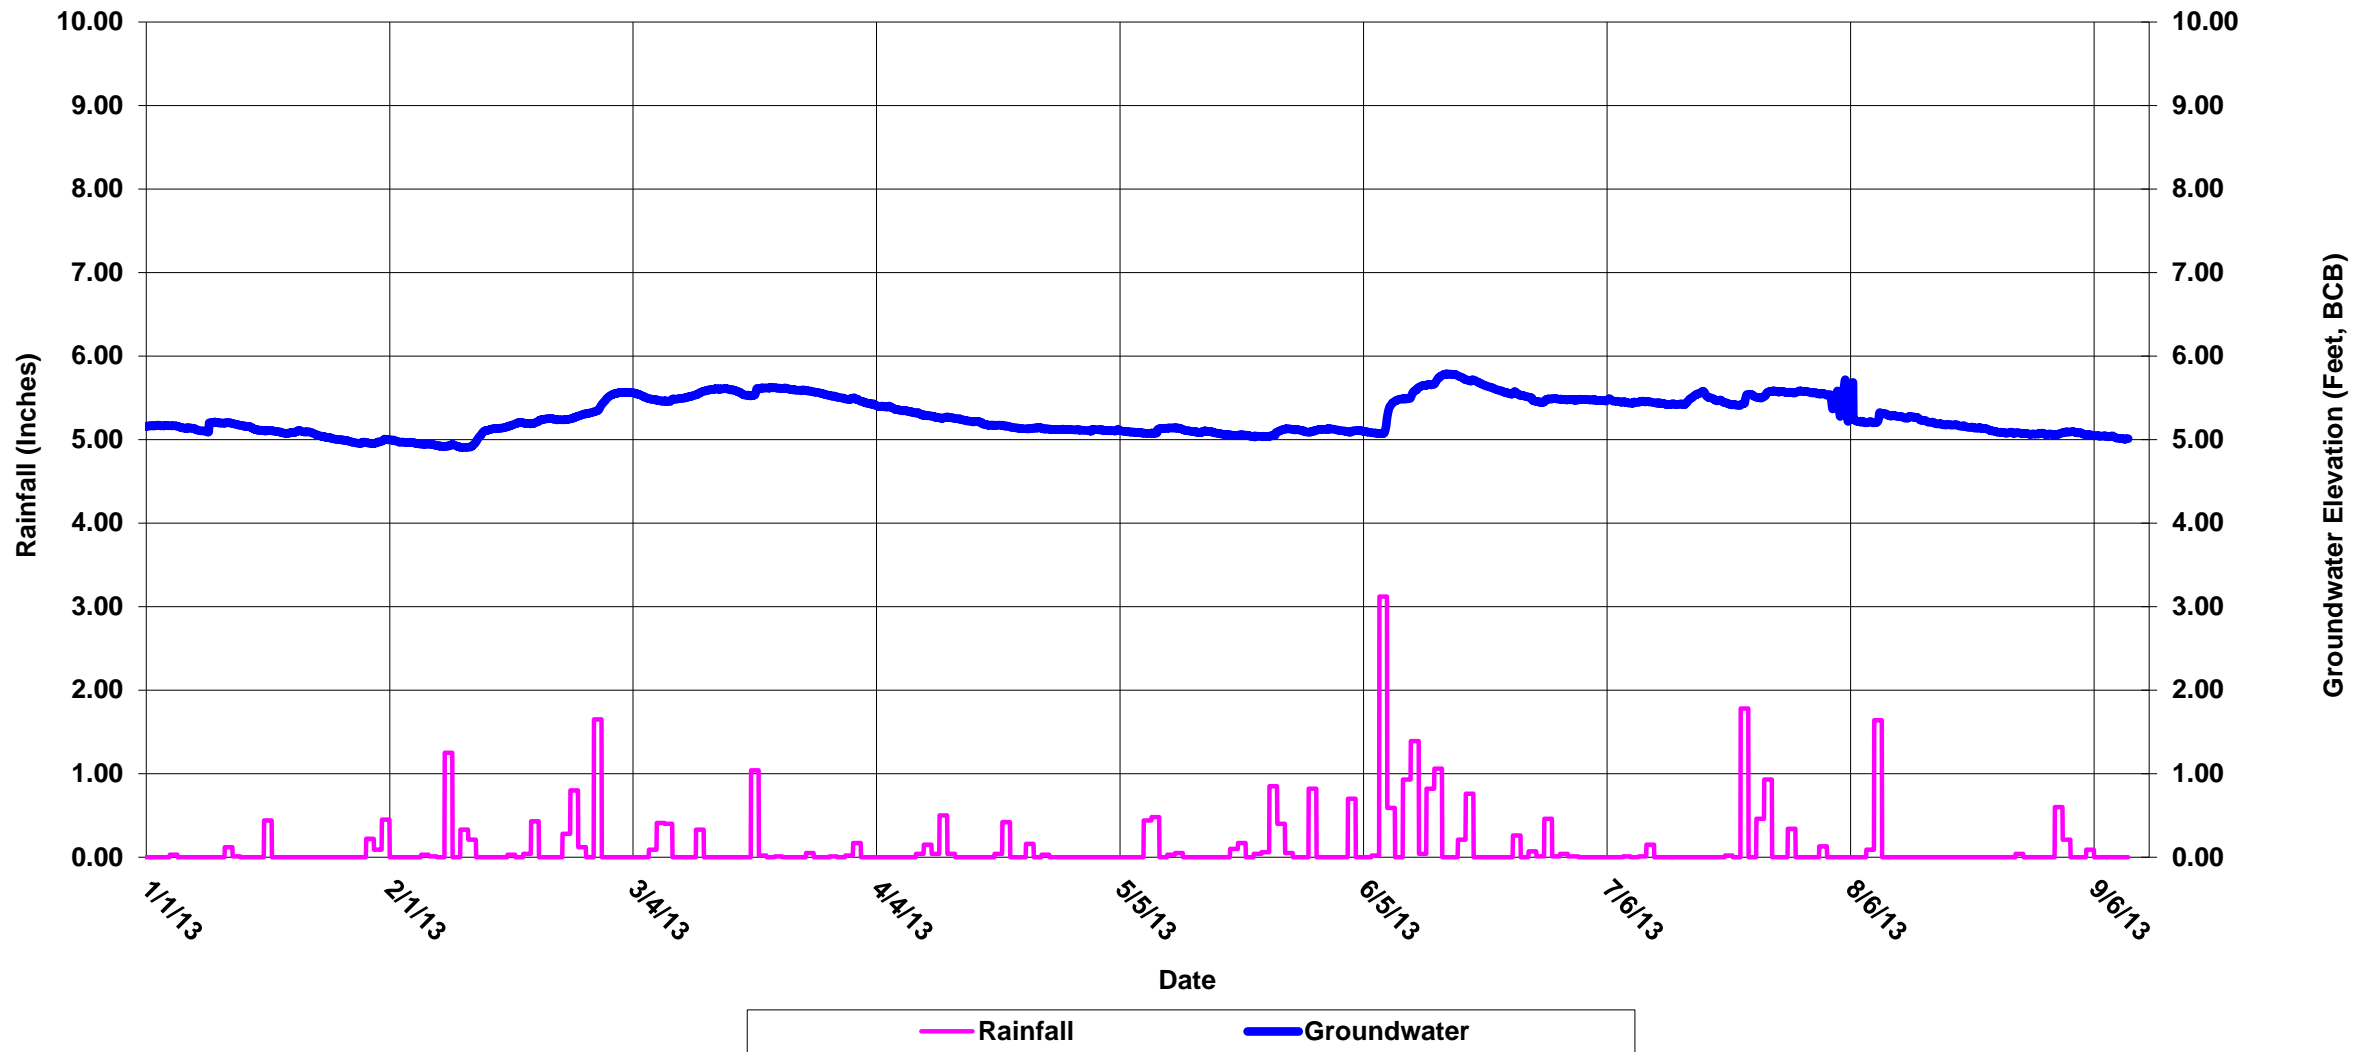

Boston Groundwater Trust (BGwT)

23J-1522: Corner of Dartmouth St. and Commonwealth Ave., adjacent to 151 Commonwealth Ave.