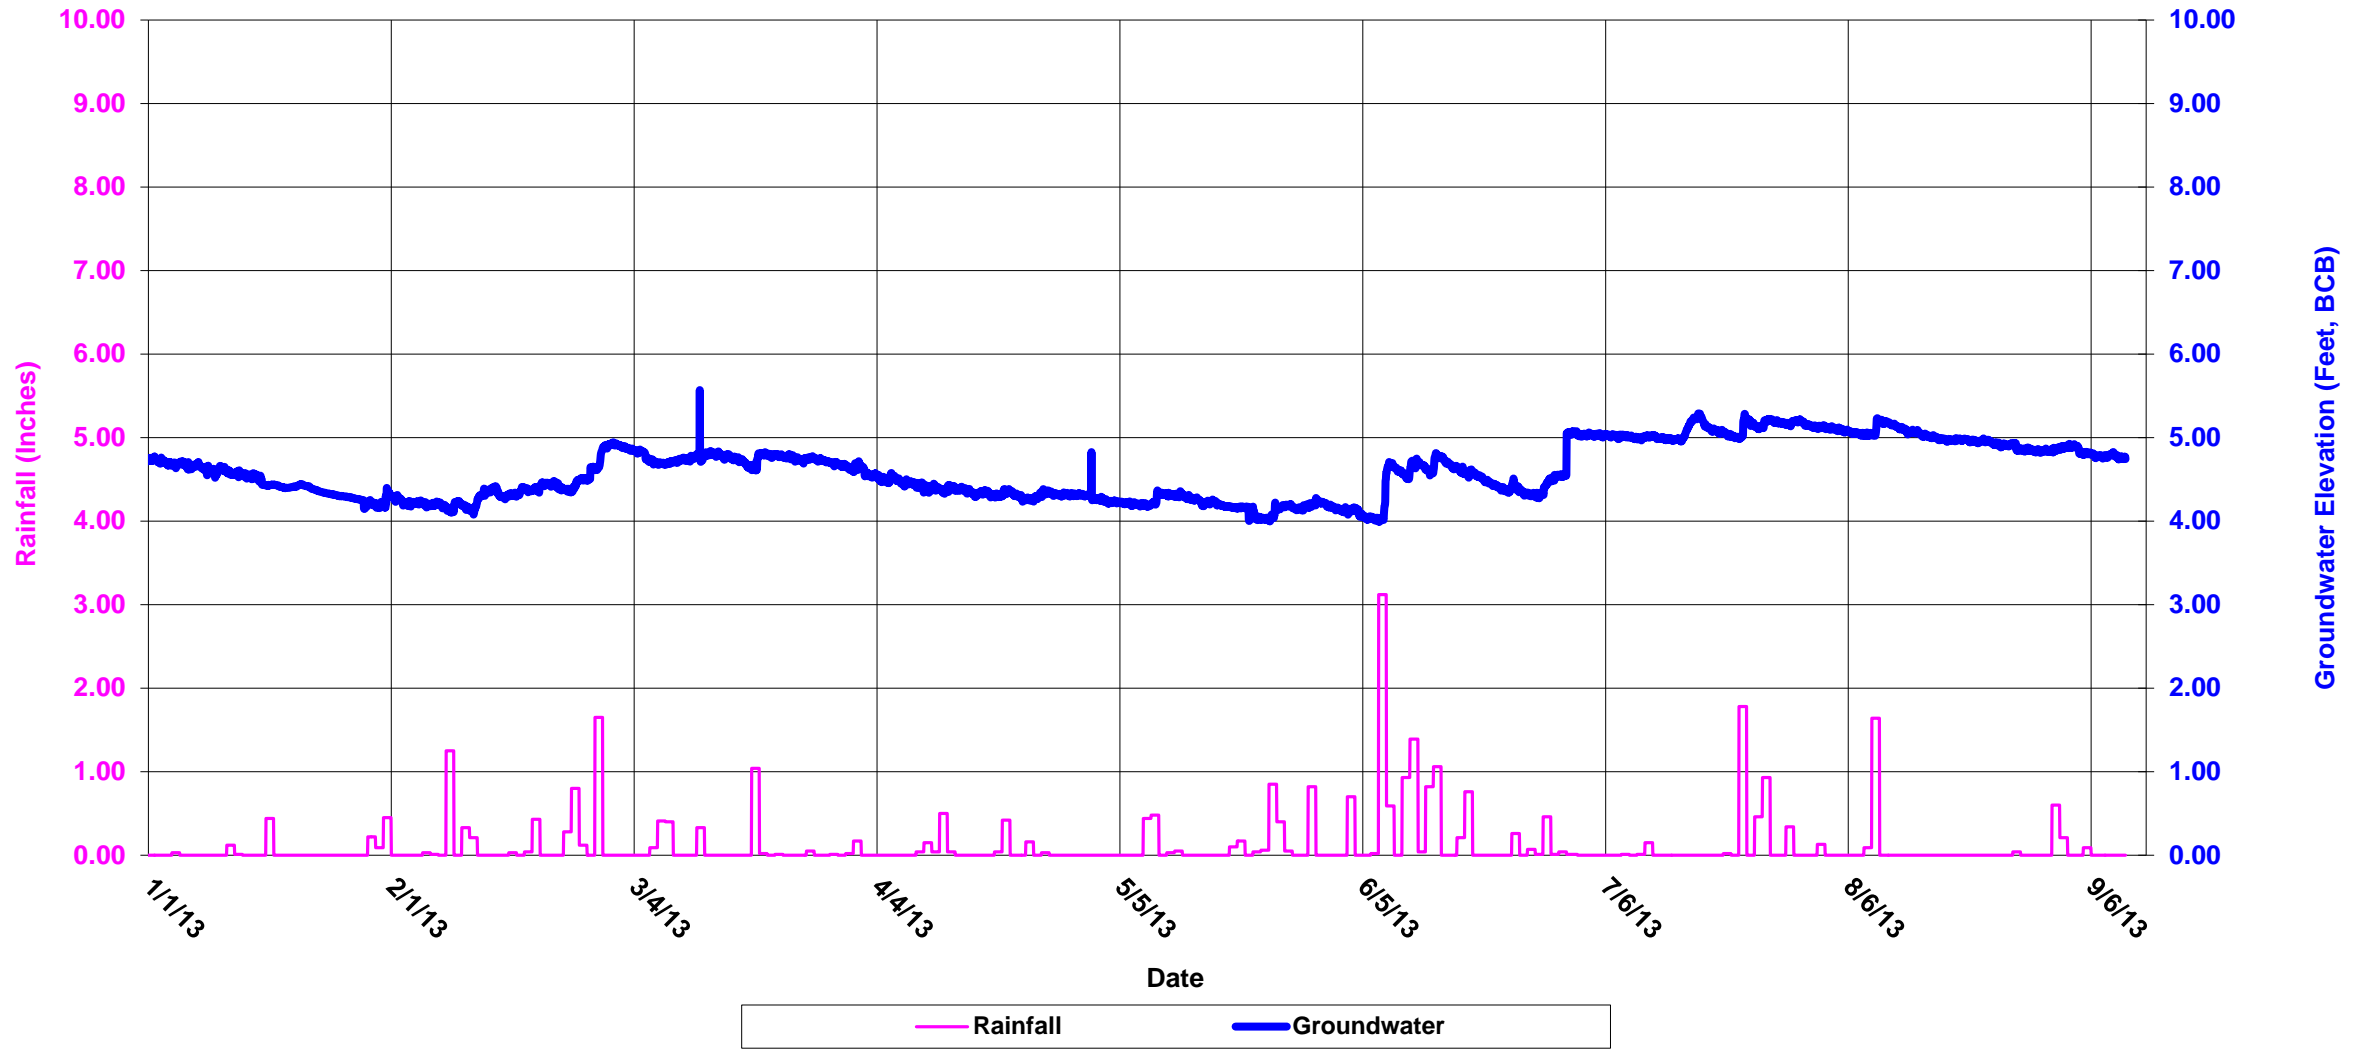

23J-0819: On Dartmouth St., in front of 328 Dartmouth St.

Boston Groundwater Trust (BGwT)

23J-0871: On Marlborough St., in front of 168 Marlborough St.

Boston Groundwater Trust (BGwT)

23J-0888: Corner of Dartmouth St. and Alley 425, adjacent to 306 Dartmouth St.