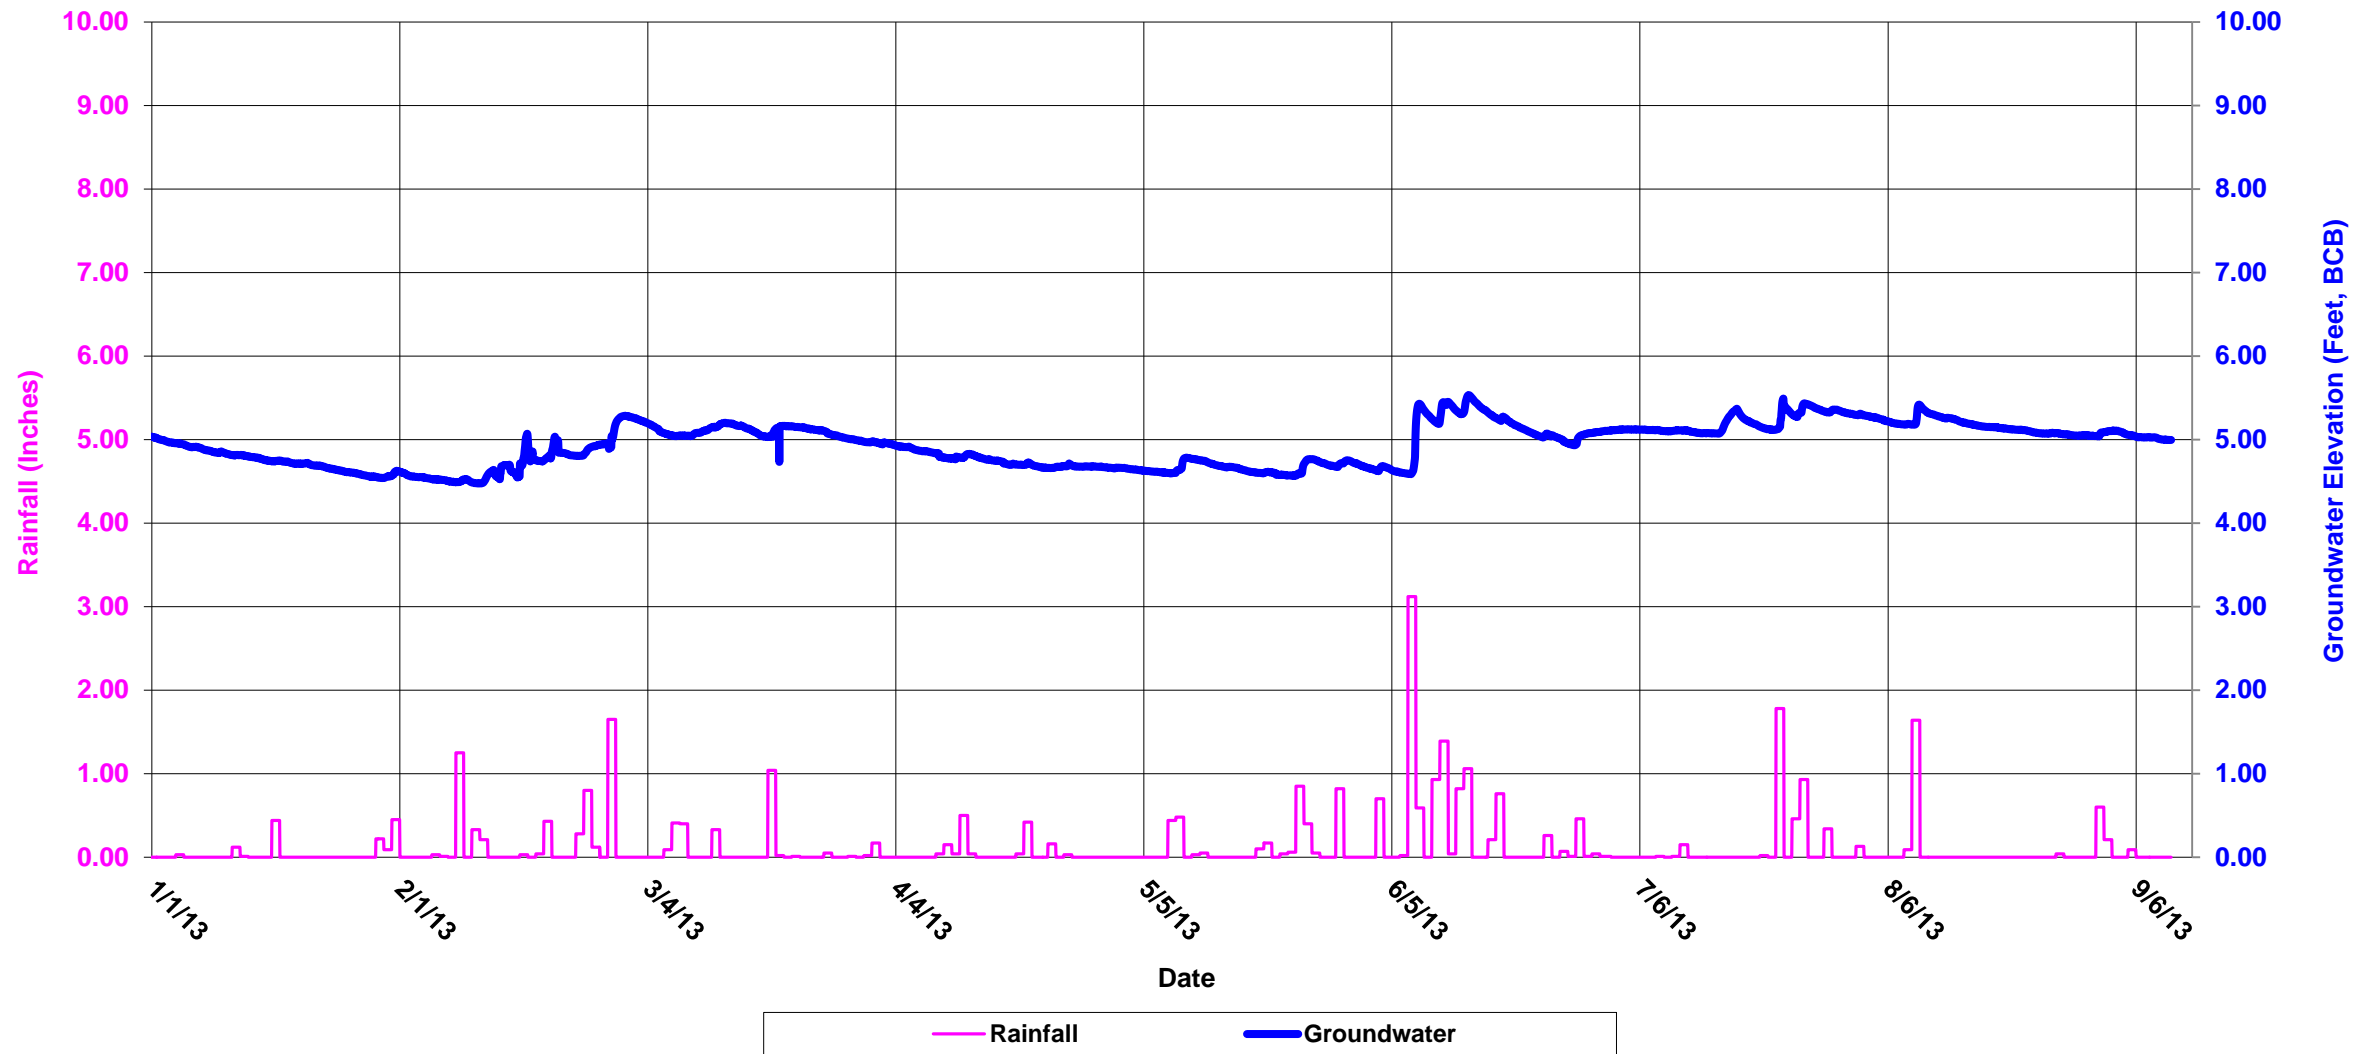

Boston Groundwater Trust (BGwT)

23J-0813: On Dartmouth St., adjacent to 330 Dartmouth St.

Boston Groundwater Trust (BGwT)

23J-0821: On Dartmouth St., adjacent to 255 Beacon St.

Boston Groundwater Trust (BGwT)

23J-0819: On Dartmouth St., in front of 328 Dartmouth St.

Boston Groundwater Trust (BGwT)

23J-0871: On Marlborough St., in front of 168 Marlborough St.

Boston Groundwater Trust (BGwT)

23J-0888: Corner of Dartmouth St. and Alley 425, adjacent to 306 Dartmouth St.