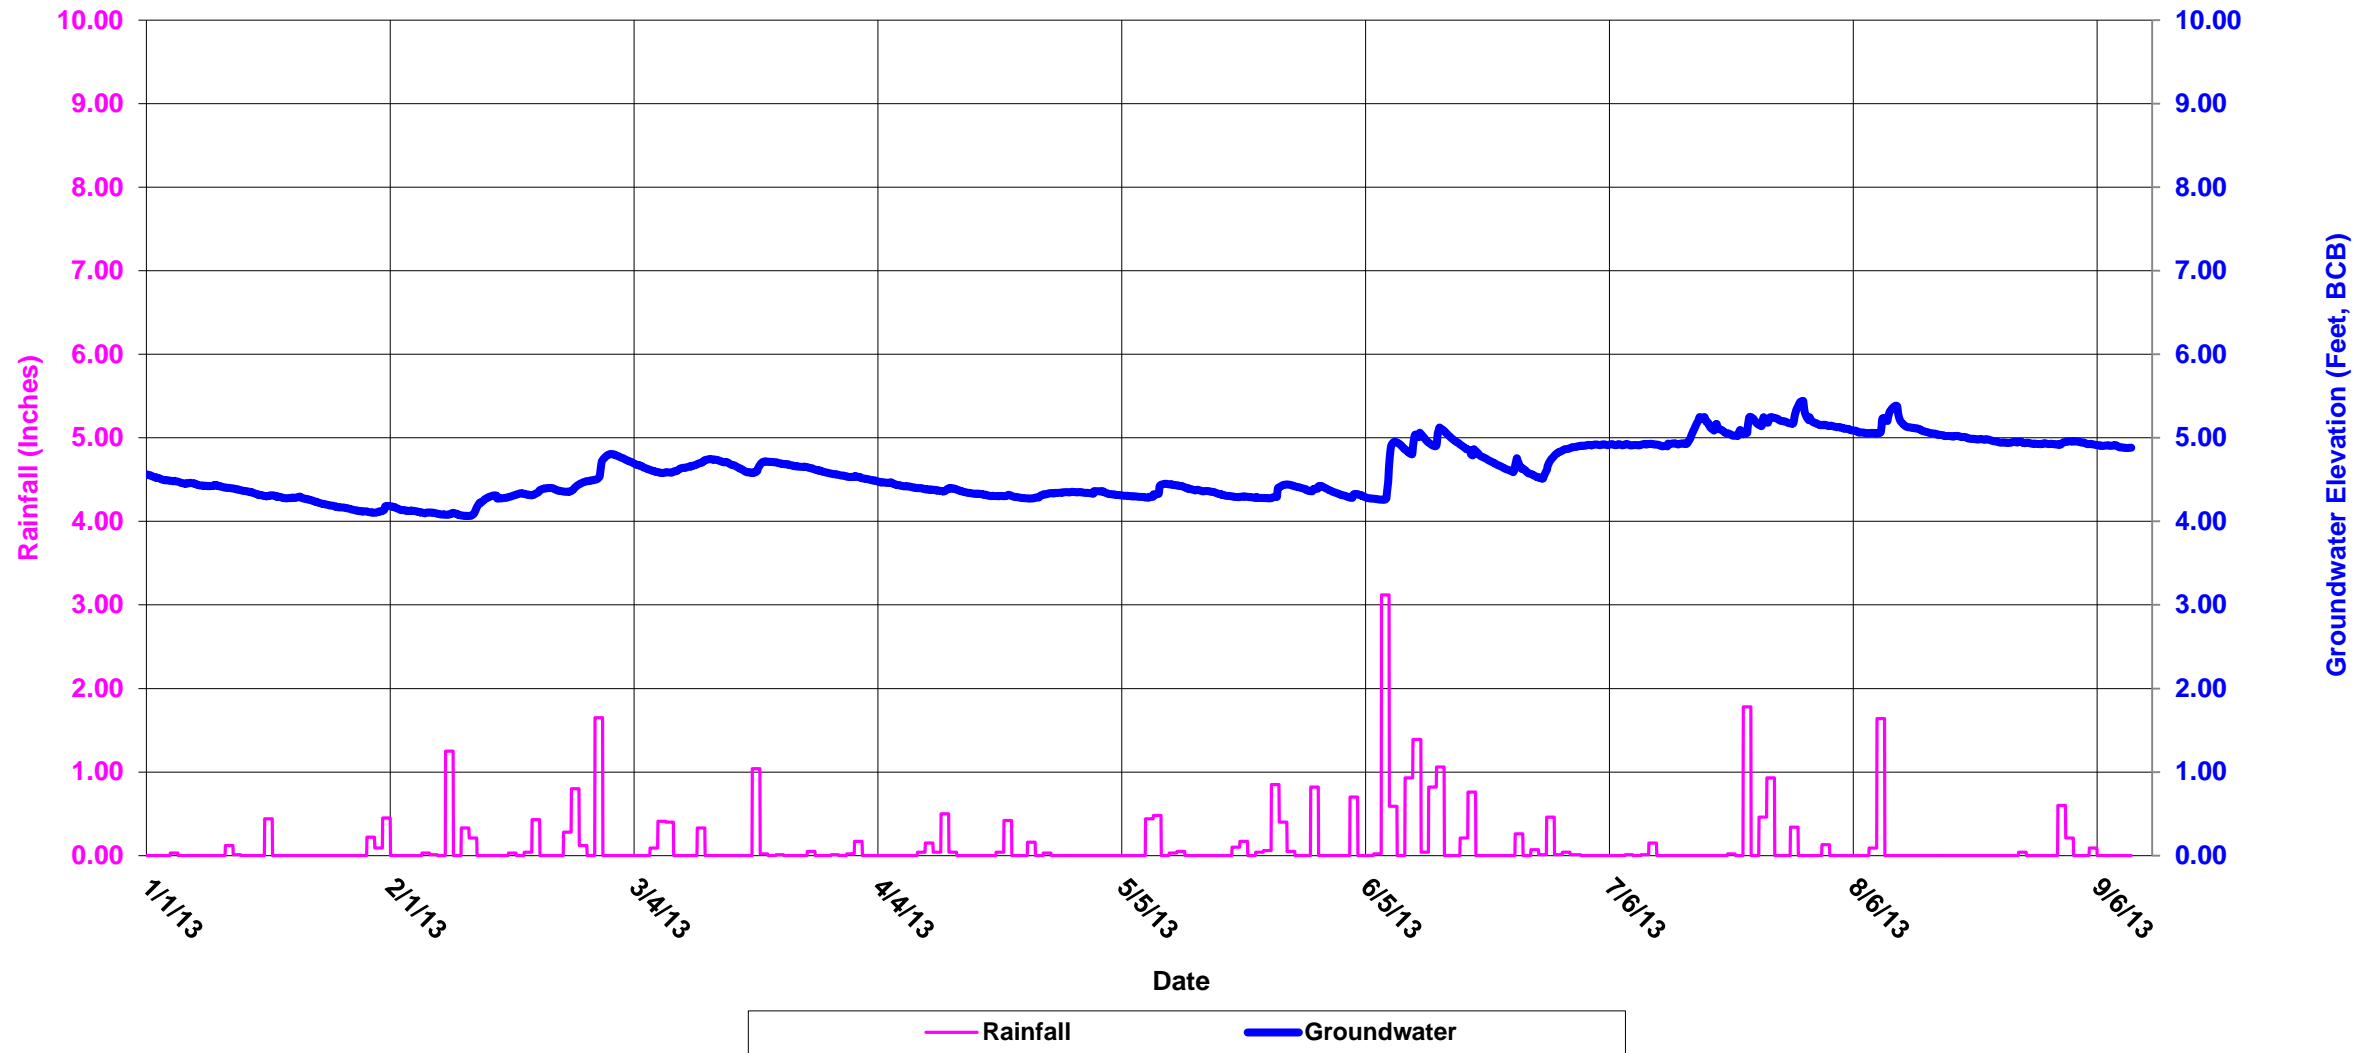

Boston Groundwater Trust (BGwT)

23J-0825: Corner of Dartmouth and Marlborough St., adjacent to 148 Marlborough St.