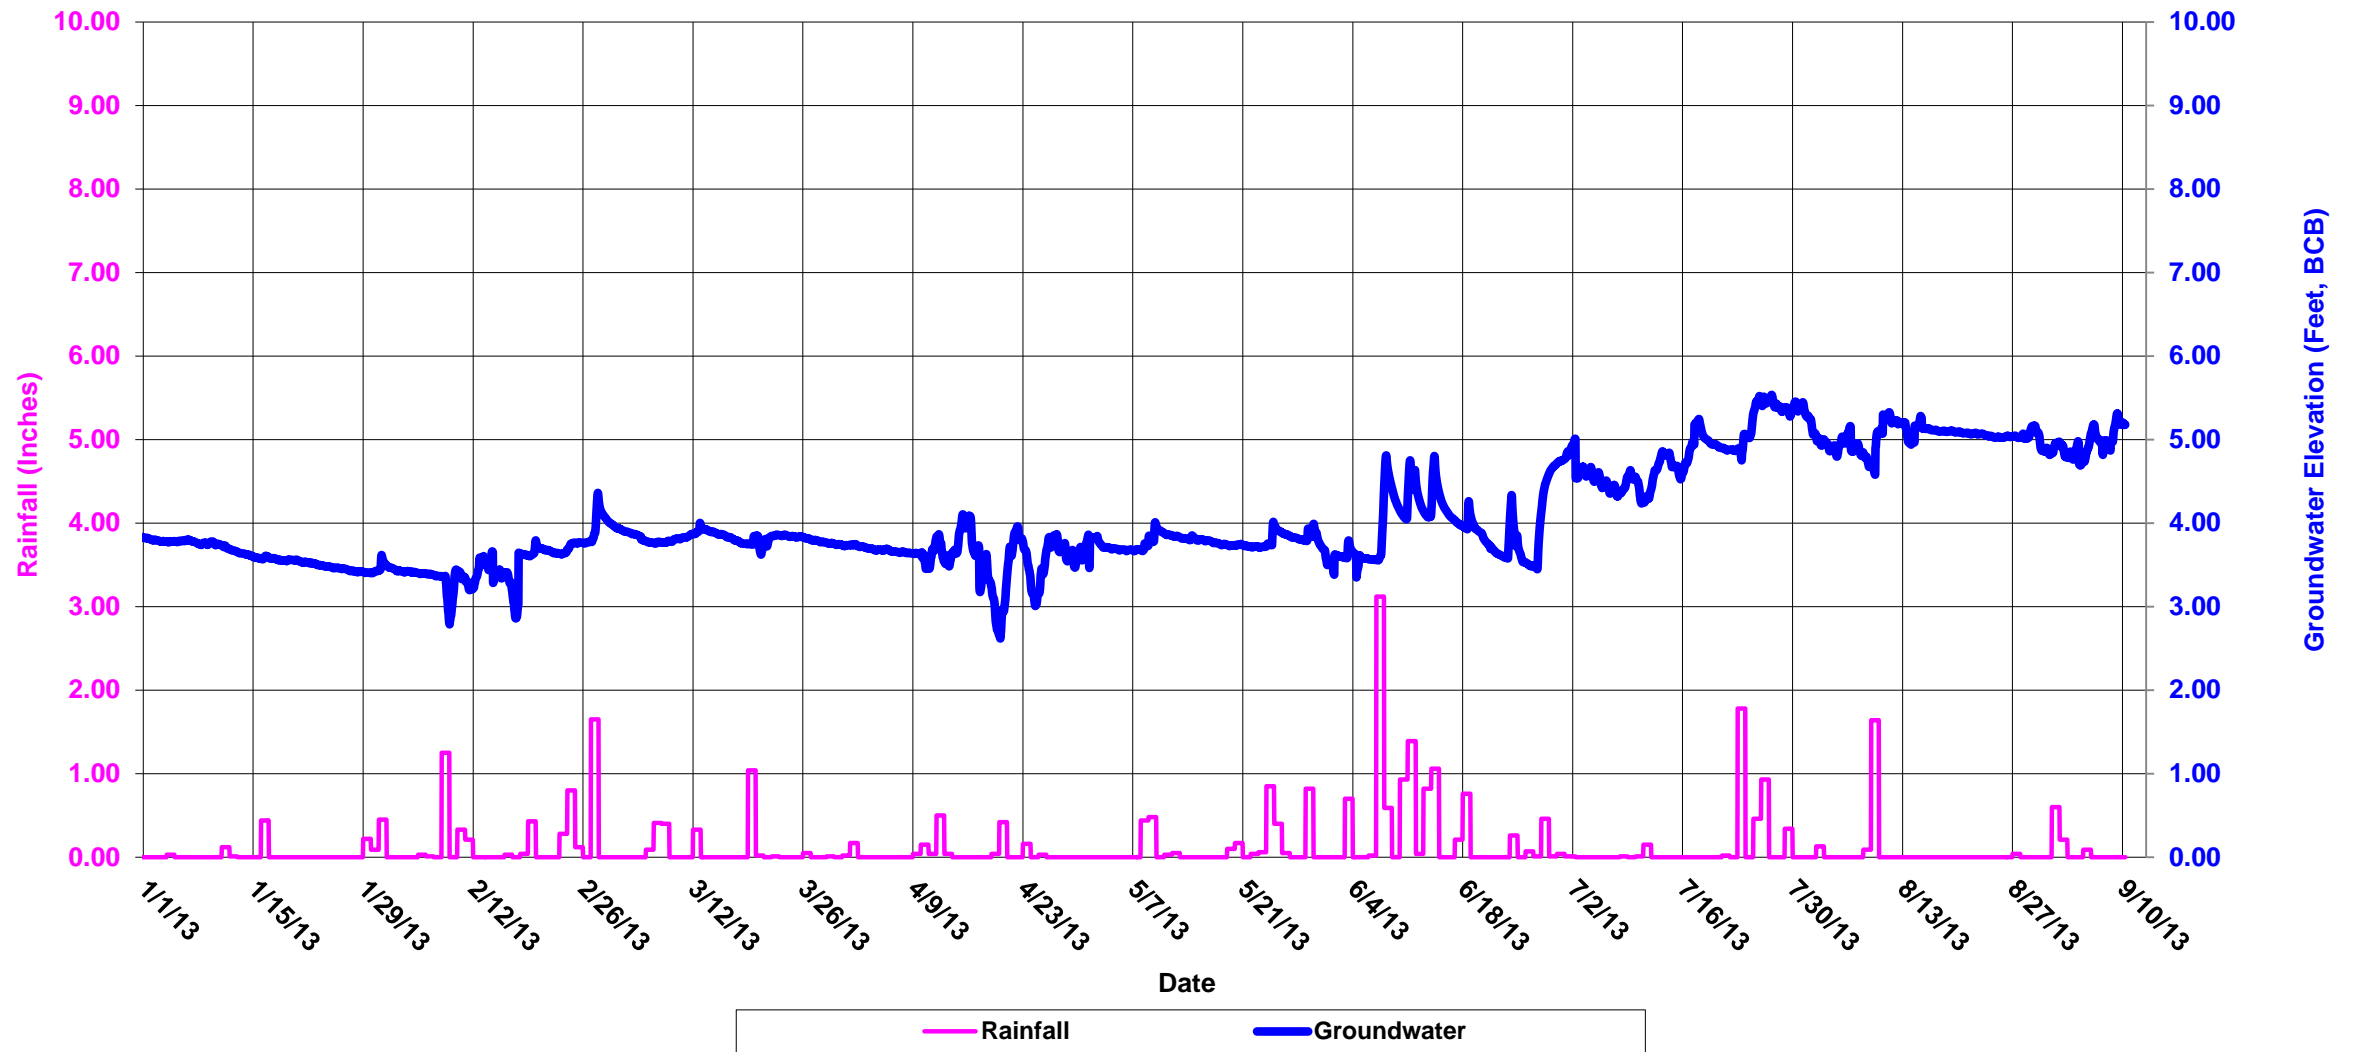

Boston Groundwater Trust (BGwT)

23J-0813: On Dartmouth St., adjacent to 330 Dartmouth St.

Boston Groundwater Trust (BGwT)

23J-0821: On Dartmouth St., adjacent to 255 Beacon St.

Boston Groundwater Trust (BGwT)

23J-0819: On Dartmouth St., in front of 328 Dartmouth St.

Boston Groundwater Trust (BGwT)

23J-0871: On Marlborough St., in front of 168 Marlborough St.

Boston Groundwater Trust (BGwT)

23J-0888: Corner of Dartmouth St. and Alley 425, adjacent to 306 Dartmouth St.