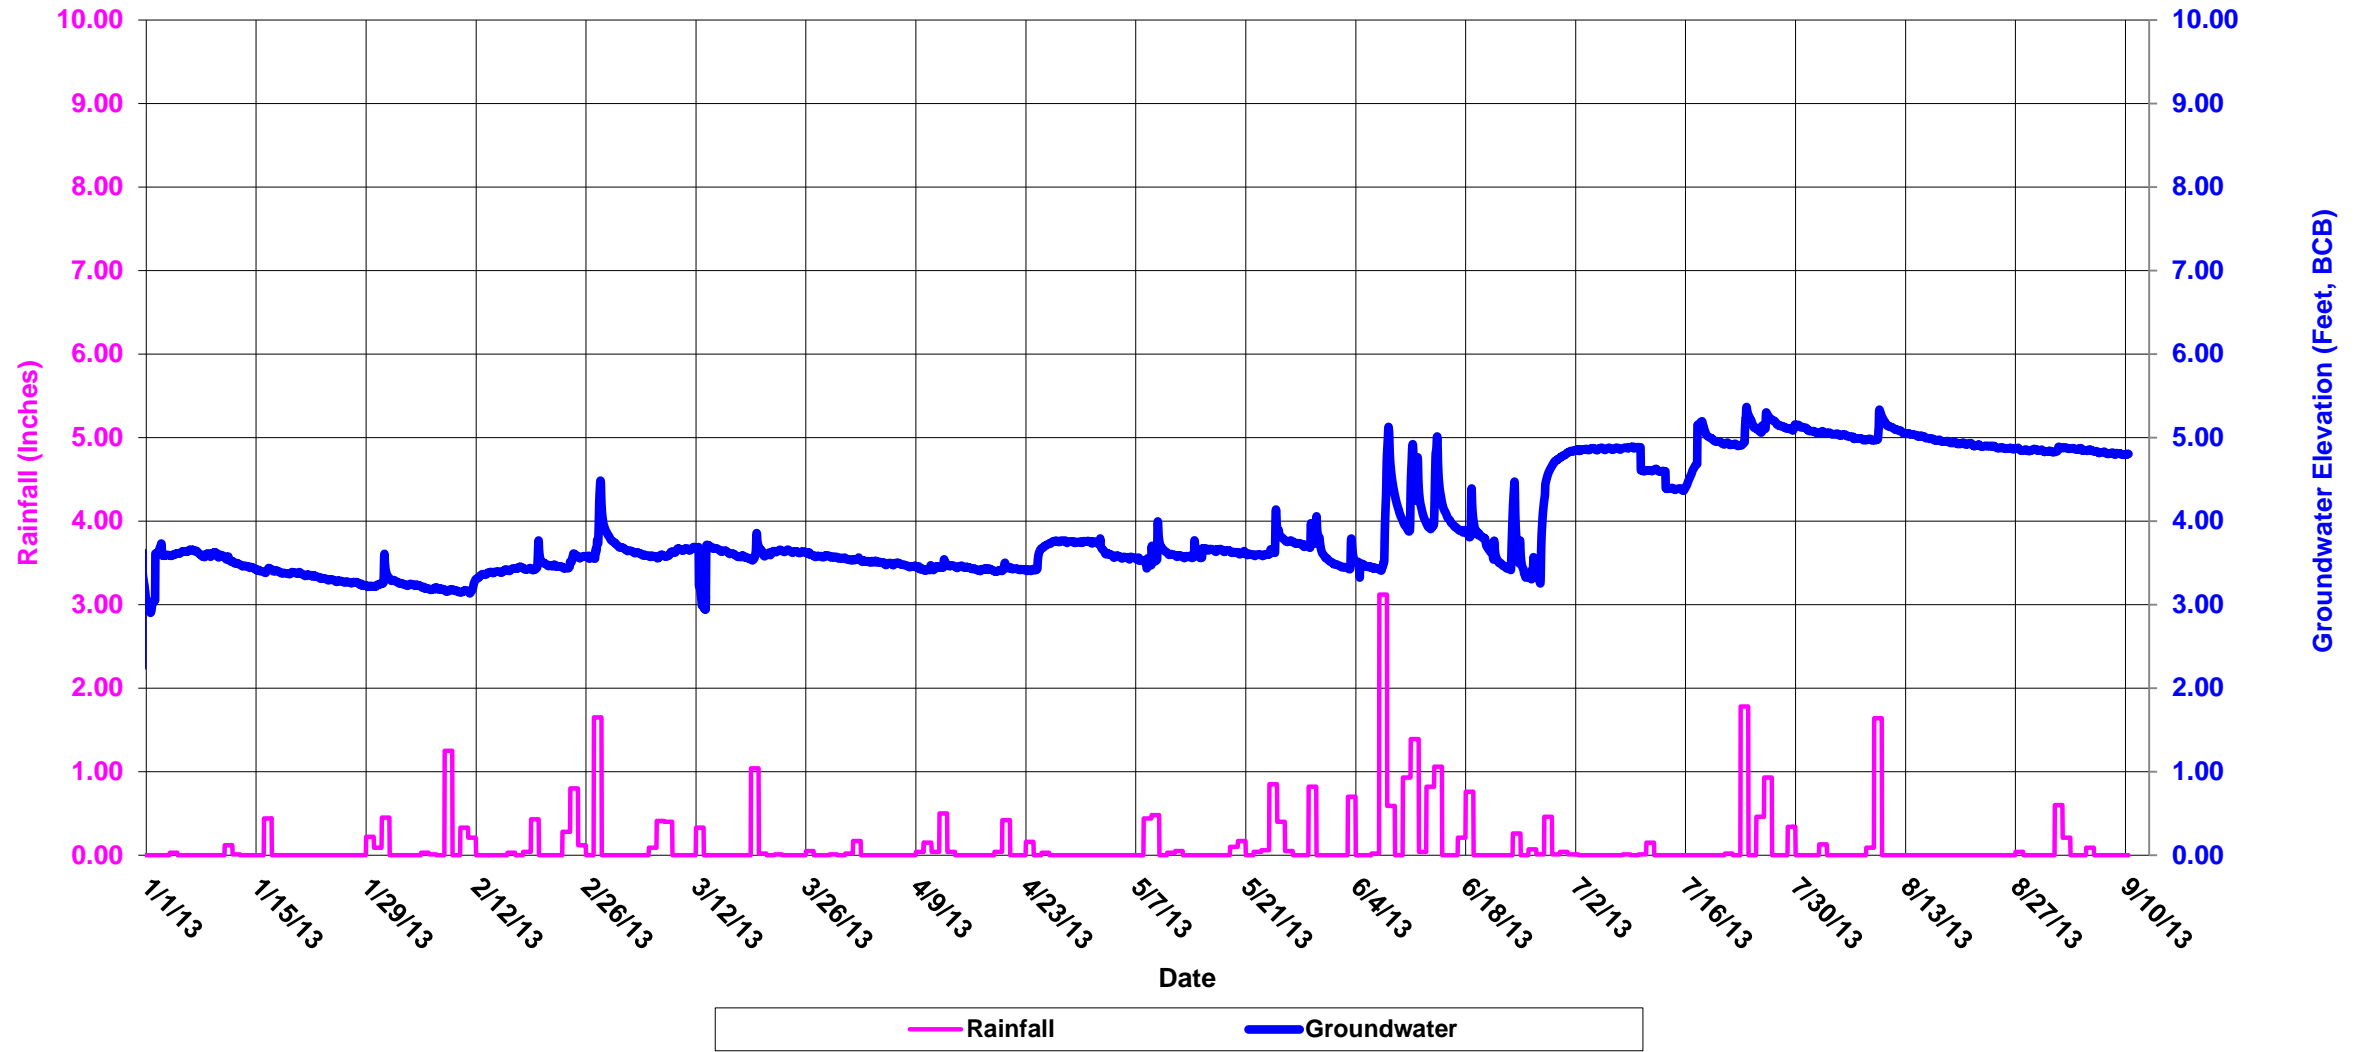

Boston Groundwater Trust (BGwT)

23J-0813: On Dartmouth St., adjacent to 330 Dartmouth St.

Boston Groundwater Trust (BGwT)

23J-0821: On Dartmouth St., adjacent to 255 Beacon St.

Boston Groundwater Trust (BGwT)

23J-0819: On Dartmouth St., in front of 328 Dartmouth St.

Boston Groundwater Trust (BGwT)

23J-0871: On Marlborough St., in front of 168 Marlborough St.

Boston Groundwater Trust (BGwT)

23J-0888: Corner of Dartmouth St. and Alley 425, adjacent to 306 Dartmouth St.