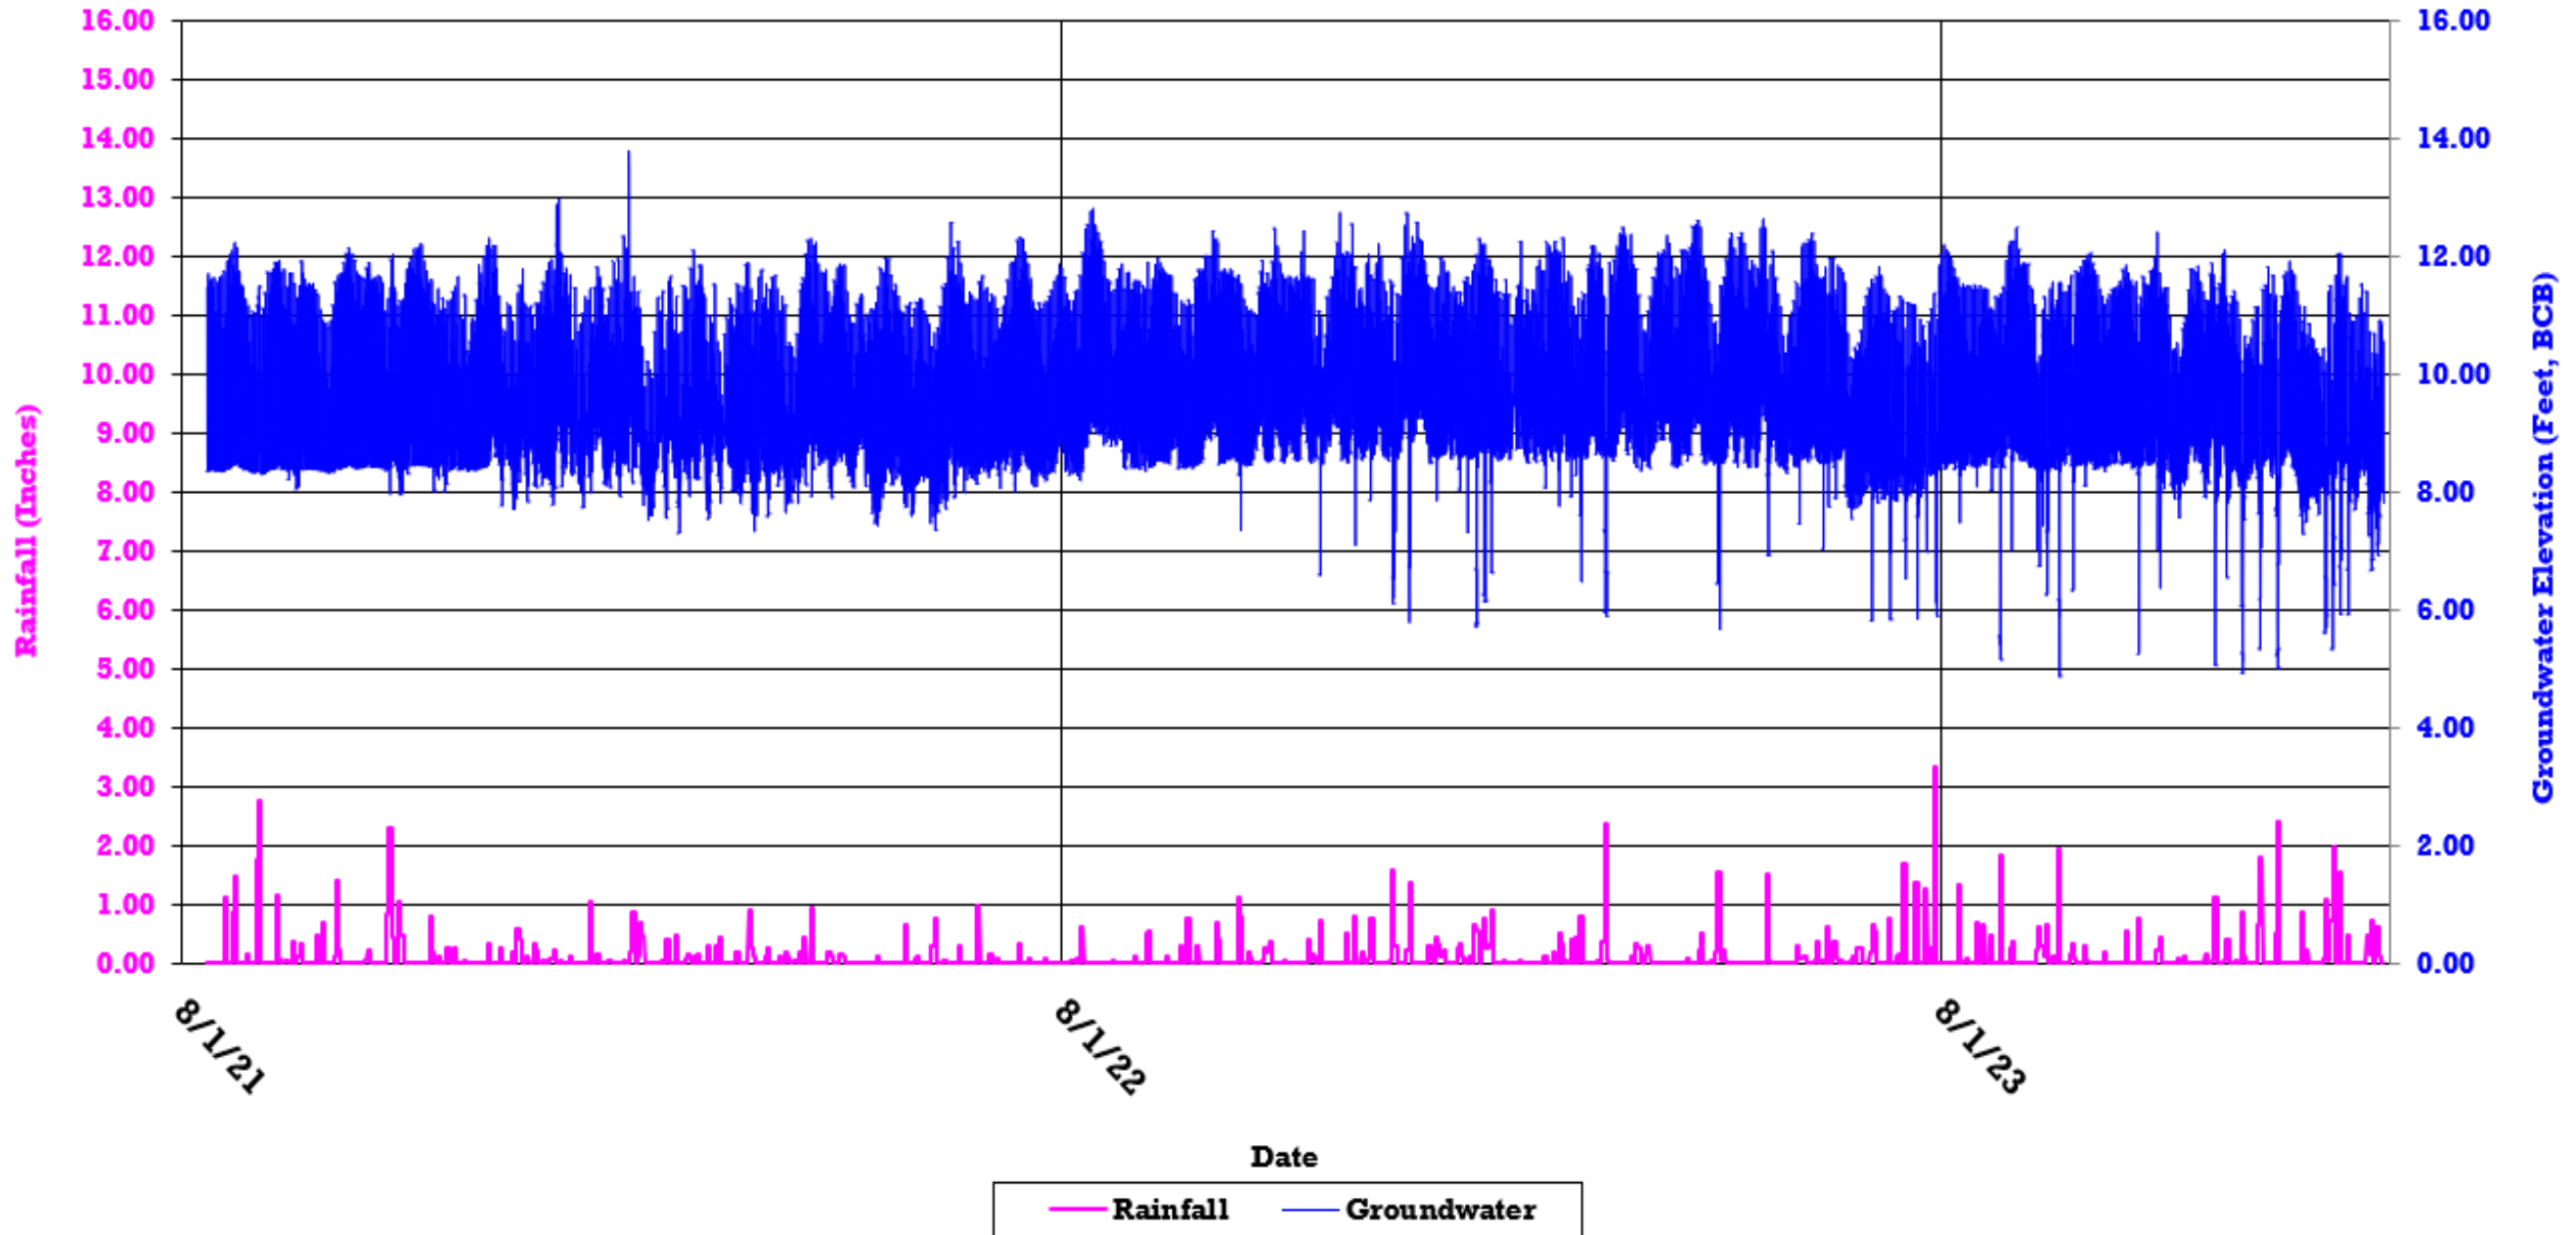

CENTRAL WATERFRONT/AQUARIUM LOGGER LOCATIONS

CENTRAL WATERFRONT/AQUARIUM LOGGER LOCATIONS

24L-0255: On Old Atlantic Ave., in the street, just in from Long Wharf

CENTRAL WATERFRONT/AQUARIUM LOGGER LOCATIONS

24L-0276: On Central St., in the street, adjacent to 255 State St.