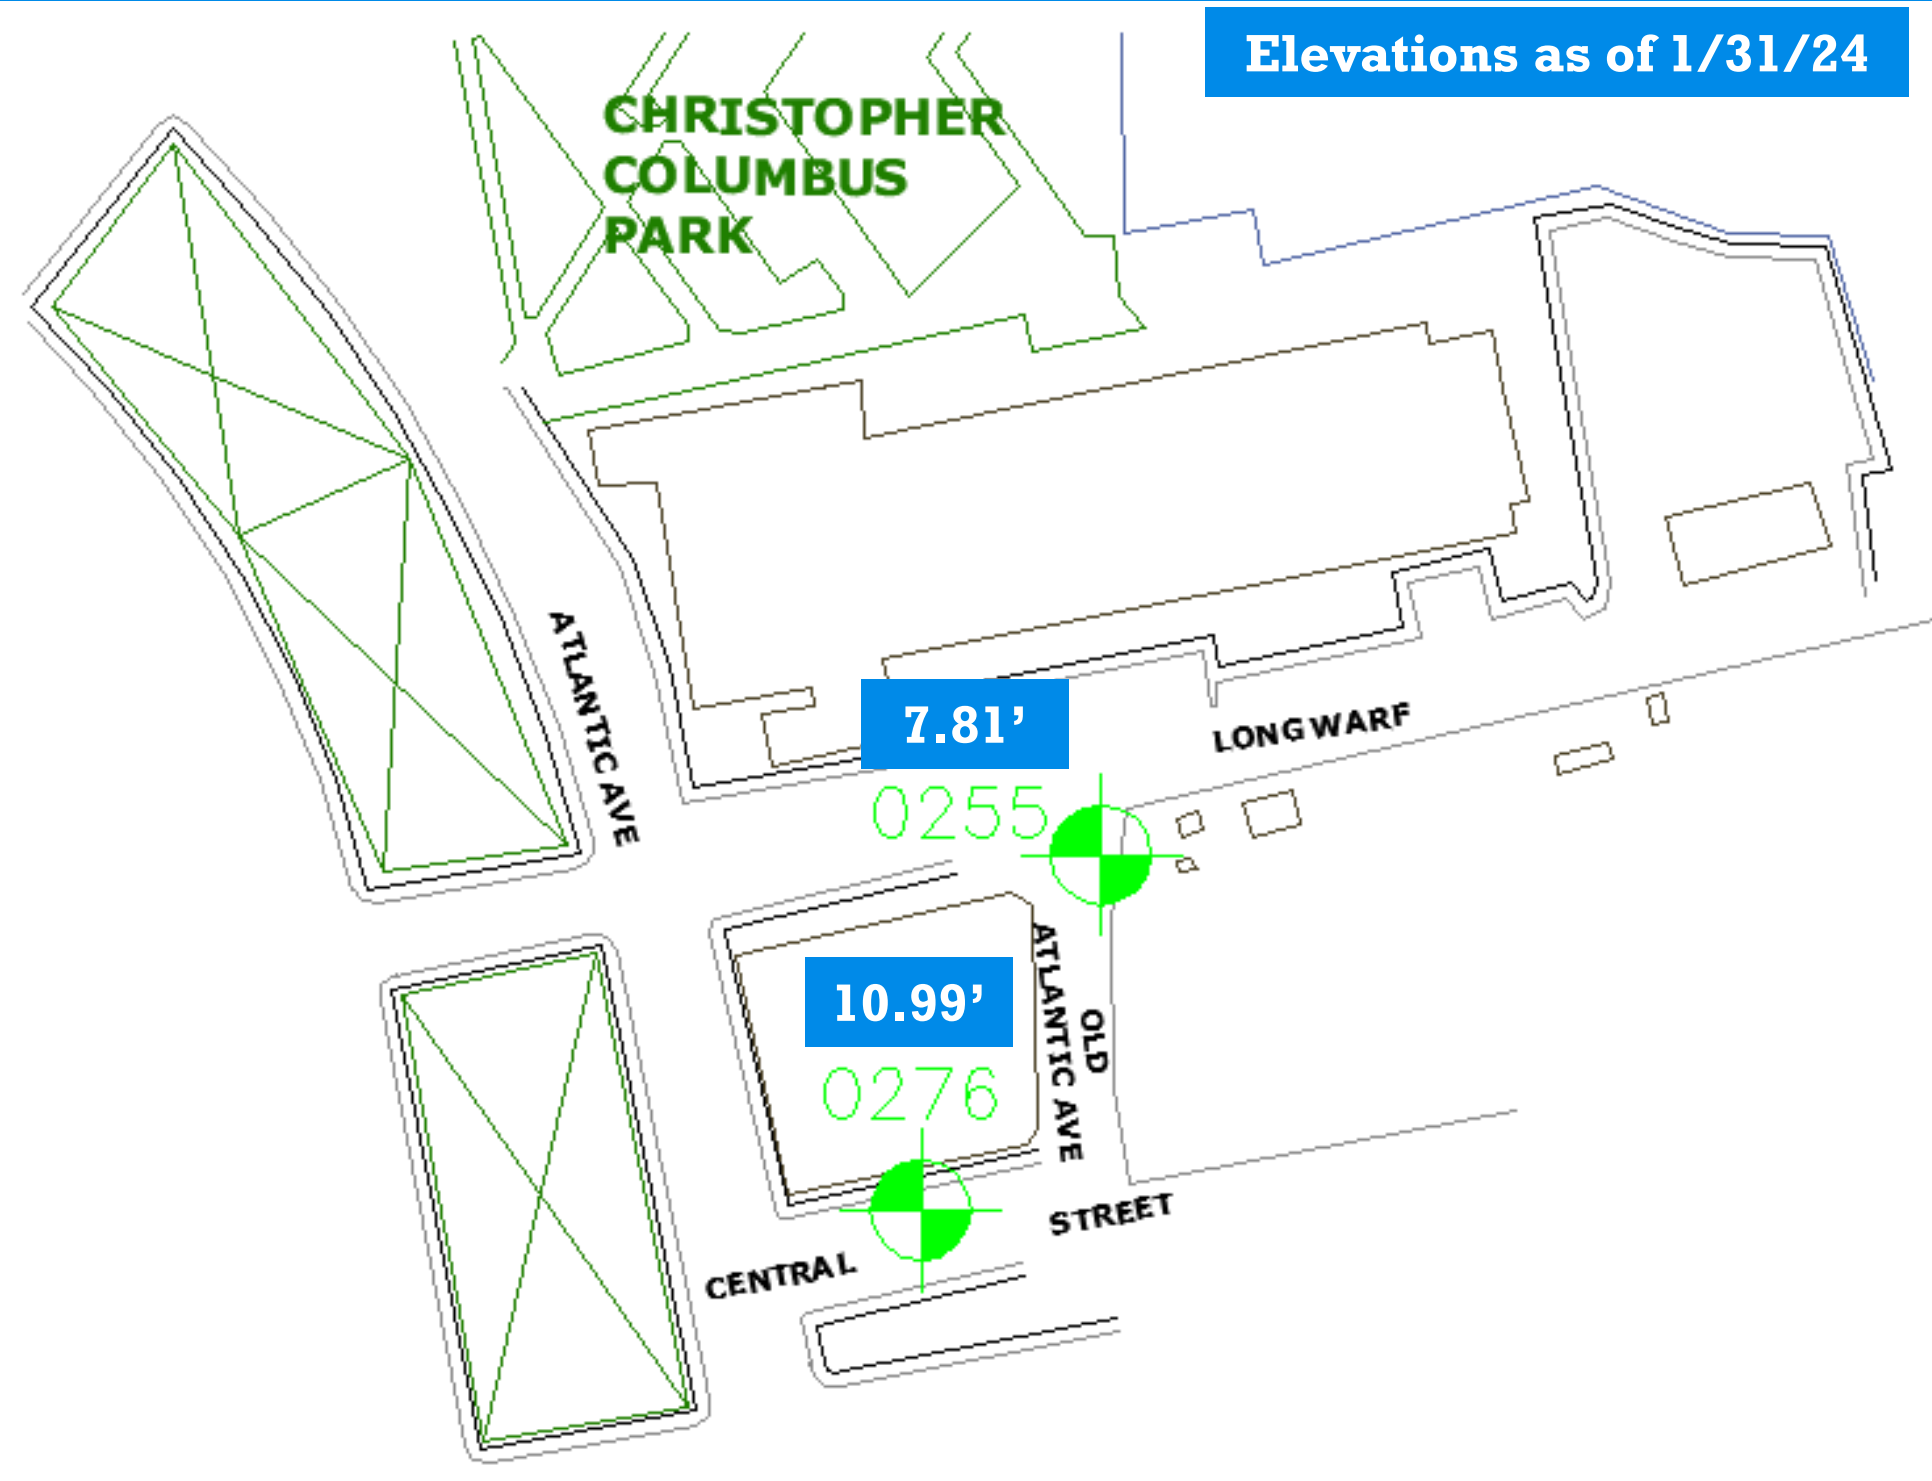

CENTRAL WATERFRONT/AQUARIUM LOGGER LOCATIONS

CENTRAL WATERFRONT/AQUARIUM LOGGER LOCATIONS

24L-0255: On Old Atlantic Ave., in the street, just in from Long Wharf

CENTRAL WATERFRONT/AQUARIUM LOGGER LOCATIONS

24L-0276: On Central St., in the street, adjacent to 255 State St.