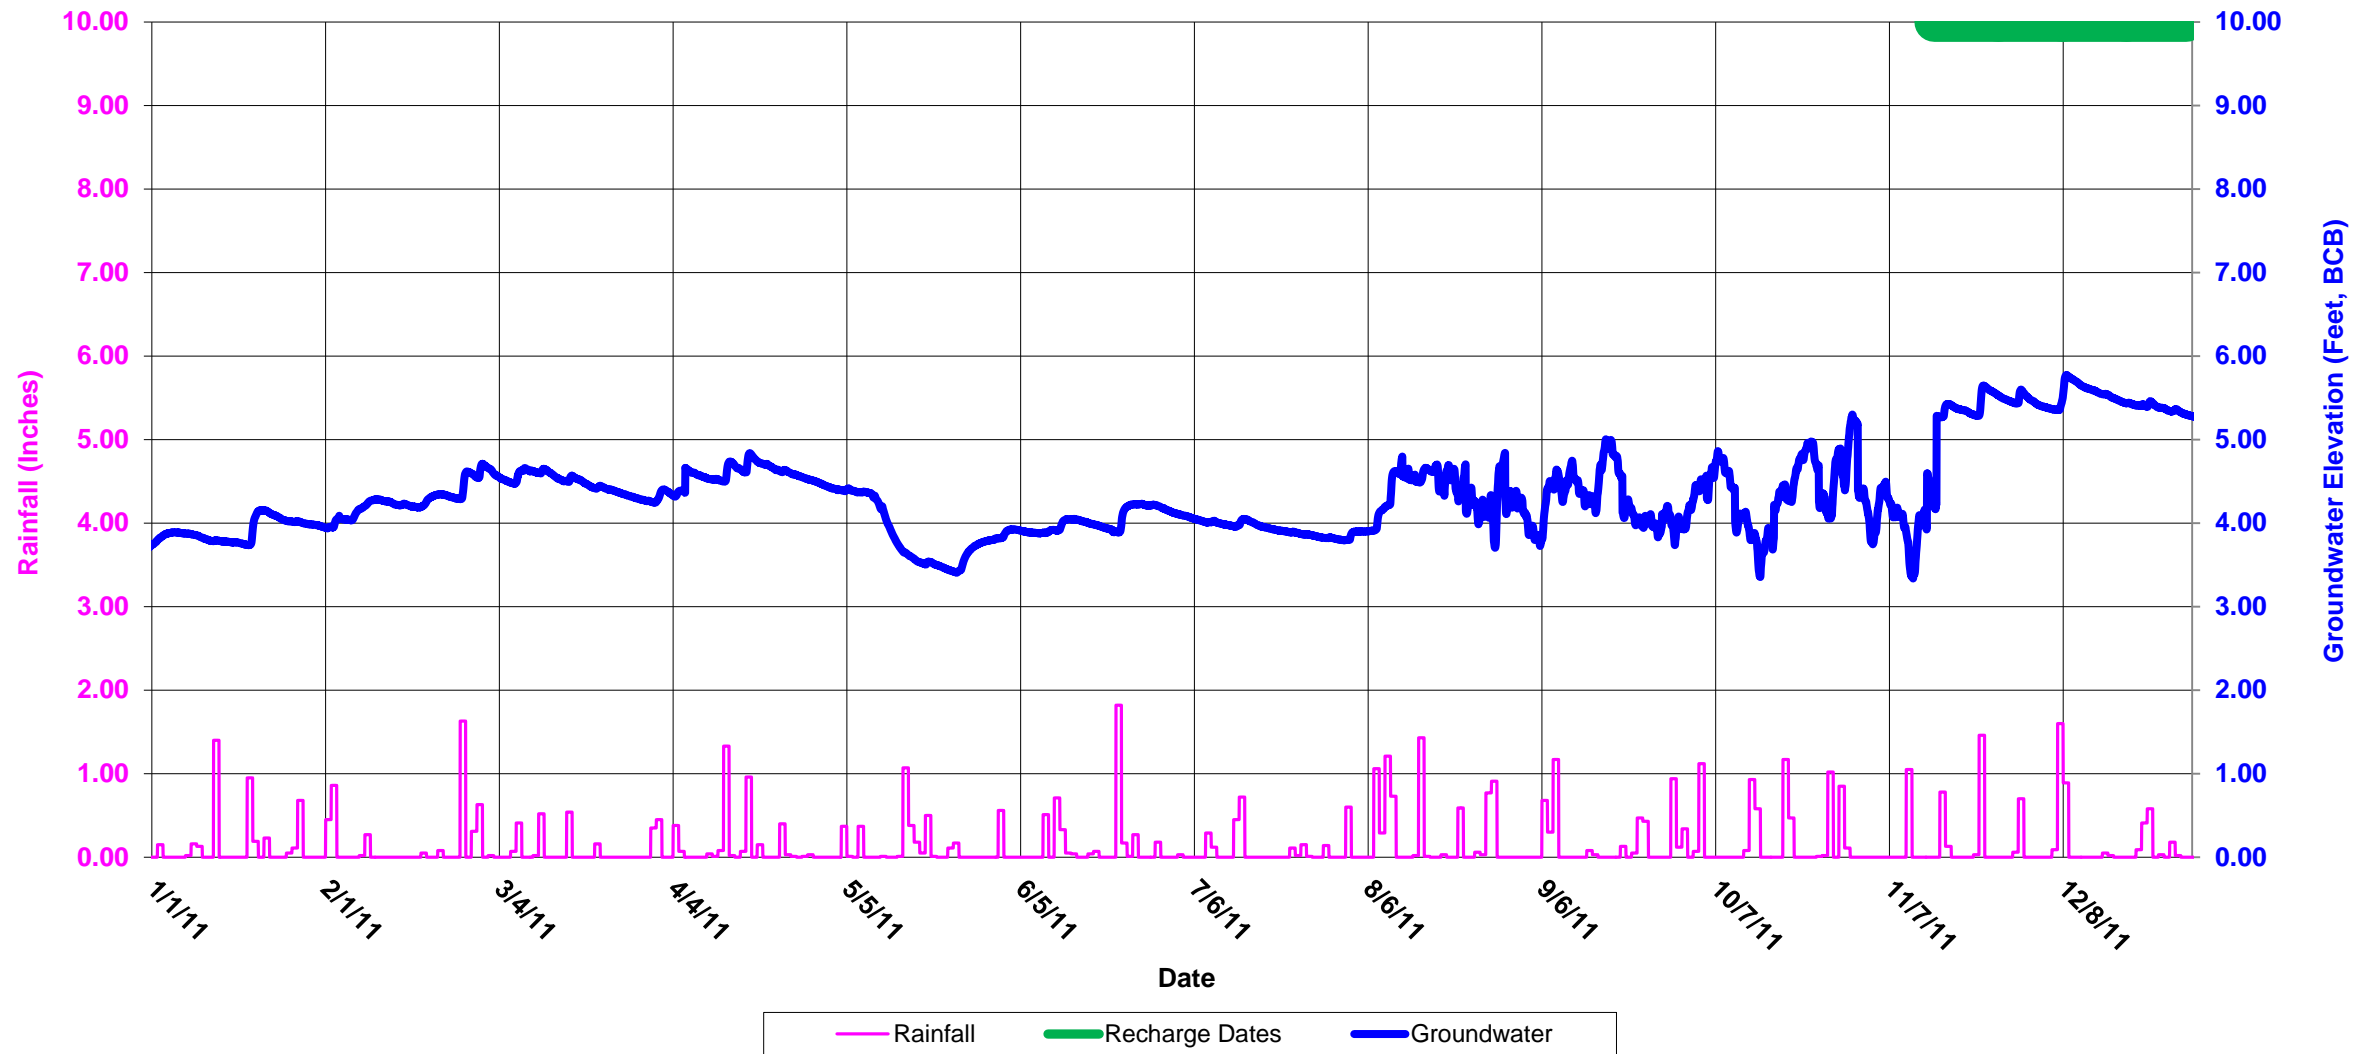

Boston Groundwater Trust (BGwT)

23J-0871: On Marlborough St., in front of 168 Marlborough St.