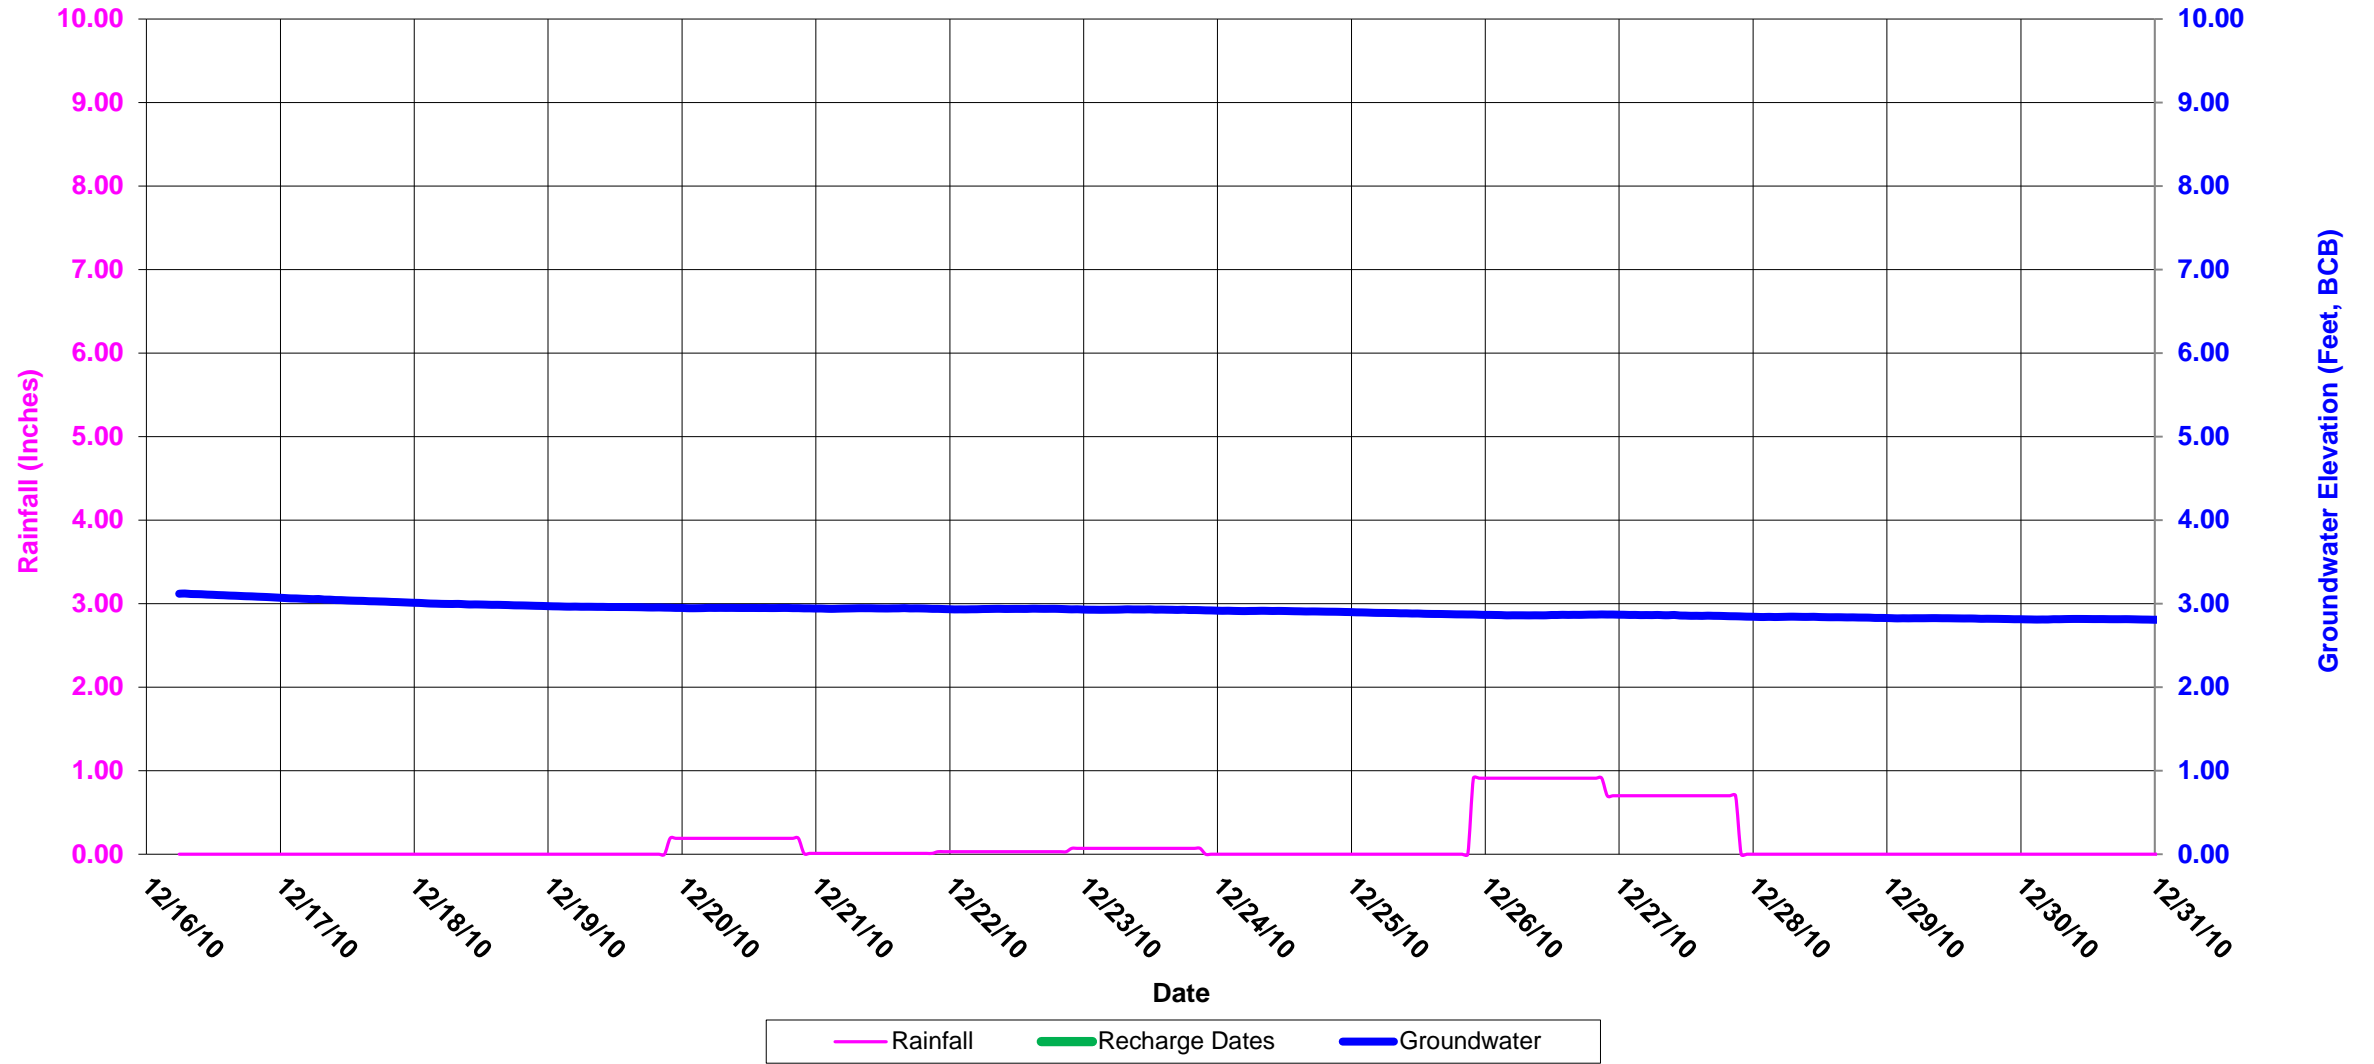

Boston Groundwater Trust (BGwT)

23J-0819: On Dartmouth St., in front of 328 Dartmouth St.