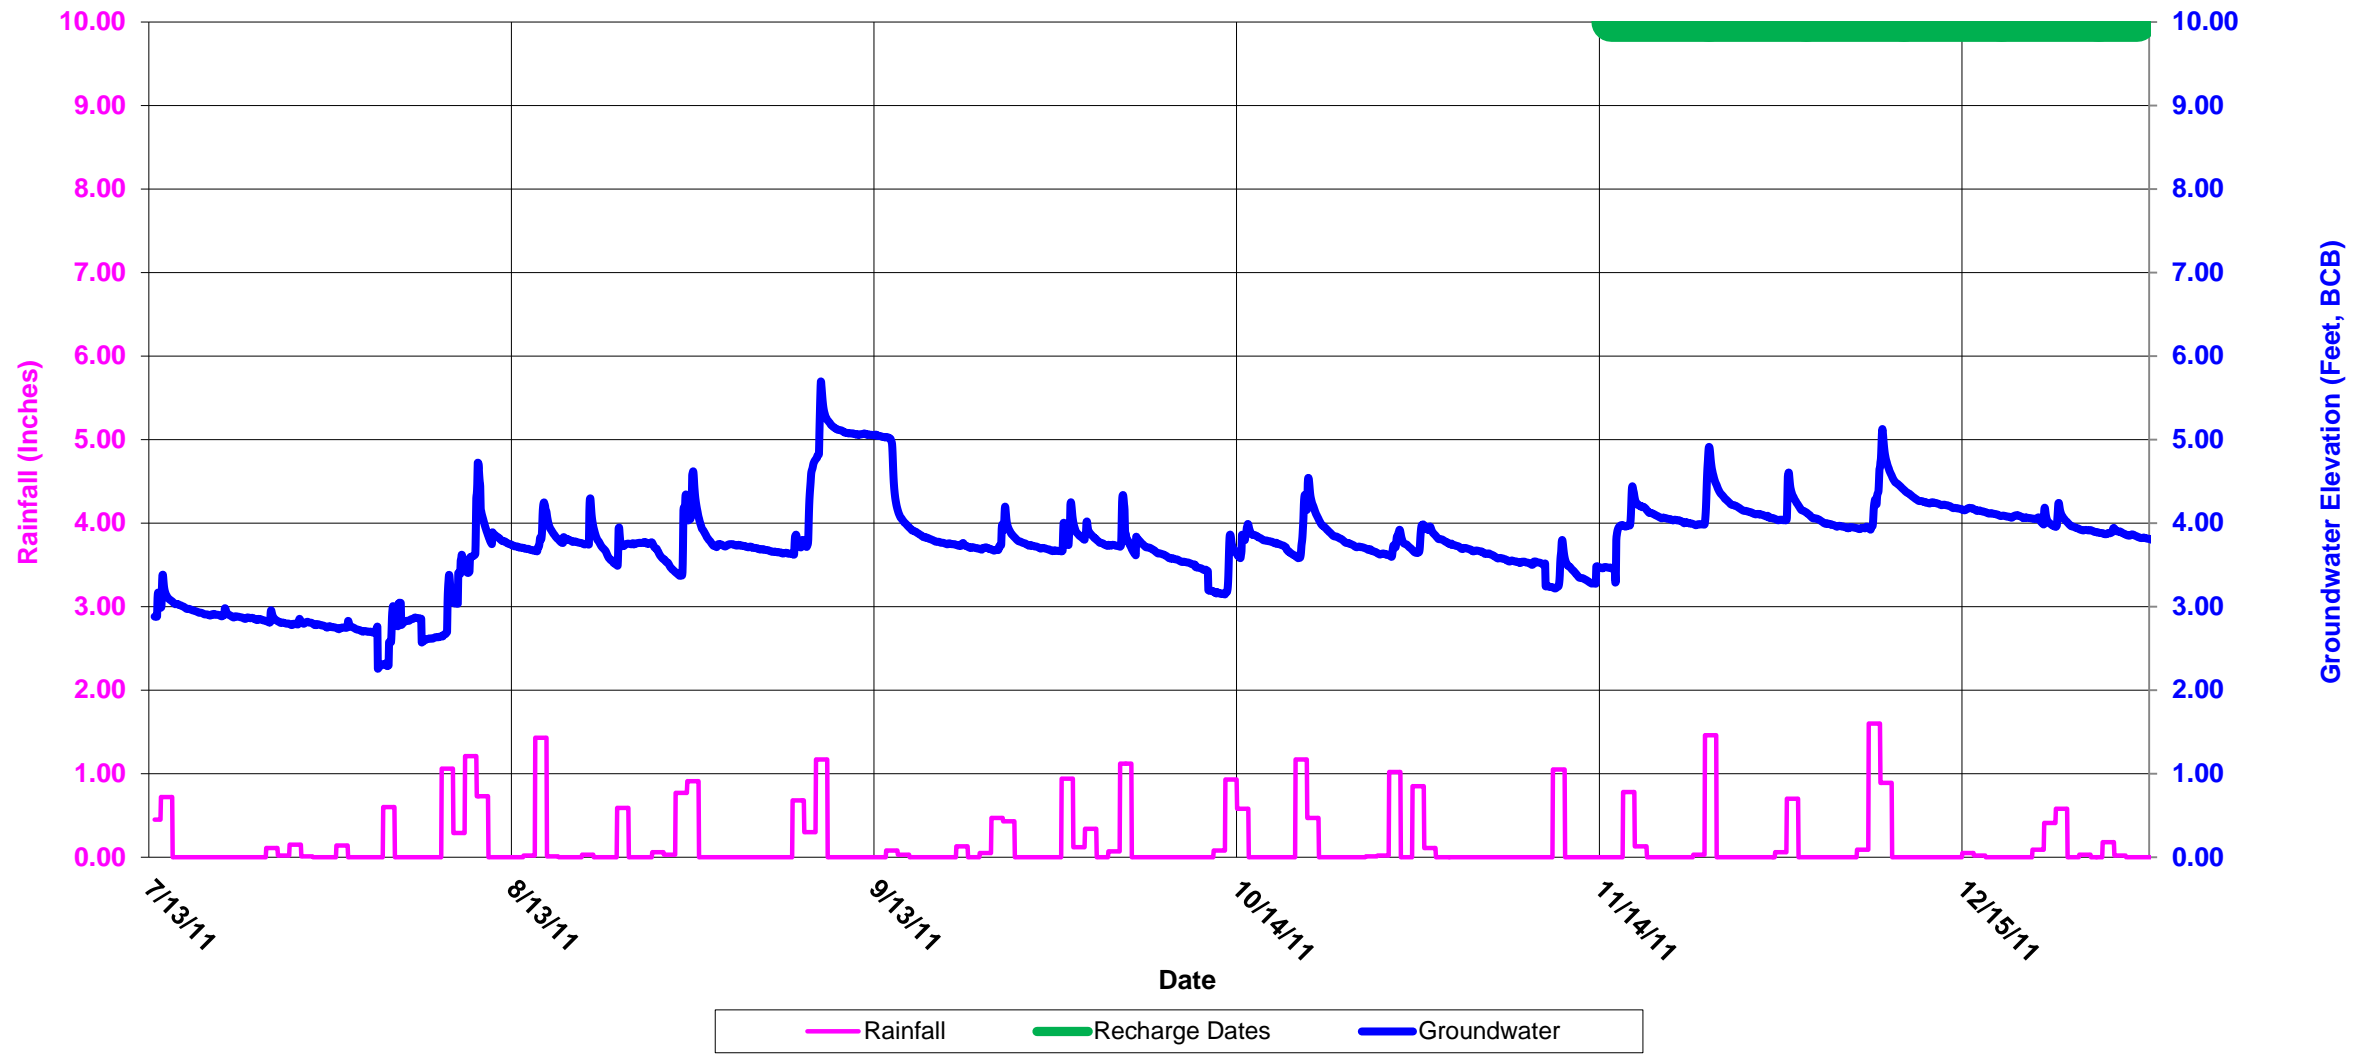

Boston Groundwater Trust (BGwT)

23J-0821: On Dartmouth St., adjacent to 255 Beacon St.