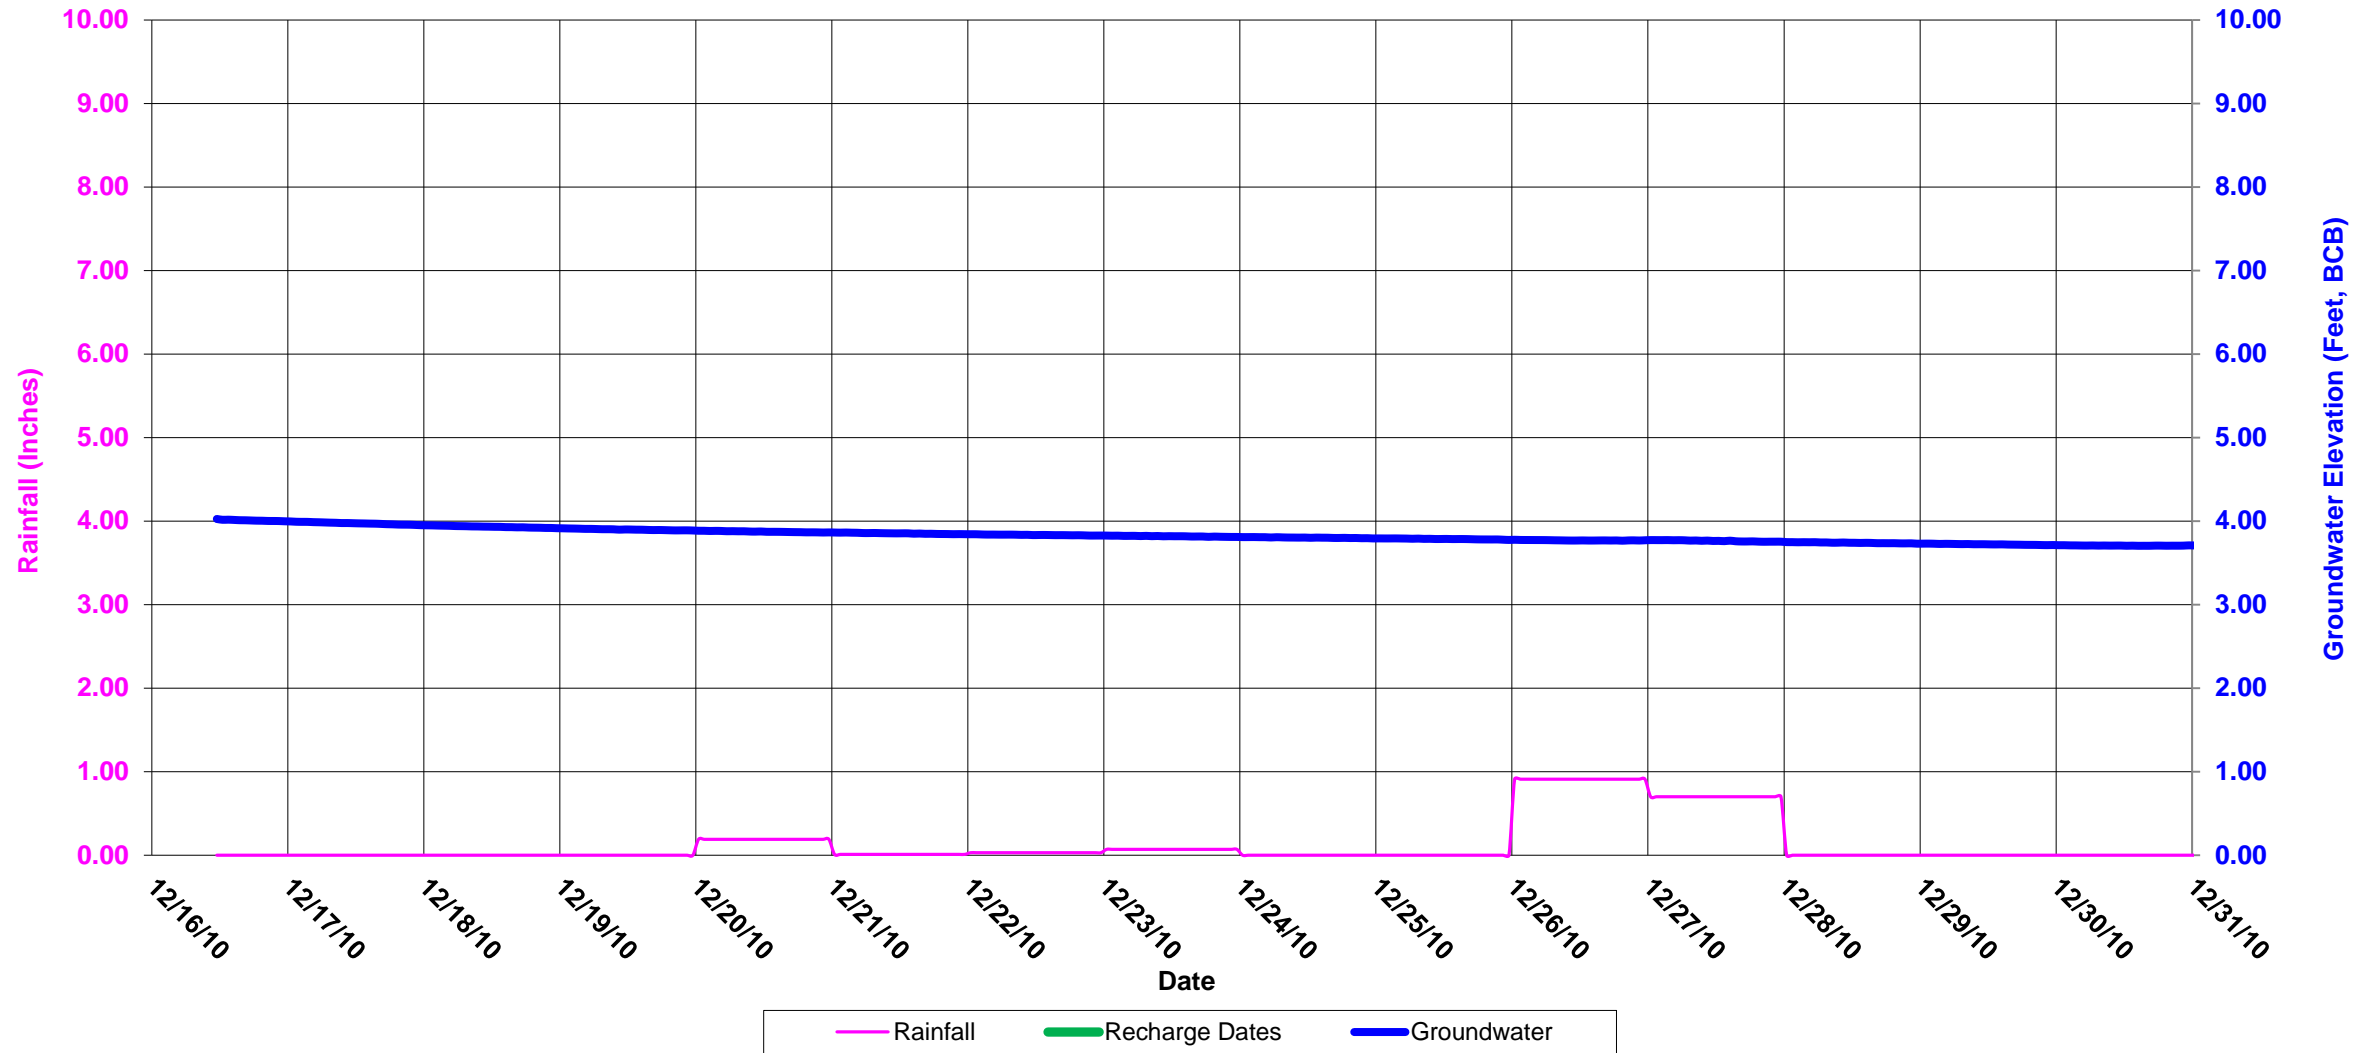

Boston Groundwater Trust (BGwT)

23J-0871: On Marlborough St., in front of 168 Marlborough St.