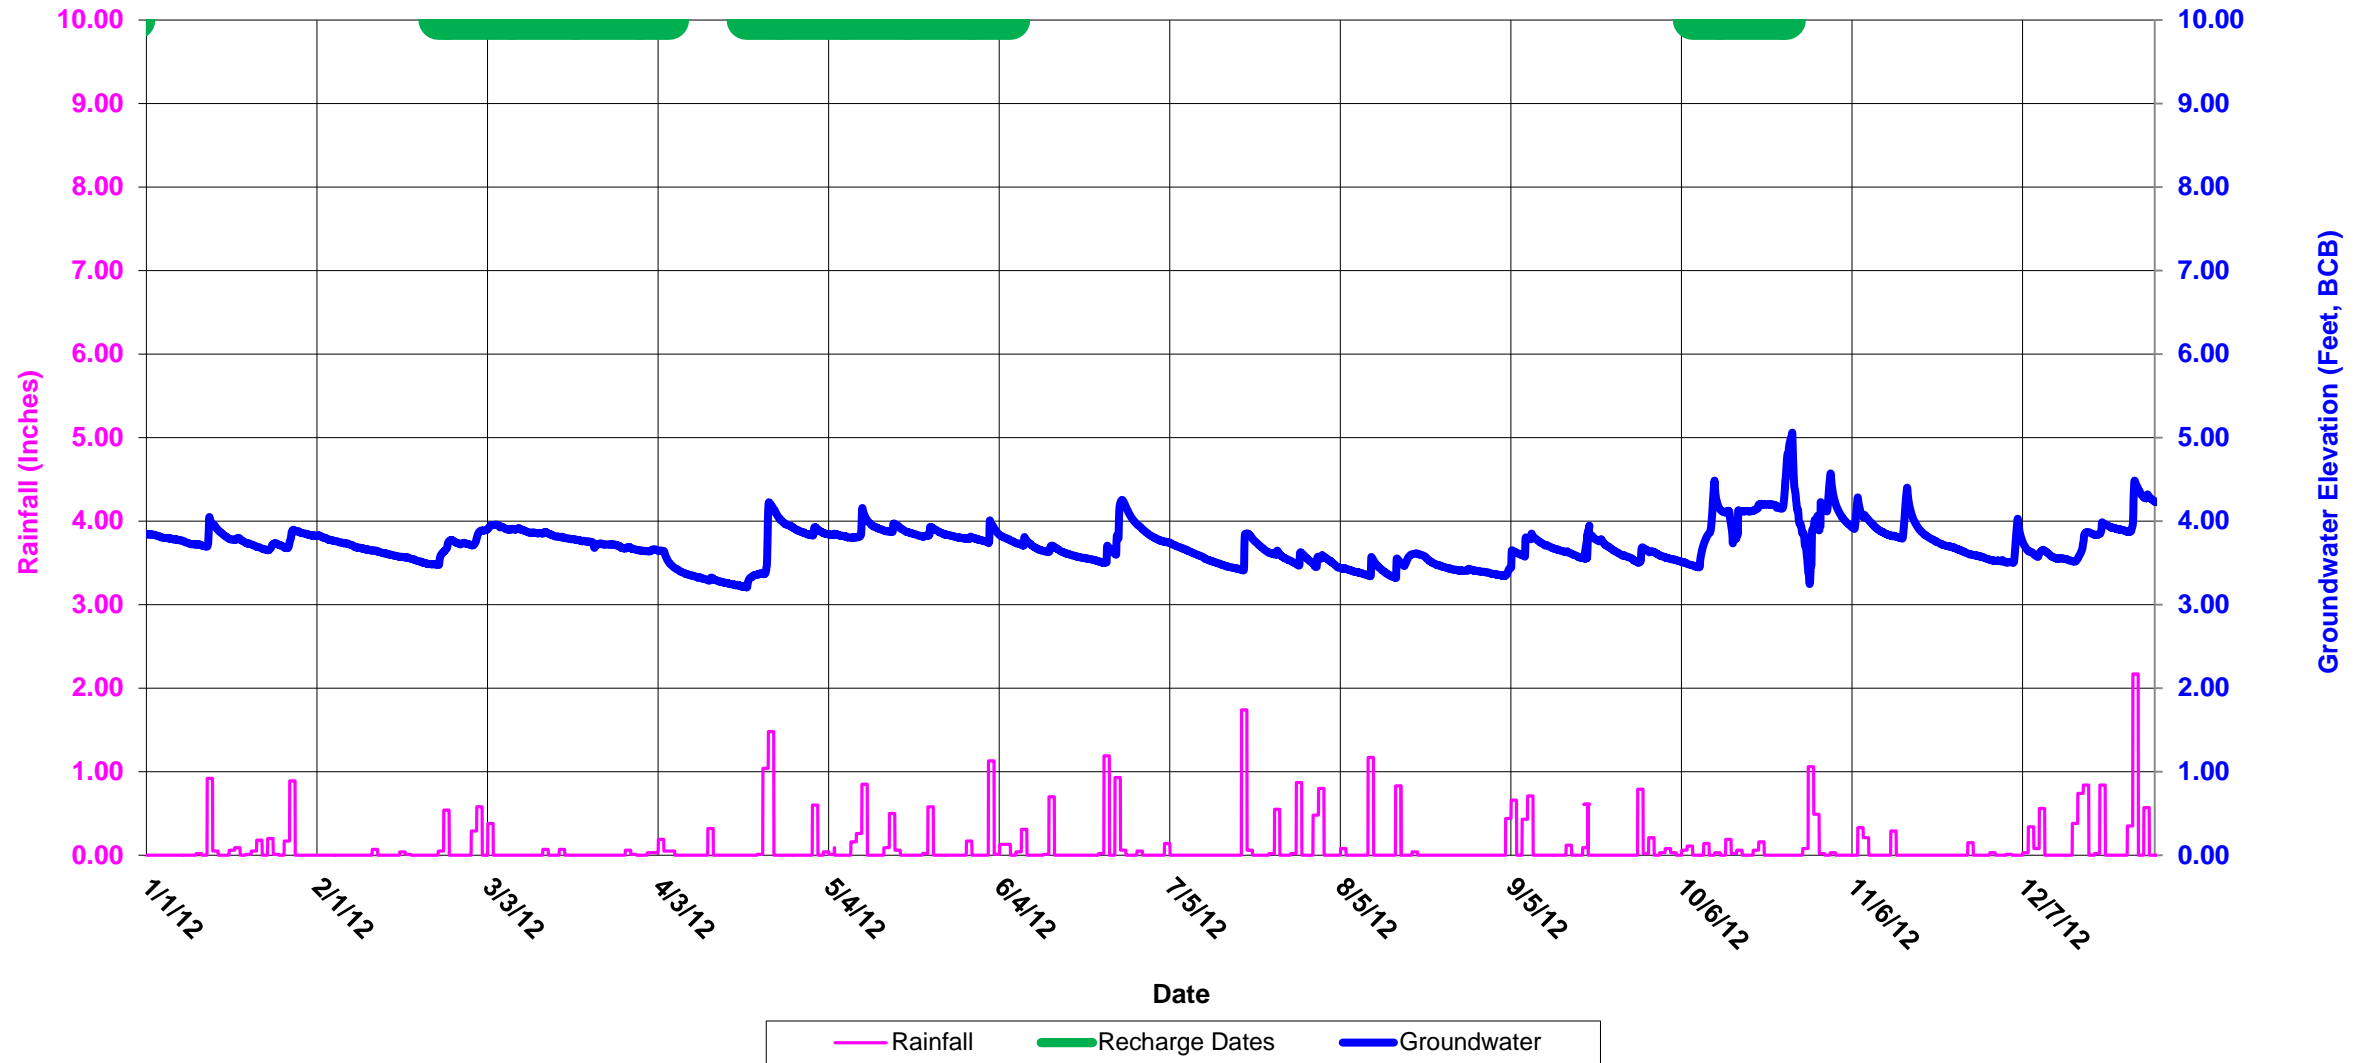

23J-0819: On Dartmouth St., in front of 328 Dartmouth St.

Boston Groundwater Trust (BGwT)

23J-0819: On Dartmouth St., in front of 328 Dartmouth St.

Boston Groundwater Trust (BGwT)

23J-0819: On Dartmouth St., in front of 328 Dartmouth St.