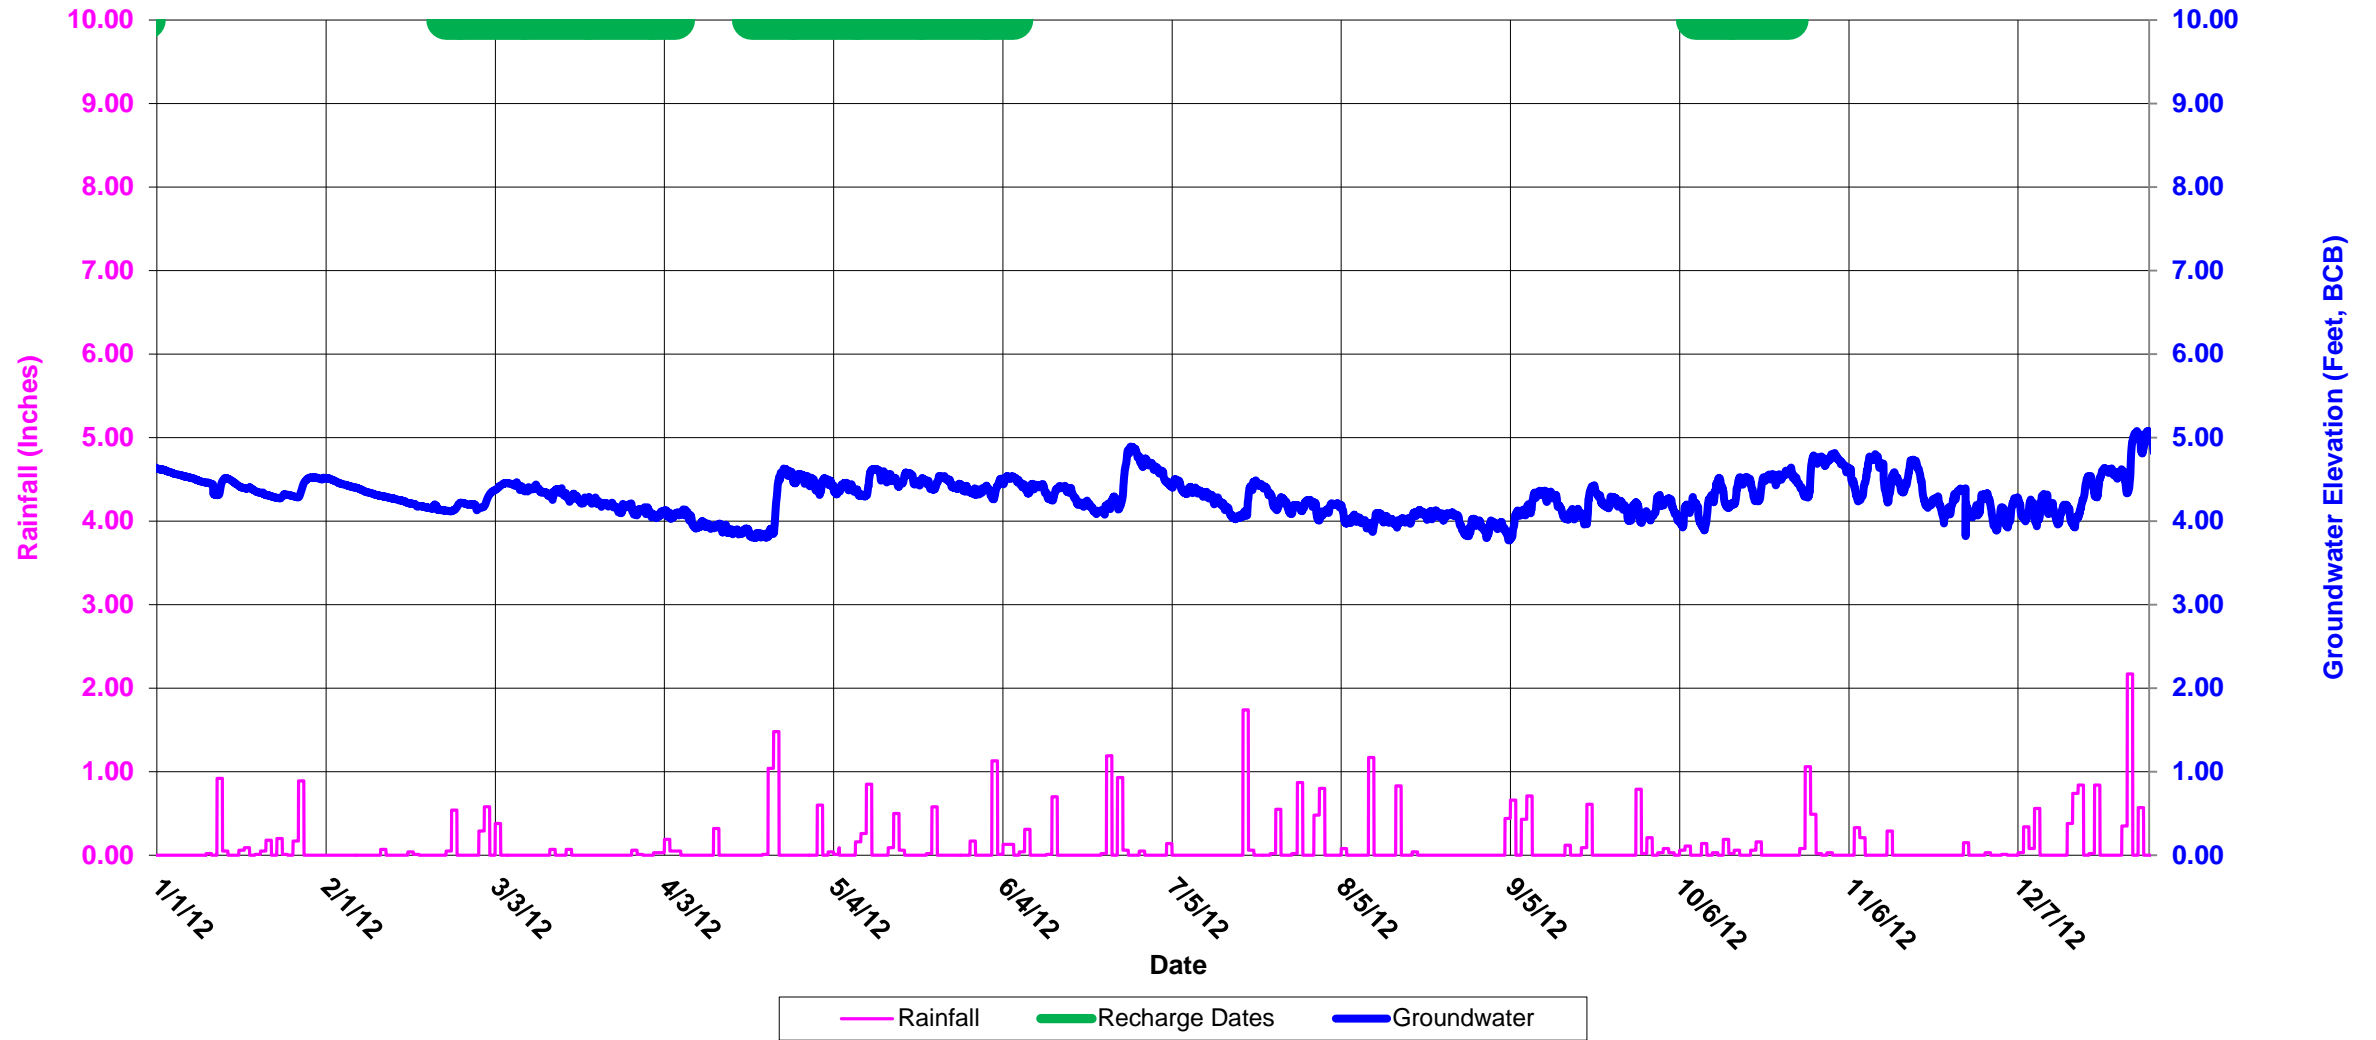

23J-0863: On Marlborough St., in front of 129 Marlborough St.

Boston Groundwater Trust (BGwT)

23J-0863: On Marlborough St., in front of 129 Marlborough St.

Boston Groundwater Trust (BGwT)

23J-0863: On Marlborough St., in front of 129 Marlborough St.