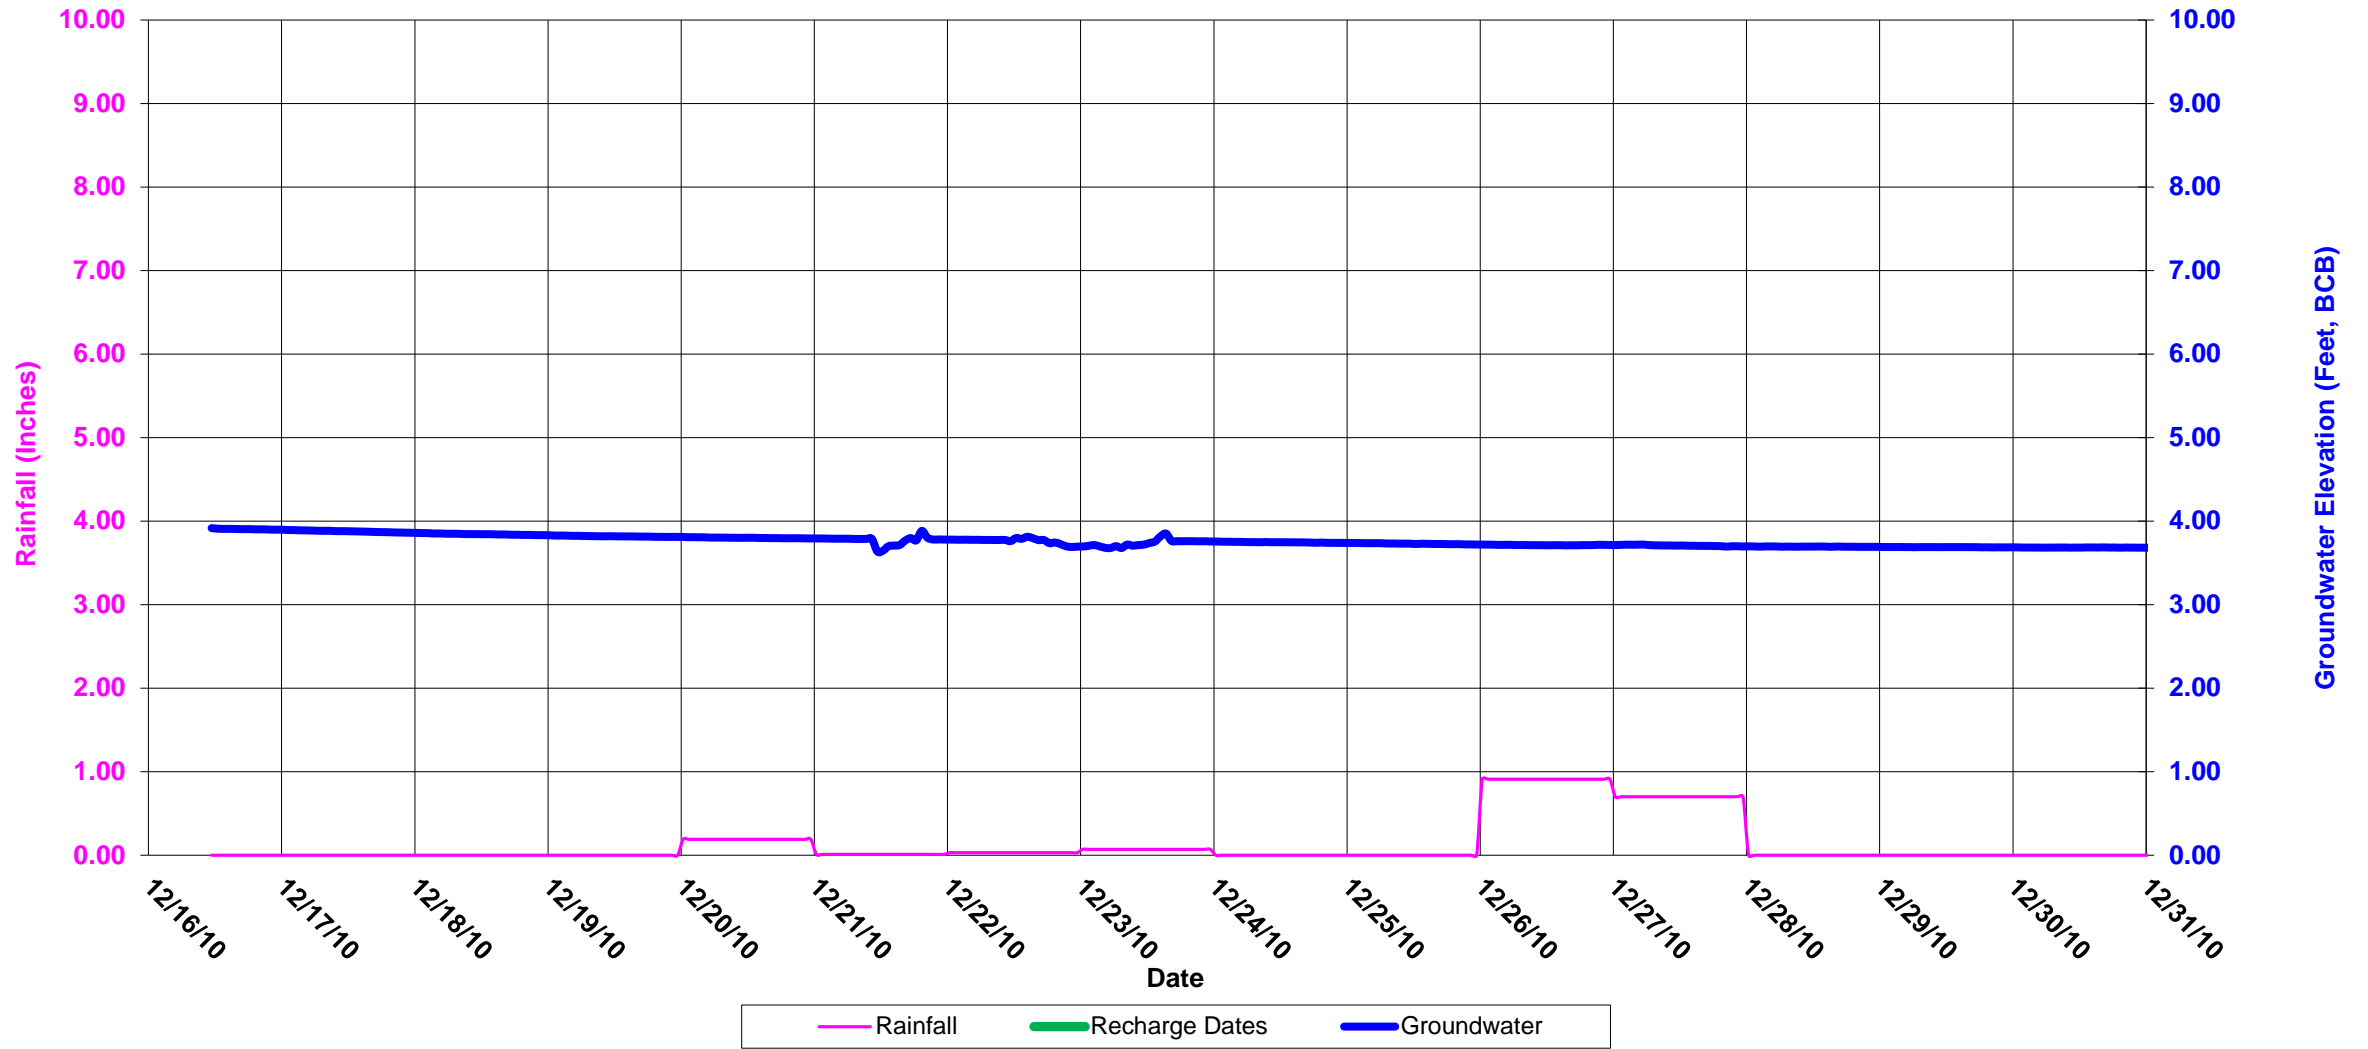

Boston Groundwater Trust (BGwT)

23J-0888: Corner of Dartmouth St. and Alley 425, adjacent to 306 Dartmouth St.