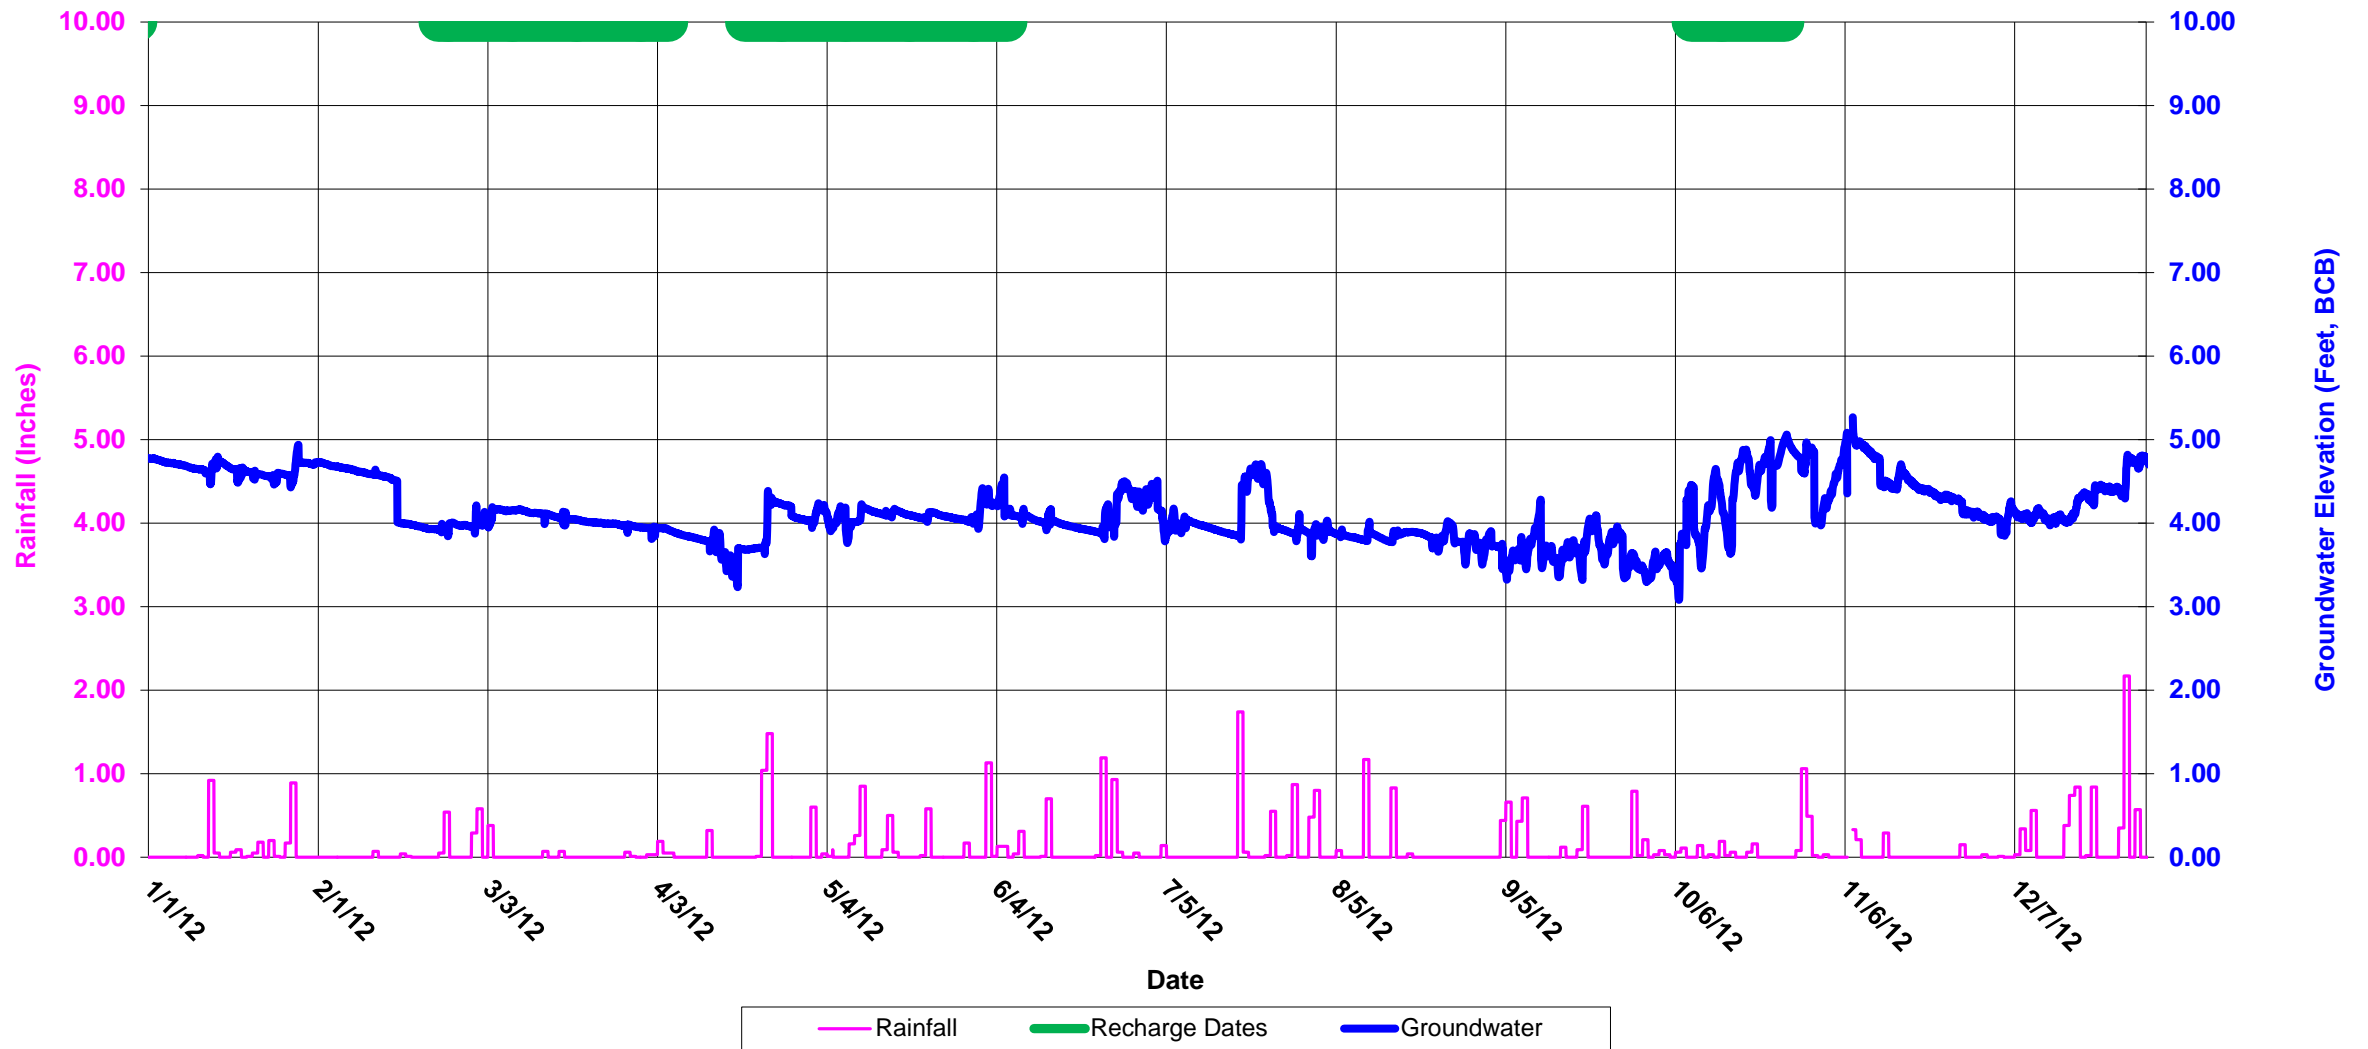

Boston Groundwater Trust (BGwT)

23J-0888: Corner of Dartmouth St. and Alley 425, adjacent to 306 Dartmouth St.