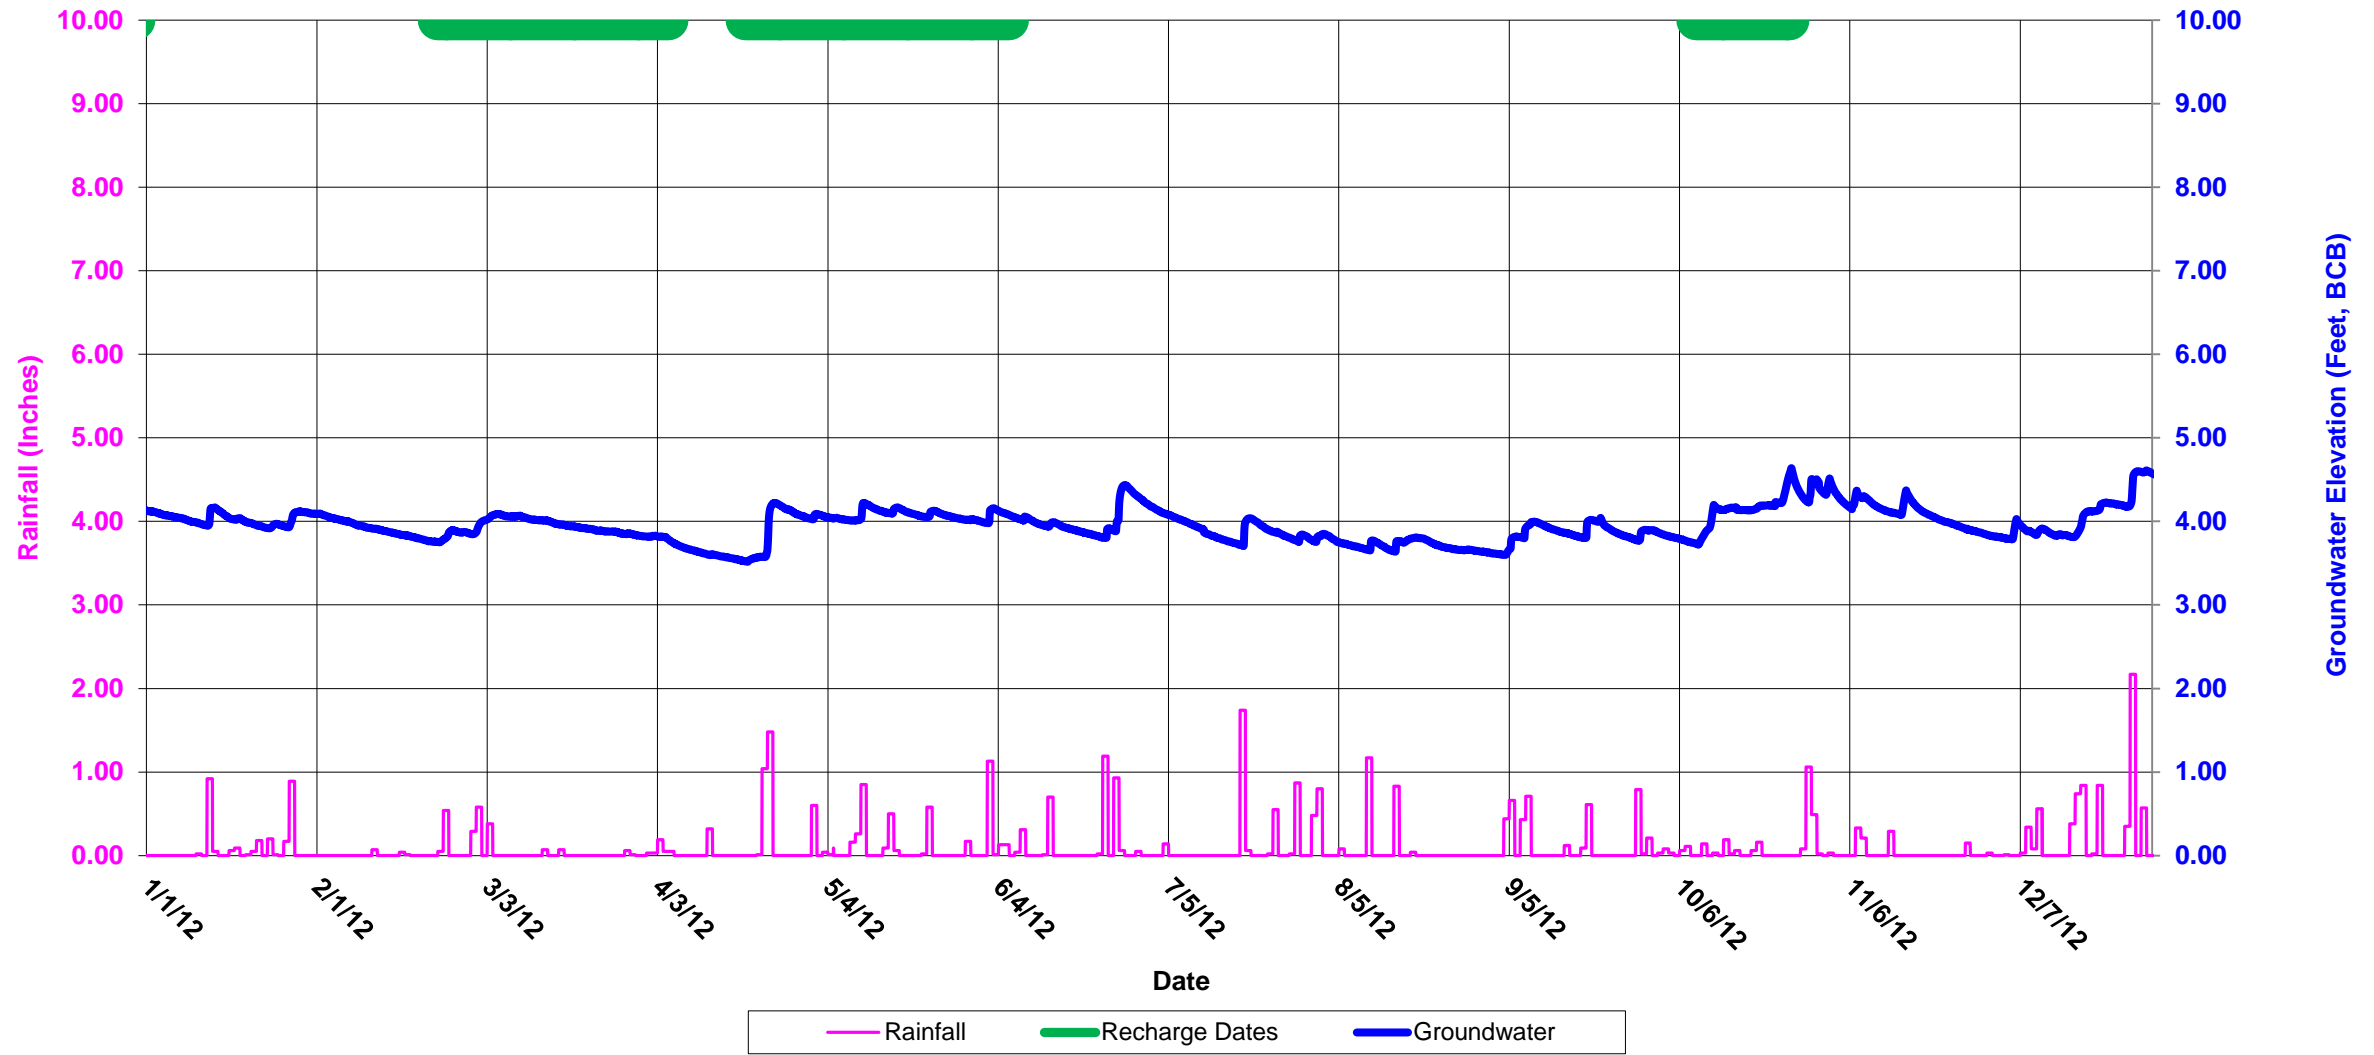

Boston Groundwater Trust (BGwT)

23J-0825: Corner of Dartmouth and Marlborough St., adjacent to 148 Marlborough St.