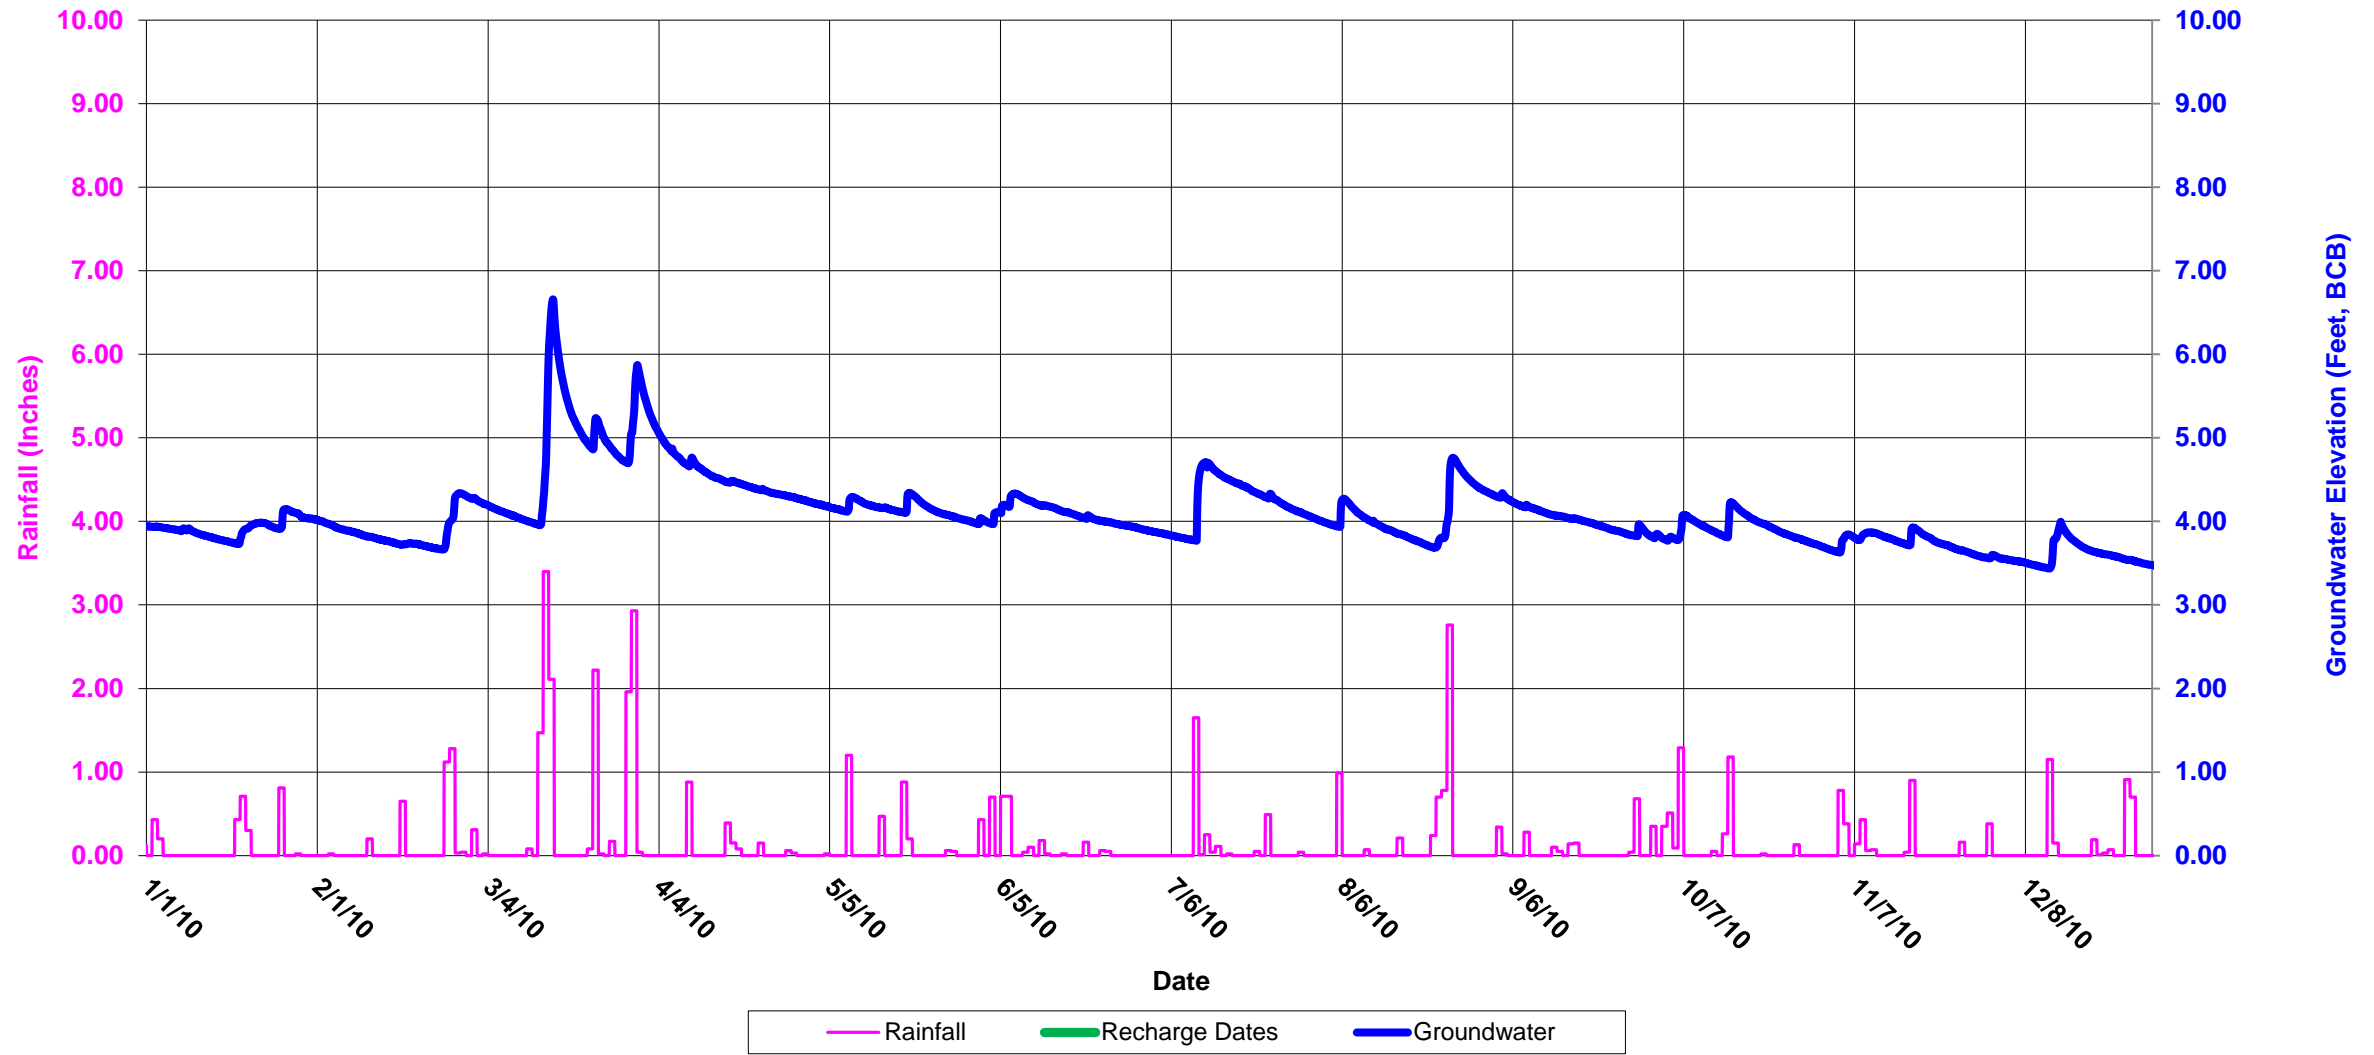

Boston Groundwater Trust (BGwT)

23J-0825: Corner of Dartmouth and Marlborough St., adjacent to 148 Marlborough St.