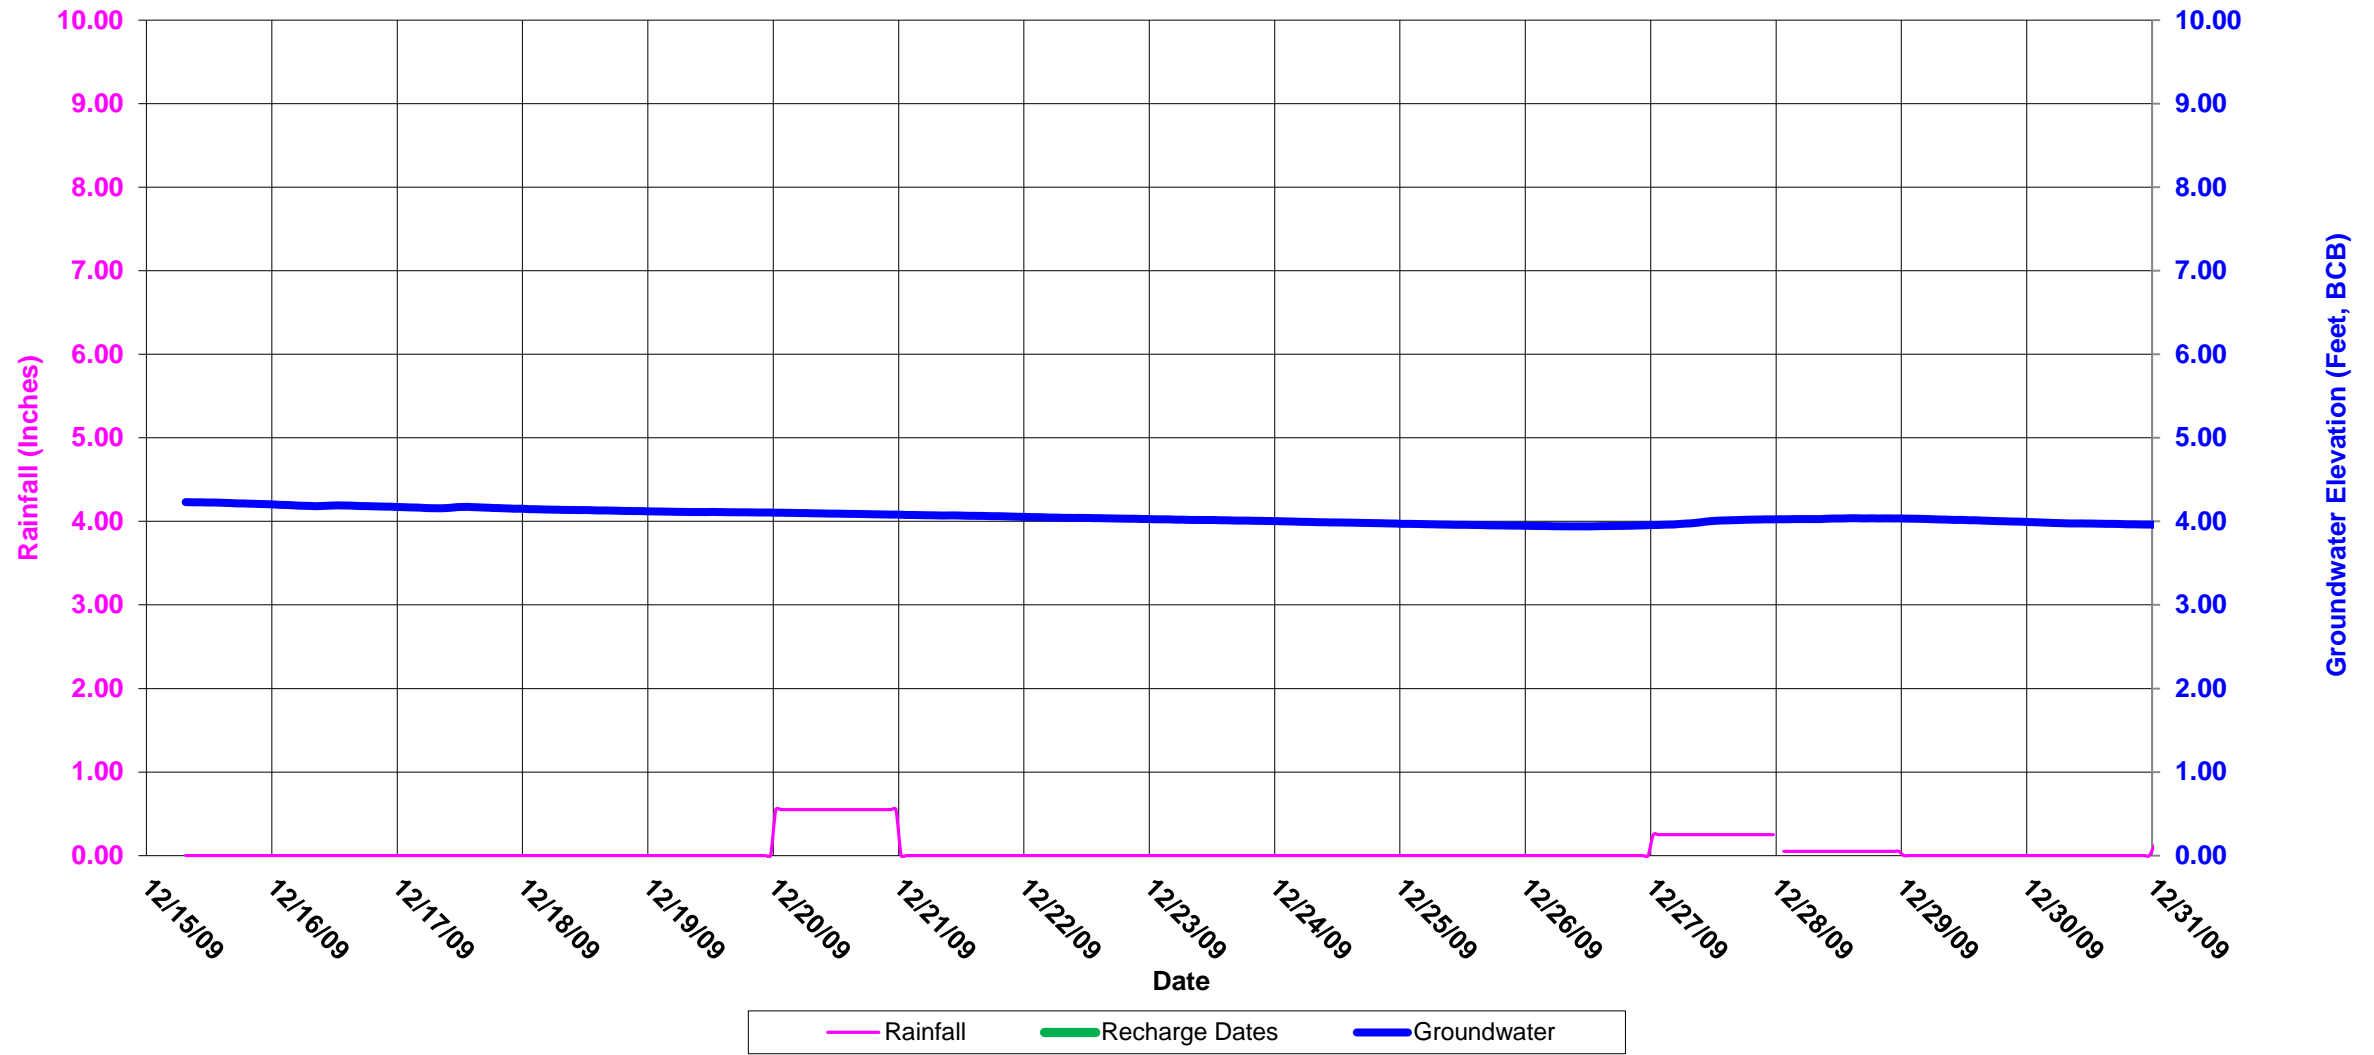

Boston Groundwater Trust (BGwT)

23J-0825: Corner of Dartmouth and Marlborough St., adjacent to 148 Marlborough St.