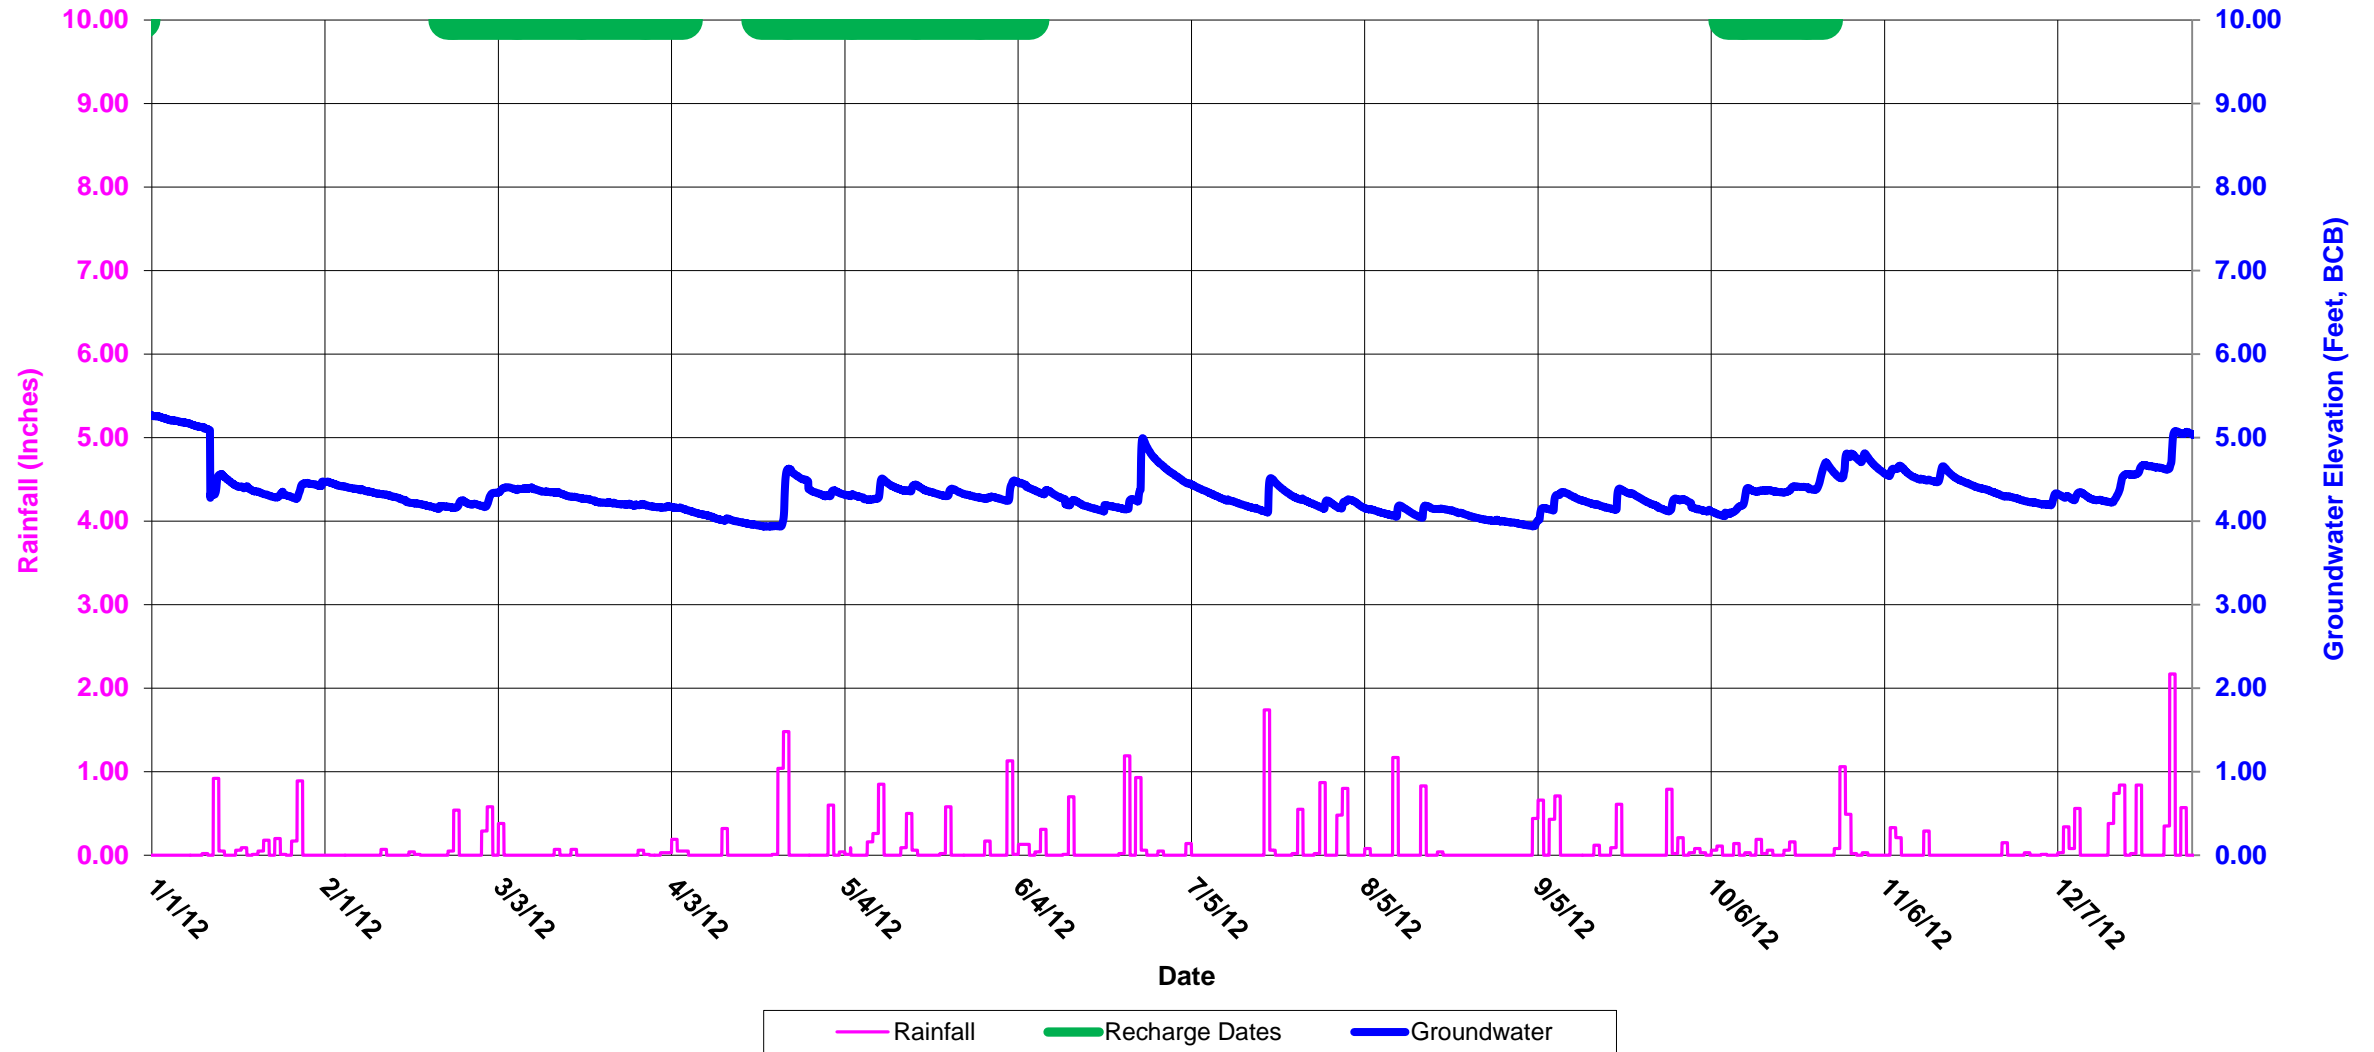

Boston Groundwater Trust (BGwT)

23J-0871: On Marlborough St., in front of 168 Marlborough St.