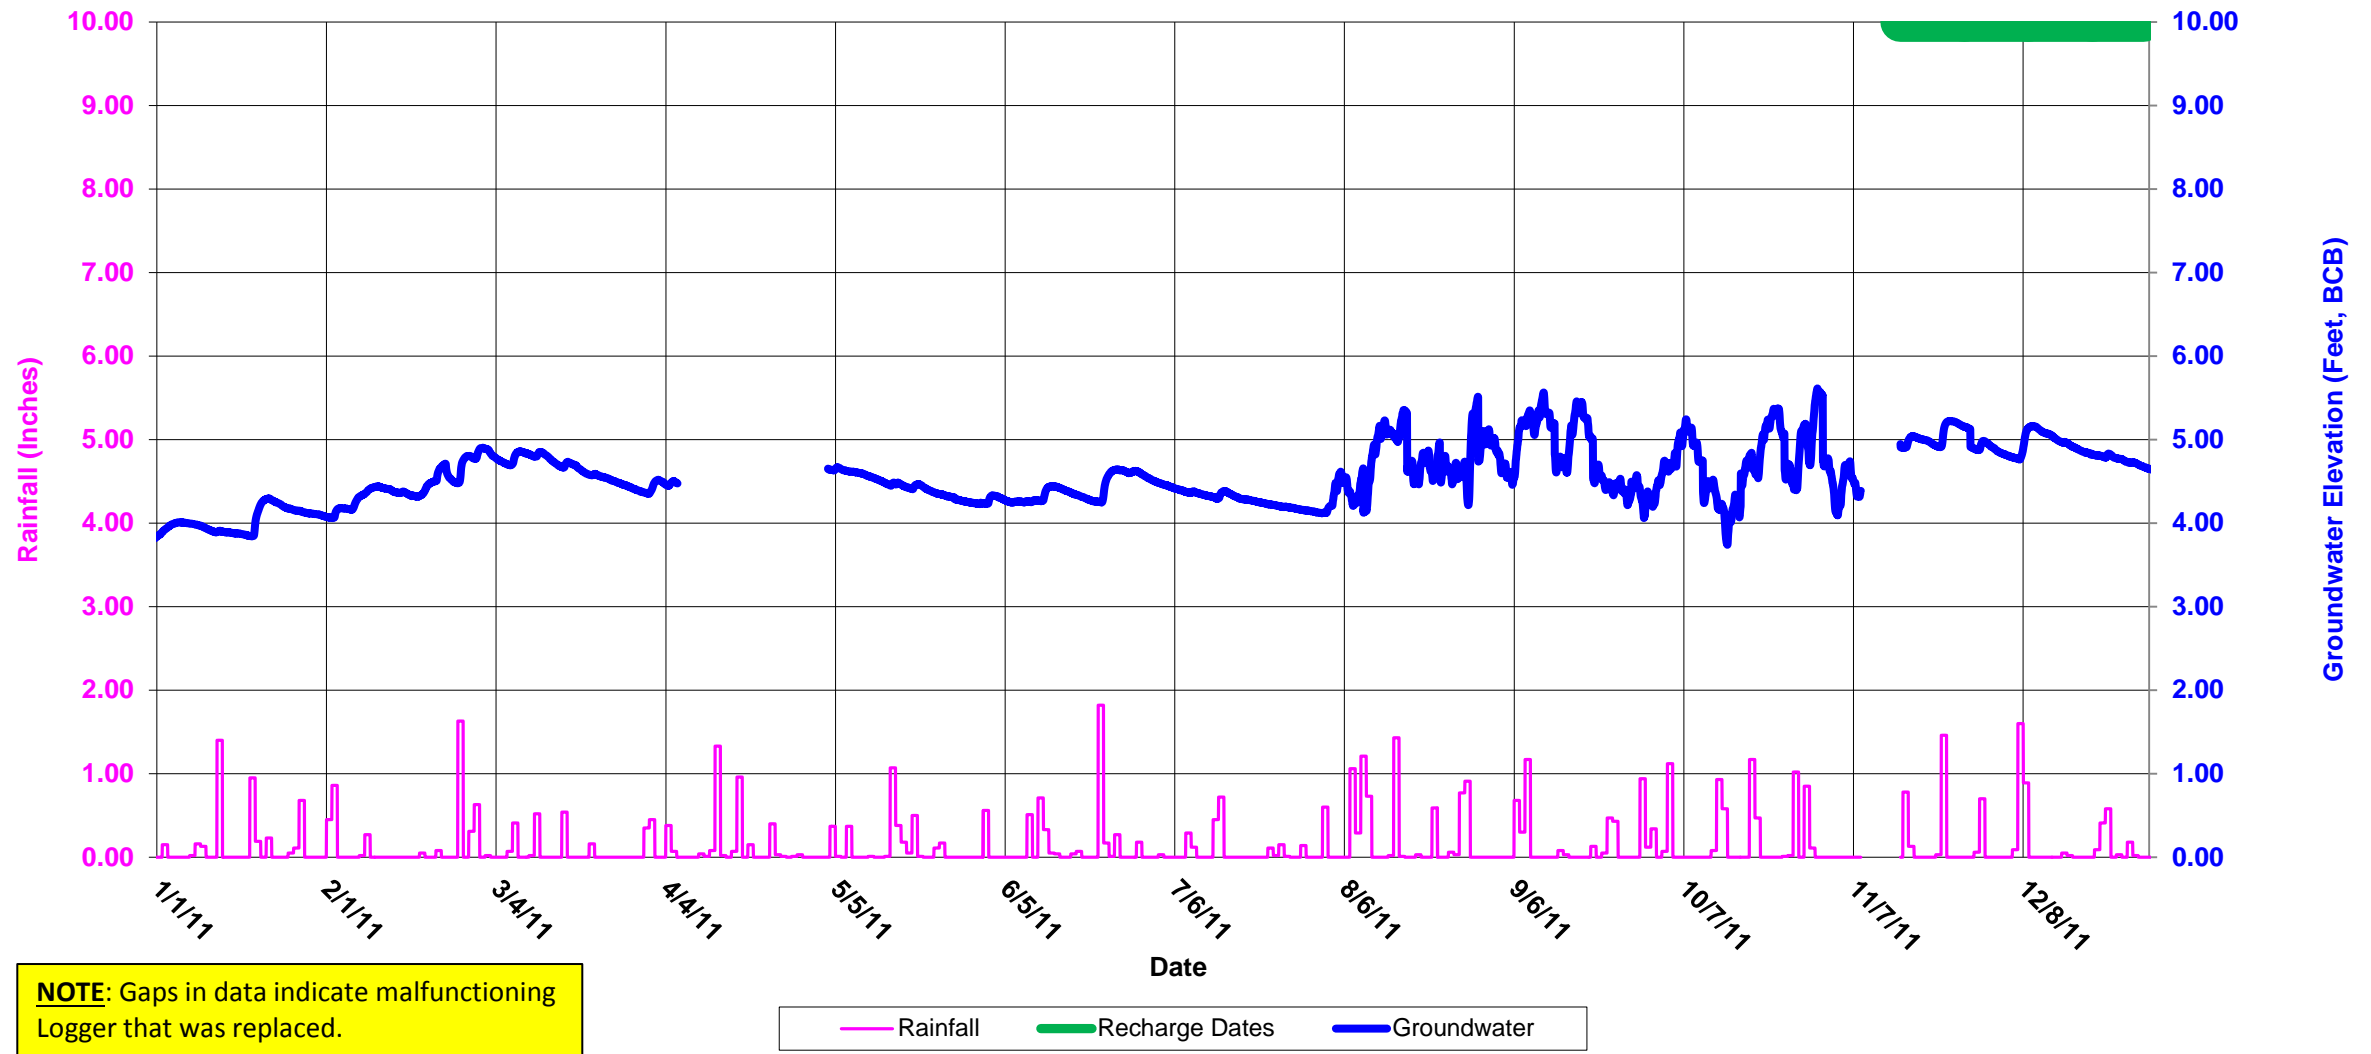

Boston Groundwater Trust (BGwT)

23J-0863: On Marlborough St., in front of 129 Marlborough St.