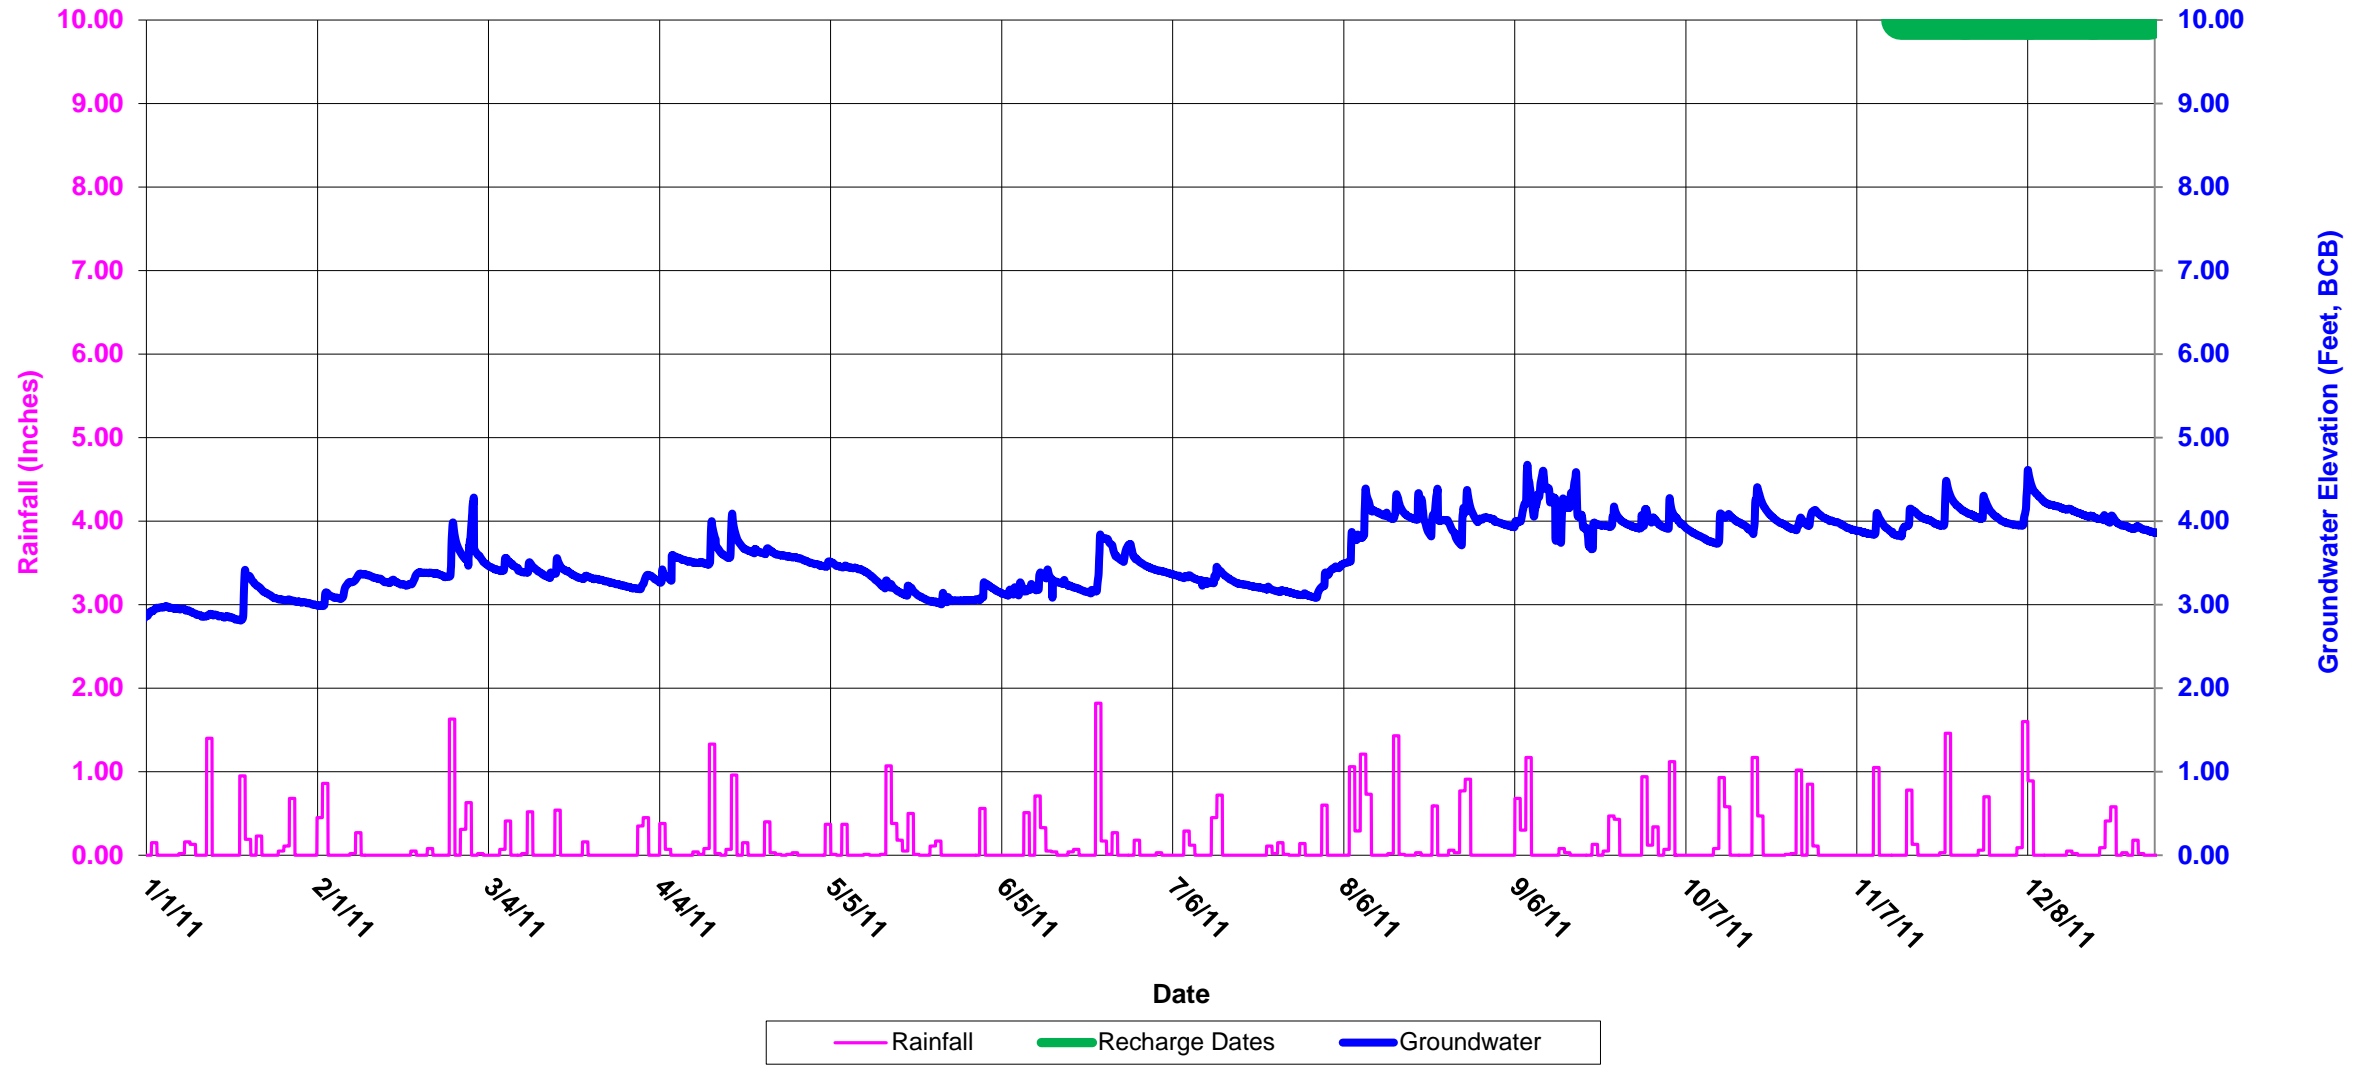

Boston Groundwater Trust (BGwT)

23J-0819: On Dartmouth St., in front of 328 Dartmouth St.