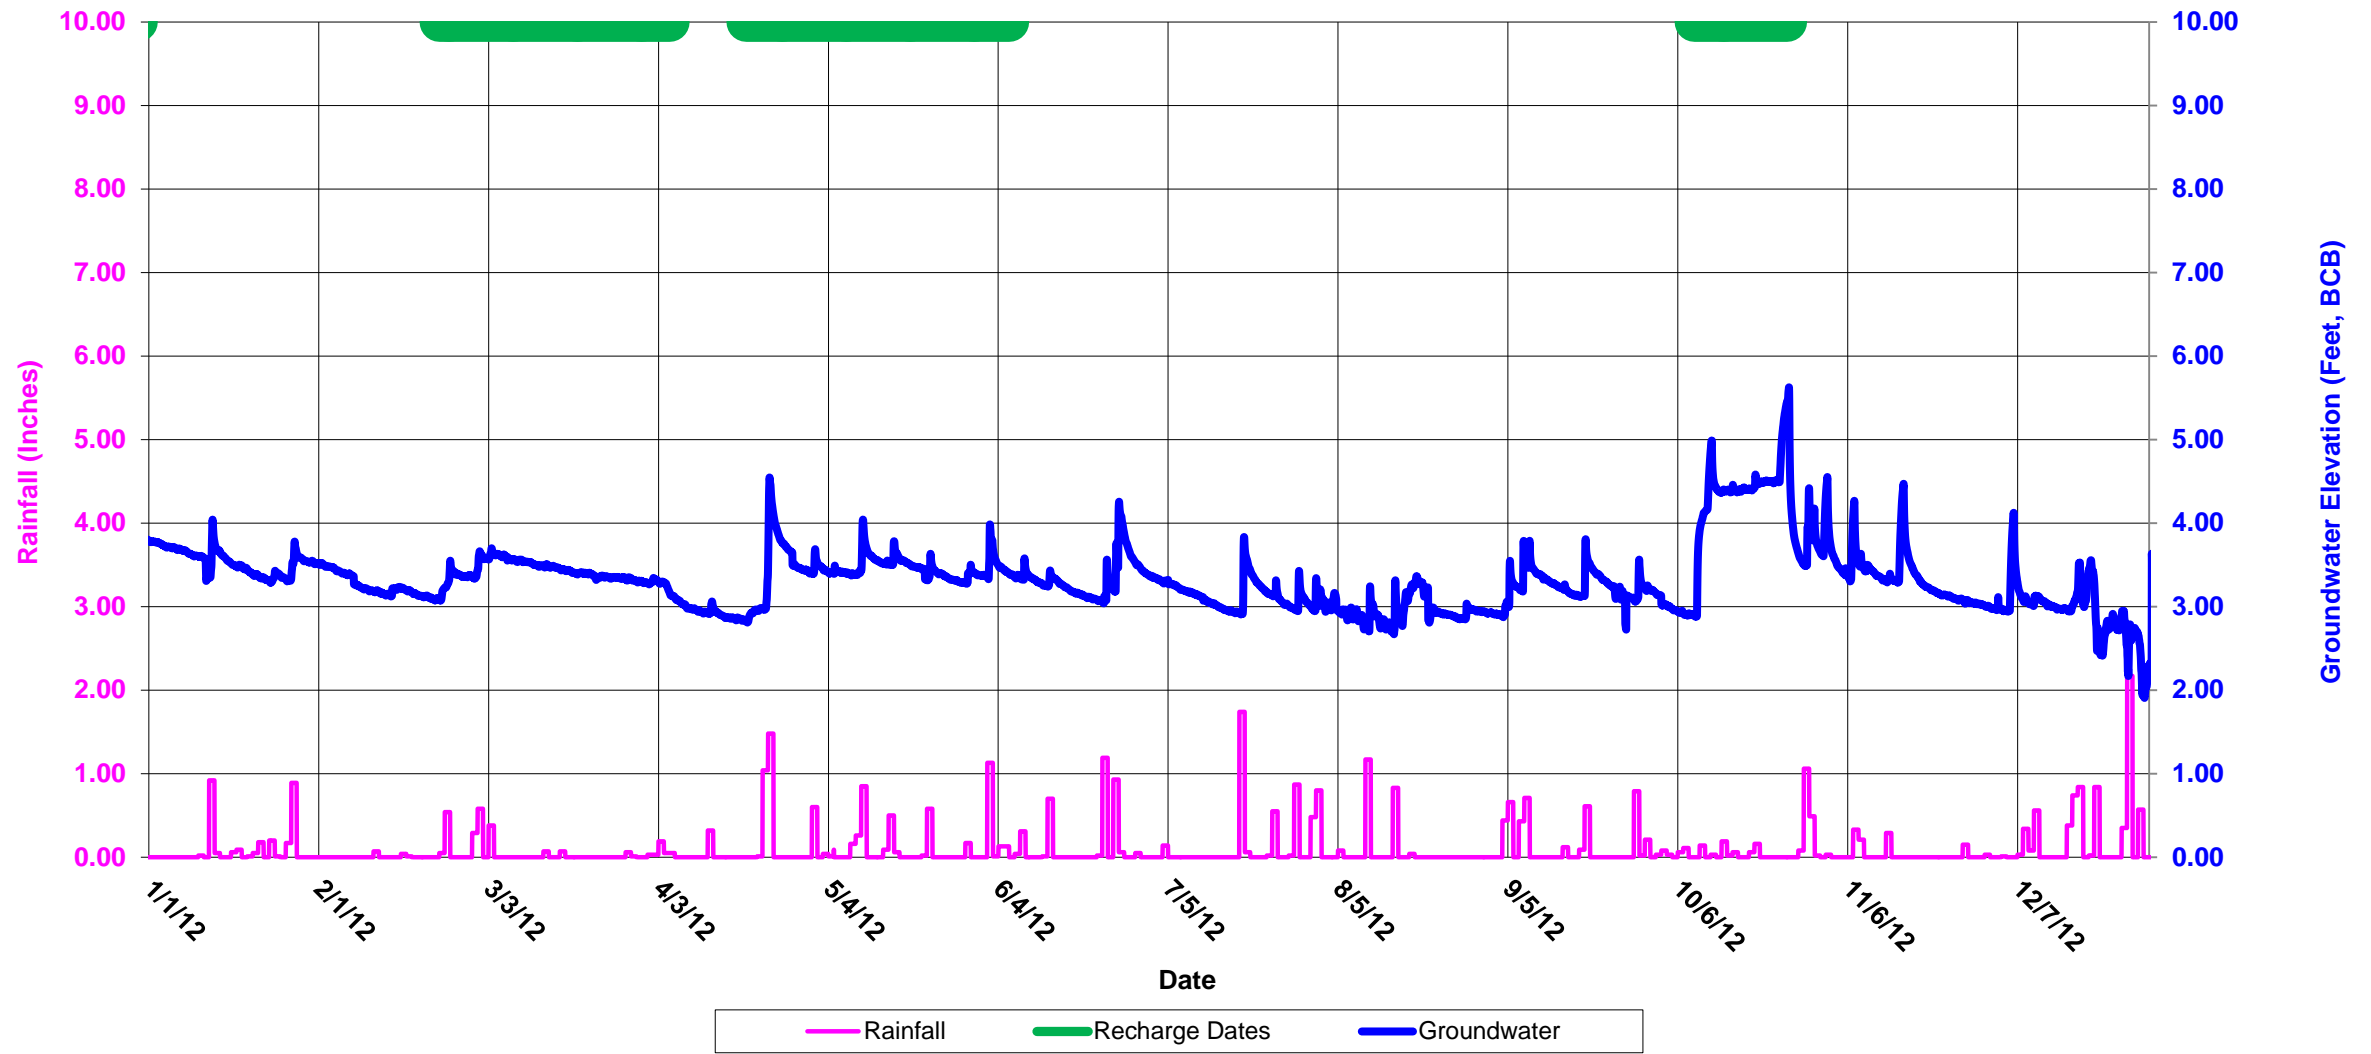

Boston Groundwater Trust (BGwT)

23J-0821: On Dartmouth St., adjacent to 255 Beacon St.