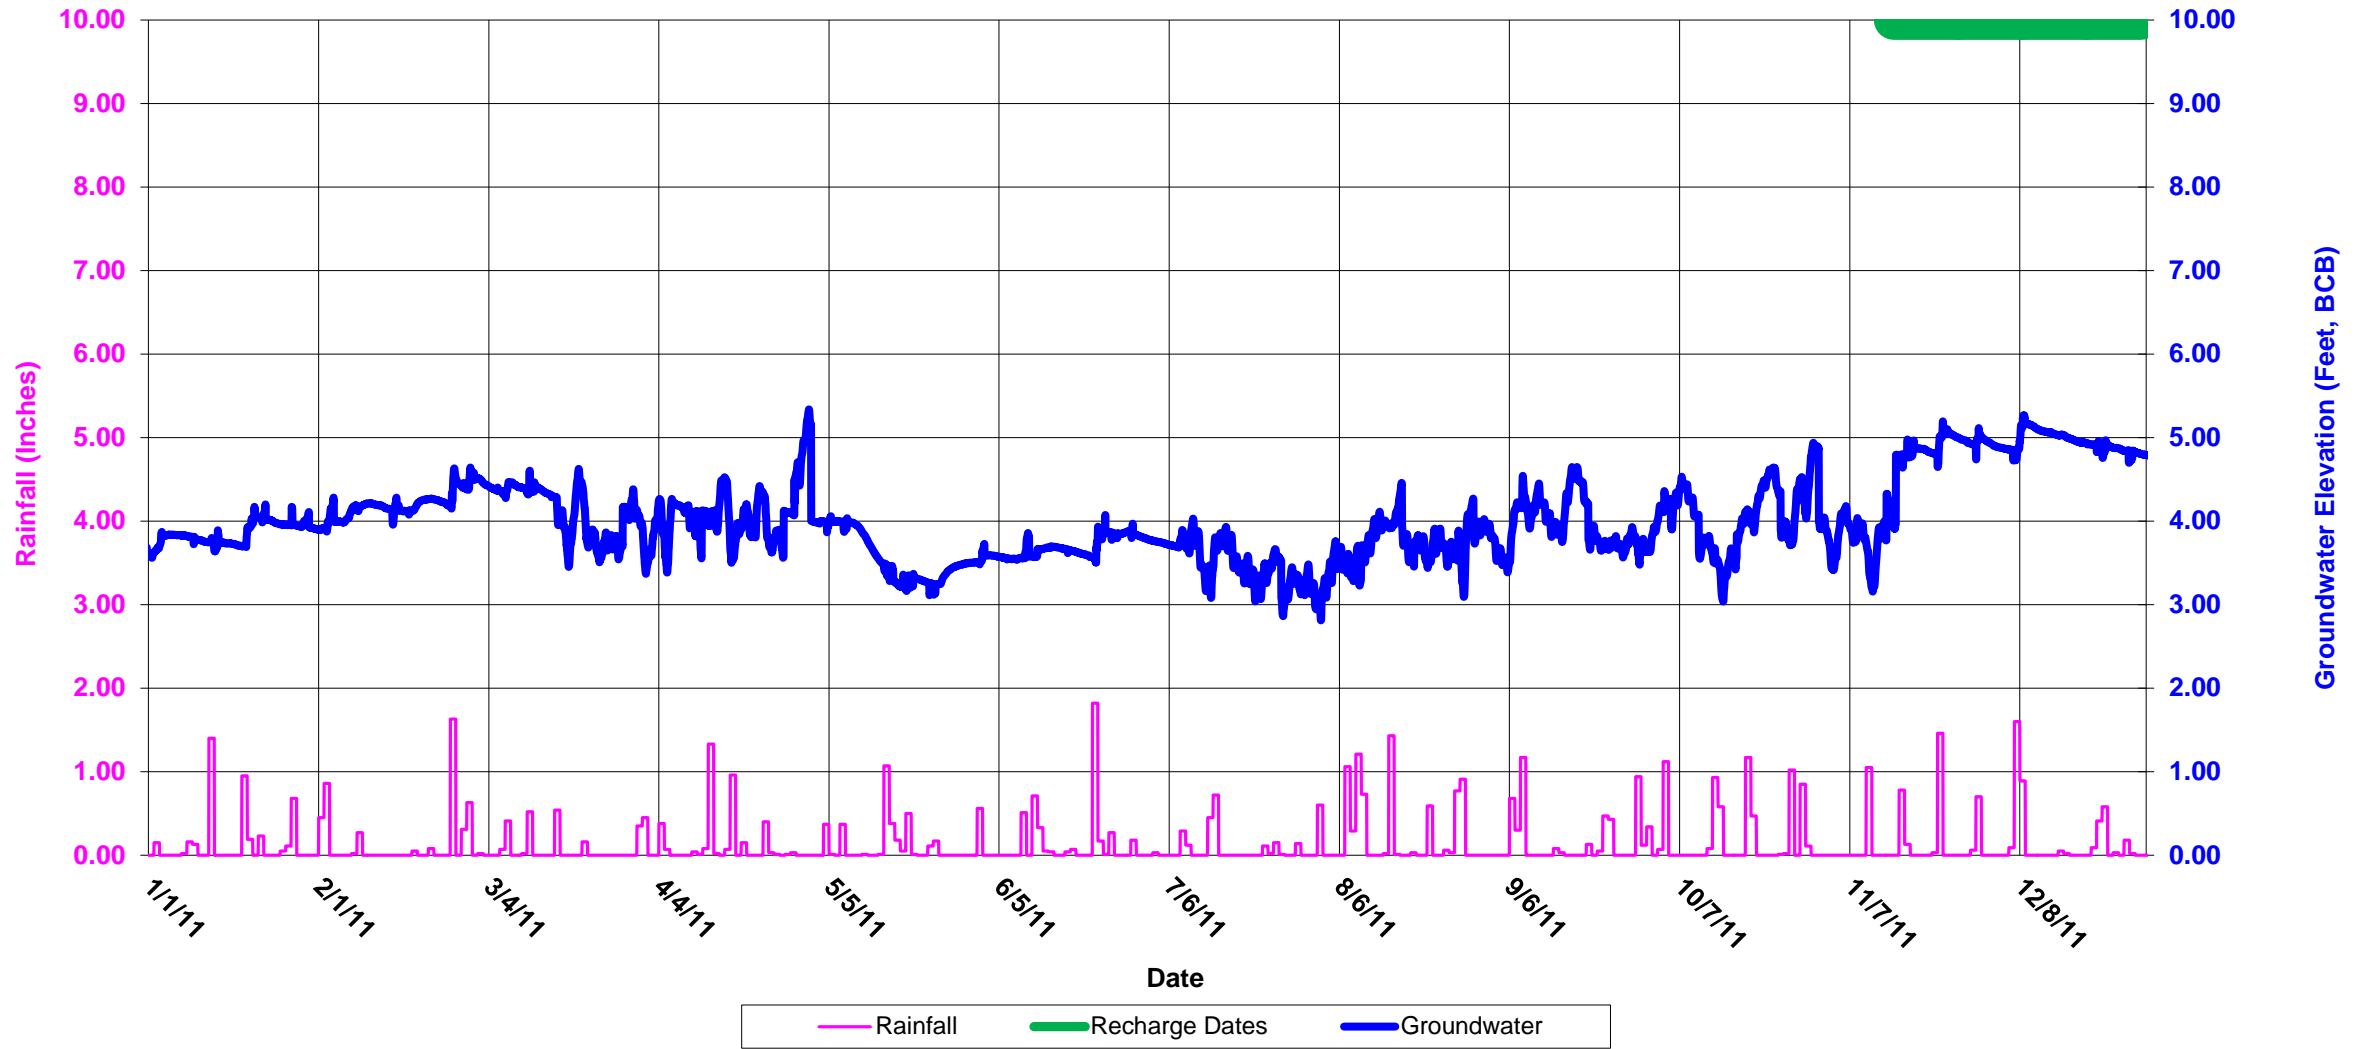

Boston Groundwater Trust (BGwT)

23J-0888: Corner of Dartmouth St. and Alley 425, adjacent to 306 Dartmouth St.