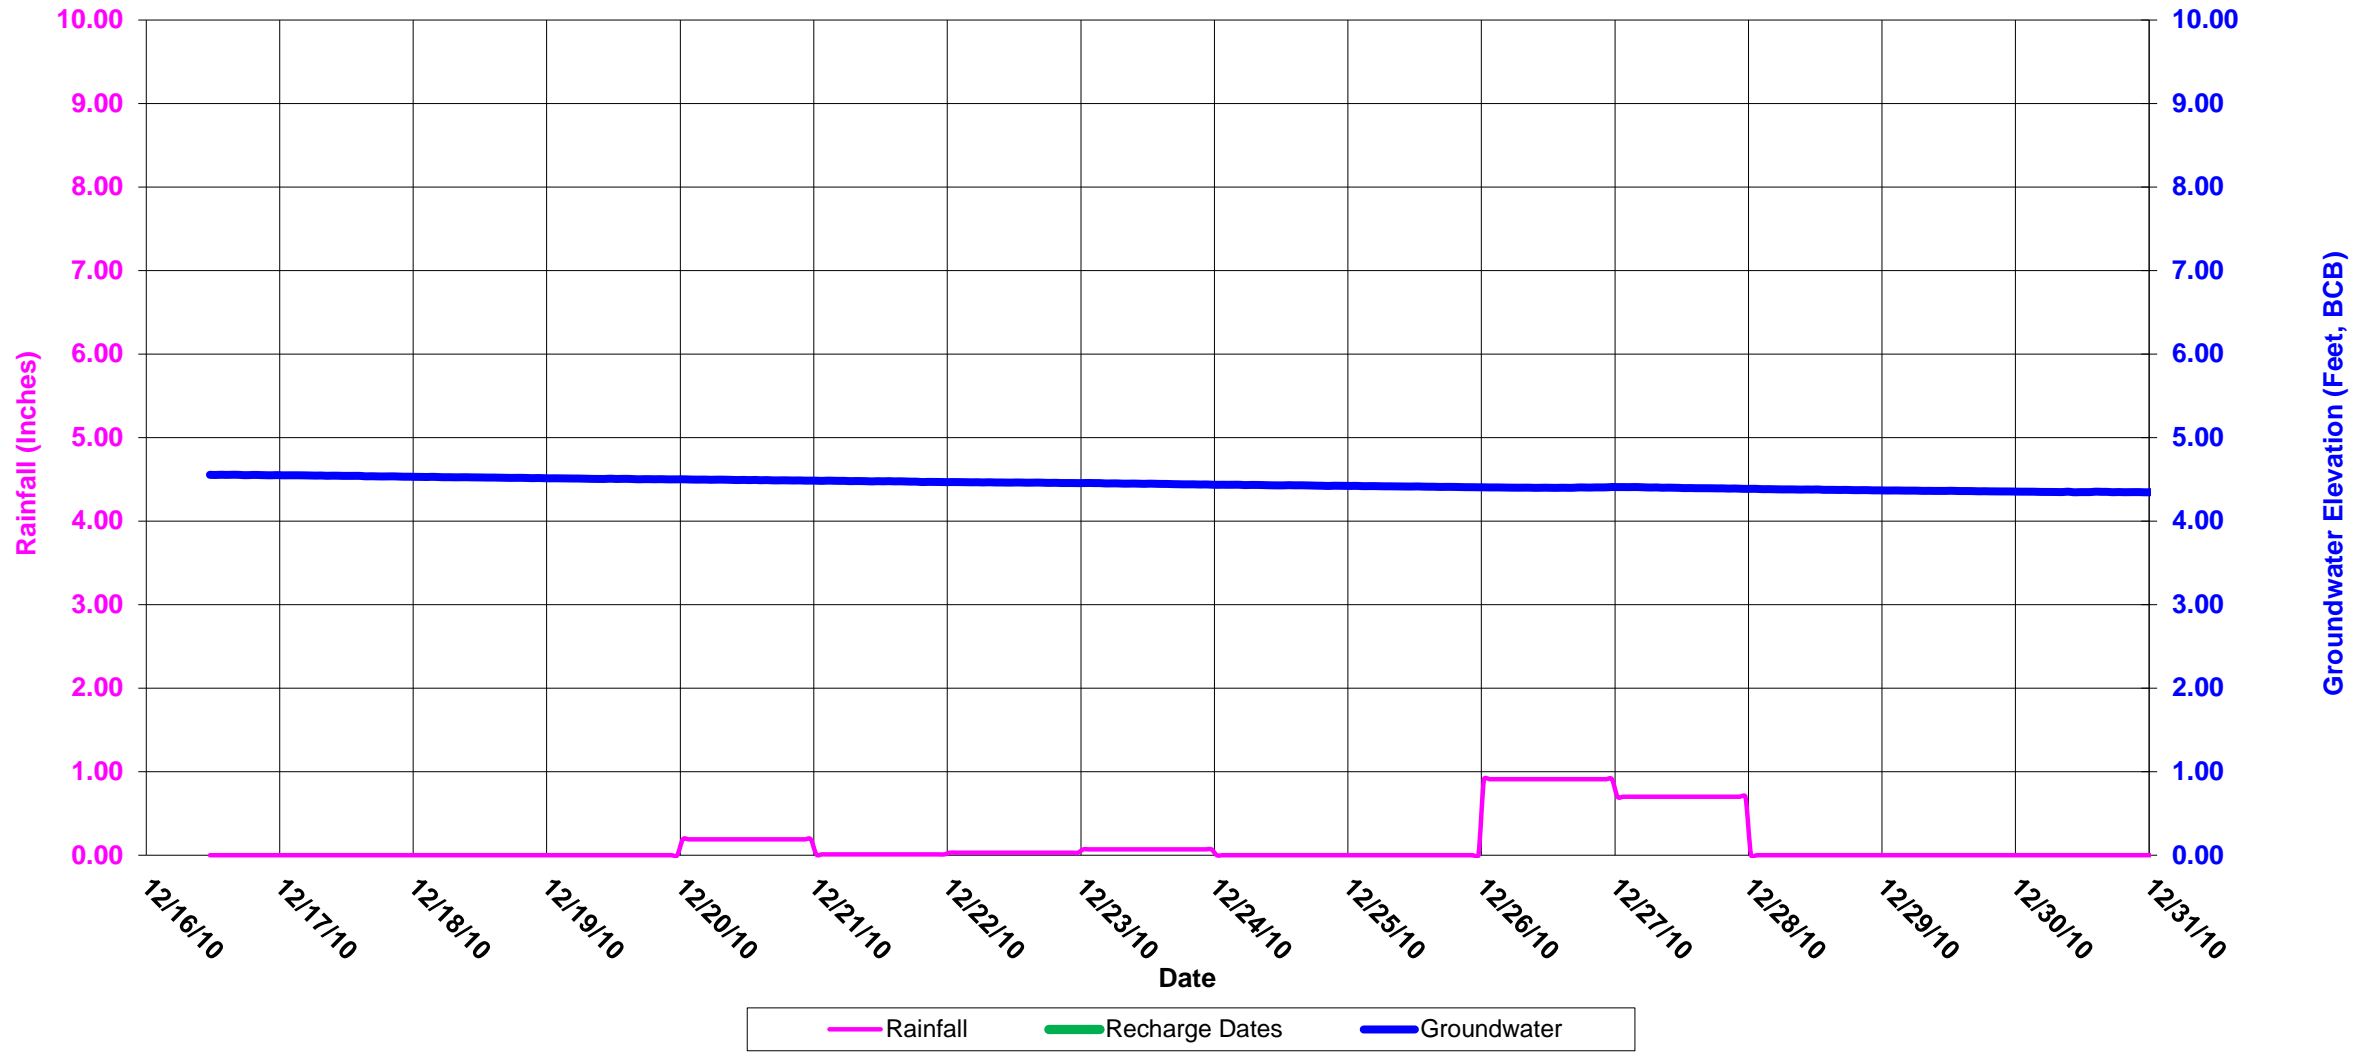

Boston Groundwater Trust (BGwT)

23J-1522: Corner of Dartmouth St. and Commonwealth Ave., adjacent to 151 Commonwealth Ave.