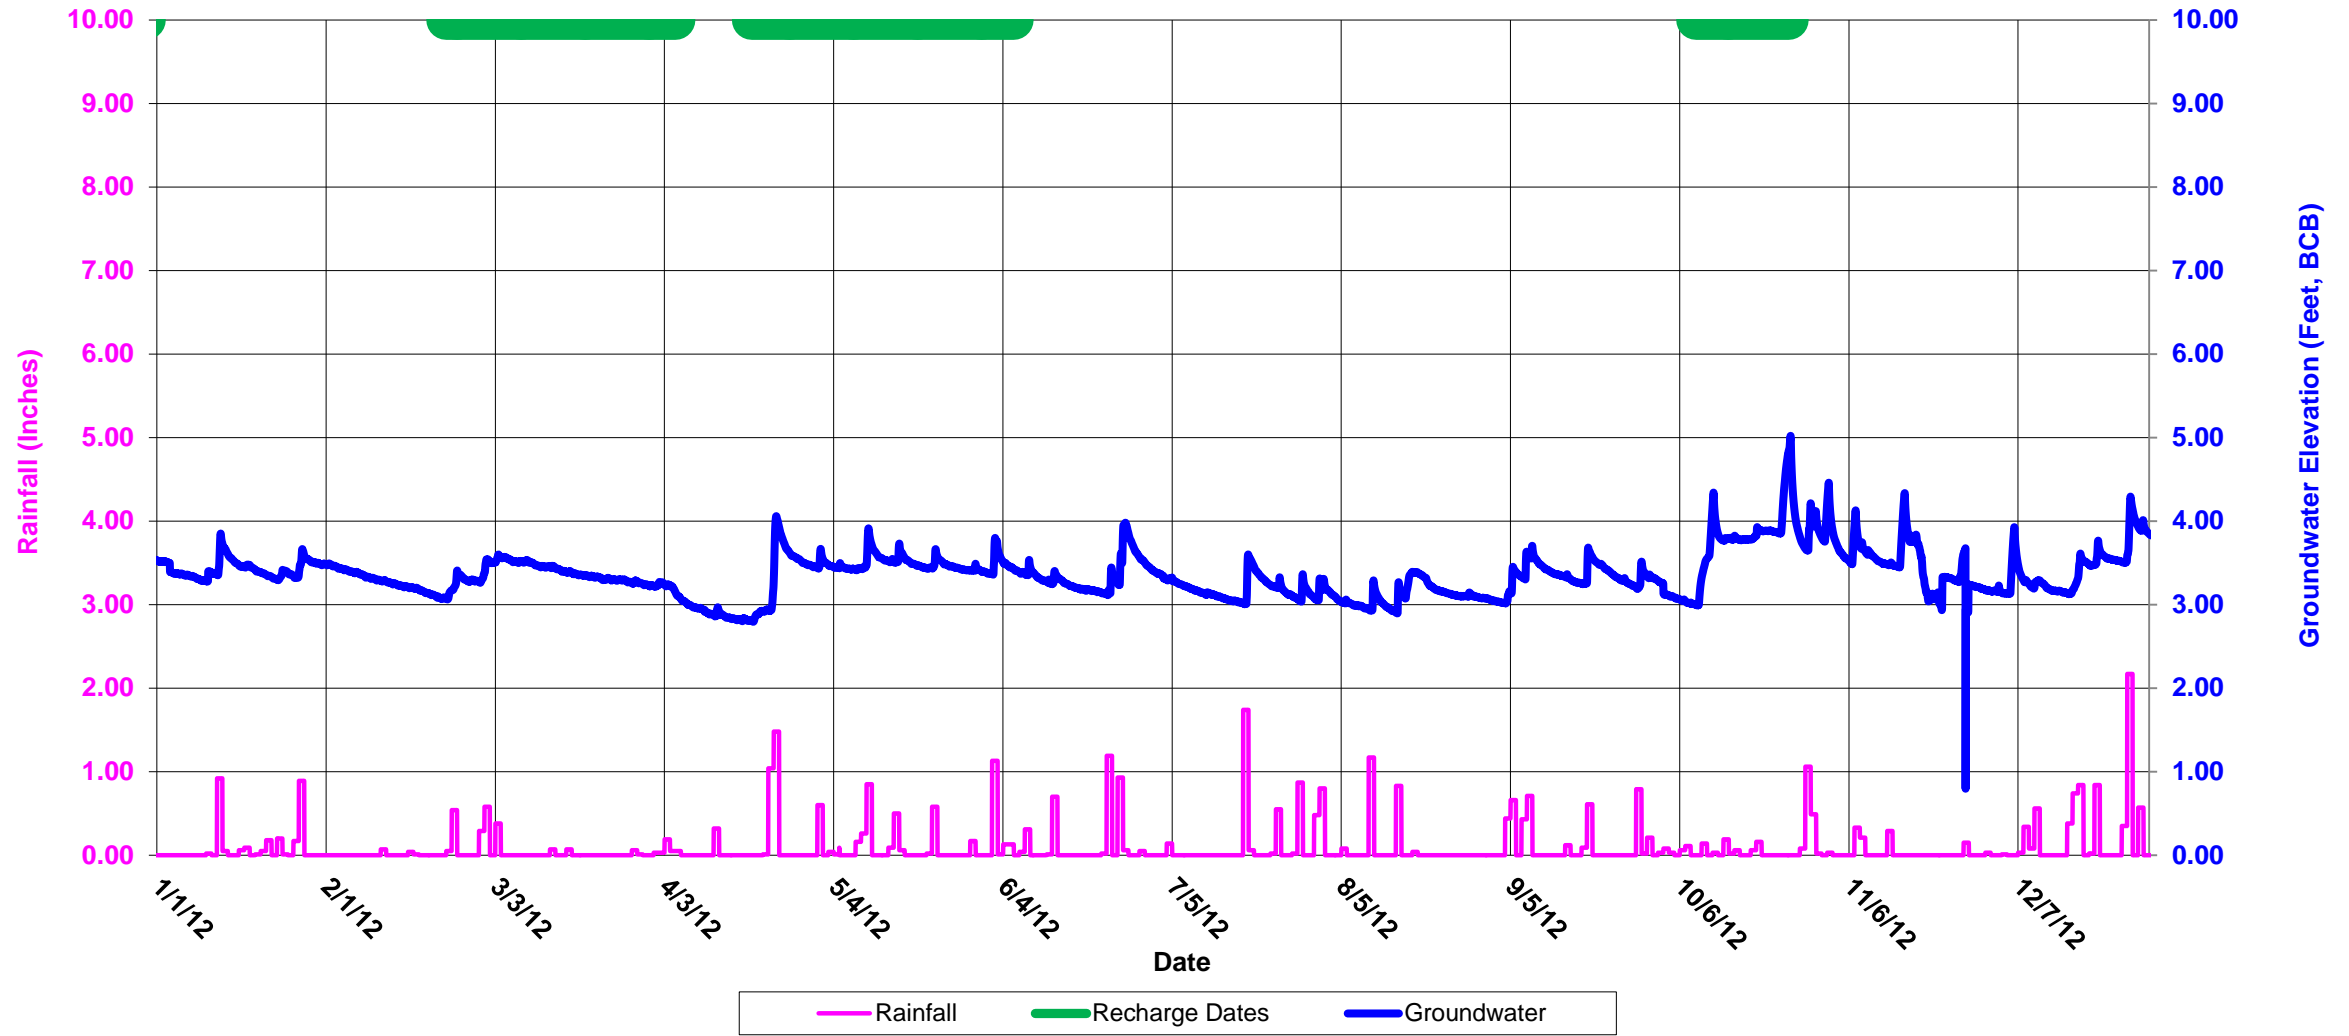

Boston Groundwater Trust (BGwT)

23J-0813: On Dartmouth St., adjacent to 330 Dartmouth St.

Boston Groundwater Trust (BGwT)

23J-0813: On Dartmouth St., adjacent to 330 Dartmouth St.

Boston Groundwater Trust (BGwT)