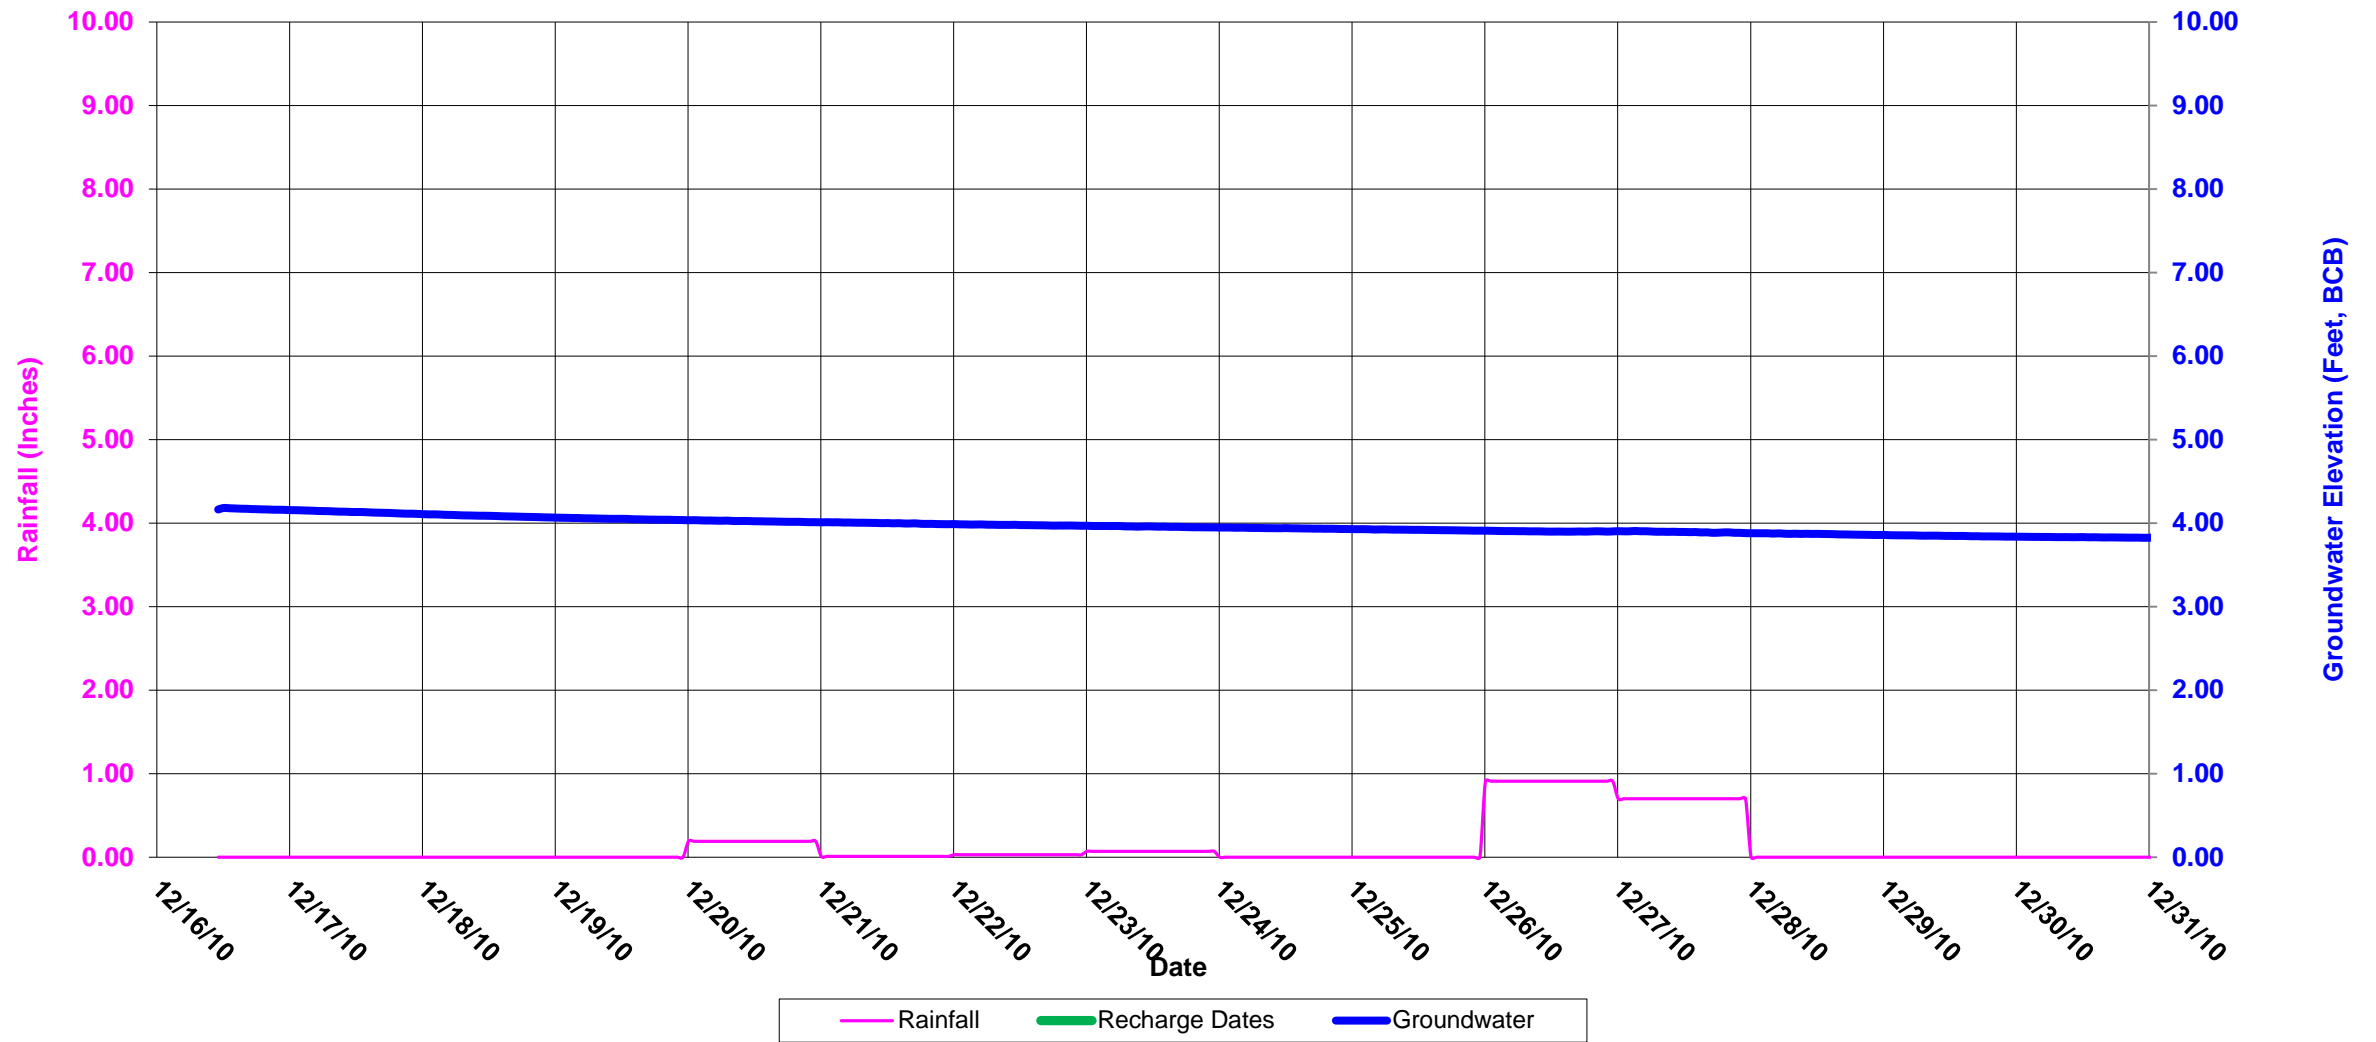

Boston Groundwater Trust (BGwT)

23J-0863: On Marlborough St., in front of 129 Marlborough St.