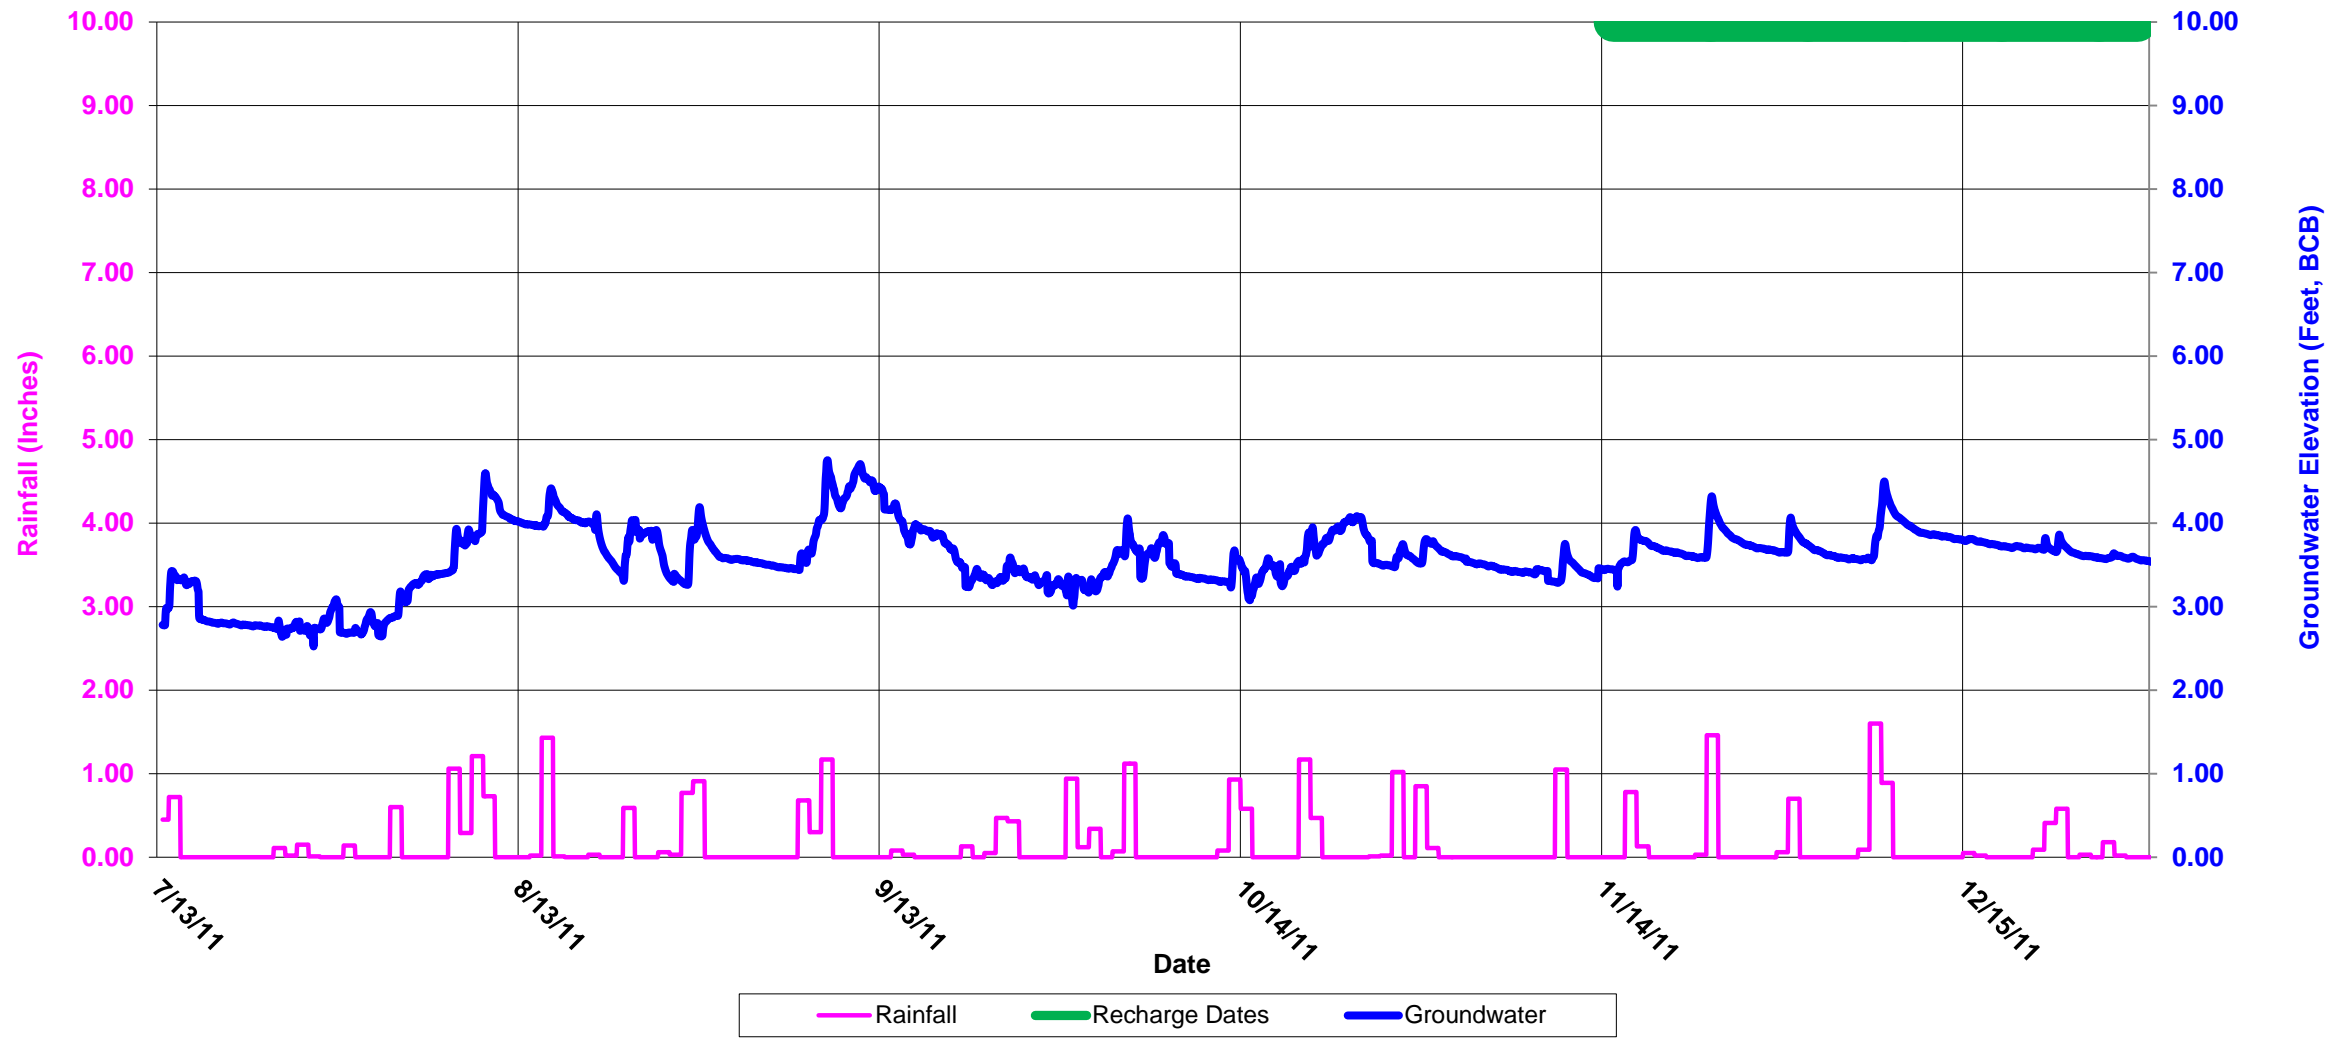

Boston Groundwater Trust (BGwT)

23J-0813: On Dartmouth St., adjacent to 330 Dartmouth St.

Boston Groundwater Trust (BGwT)

23J-0813: On Dartmouth St., adjacent to 330 Dartmouth St.

Boston Groundwater Trust (BGwT)