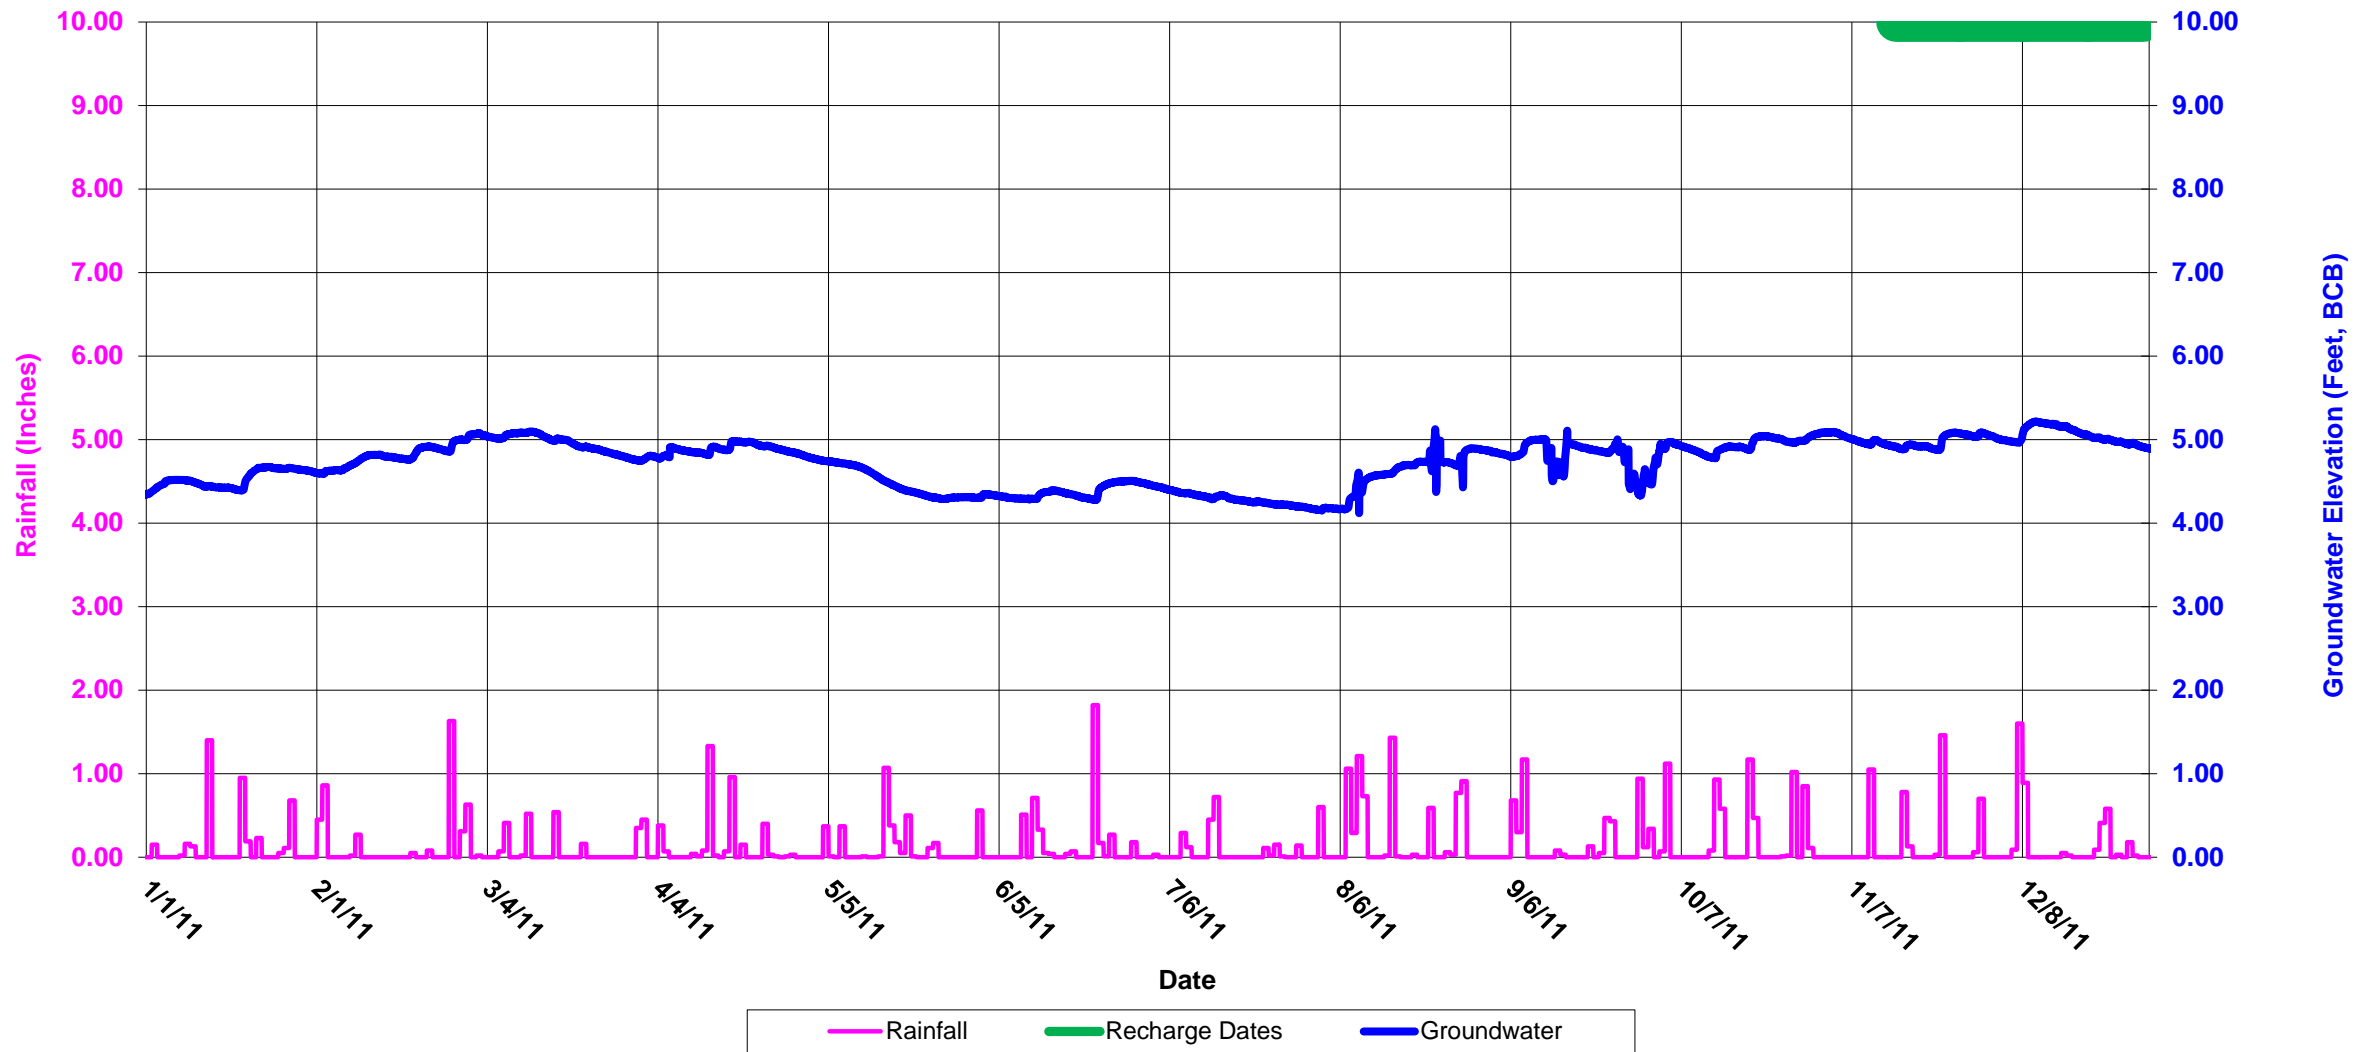

Boston Groundwater Trust (BGwT)

23J-1522: Corner of Dartmouth St. and Commonwealth Ave., adjacent to 151 Commonwealth Ave.