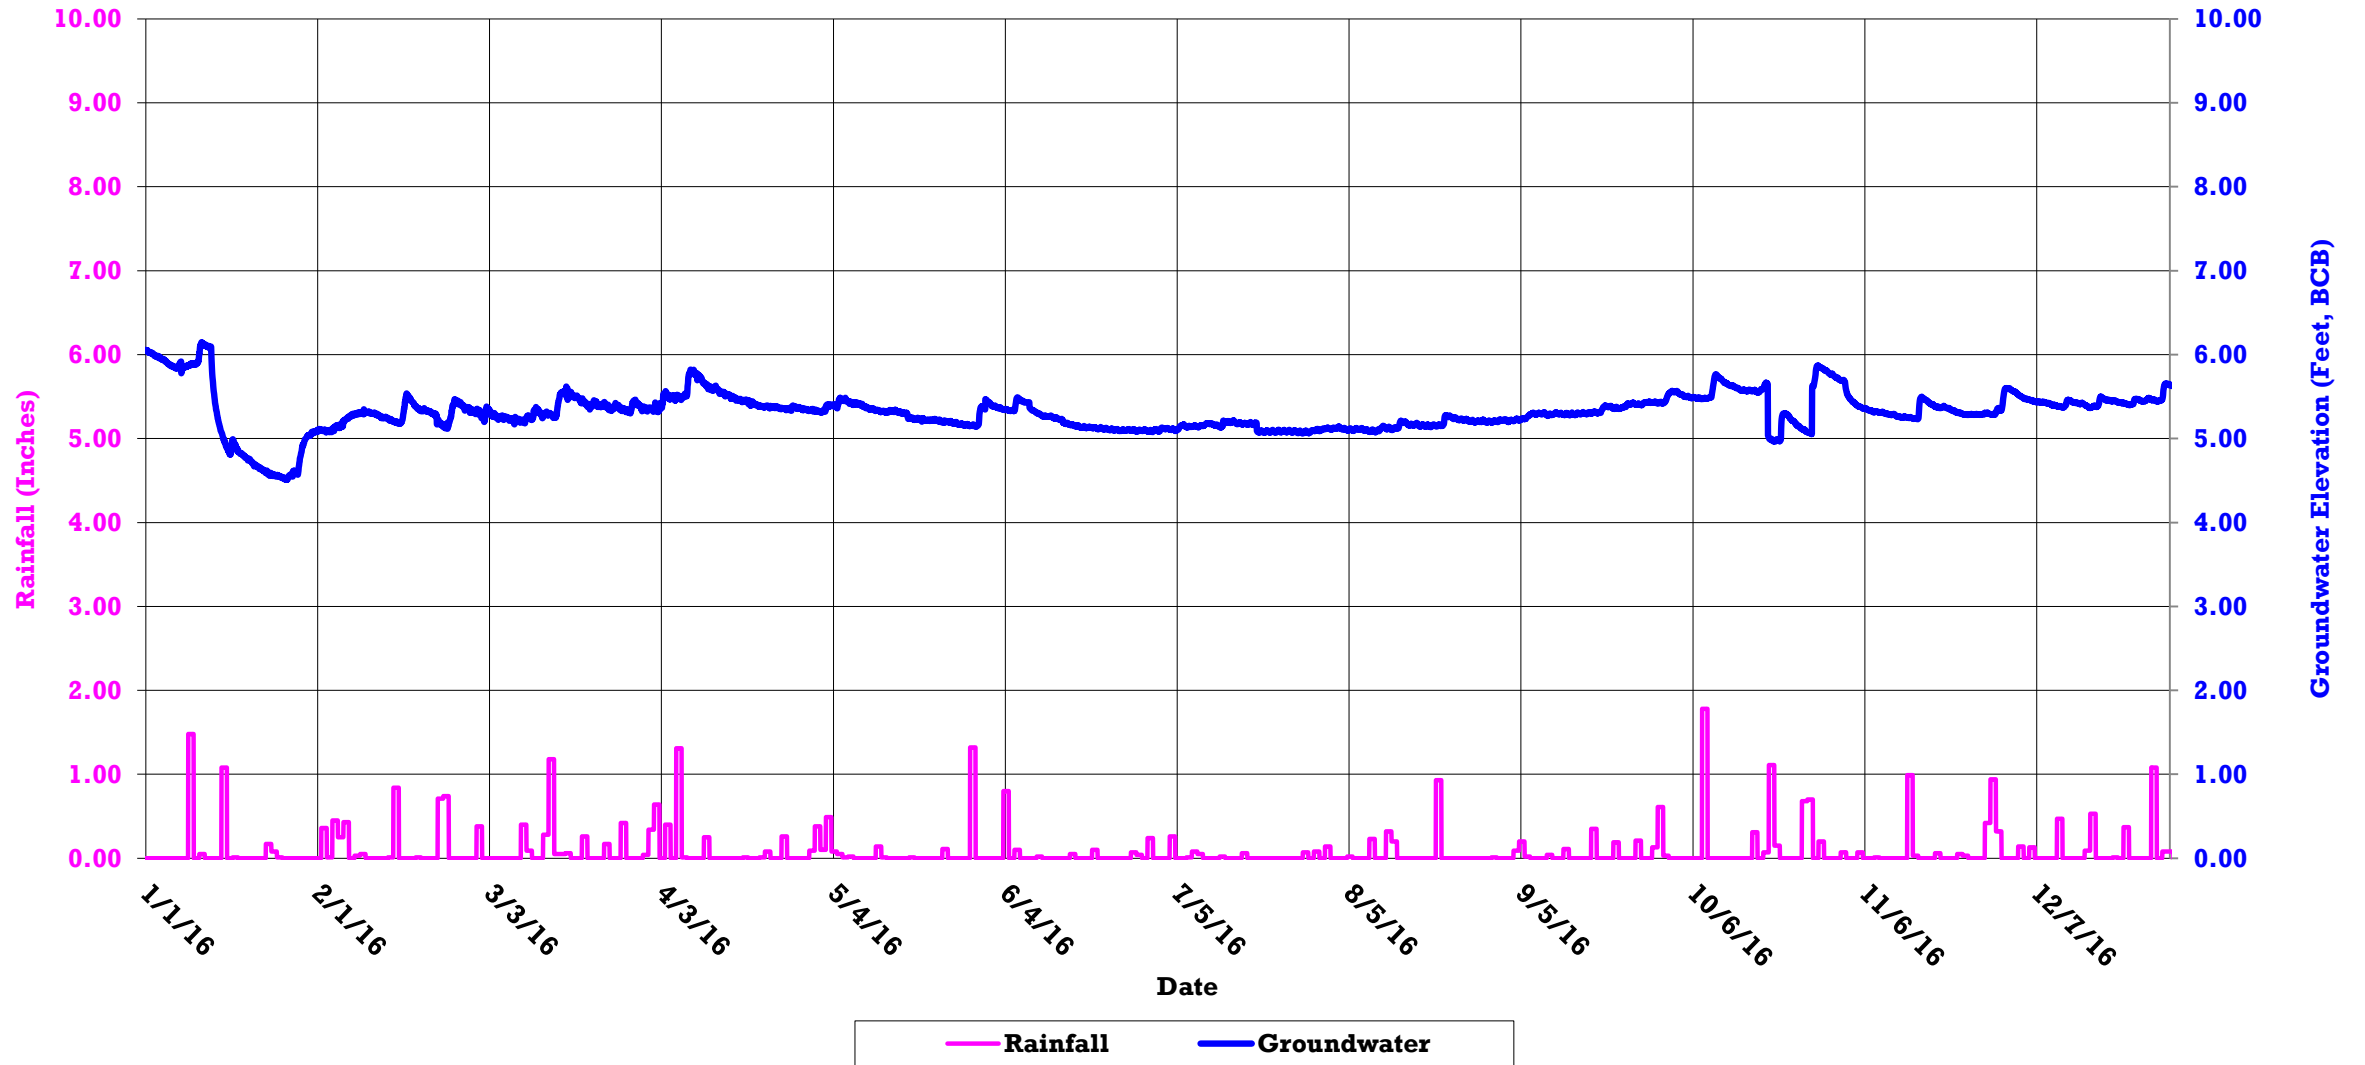

Boston Groundwater Trust (BGwT)

22J-1167: On Cazenove St., in front of 17 Cazenove St.

Boston Groundwater Trust (BGwT)

22J-1245: At the End of St. Charles St., in the street, adjacent to Back Bay Station Wall

Boston Groundwater Trust (BGwT)

22J-2023: On Tremont St., adjacent to 1 Appleton St.

Boston Groundwater Trust (BGwT)

22J-2047B: On Berkeley St., in front of 41 Berkeley St.