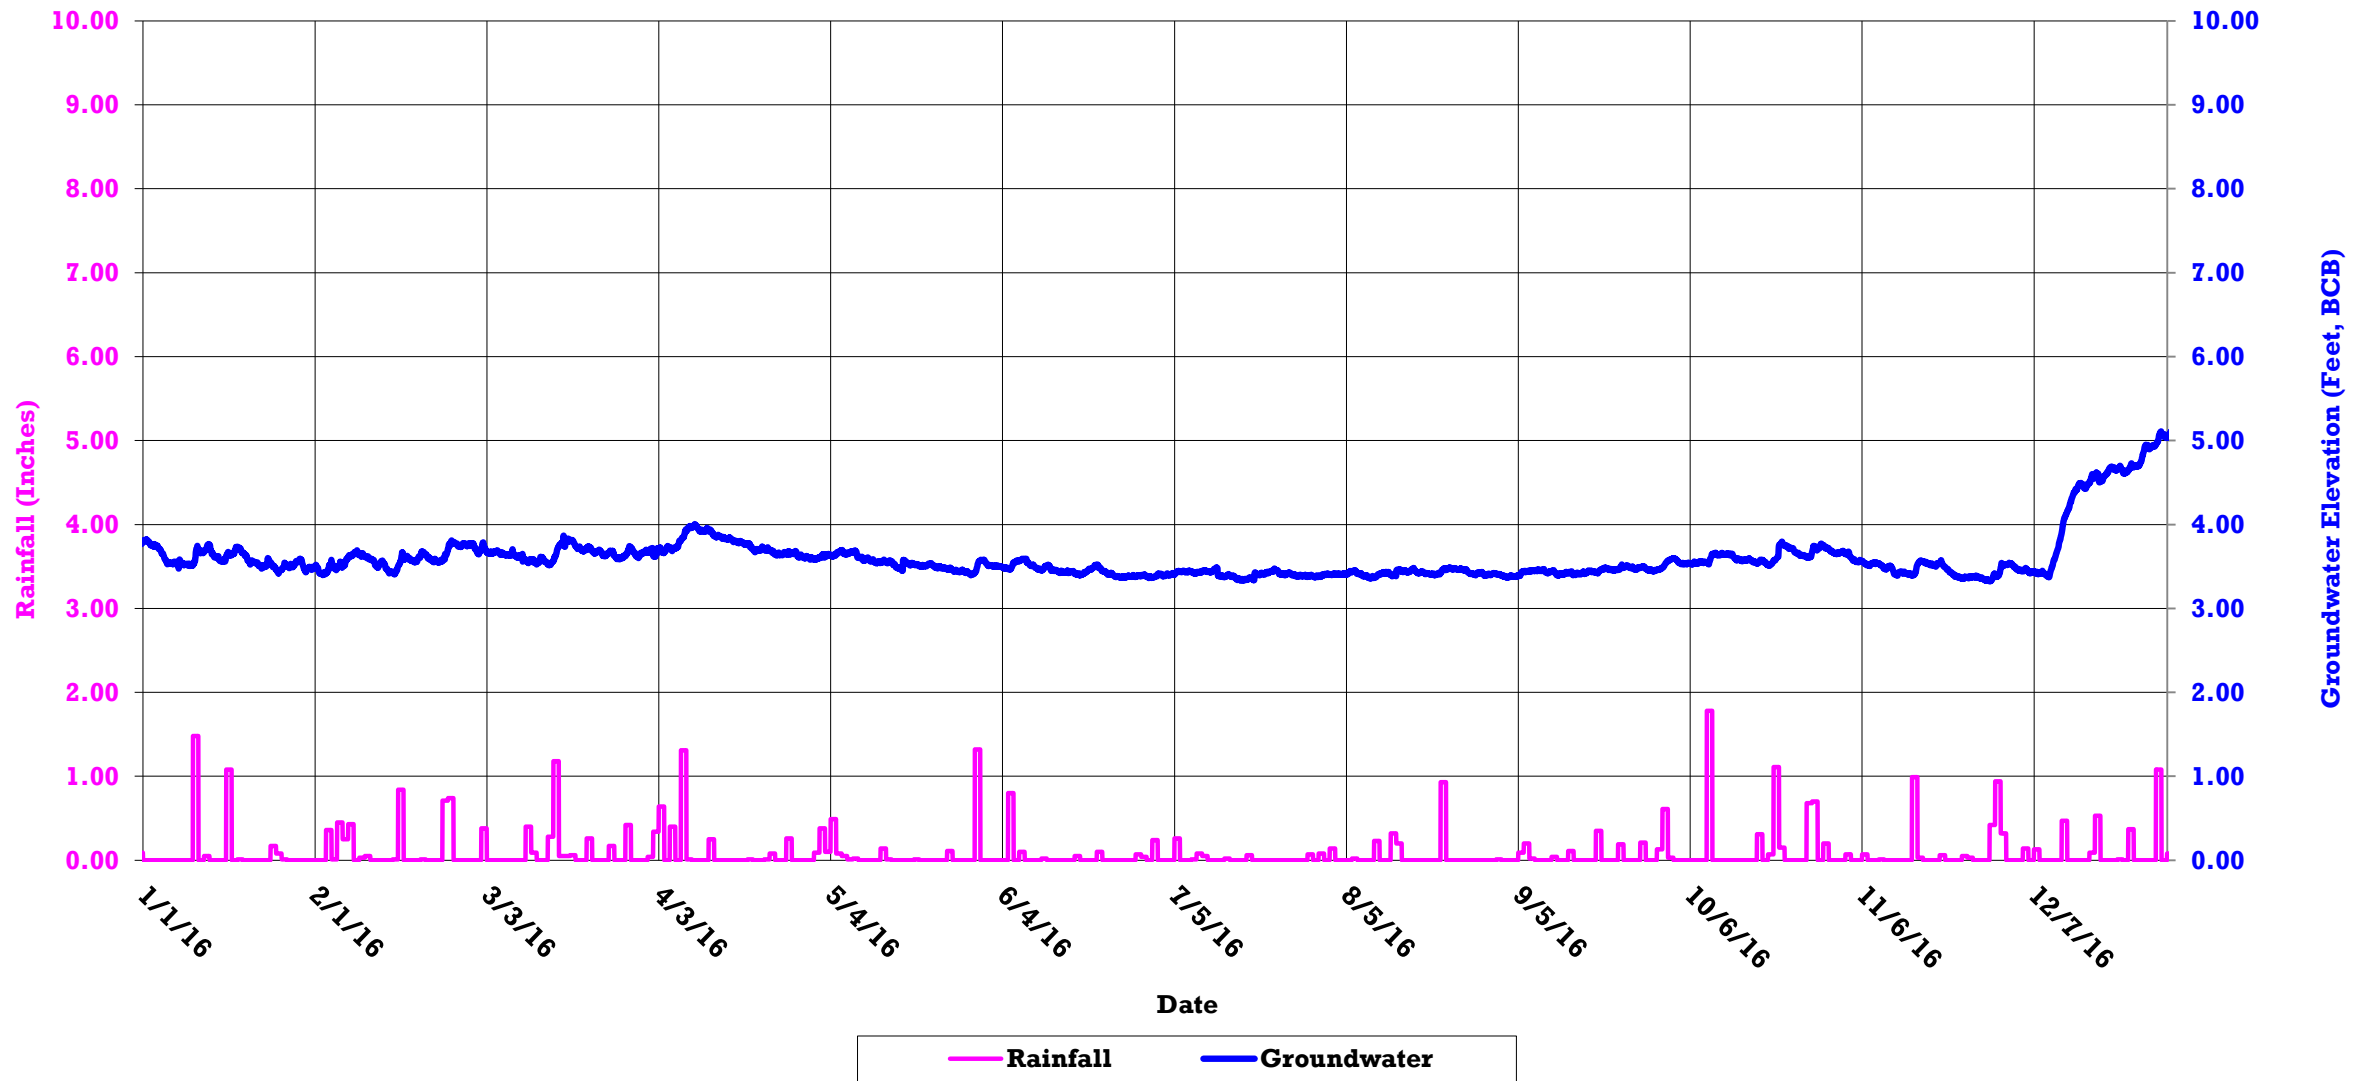

Boston Groundwater Trust (BGwT)

22J-1167: On Cazenove St., in front of 17 Cazenove St.

Boston Groundwater Trust (BGwT)

22J-1245: At the End of St. Charles St., in the street, adjacent to Back Bay Station Wall

Boston Groundwater Trust (BGwT)

22J-2023: On Tremont St., adjacent to 1 Appleton St.

Boston Groundwater Trust (BGwT)

22J-2047B: On Berkeley St., in front of 41 Berkeley St.