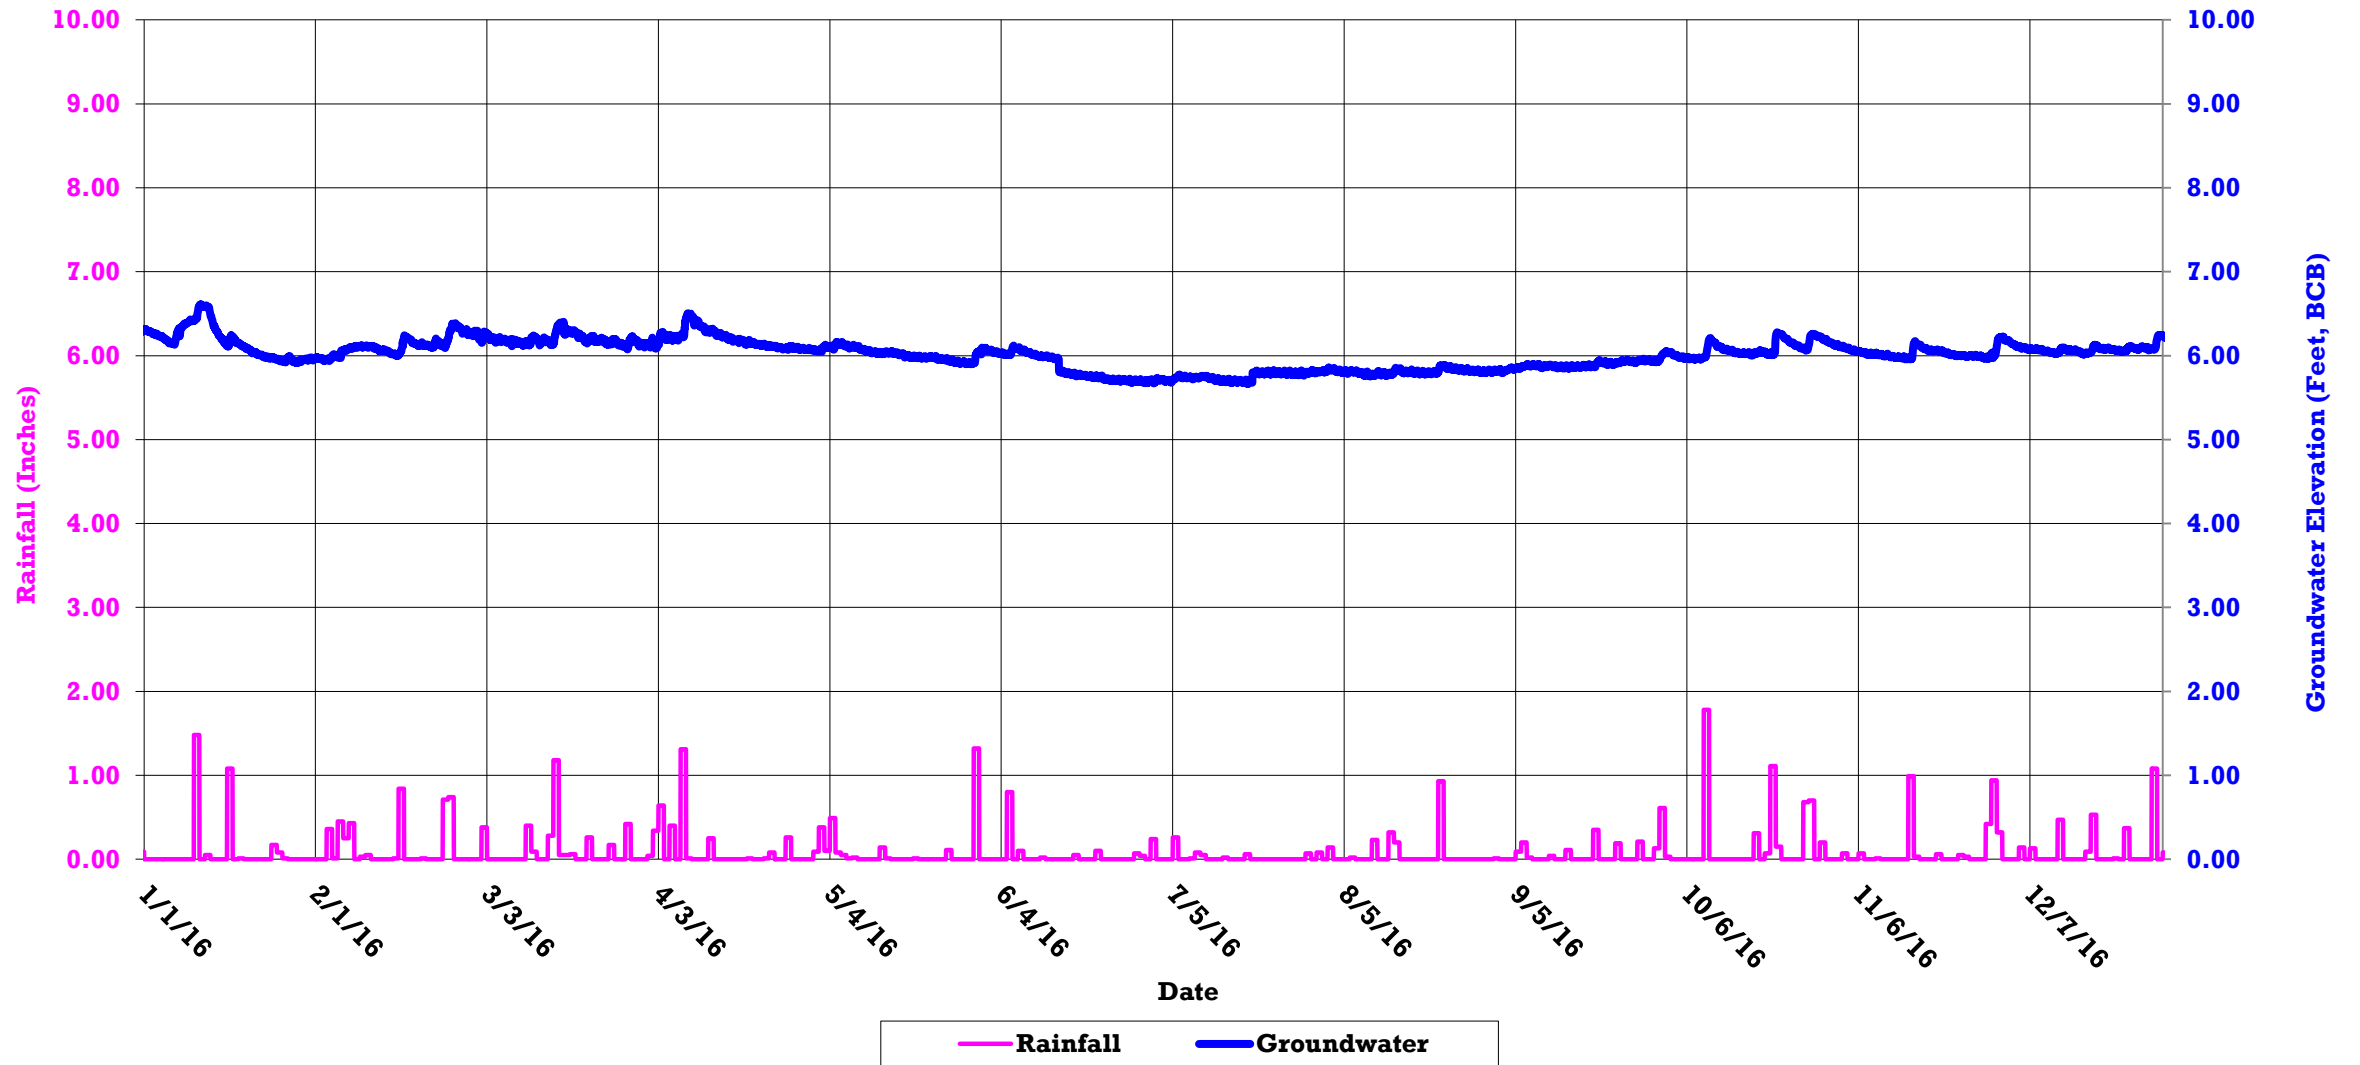

Boston Groundwater Trust (BGwT)

22J-1167: On Cazenove St., in front of 17 Cazenove St.

Boston Groundwater Trust (BGwT)

22J-1245: At the End of St. Charles St., in the street, adjacent to Back Bay Station Wall

Boston Groundwater Trust (BGwT)

22J-2023: On Tremont St., adjacent to 1 Appleton St.

Boston Groundwater Trust (BGwT)

22J-2047B: On Berkeley St., in front of 41 Berkeley St.