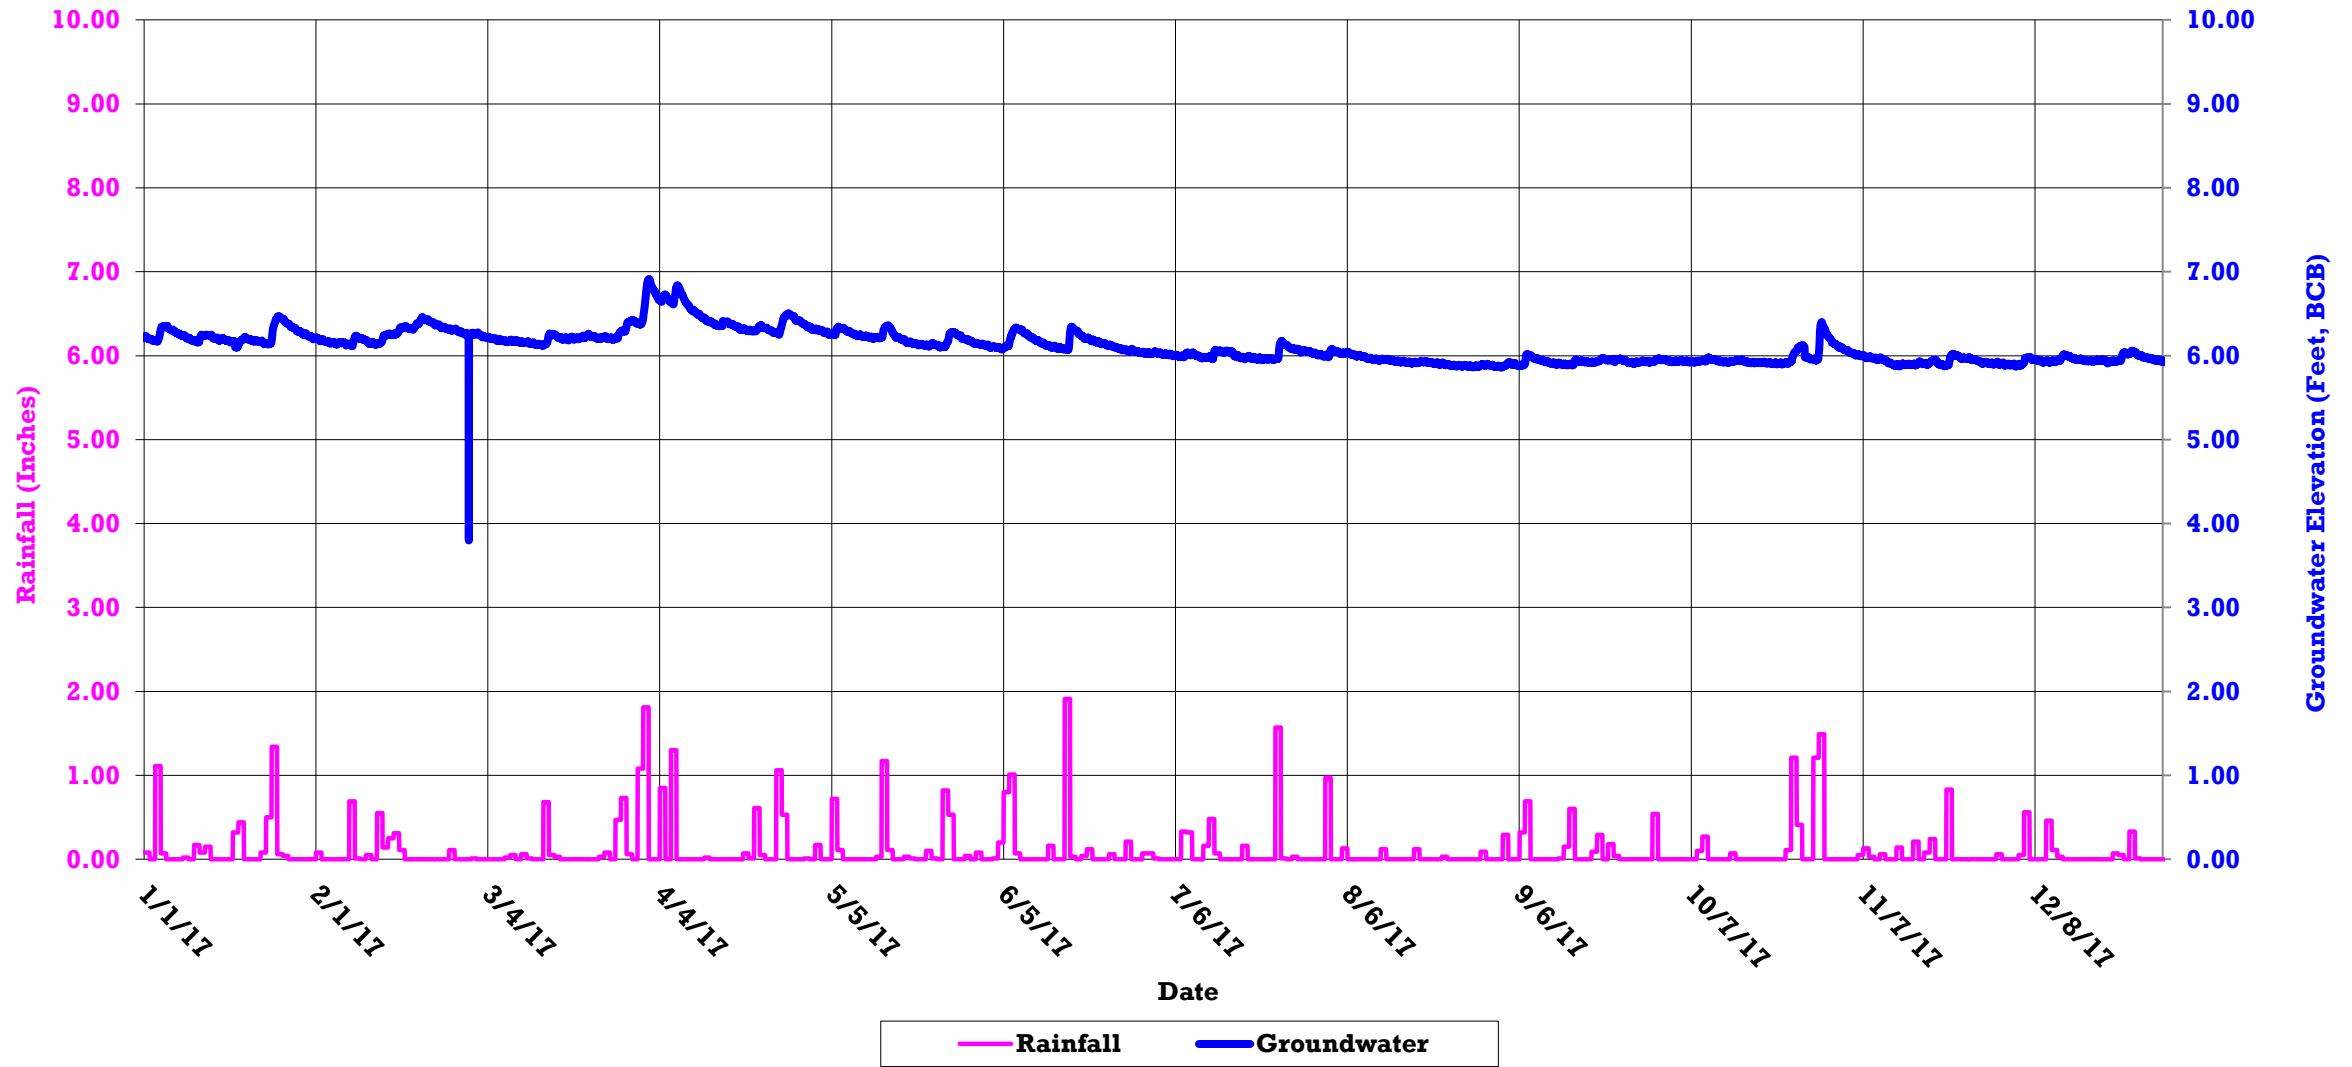

Boston Groundwater Trust (BGwT)

22J-1167: On Cazenove St., in front of 17 Cazenove St.

Boston Groundwater Trust (BGwT)

22J-1245: At the End of St. Charles St., in the street, adjacent to Back Bay Station Wall

Boston Groundwater Trust (BGwT)

22J-2023: On Tremont St., adjacent to 1 Appleton St.

Boston Groundwater Trust (BGwT)

22J-2047B: On Berkeley St., in front of 41 Berkeley St.