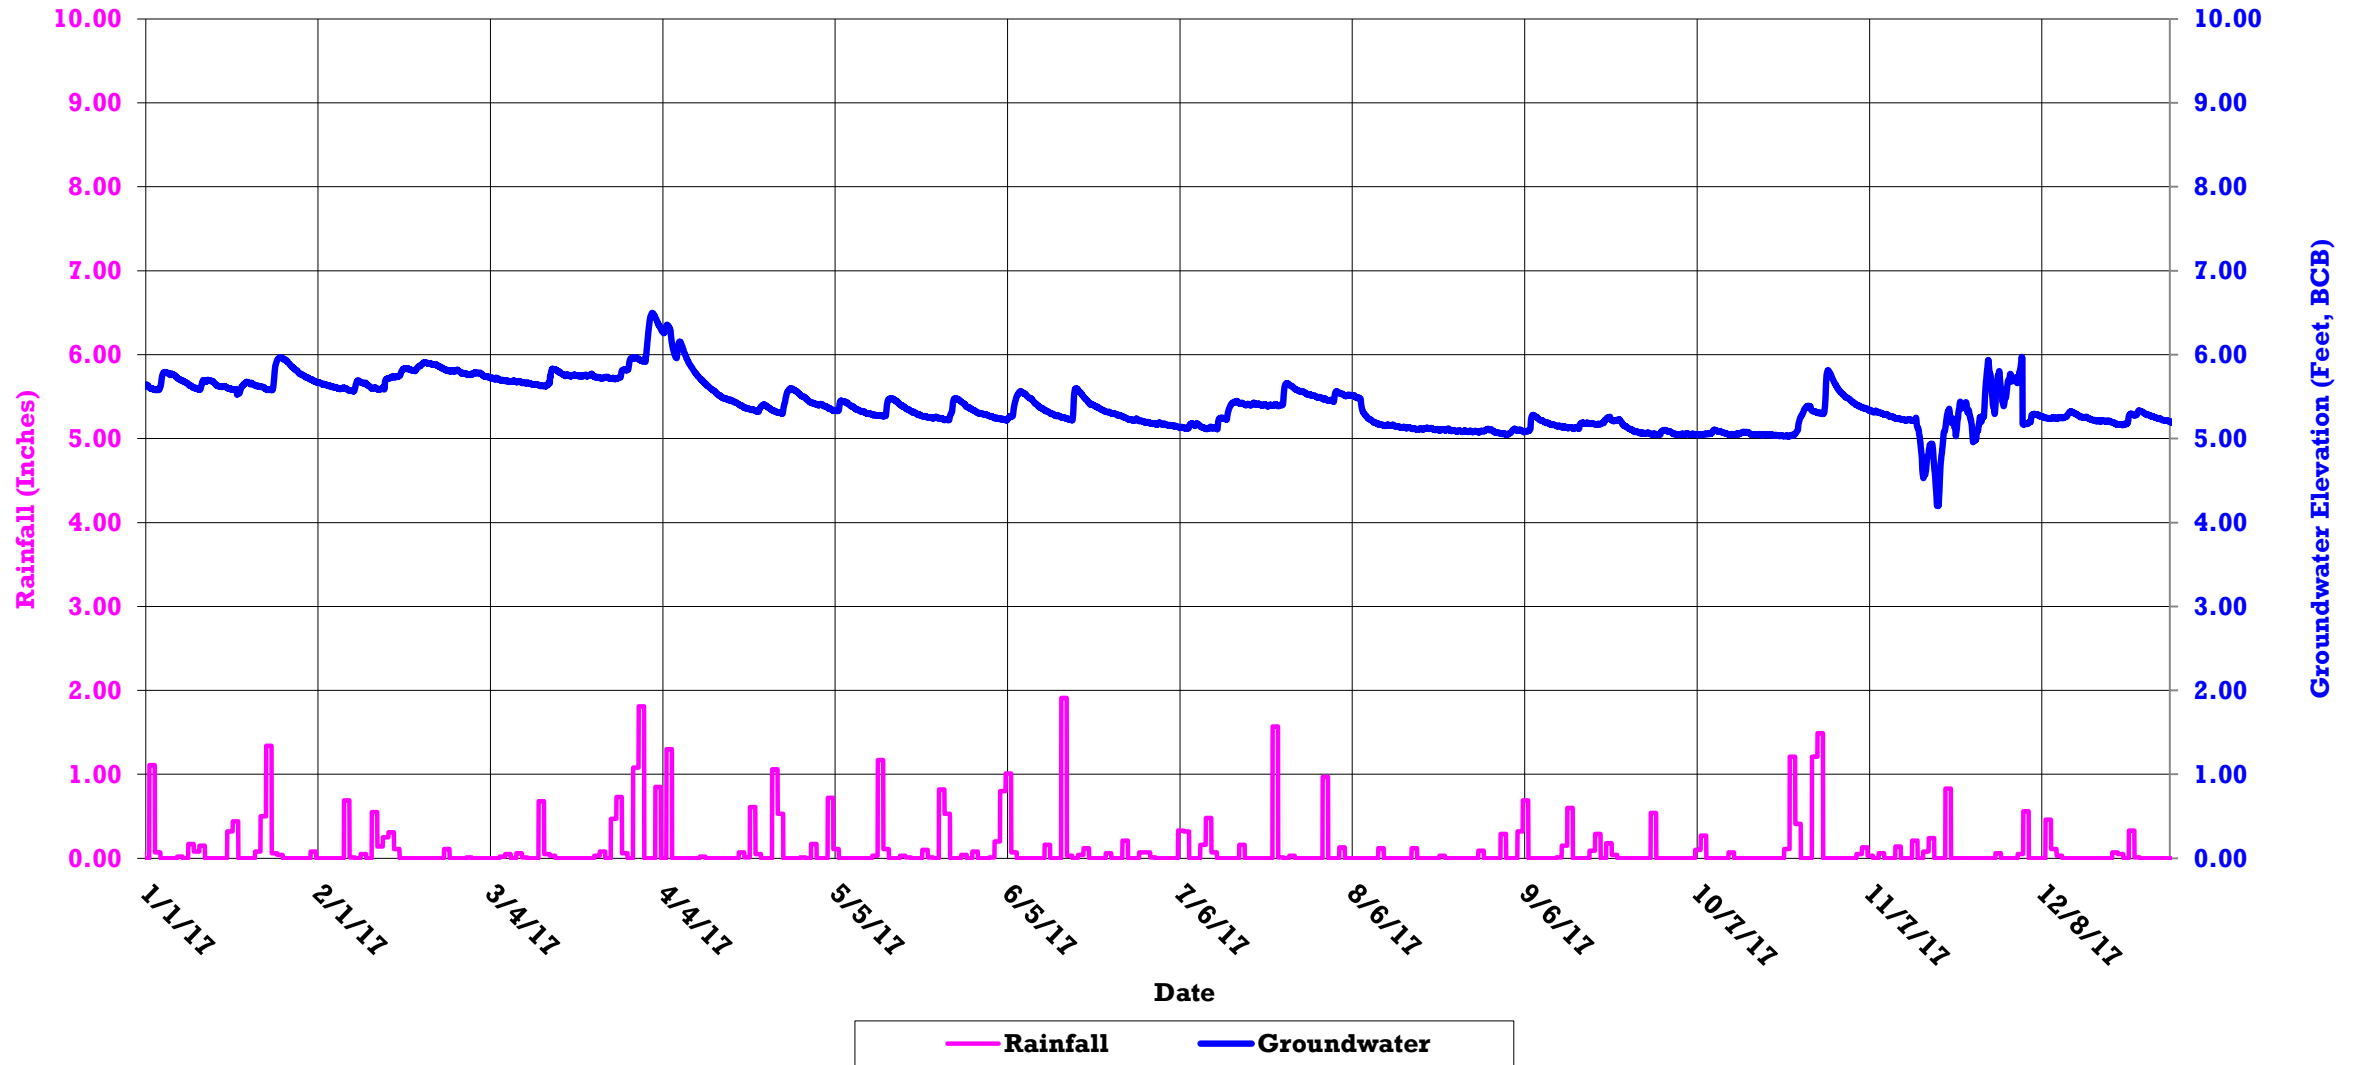

Boston Groundwater Trust (BGwT)

22J-1167: On Cazenove St., in front of 17 Cazenove St.

Boston Groundwater Trust (BGwT)

22J-1245: At the End of St. Charles St., in the street, adjacent to Back Bay Station Wall

Boston Groundwater Trust (BGwT)

22J-2023: On Tremont St., adjacent to 1 Appleton St.

Boston Groundwater Trust (BGwT)

22J-2047B: On Berkeley St., in front of 41 Berkeley St.