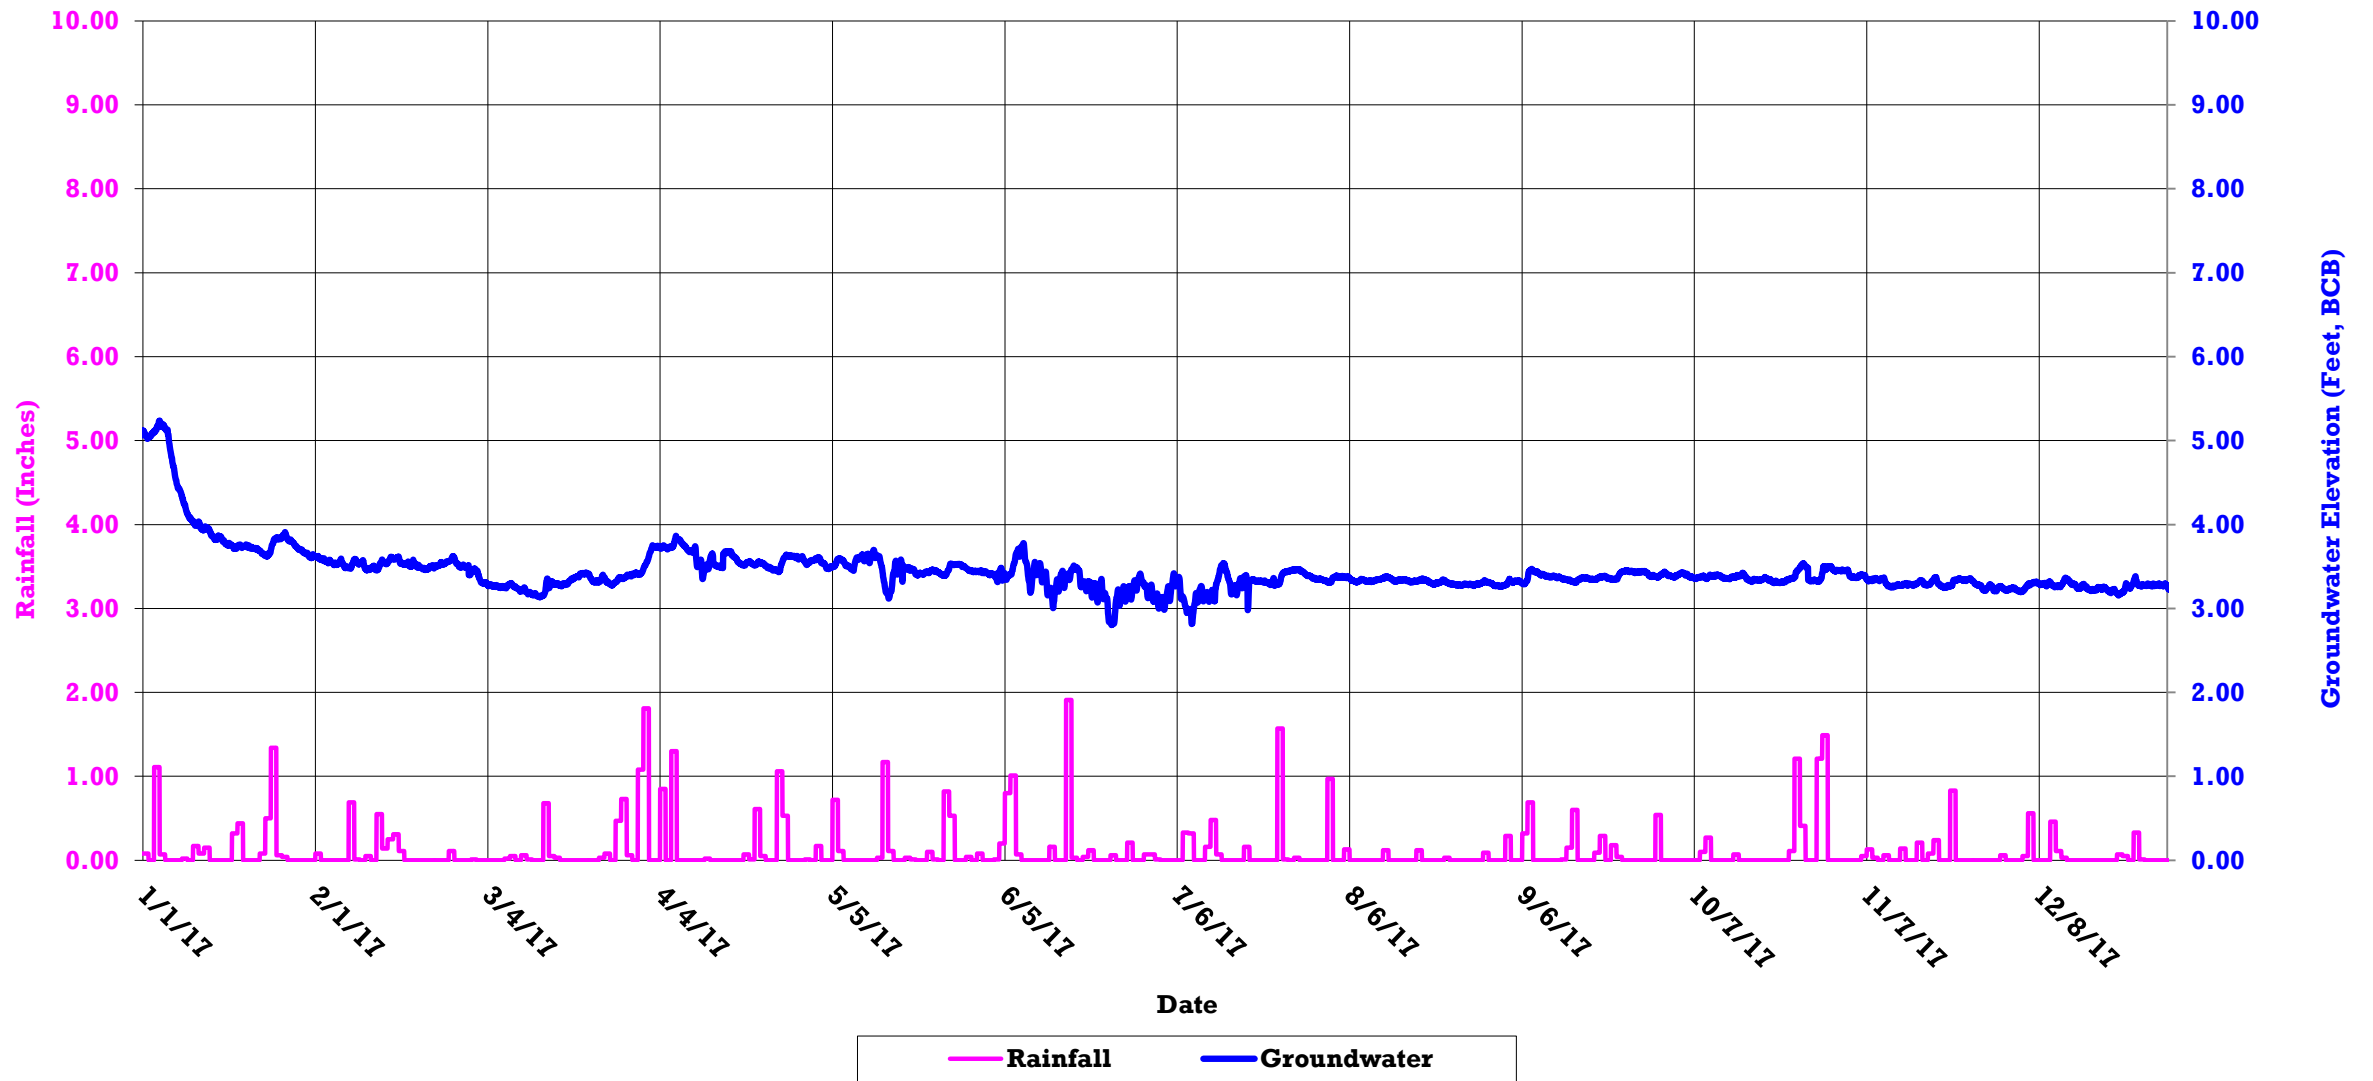

Boston Groundwater Trust (BGwT)

22J-1167: On Cazenove St., in front of 17 Cazenove St.

Boston Groundwater Trust (BGwT)

22J-1245: At the End of St. Charles St., in the street, adjacent to Back Bay Station Wall

Boston Groundwater Trust (BGwT)

22J-2023: On Tremont St., adjacent to 1 Appleton St.

Boston Groundwater Trust (BGwT)

22J-2047B: On Berkeley St., in front of 41 Berkeley St.