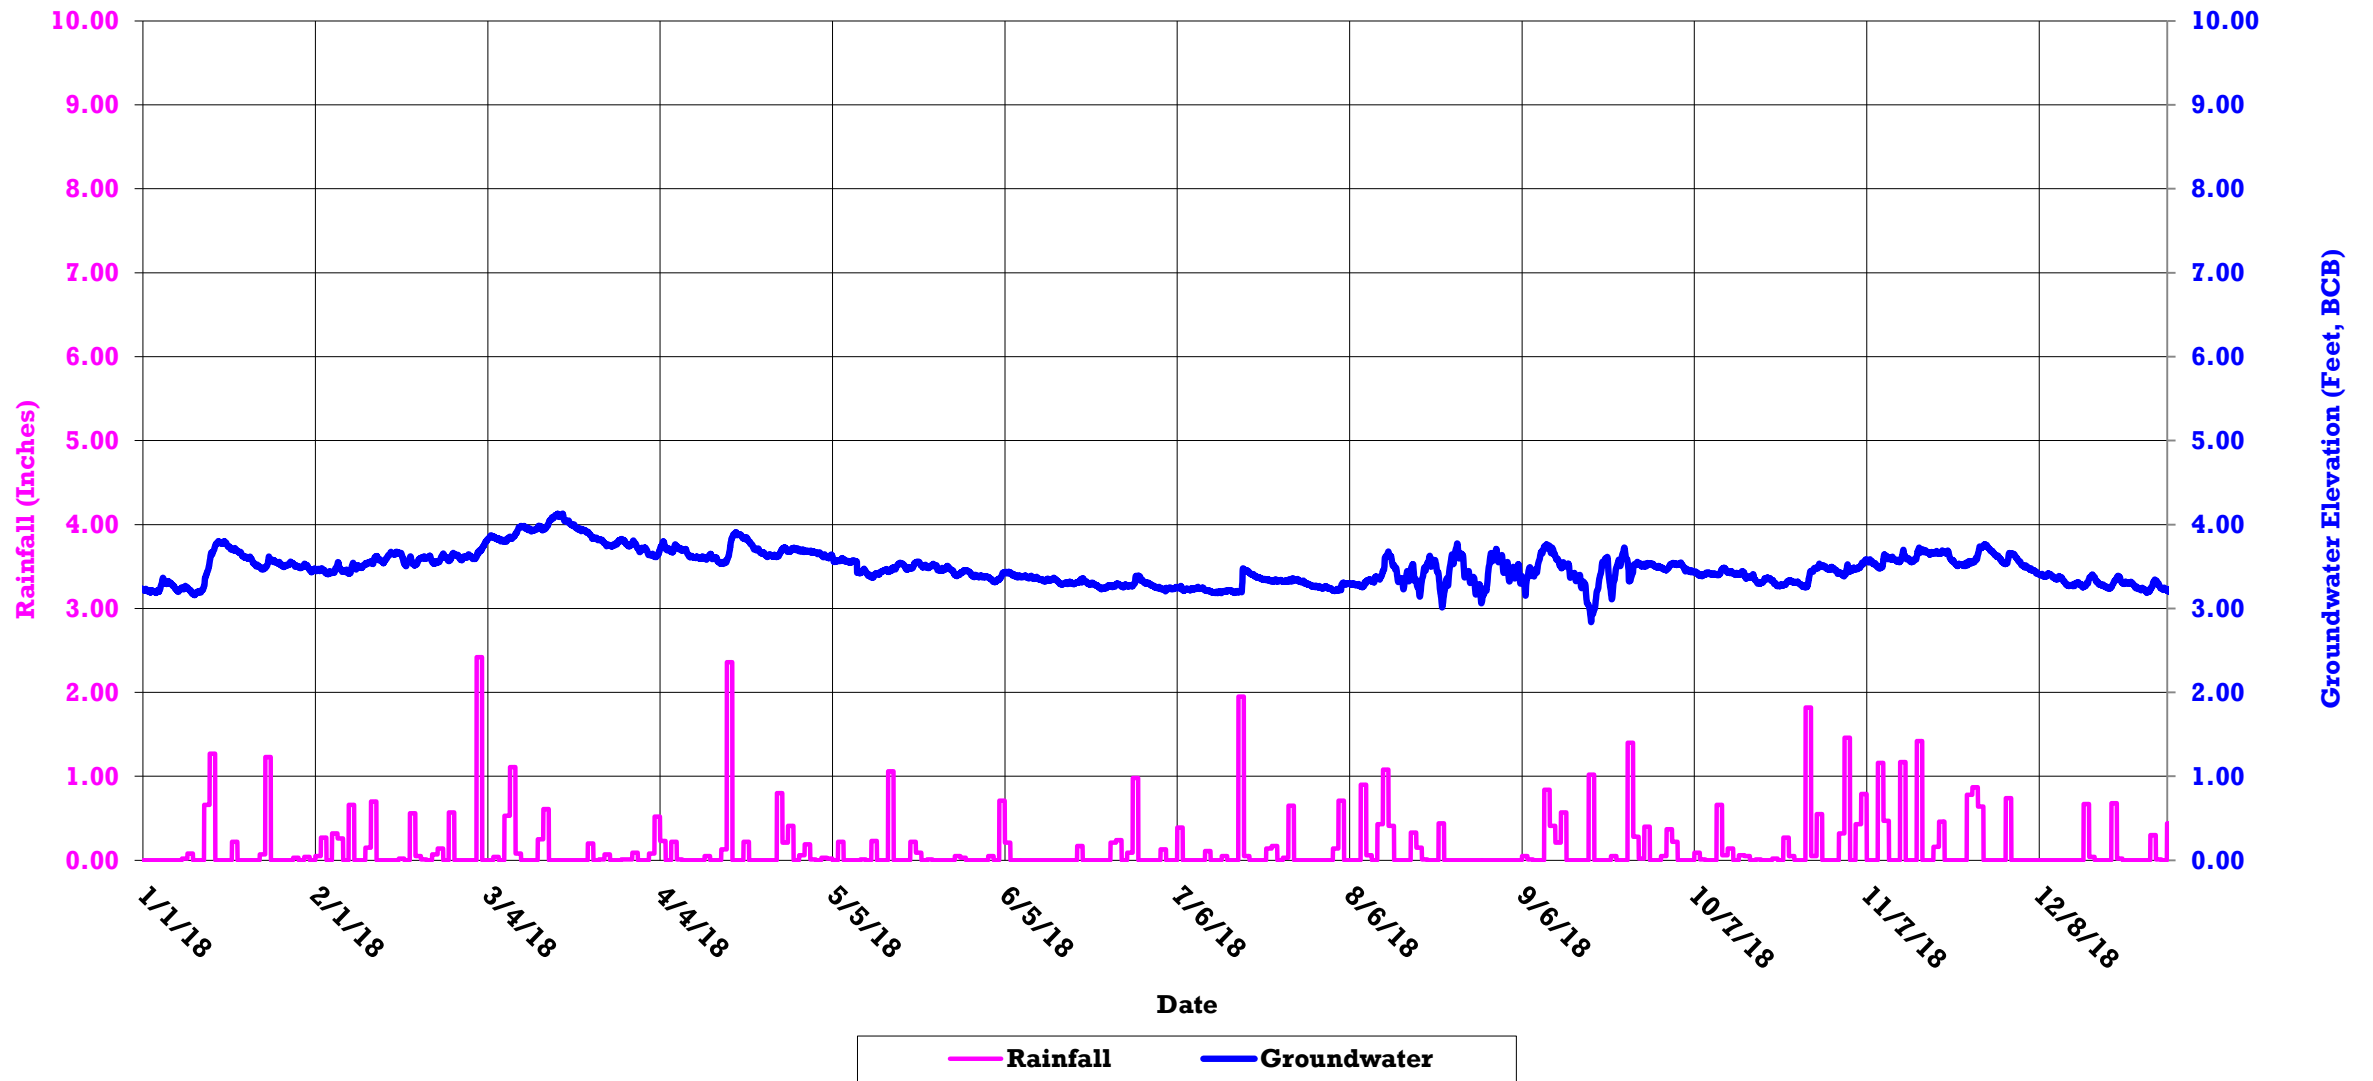

Boston Groundwater Trust (BGwT)

22J-1167: On Cazenove St., in front of 17 Cazenove St.

Boston Groundwater Trust (BGwT)

22J-1245: At the End of St. Charles St., in the street, adjacent to Back Bay Station Wall

Boston Groundwater Trust (BGwT)

22J-2023: On Tremont St., adjacent to 1 Appleton St.

Boston Groundwater Trust (BGwT)

22J-2047B: On Berkeley St., in front of 41 Berkeley St.