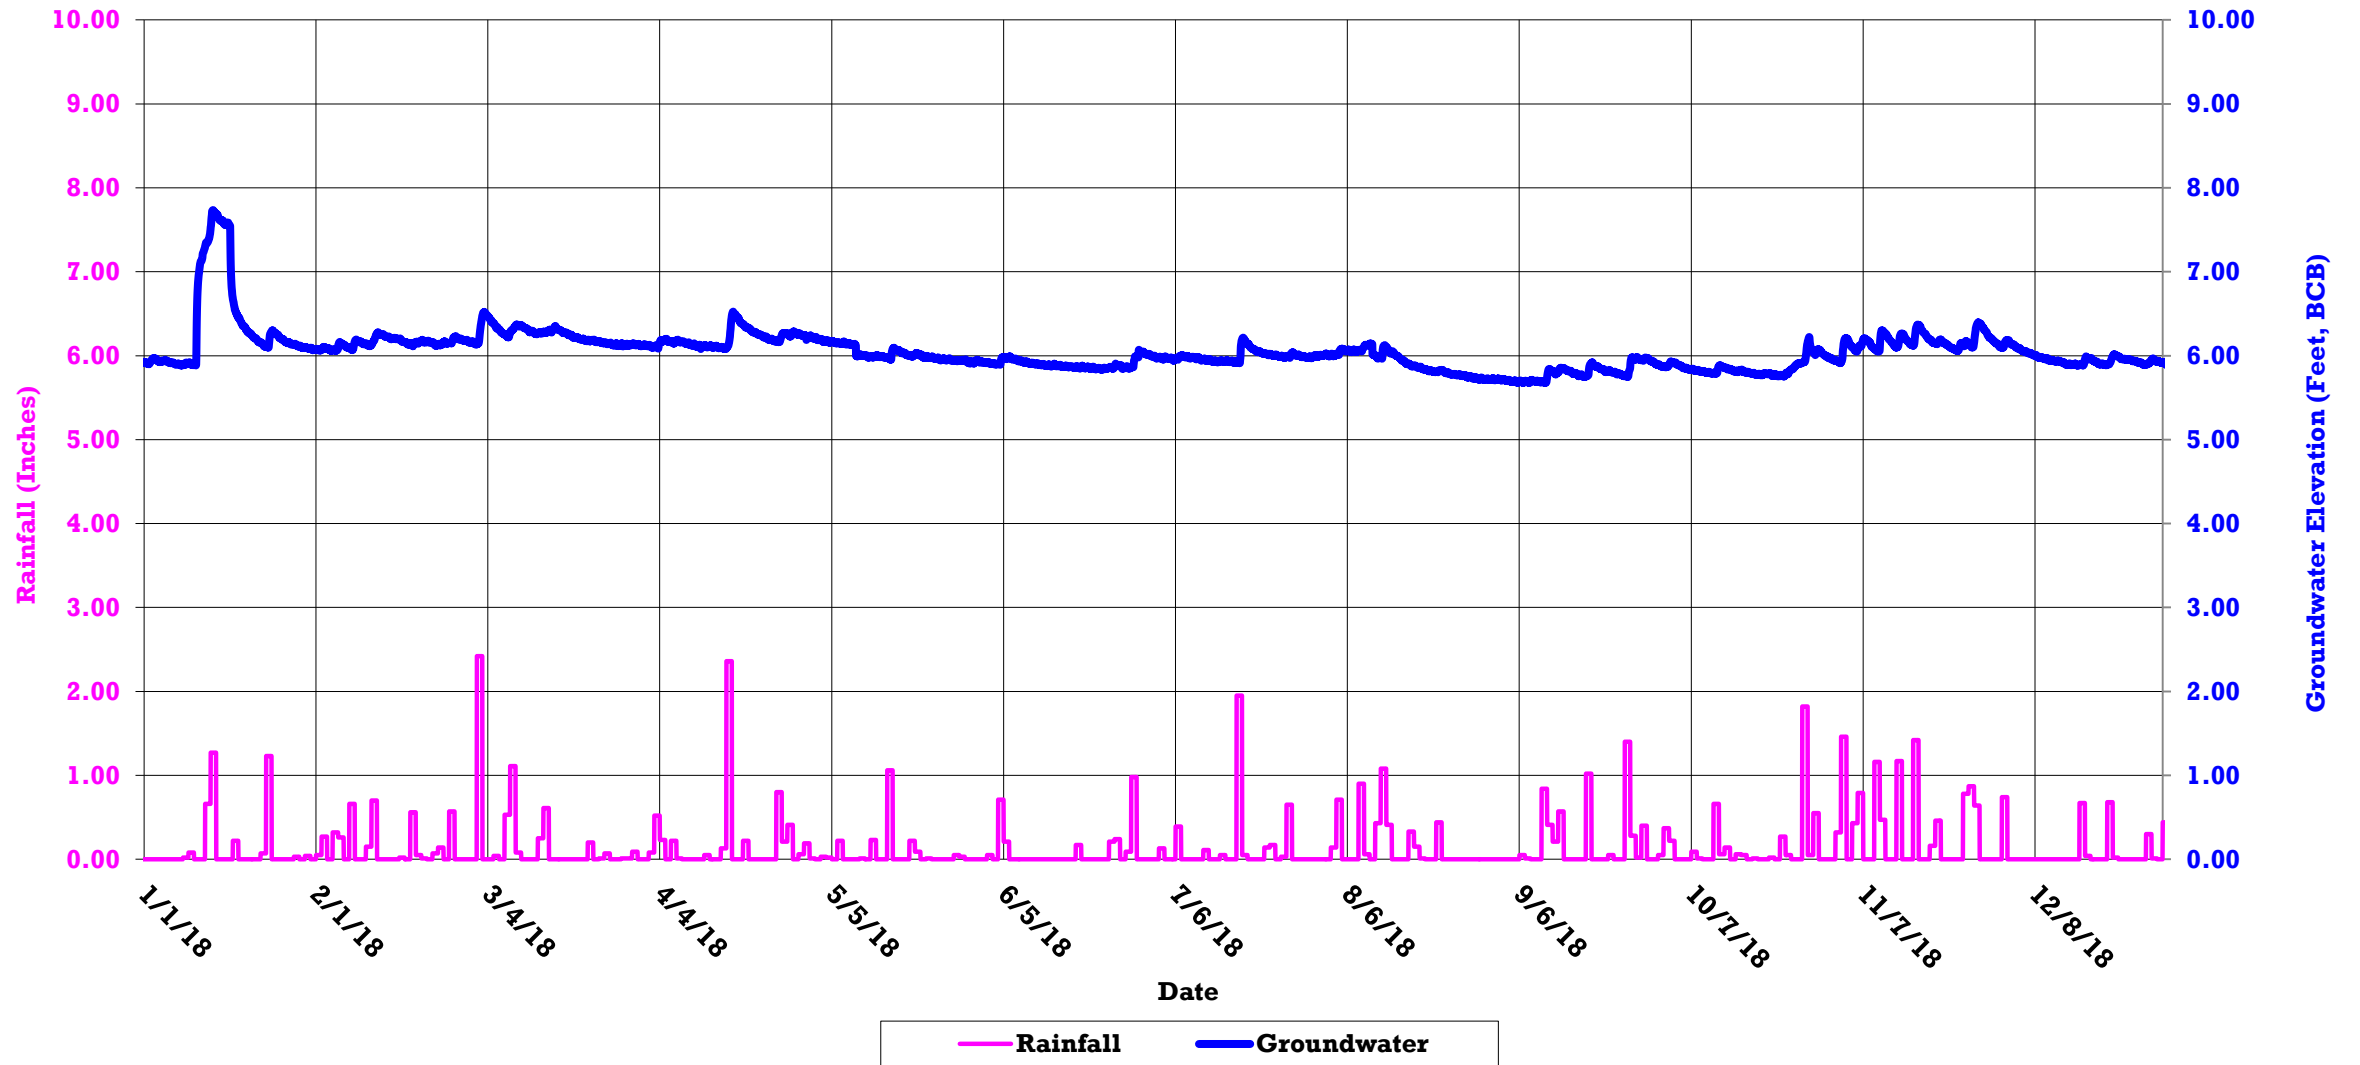

Boston Groundwater Trust (BGwT)

22J-1167: On Cazenove St., in front of 17 Cazenove St.

Boston Groundwater Trust (BGwT)

22J-1245: At the End of St. Charles St., in the street, adjacent to Back Bay Station Wall

Boston Groundwater Trust (BGwT)

22J-2023: On Tremont St., adjacent to 1 Appleton St.

Boston Groundwater Trust (BGwT)

22J-2047B: On Berkeley St., in front of 41 Berkeley St.