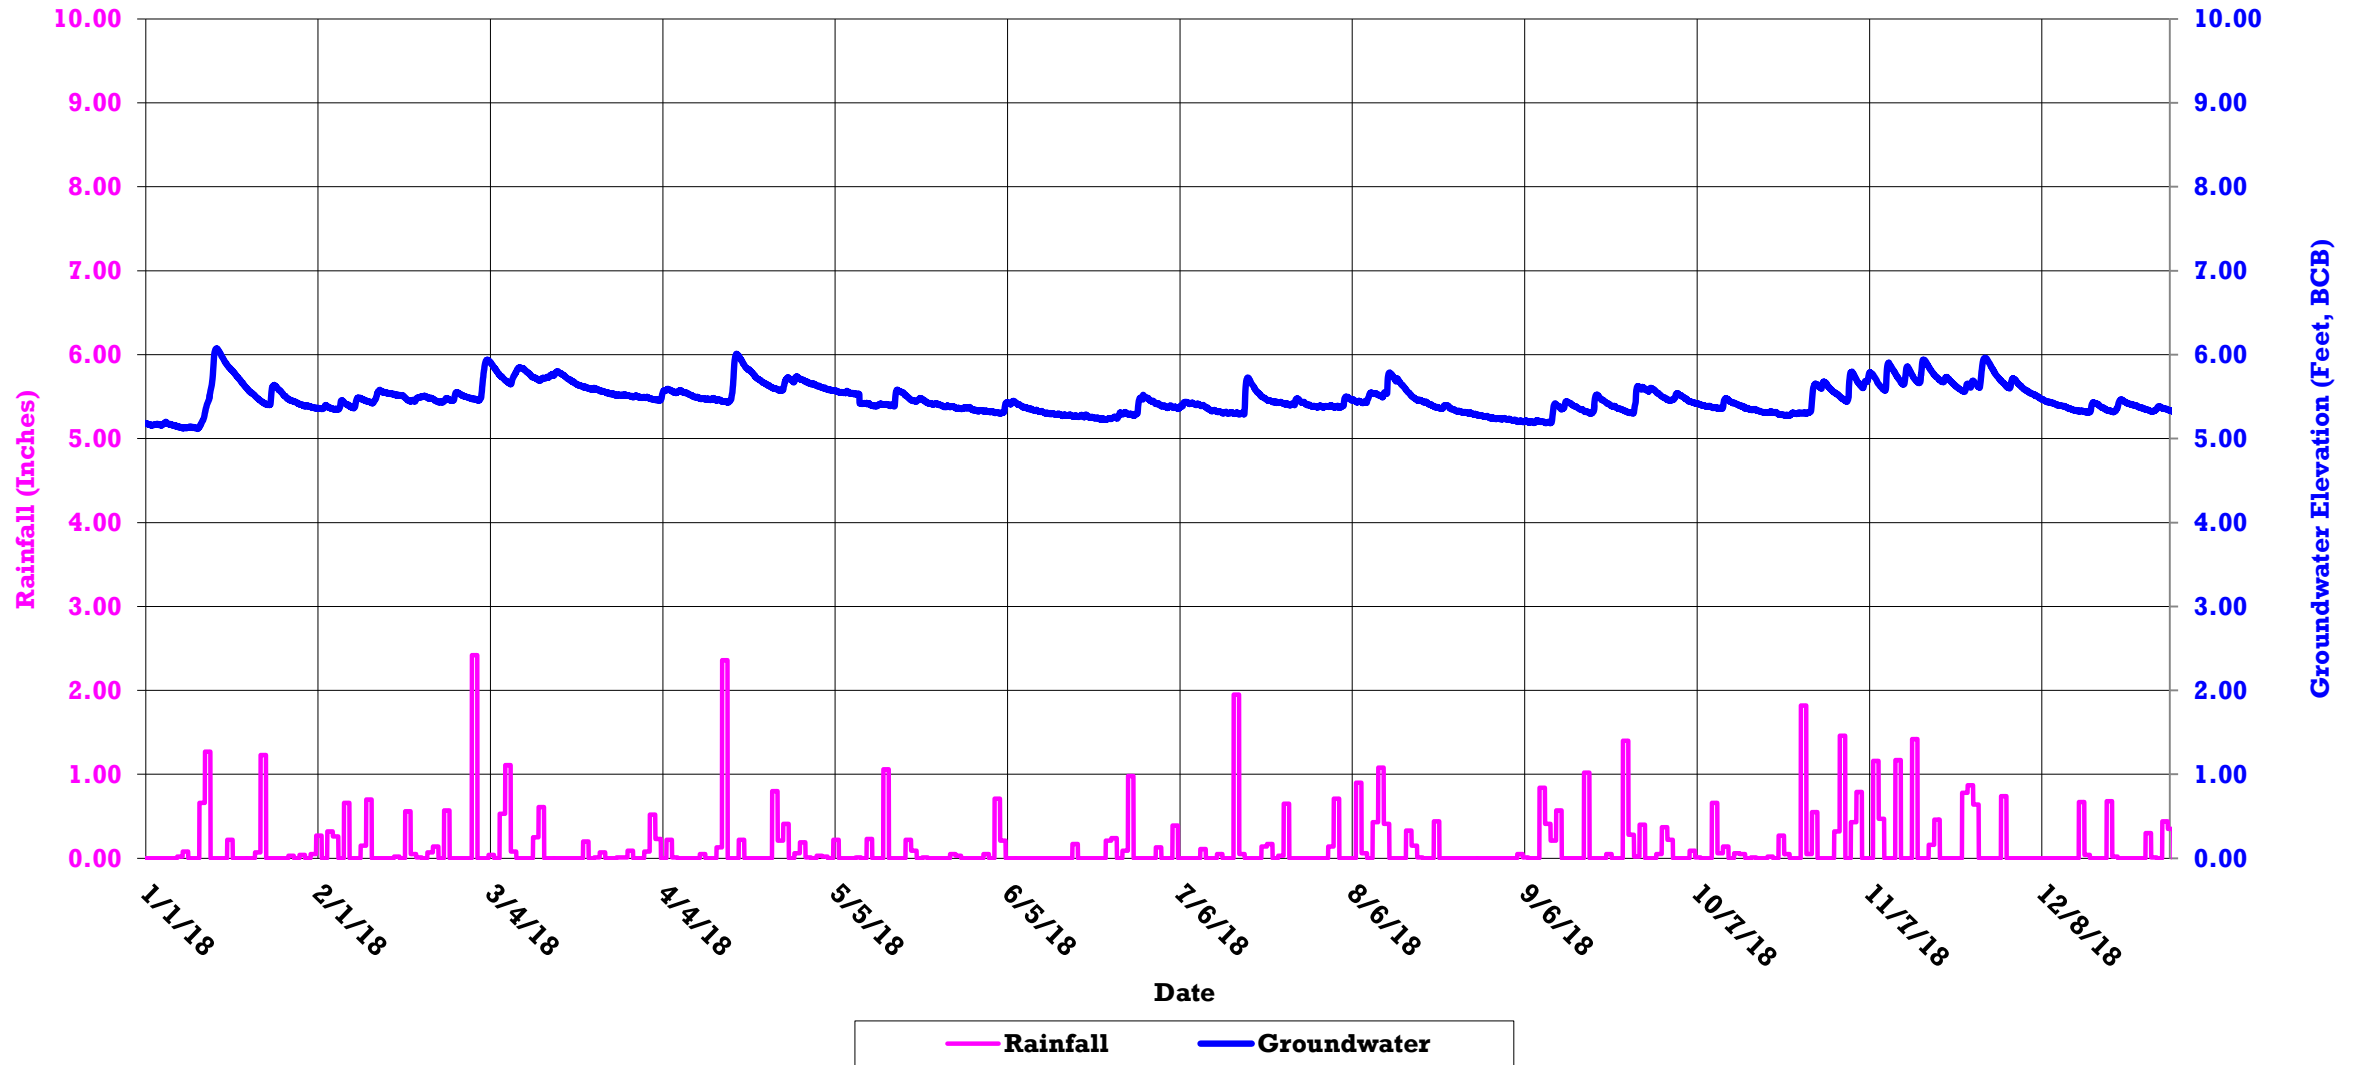

Boston Groundwater Trust (BGwT)

22J-1167: On Cazenove St., in front of 17 Cazenove St.

Boston Groundwater Trust (BGwT)

22J-1245: At the End of St. Charles St., in the street, adjacent to Back Bay Station Wall

Boston Groundwater Trust (BGwT)

22J-2023: On Tremont St., adjacent to 1 Appleton St.

Boston Groundwater Trust (BGwT)

22J-2047B: On Berkeley St., in front of 41 Berkeley St.