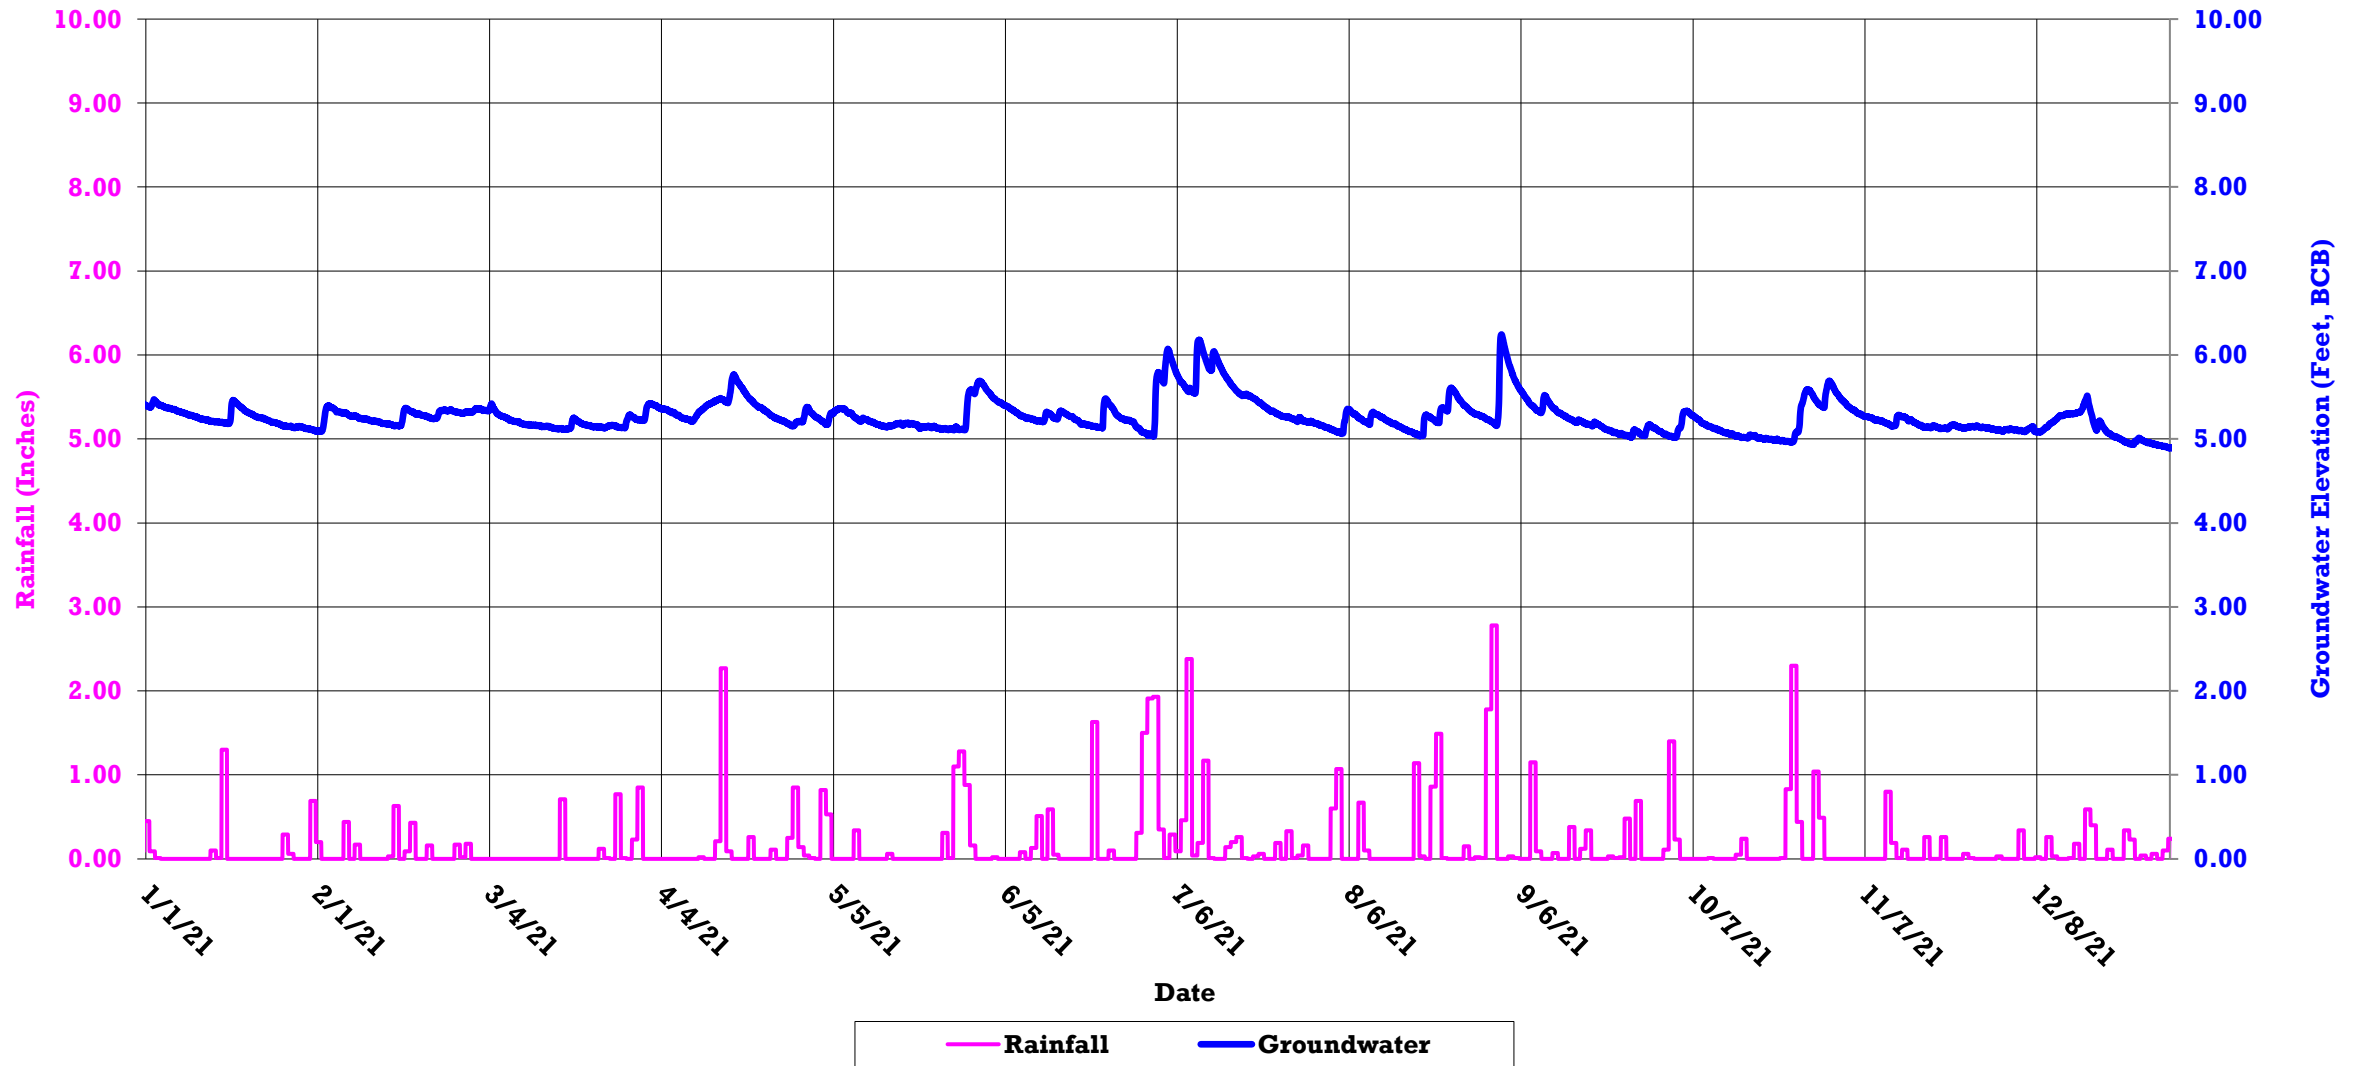

Boston Groundwater Trust (BGwT)

22J-1167: On Cazenove St., in front of 17 Cazenove St.

Boston Groundwater Trust (BGwT)

22J-1245: At the End of St. Charles St., in the street, adjacent to Back Bay Station Wall

Boston Groundwater Trust (BGwT)

22J-2047B: On Berkeley St., in front of 41 Berkeley St.

Boston Groundwater Trust (BGwT)

22J-2023: On Tremont St., adjacent to 1 Appleton St.