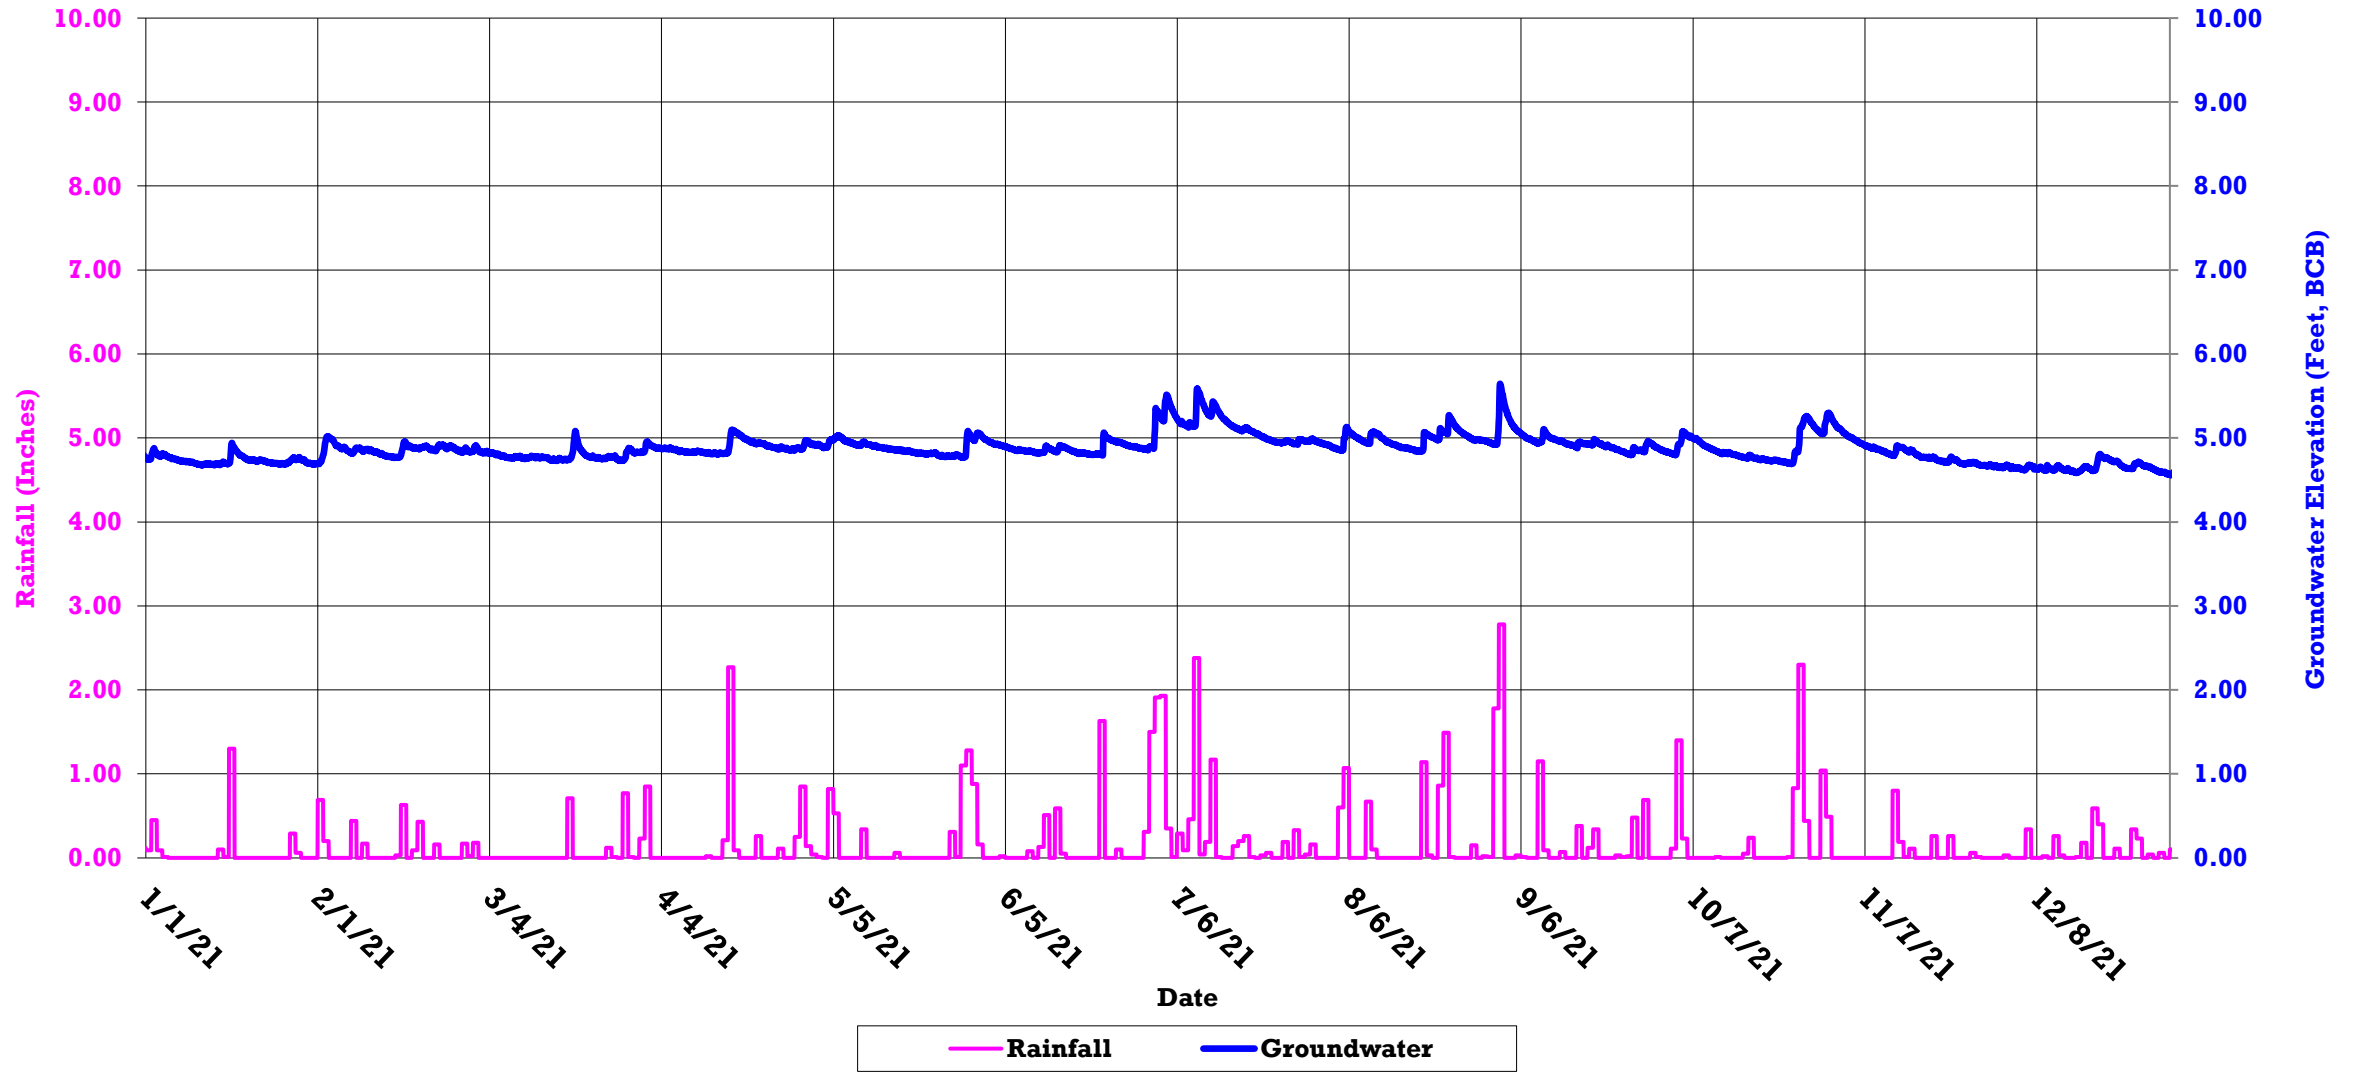

Boston Groundwater Trust (BGwT)

22J-1167: On Cazenove St., in front of 17 Cazenove St.

Boston Groundwater Trust (BGwT)

22J-1245: At the End of St. Charles St., in the street, adjacent to Back Bay Station Wall

Boston Groundwater Trust (BGwT)

22J-2047B: On Berkeley St., in front of 41 Berkeley St.

Boston Groundwater Trust (BGwT)

22J-2023: On Tremont St., adjacent to 1 Appleton St.