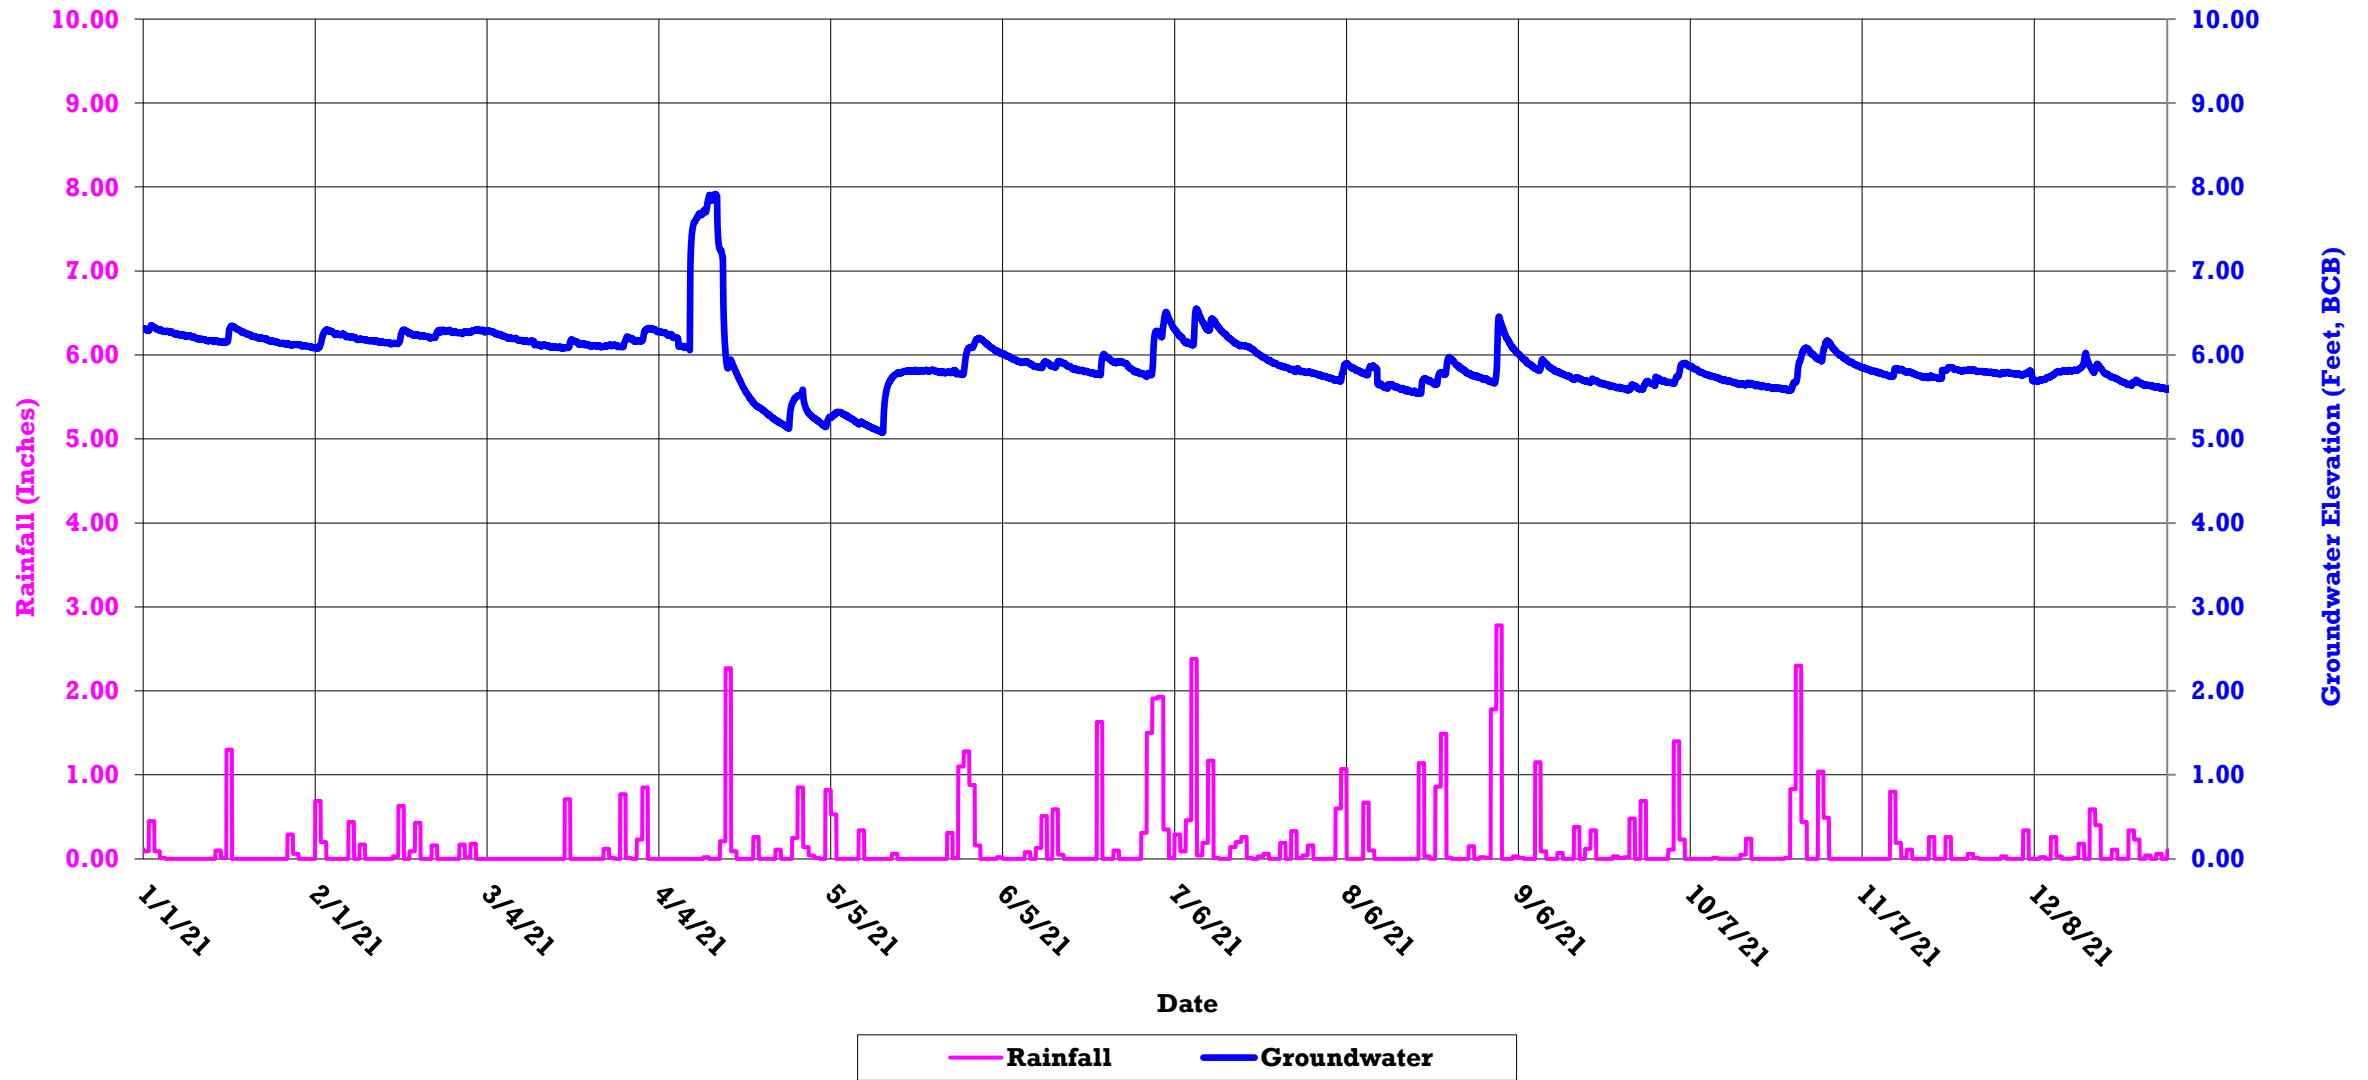

Boston Groundwater Trust (BGwT)

22J-1167: On Cazenove St., in front of 17 Cazenove St.

Boston Groundwater Trust (BGwT)

22J-1245: At the End of St. Charles St., in the street, adjacent to Back Bay Station Wall

Boston Groundwater Trust (BGwT)

22J-2047B: On Berkeley St., in front of 41 Berkeley St.

Boston Groundwater Trust (BGwT)

22J-2023: On Tremont St., adjacent to 1 Appleton St.