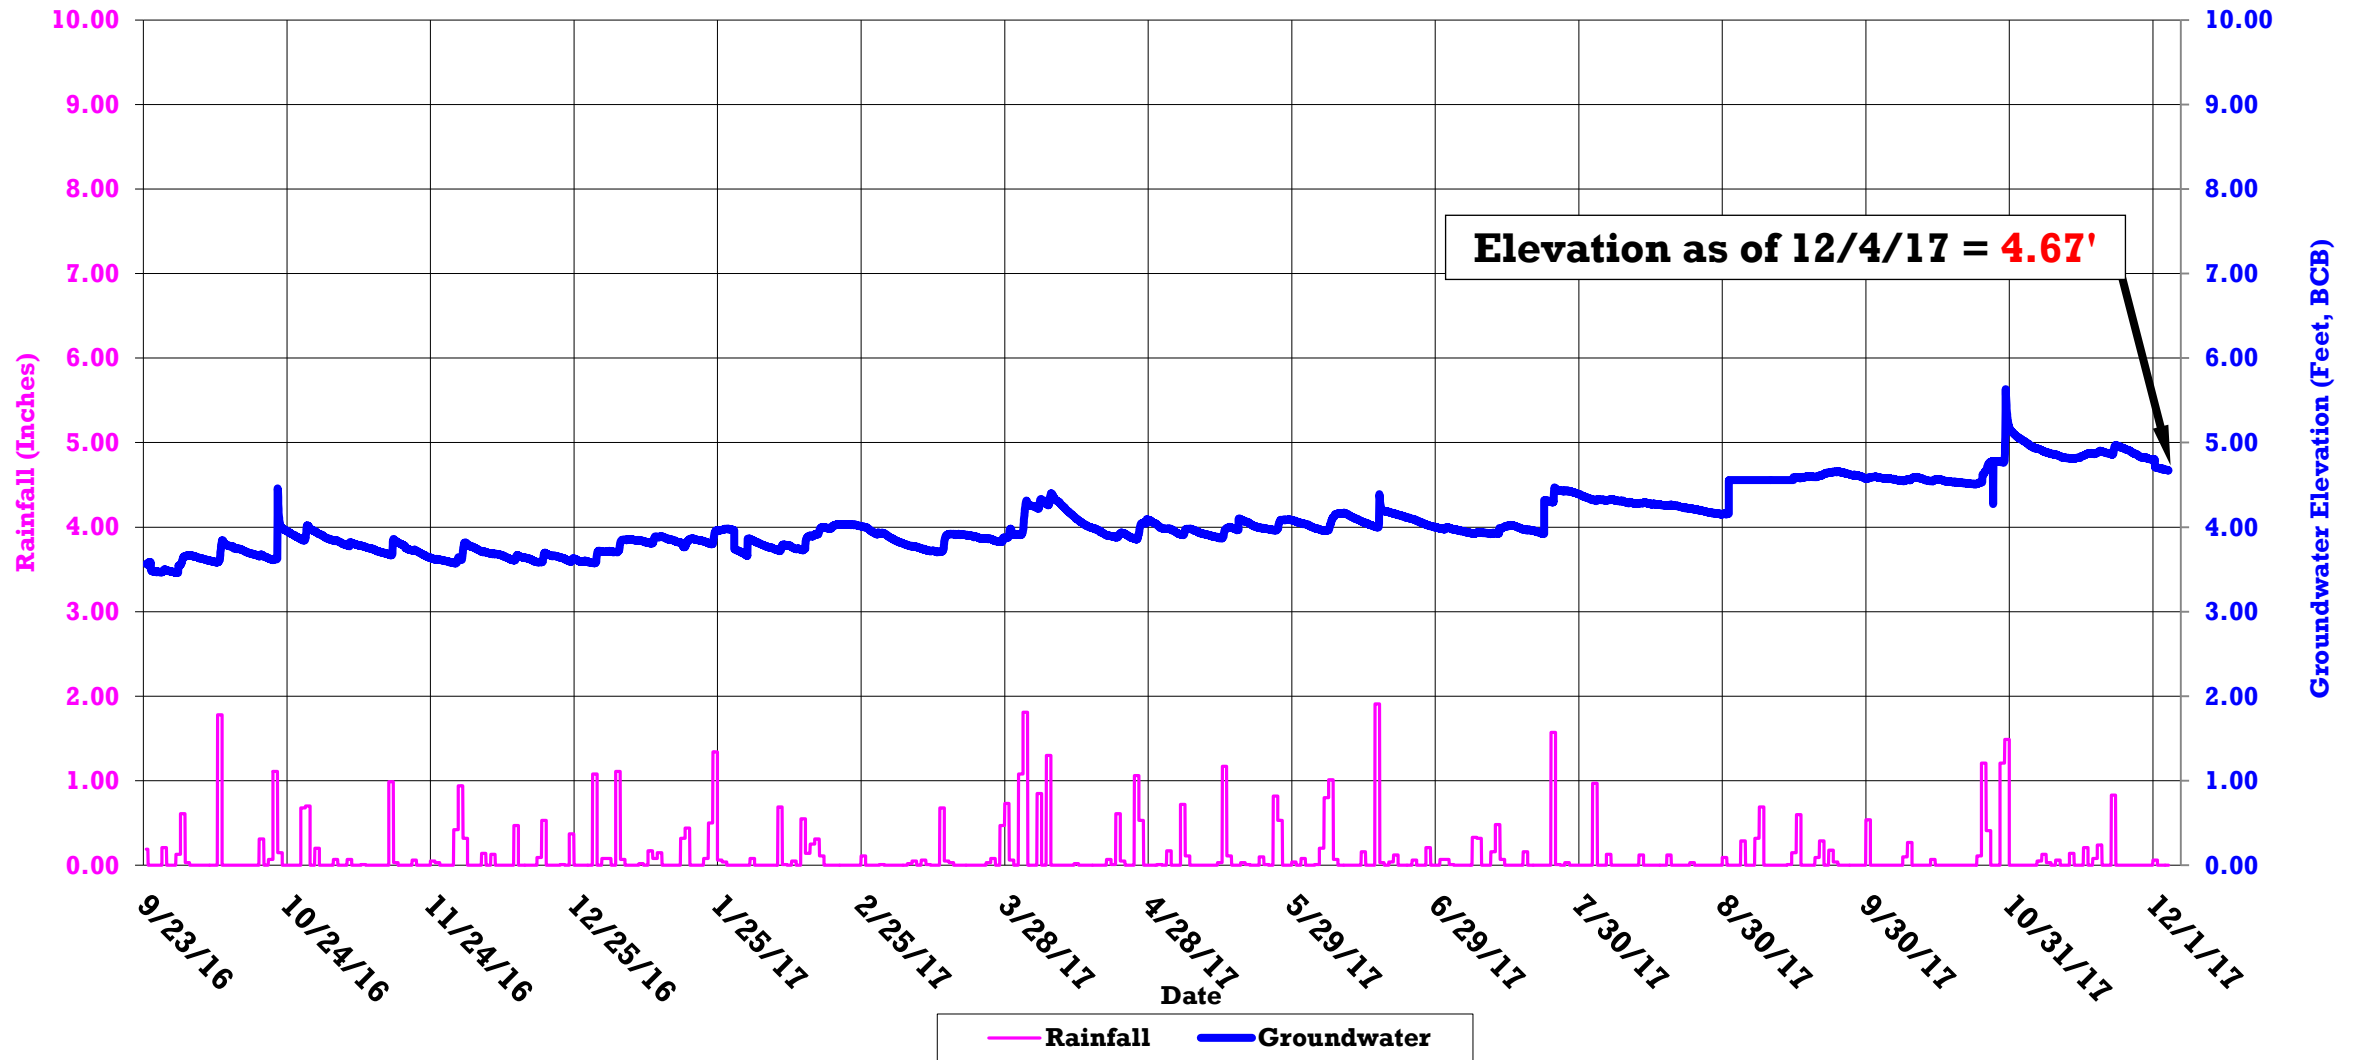

# Fairfield-Beacon-Marlborough Street Locations

**23I-1298: On Beacon St., in front of 351 Beacon St.**

**23I-1295: Corner of Fairfield and Beacon St., adjacent to 334 Beacon St.**

**23I-2044: Corner of Fairfield and Marlborough St., adjacent to 282 Marlborough St.**

### BGwT Wells: 23I-1298, 23I-1295, & 23I-2044