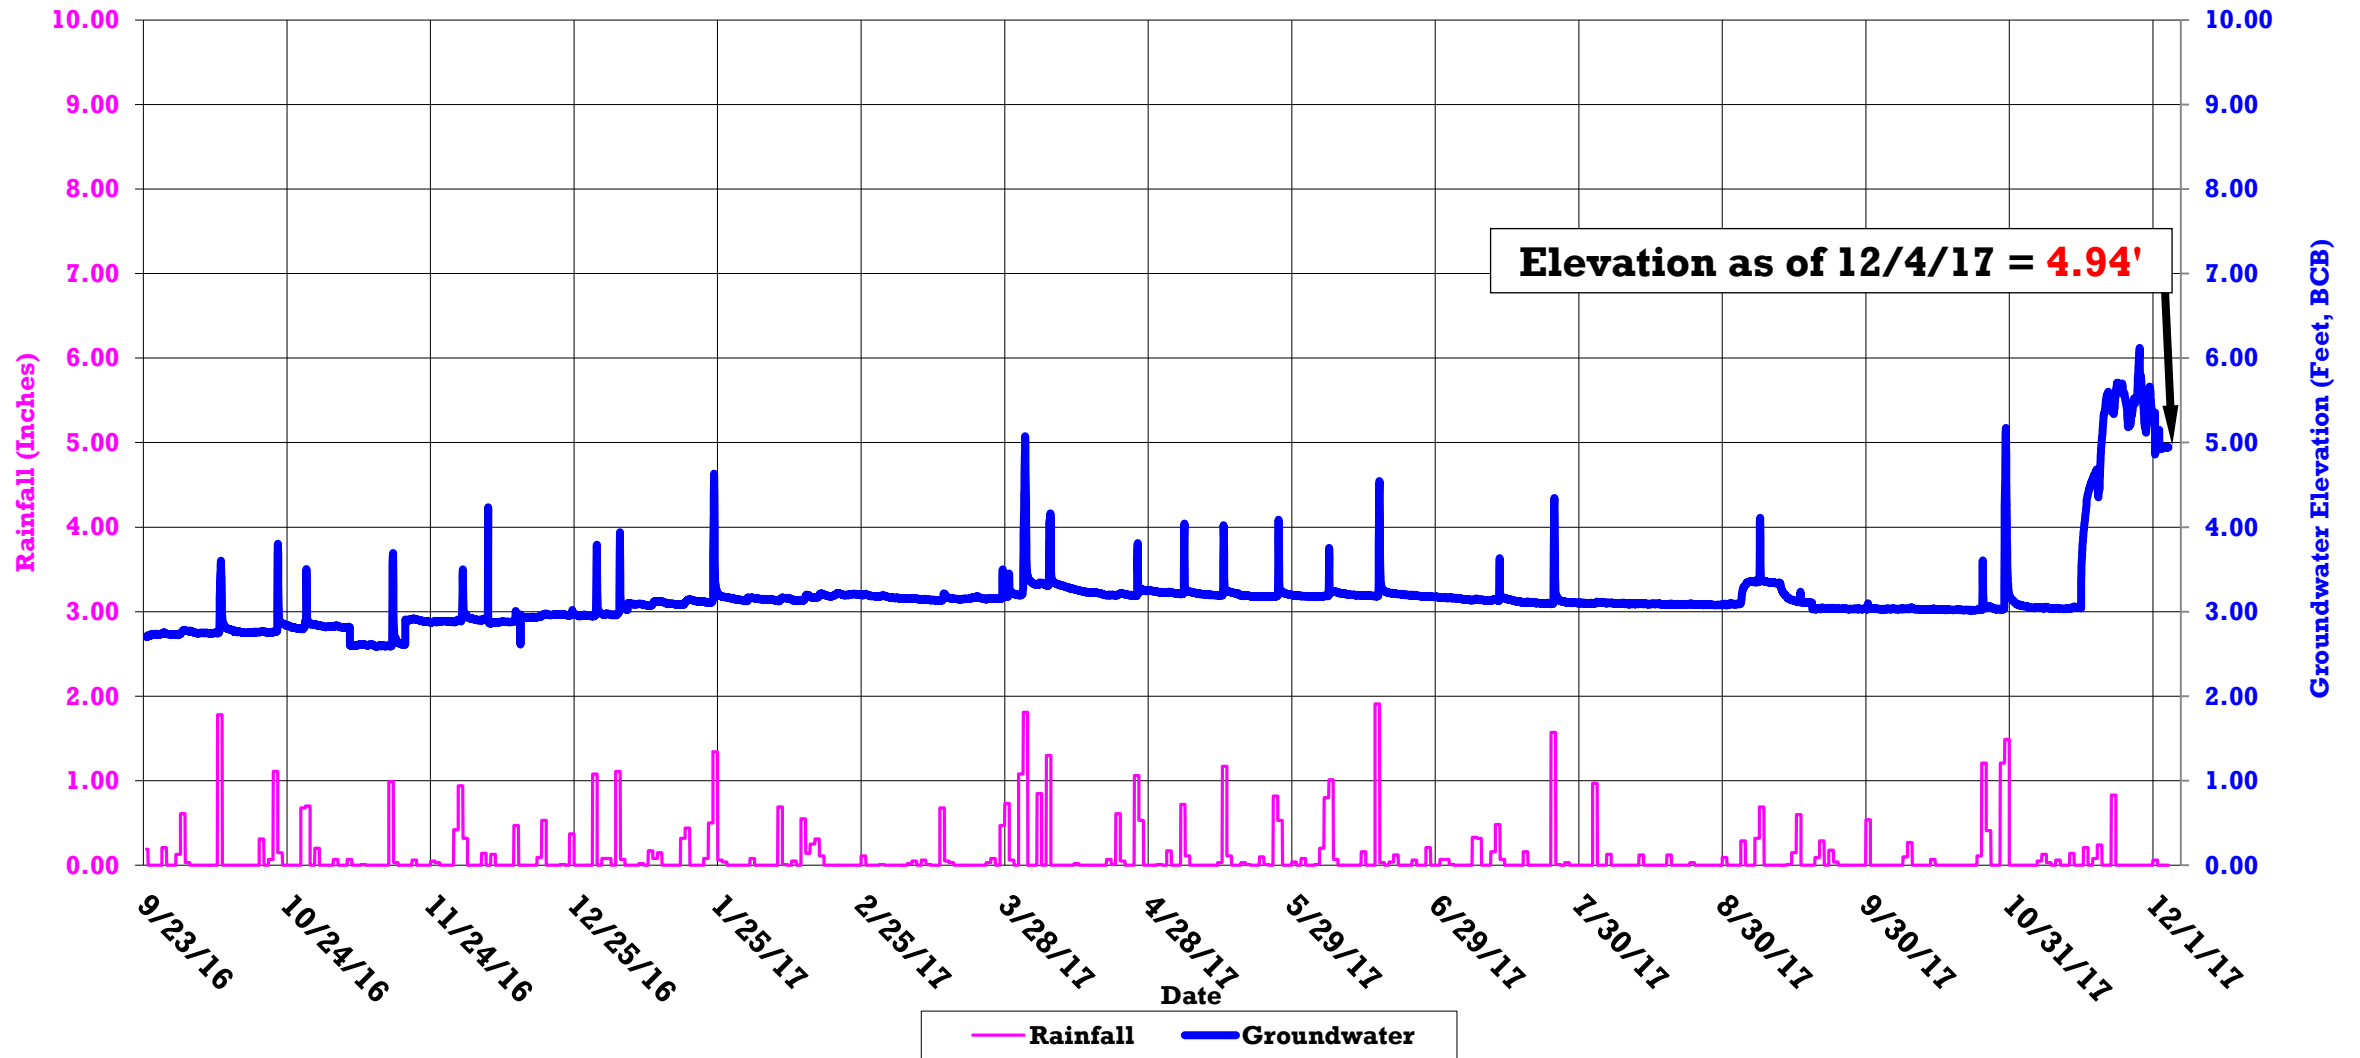

# Fairfield-Beacon-Marlborough Street Locations

**23I-1298: On Beacon St., in front of 351 Beacon St.**

**23I-1295: Corner of Fairfield and Beacon St., adjacent to 334 Beacon St.**

**23I-2044: Corner of Fairfield and Marlborough St., adjacent to 282 Marlborough St.**

### BGwT Wells: 23I-1298, 23I-1295, & 23I-2044