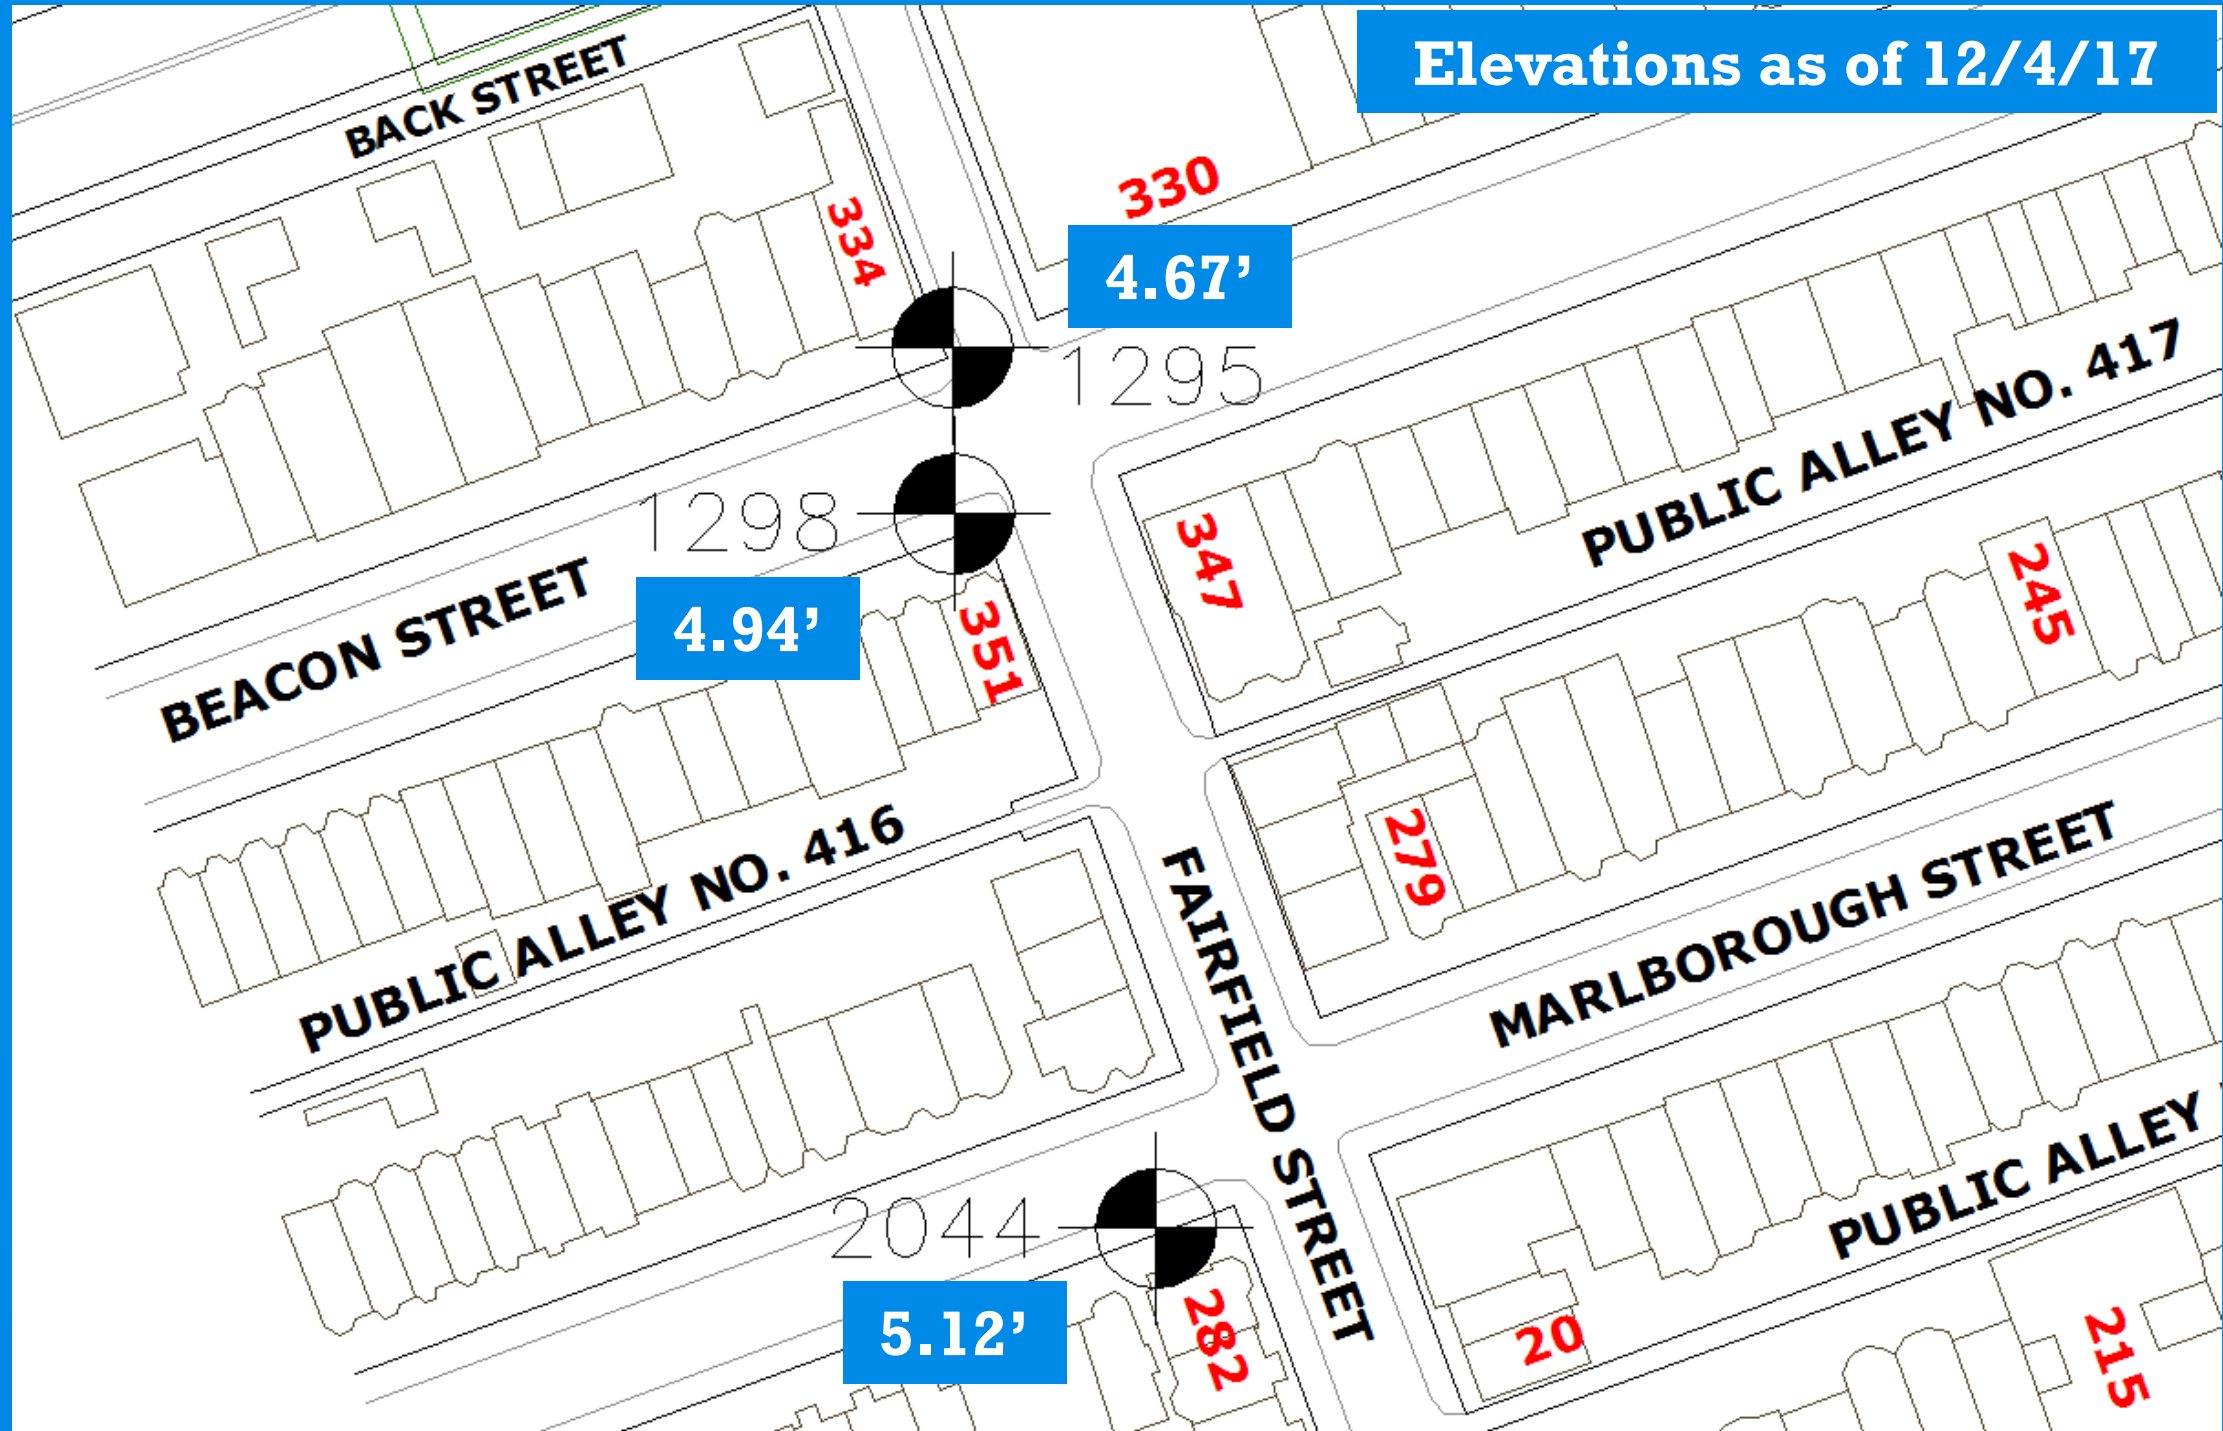

# Fairfield-Beacon-Marlborough Street Locations

**23I-1298: On Beacon St., in front of 351 Beacon St.**

**23I-1295: Corner of Fairfield and Beacon St., adjacent to 334 Beacon St.**

**23I-2044: Corner of Fairfield and Marlborough St., adjacent to 282 Marlborough St.**

### BGwT Wells: 23I-1298, 23I-1295, & 23I-2044