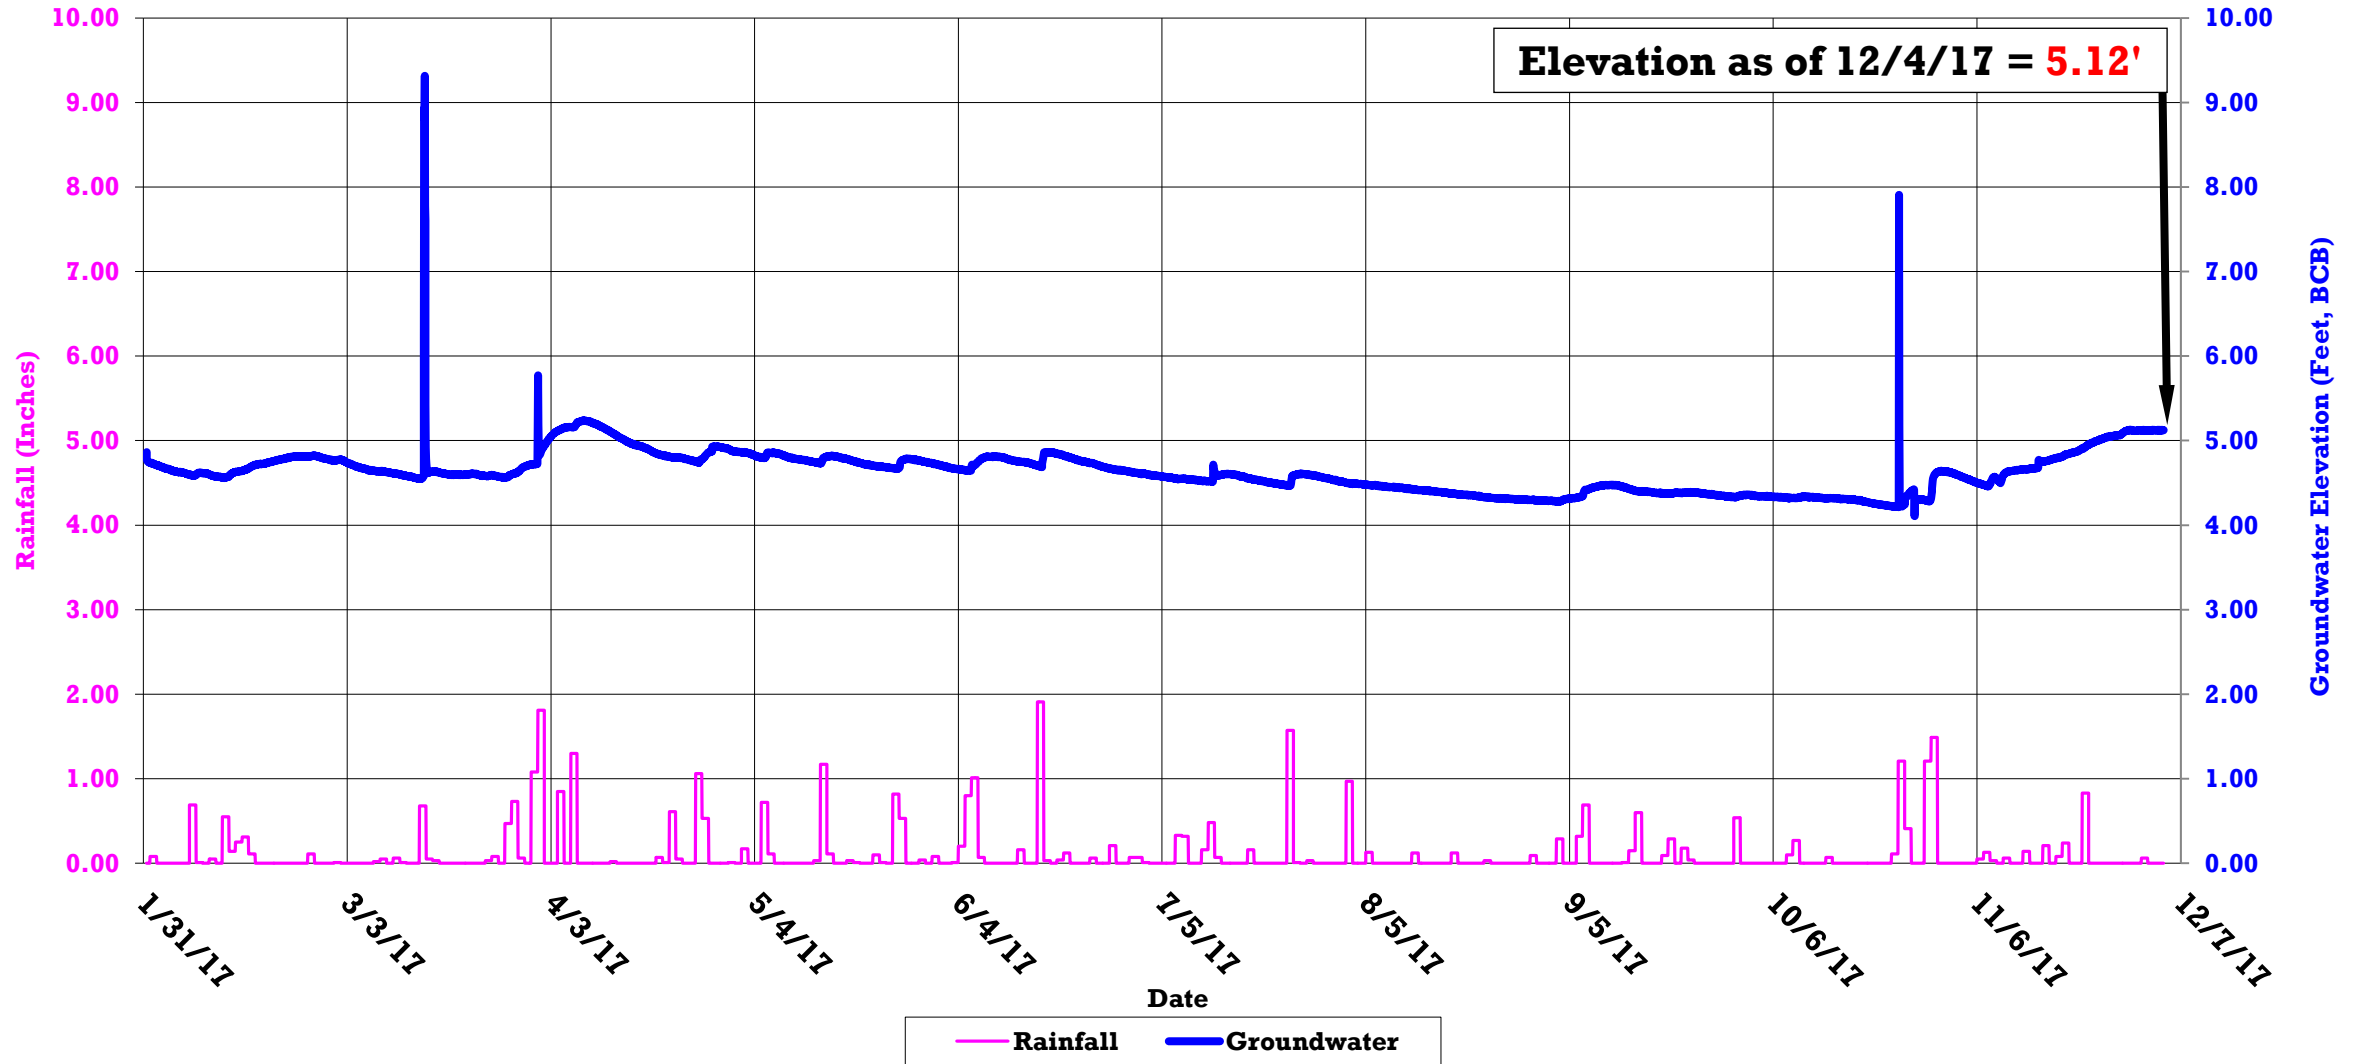

# Fairfield-Beacon-Marlborough Street Locations

**23I-1298: On Beacon St., in front of 351 Beacon St.**

**23I-1295: Corner of Fairfield and Beacon St., adjacent to 334 Beacon St.**

**23I-2044: Corner of Fairfield and Marlborough St., adjacent to 282 Marlborough St.**

### BGwT Wells: 23I-1298, 23I-1295, & 23I-2044