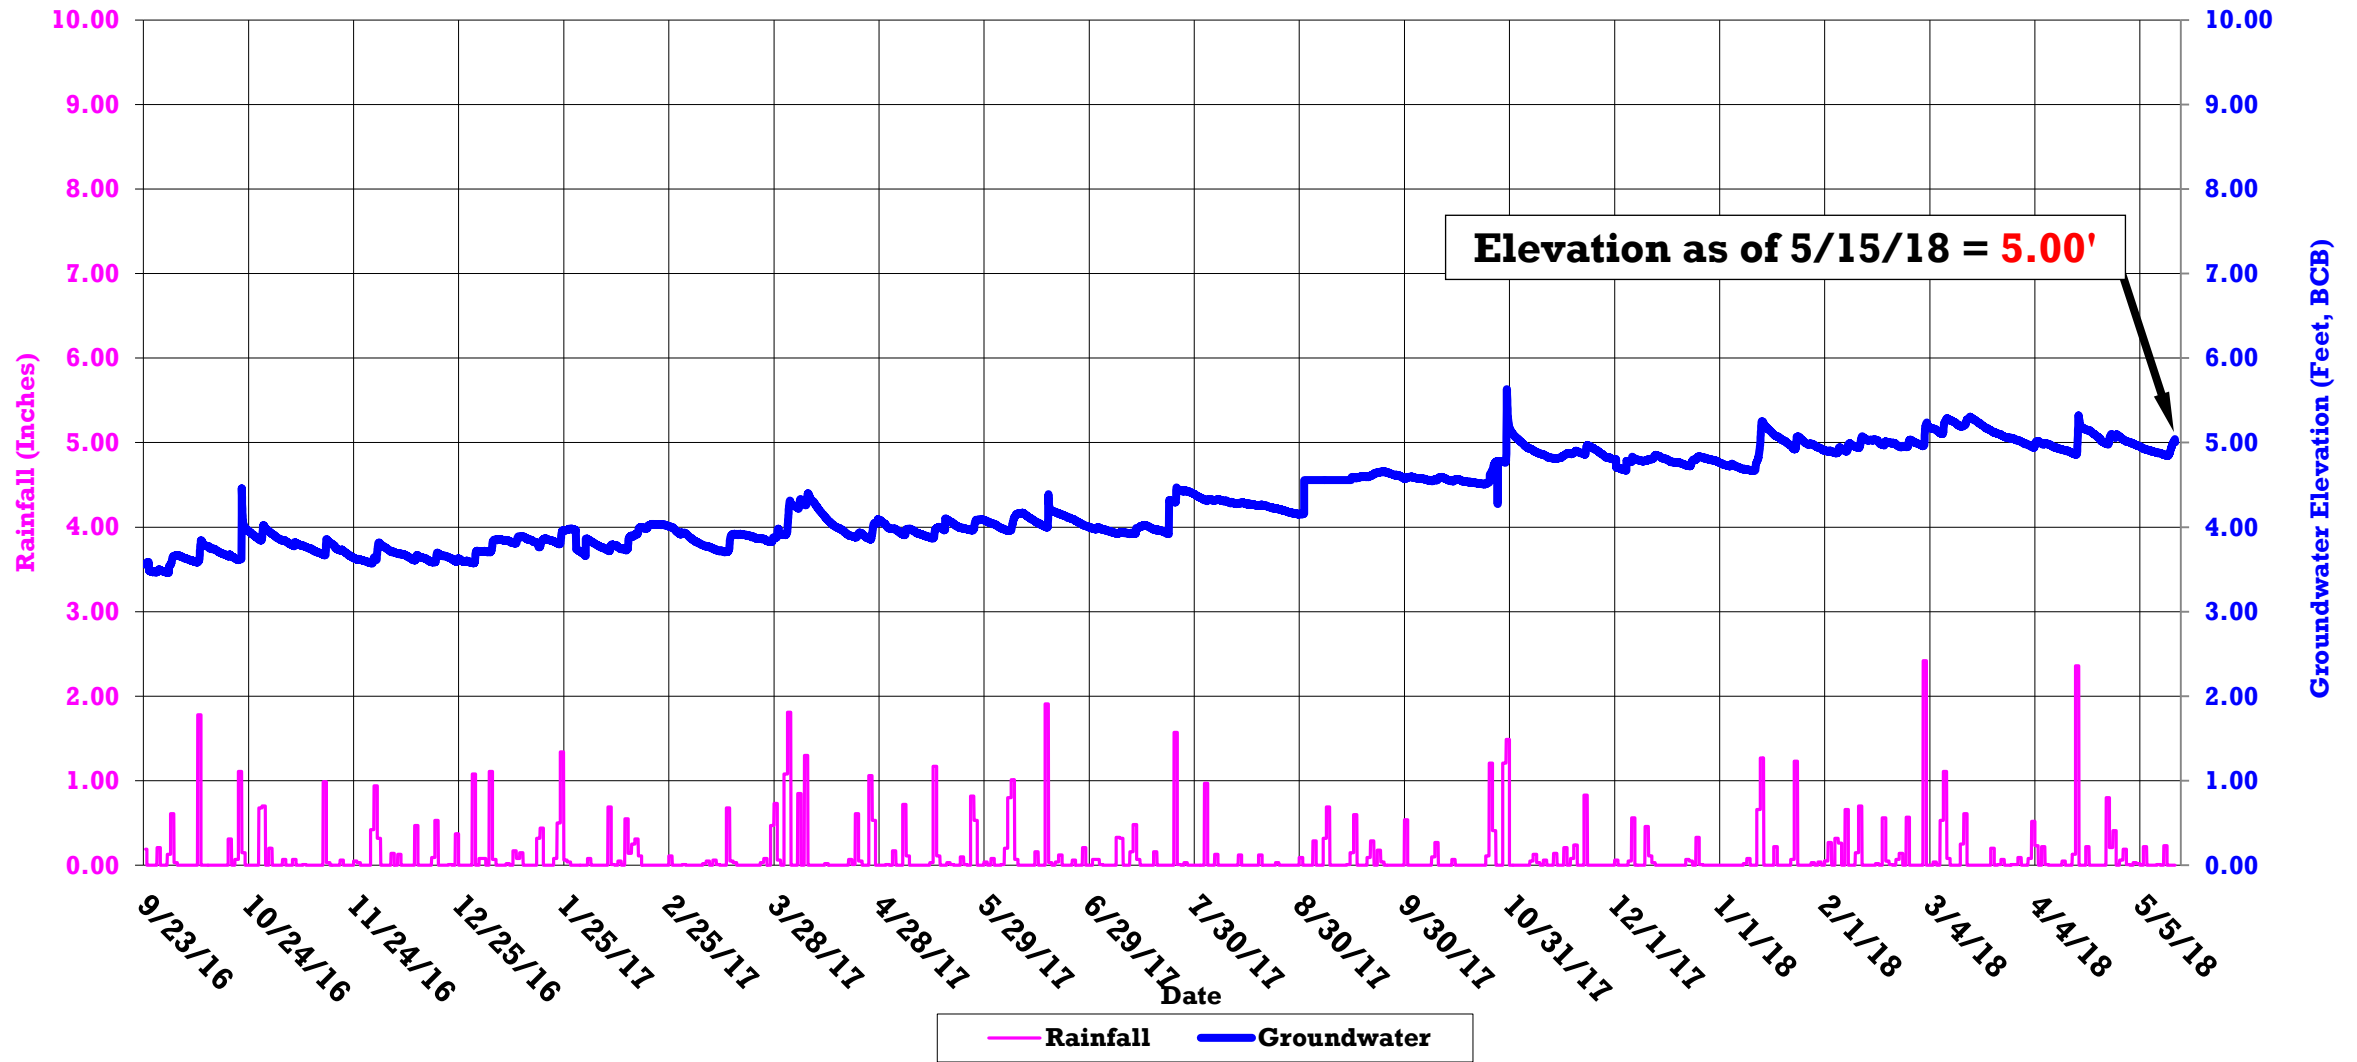

Fairfield-Beacon-Marlborough Street Locations

23I-1298: On Beacon St., in front of 351 Beacon St.

23I-1295: Corner of Fairfield and Beacon St., adjacent to 334 Beacon St.

23I-2044: Corner of Fairfield and Marlborough St., adjacent to 282 Marlborough St.

BGwT Wells: 23I-1298, 23I-1295, & 23I-2044