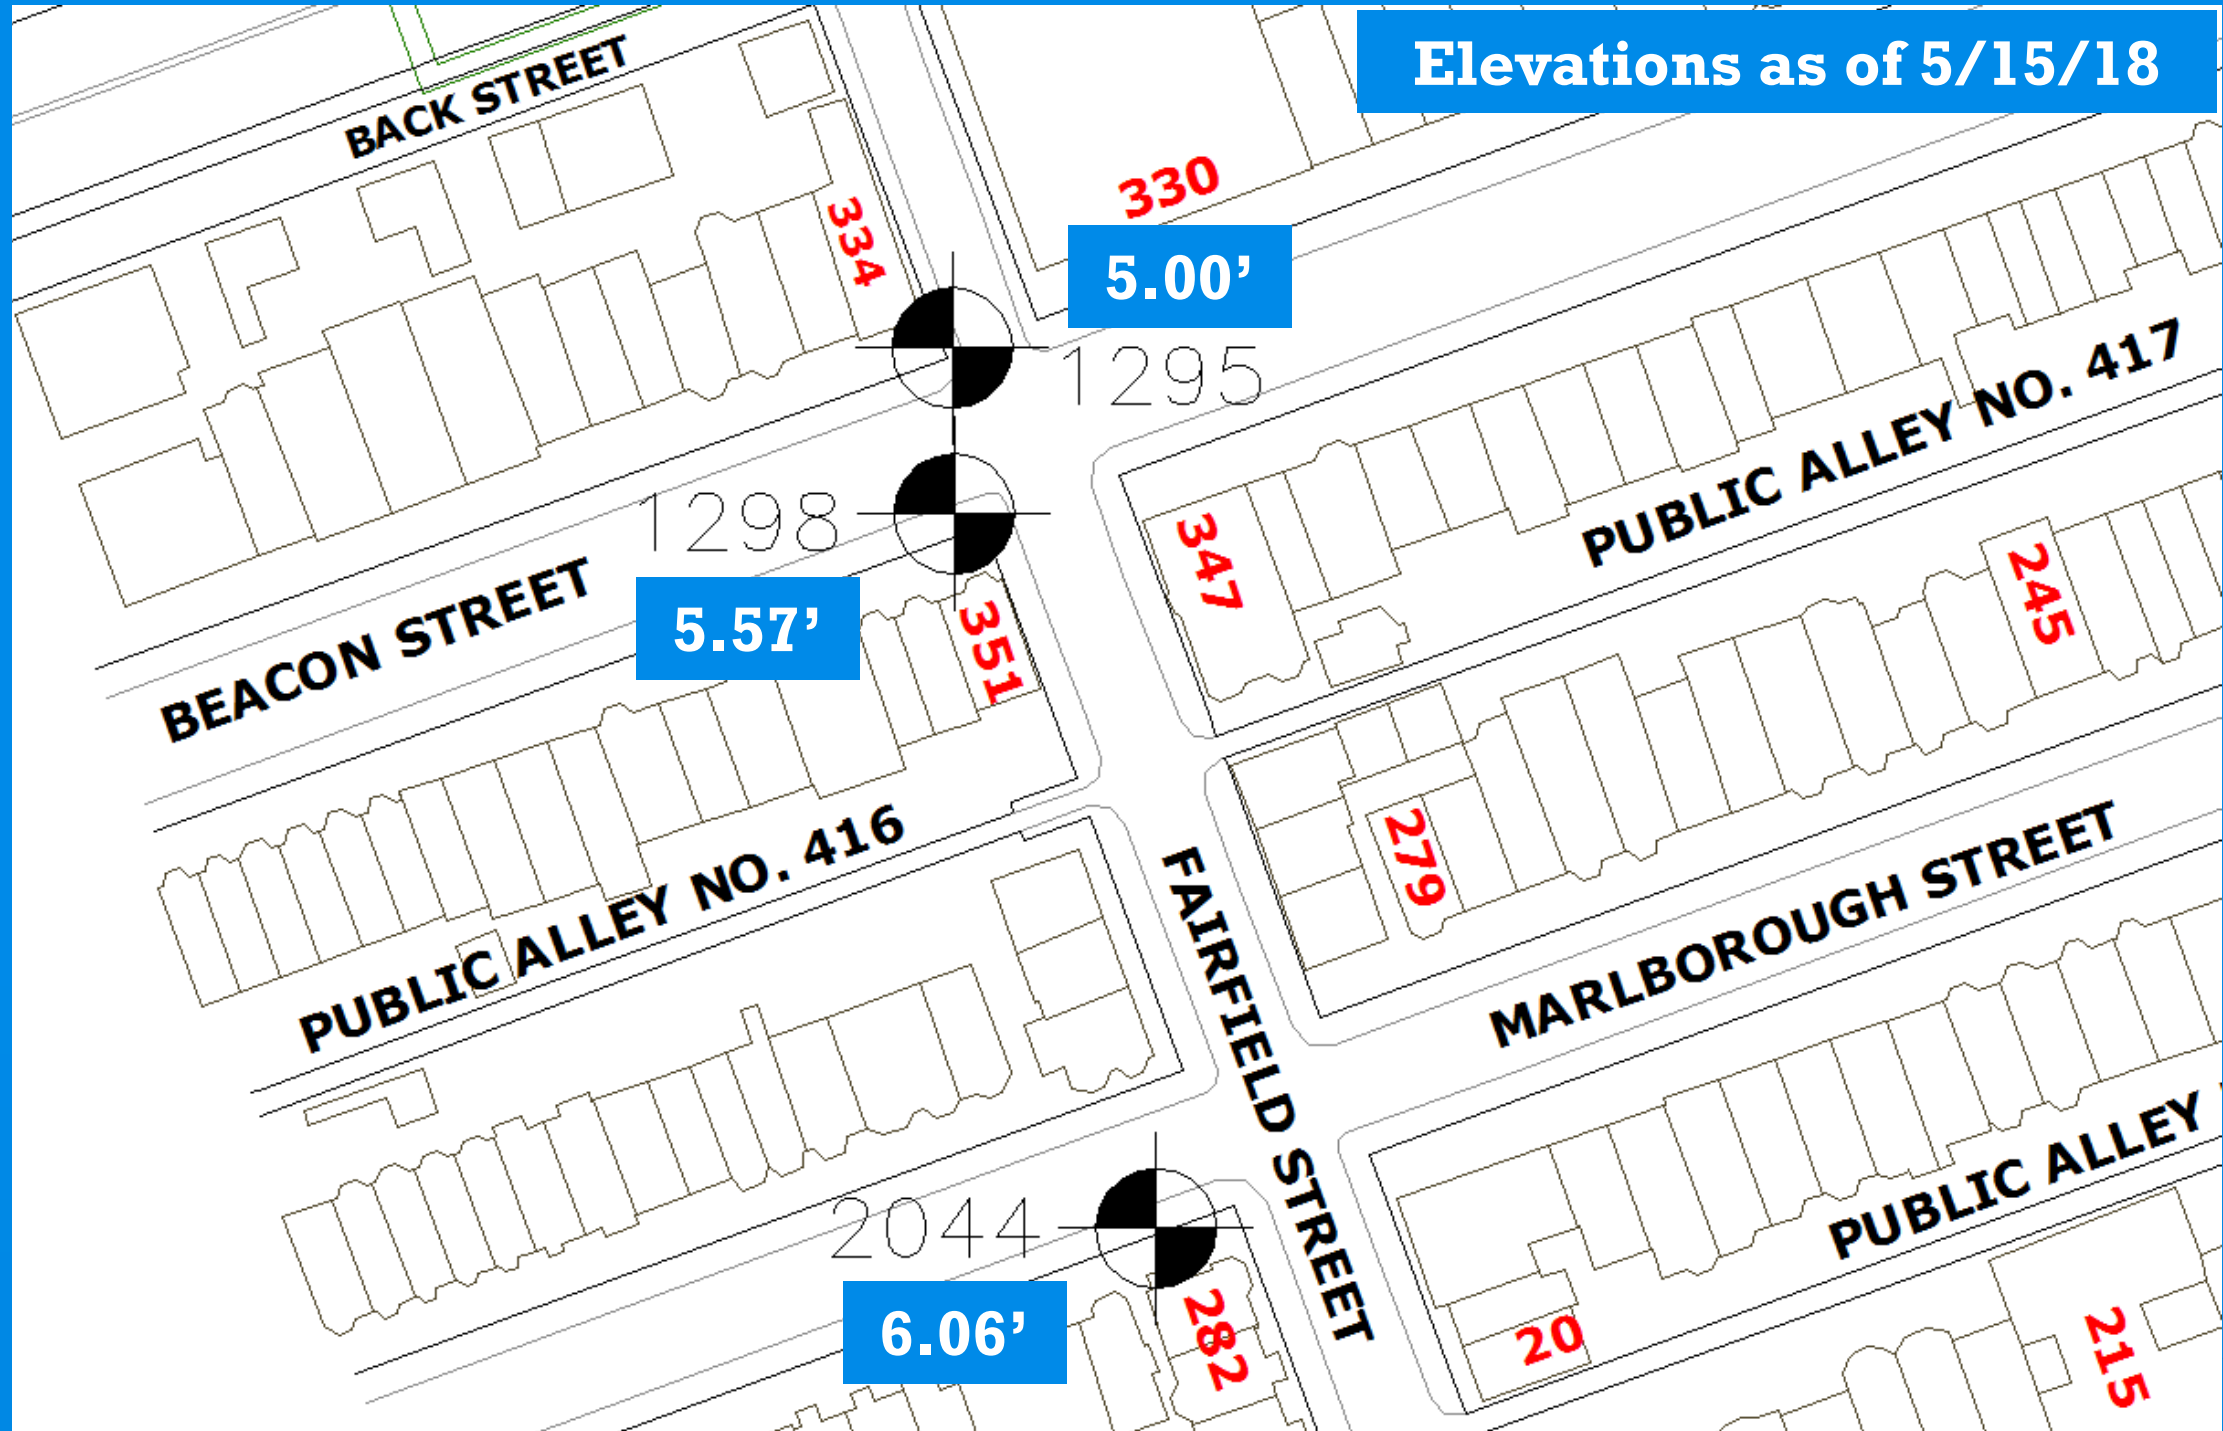

Fairfield-Beacon-Marlborough Street Locations

23I-1298: On Beacon St., in front of 351 Beacon St.

23I-1295: Corner of Fairfield and Beacon St., adjacent to 334 Beacon St.

23I-2044: Corner of Fairfield and Marlborough St., adjacent to 282 Marlborough St.

BGwT Wells: 23I-1298, 23I-1295, & 23I-2044