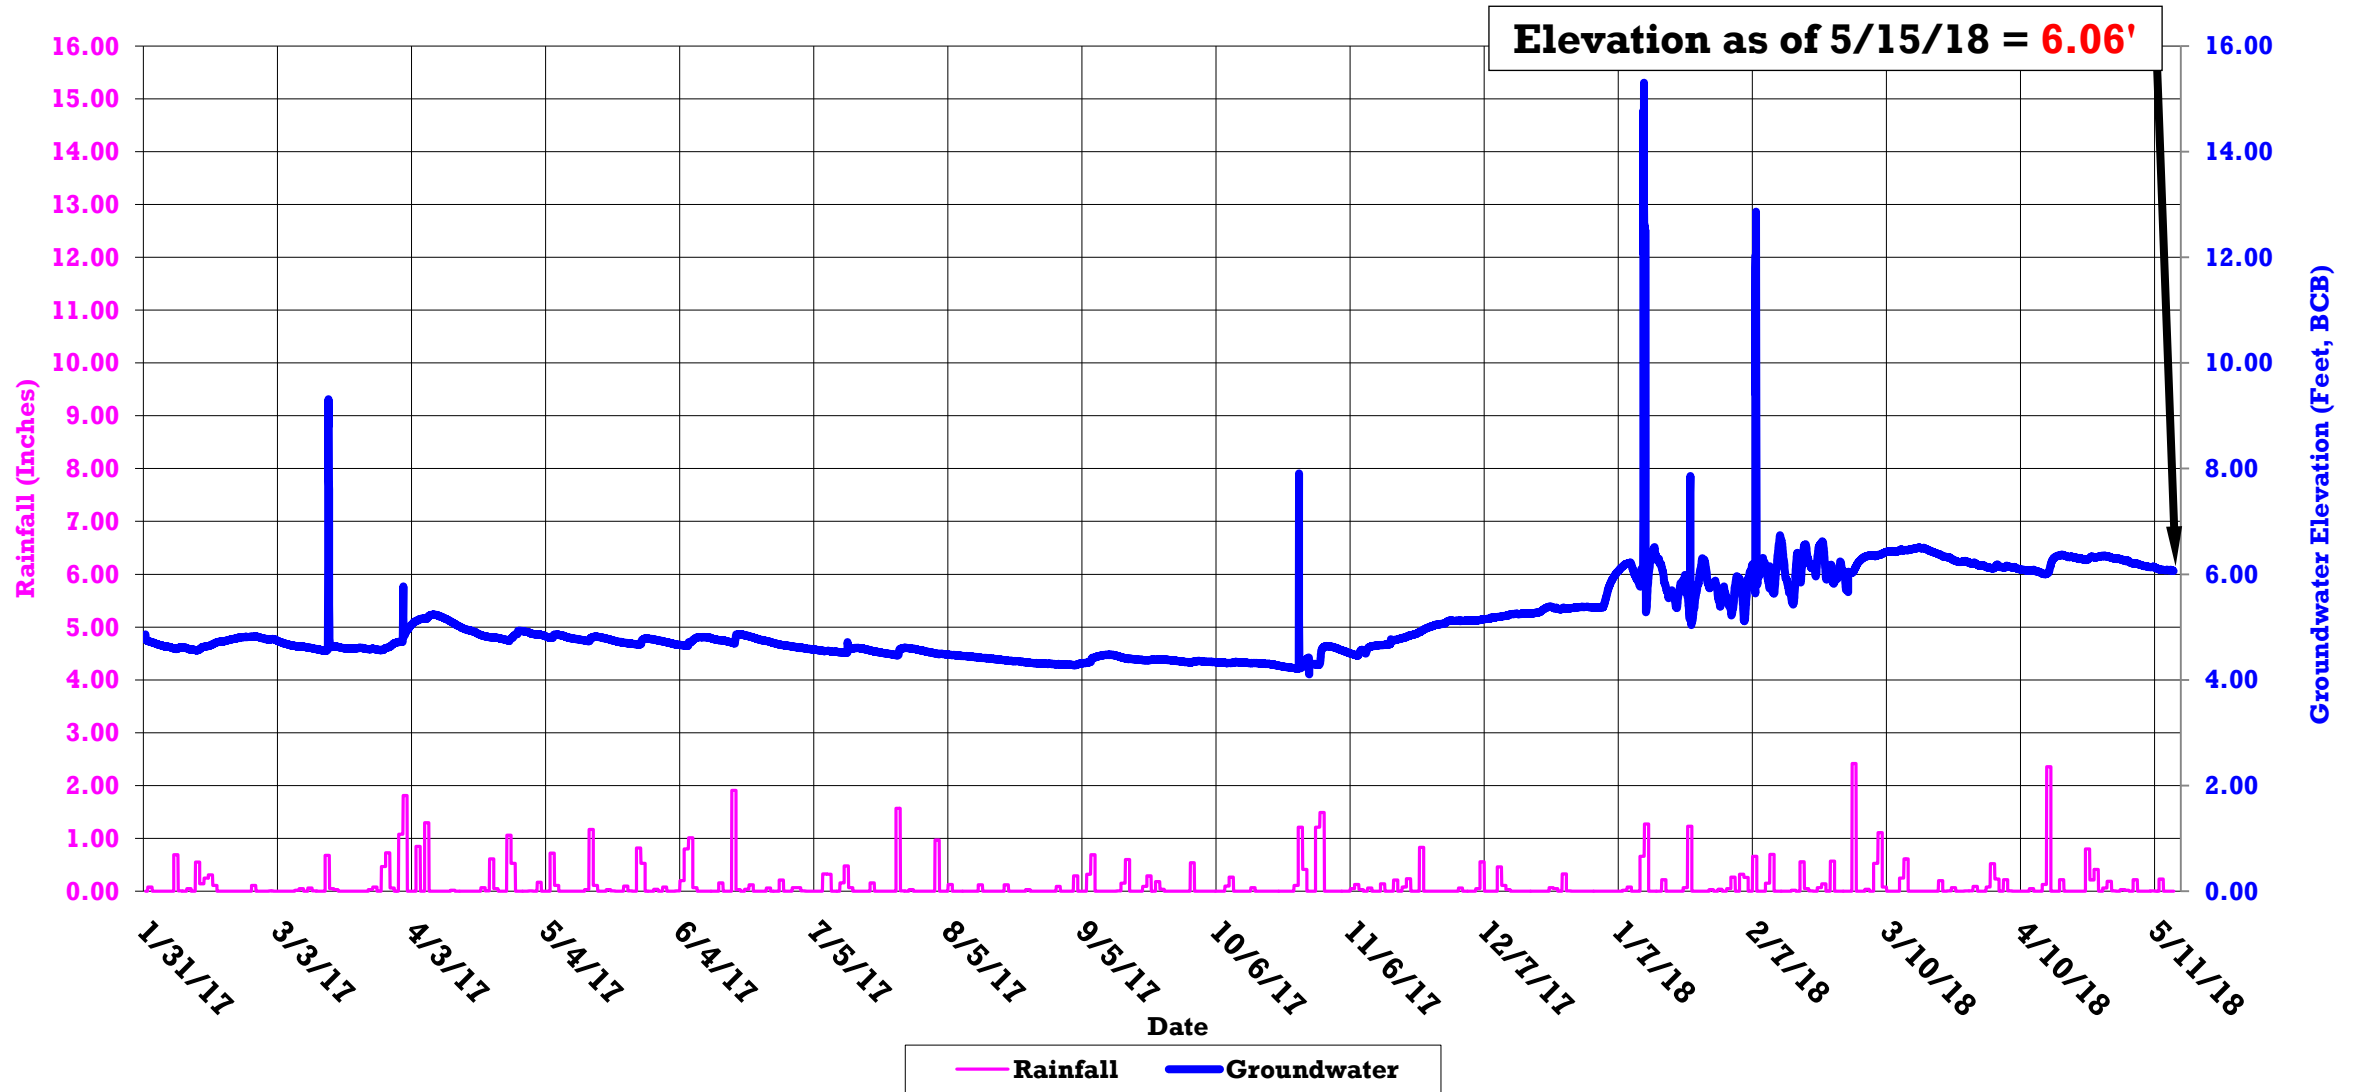

Fairfield-Beacon-Marlborough Street Locations

23I-1298: On Beacon St., in front of 351 Beacon St.

23I-1295: Corner of Fairfield and Beacon St., adjacent to 334 Beacon St.

23I-2044: Corner of Fairfield and Marlborough St., adjacent to 282 Marlborough St.

BGwT Wells: 23I-1298, 23I-1295, & 23I-2044