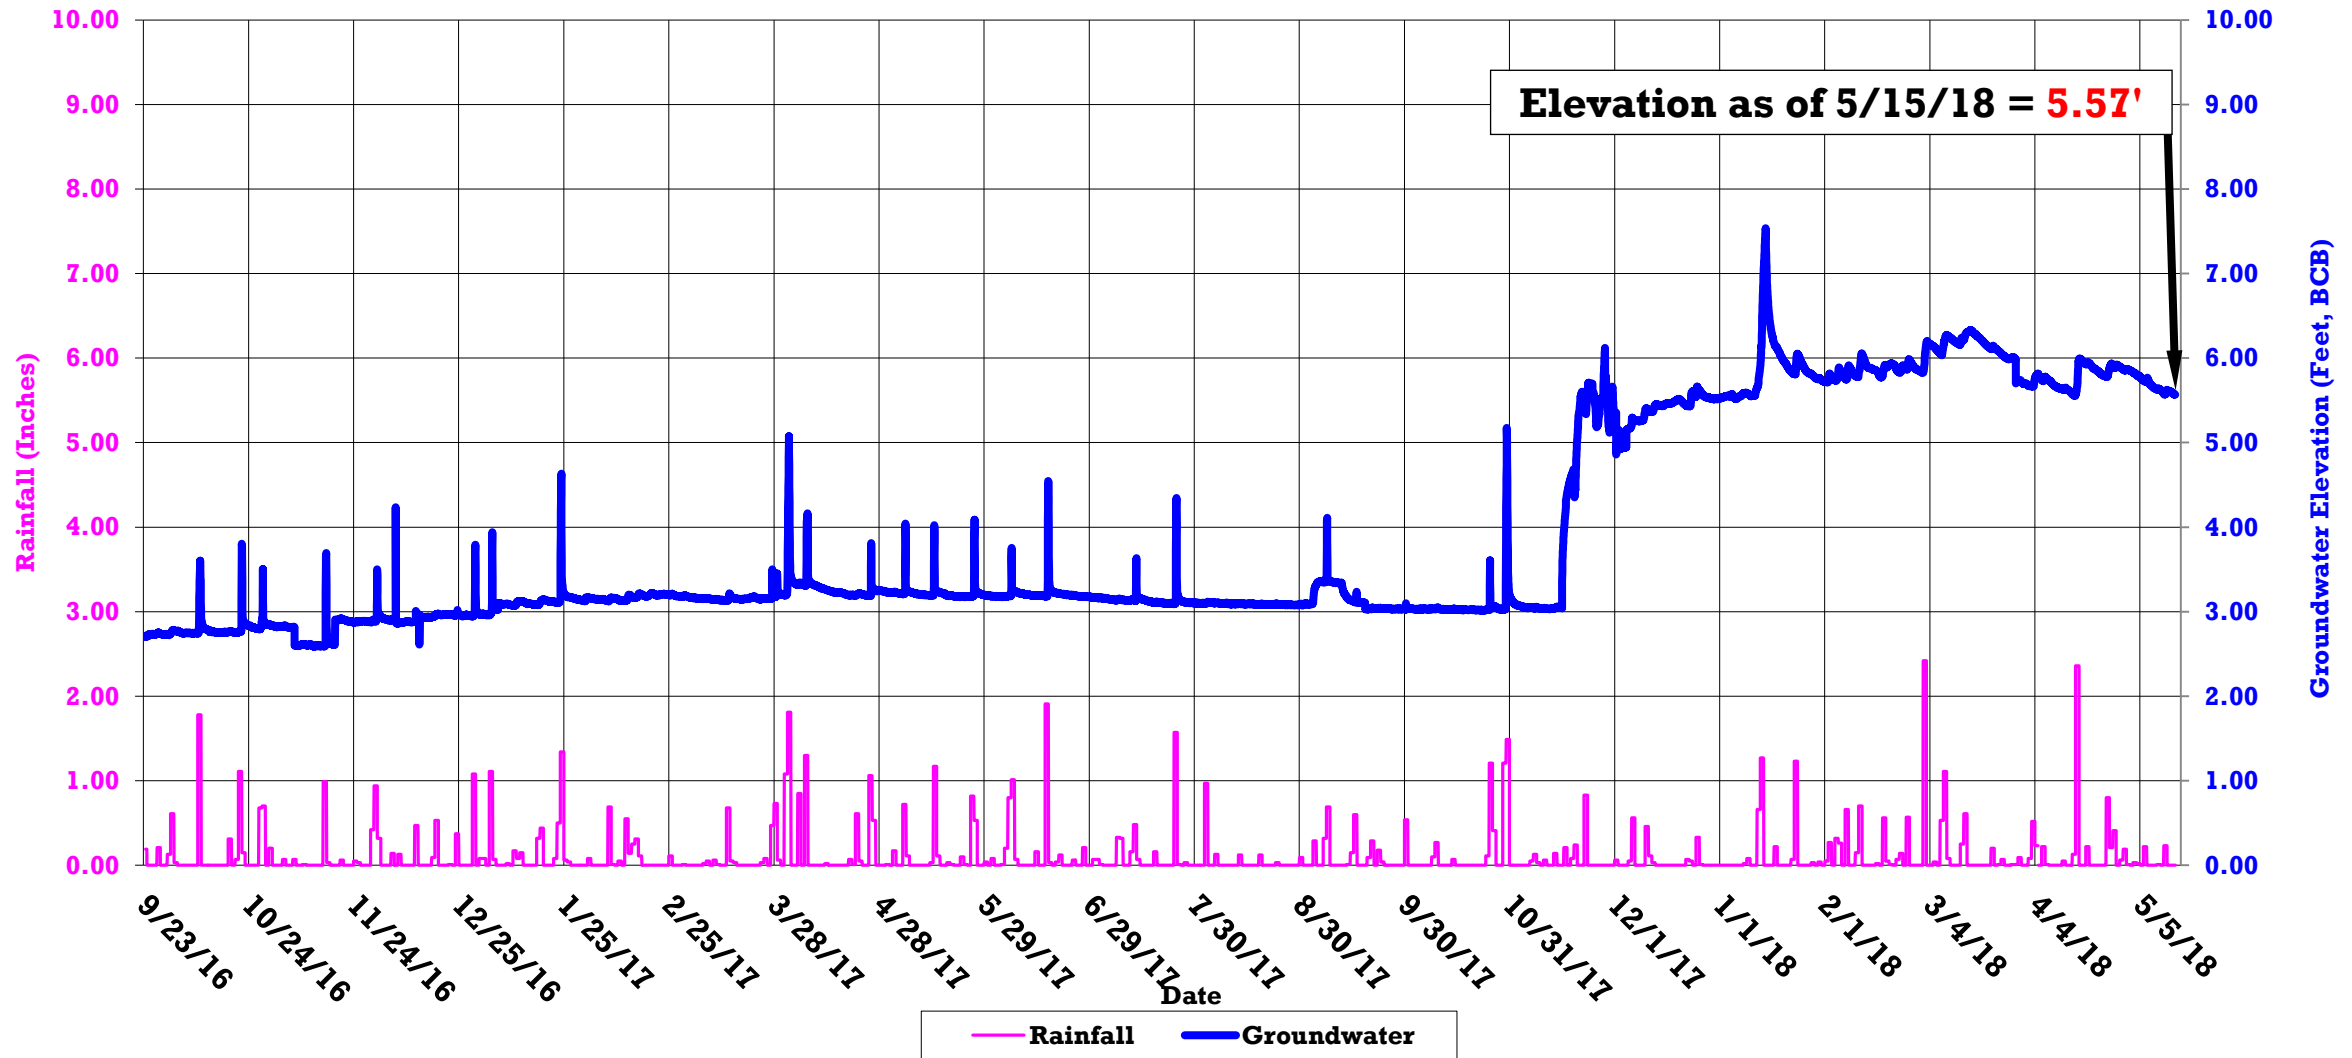

Fairfield-Beacon-Marlborough Street Locations

23I-1298: On Beacon St., in front of 351 Beacon St.

23I-1295: Corner of Fairfield and Beacon St., adjacent to 334 Beacon St.

23I-2044: Corner of Fairfield and Marlborough St., adjacent to 282 Marlborough St.

BGwT Wells: 23I-1298, 23I-1295, & 23I-2044