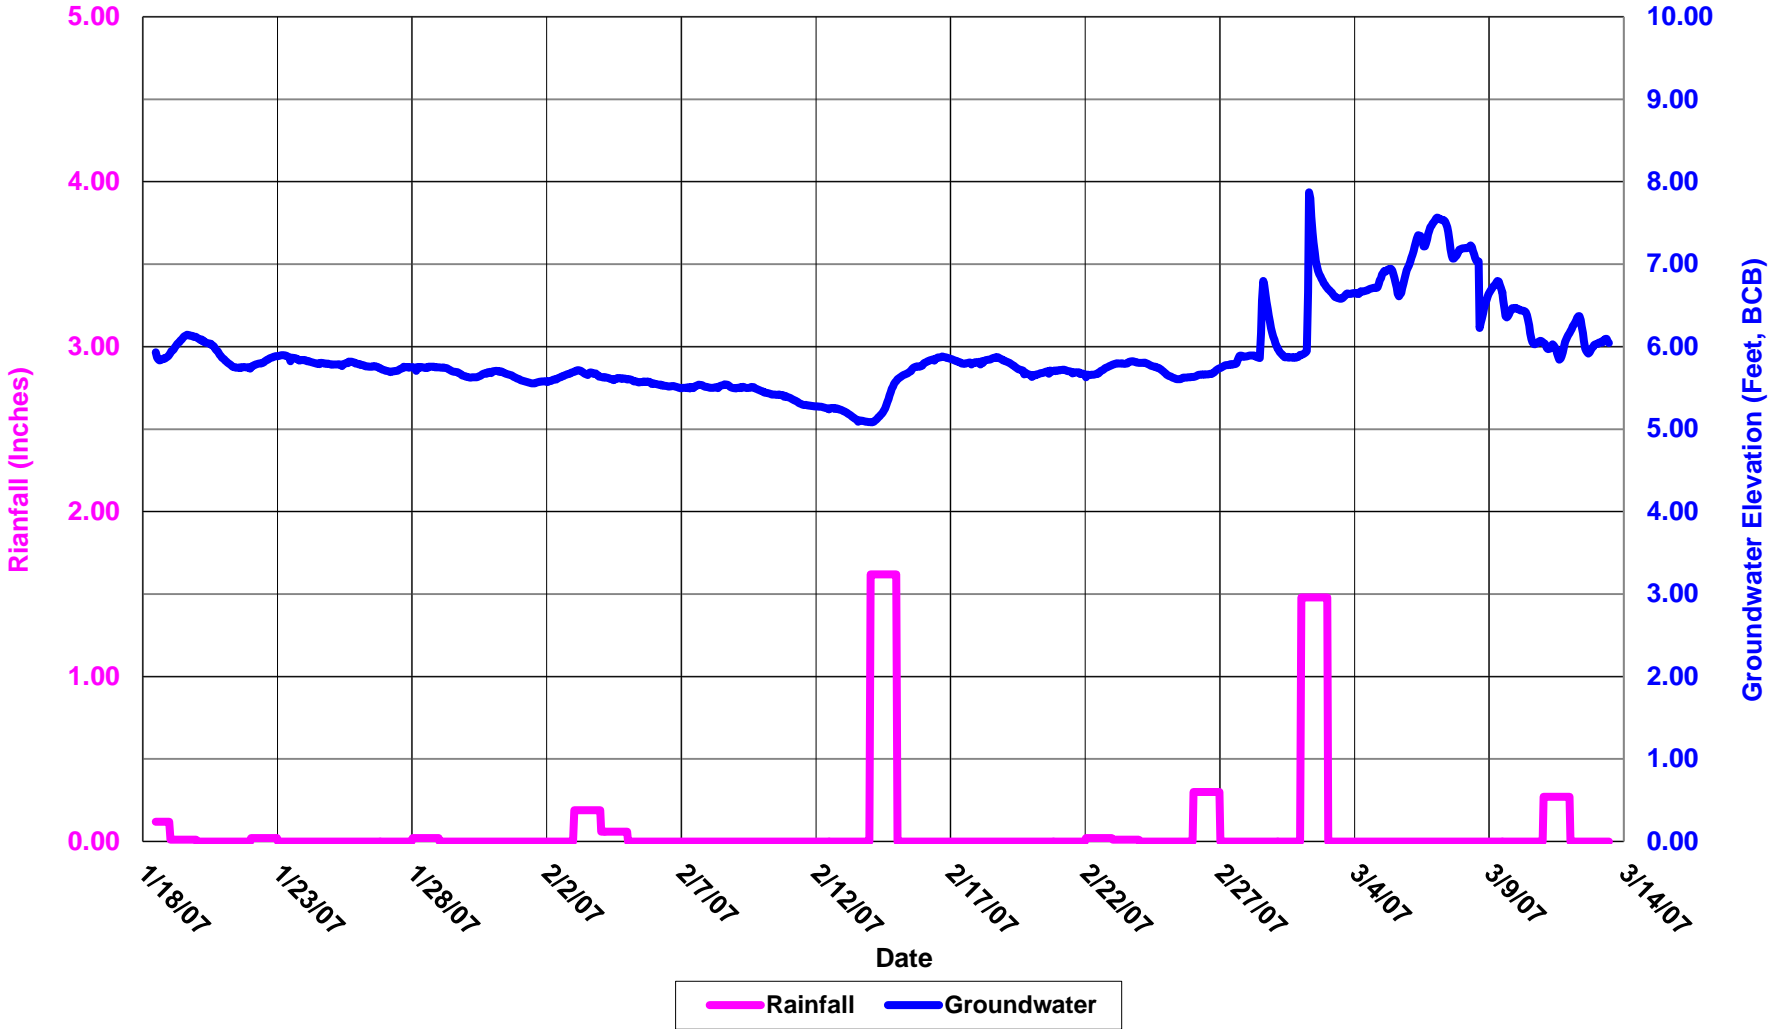

Boston Groundwater Trust (BGwT)

27M-0517: Corner of Brooks and Paris St., adjacent to 52 Brooks St.