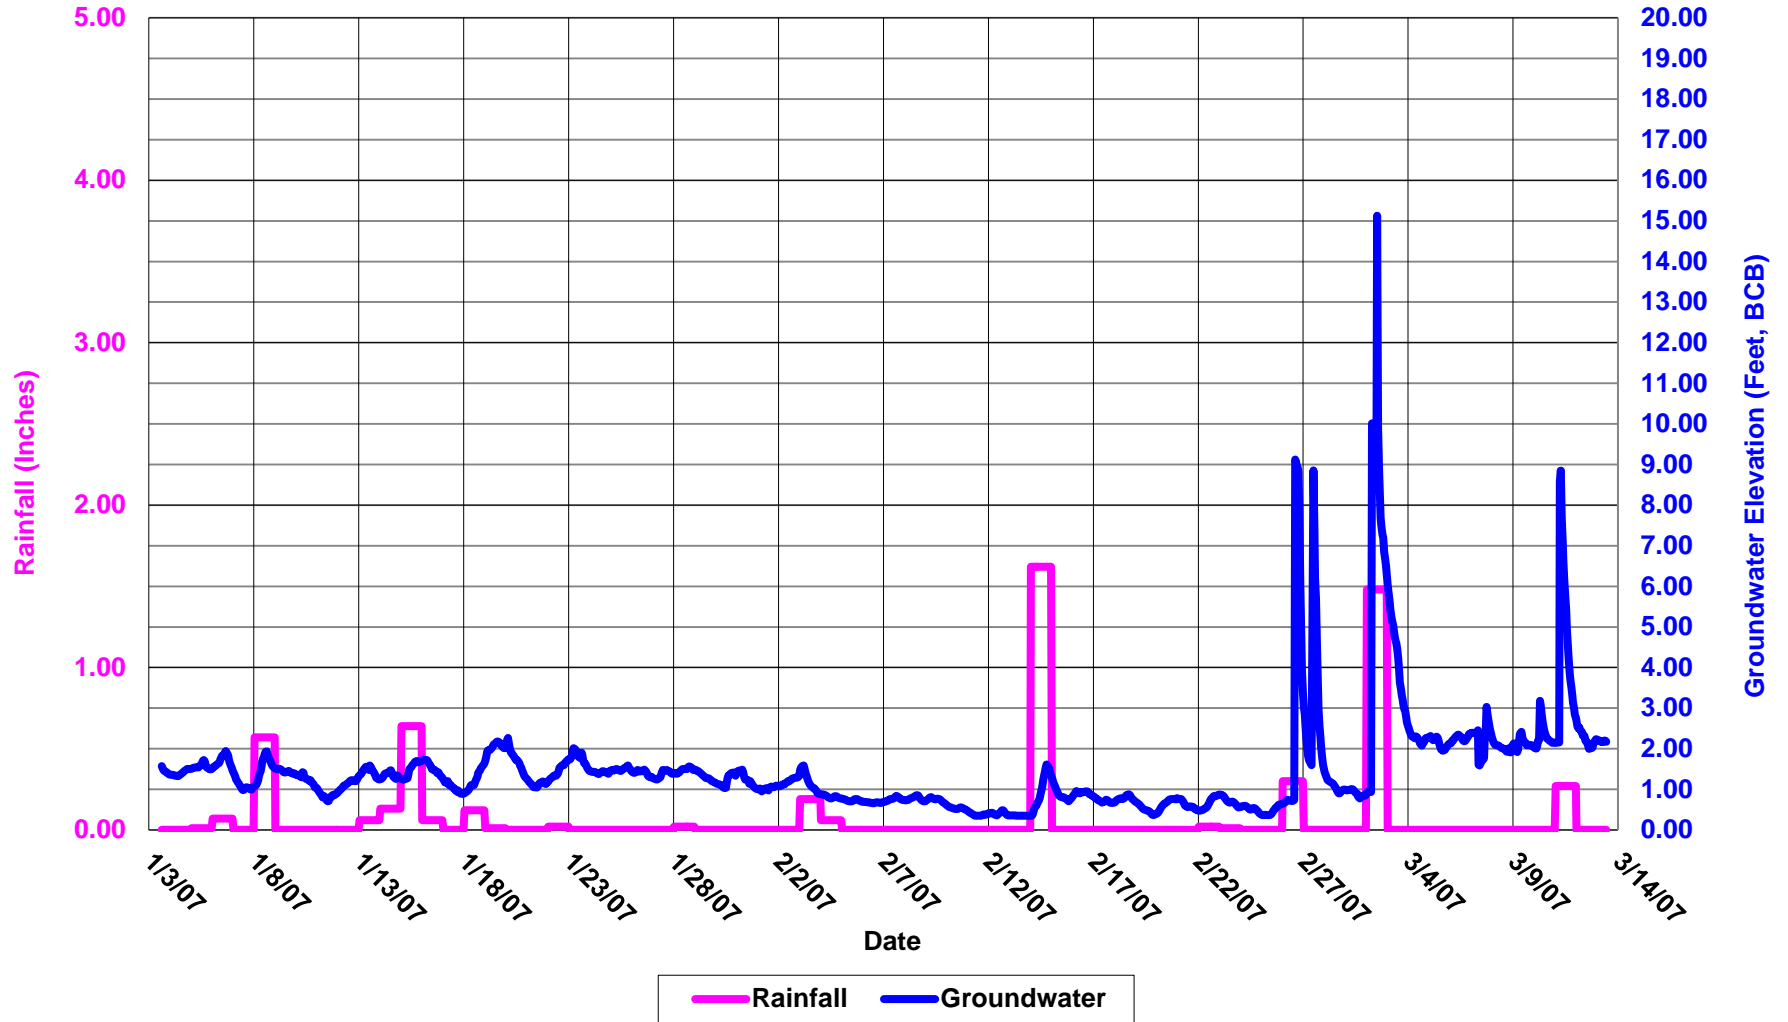

Boston Groundwater Trust (BGwT)

27M-2488: On Breman St., in front of 120 Breman St.

Boston Groundwater Trust (BGwT)

27M-2454: On Chelsea St., in front of 87 Chelsea St.

Boston Groundwater Trust (BGwT)

27M-1884: Corner of Breman and Porter St., adjacent to 184 Breman St.

Boston Groundwater Trust (BGwT)

27M-0999: Corner of Harve St. and George R Visconti Rd., adjacent to 186 Harve St.

Boston Groundwater Trust (BGwT)

27M-0983: Corner of London St. and George R Visconti Rd.