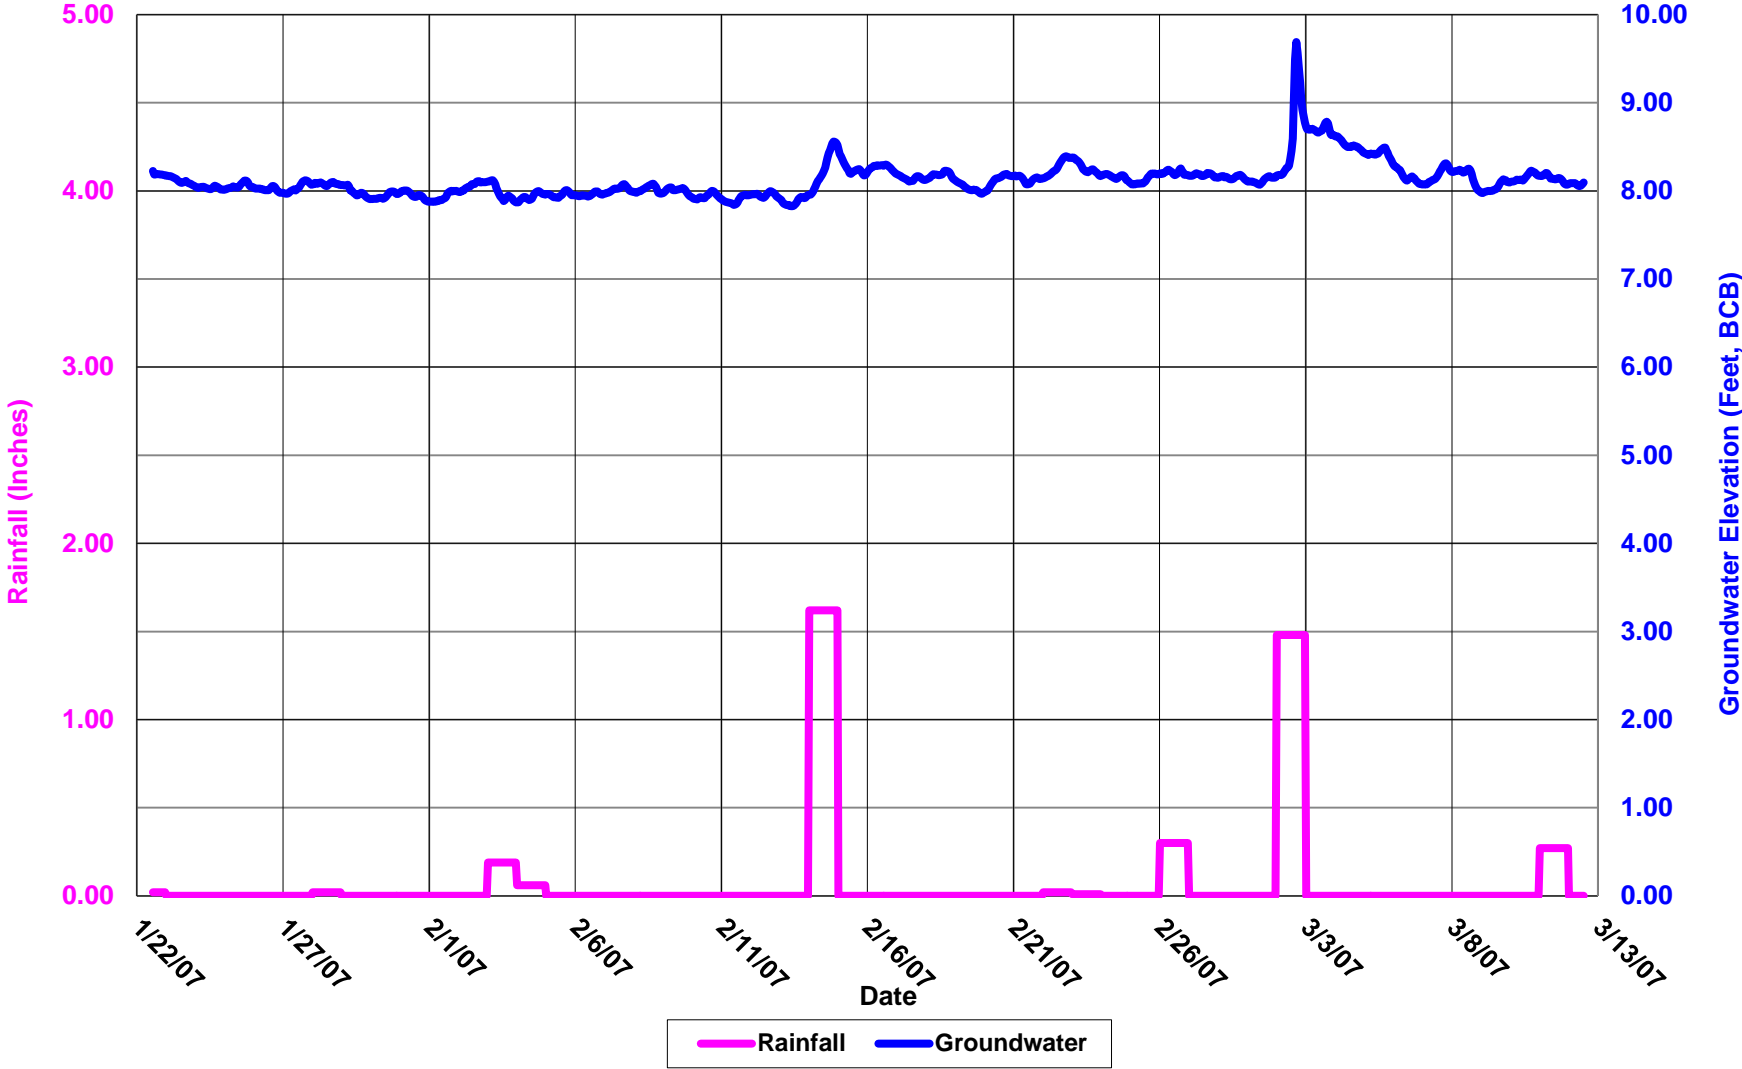

22J-1864: Corner of Lawrence and Clarendon St.

Boston Groundwater Trust (BGwT)

22J-1819: On Chandler St., in front of 107 Chandler St.

Boston Groundwater Trust (BGwT)

22J-1294: On Berkeley St., in front of 75 Berkeley St.