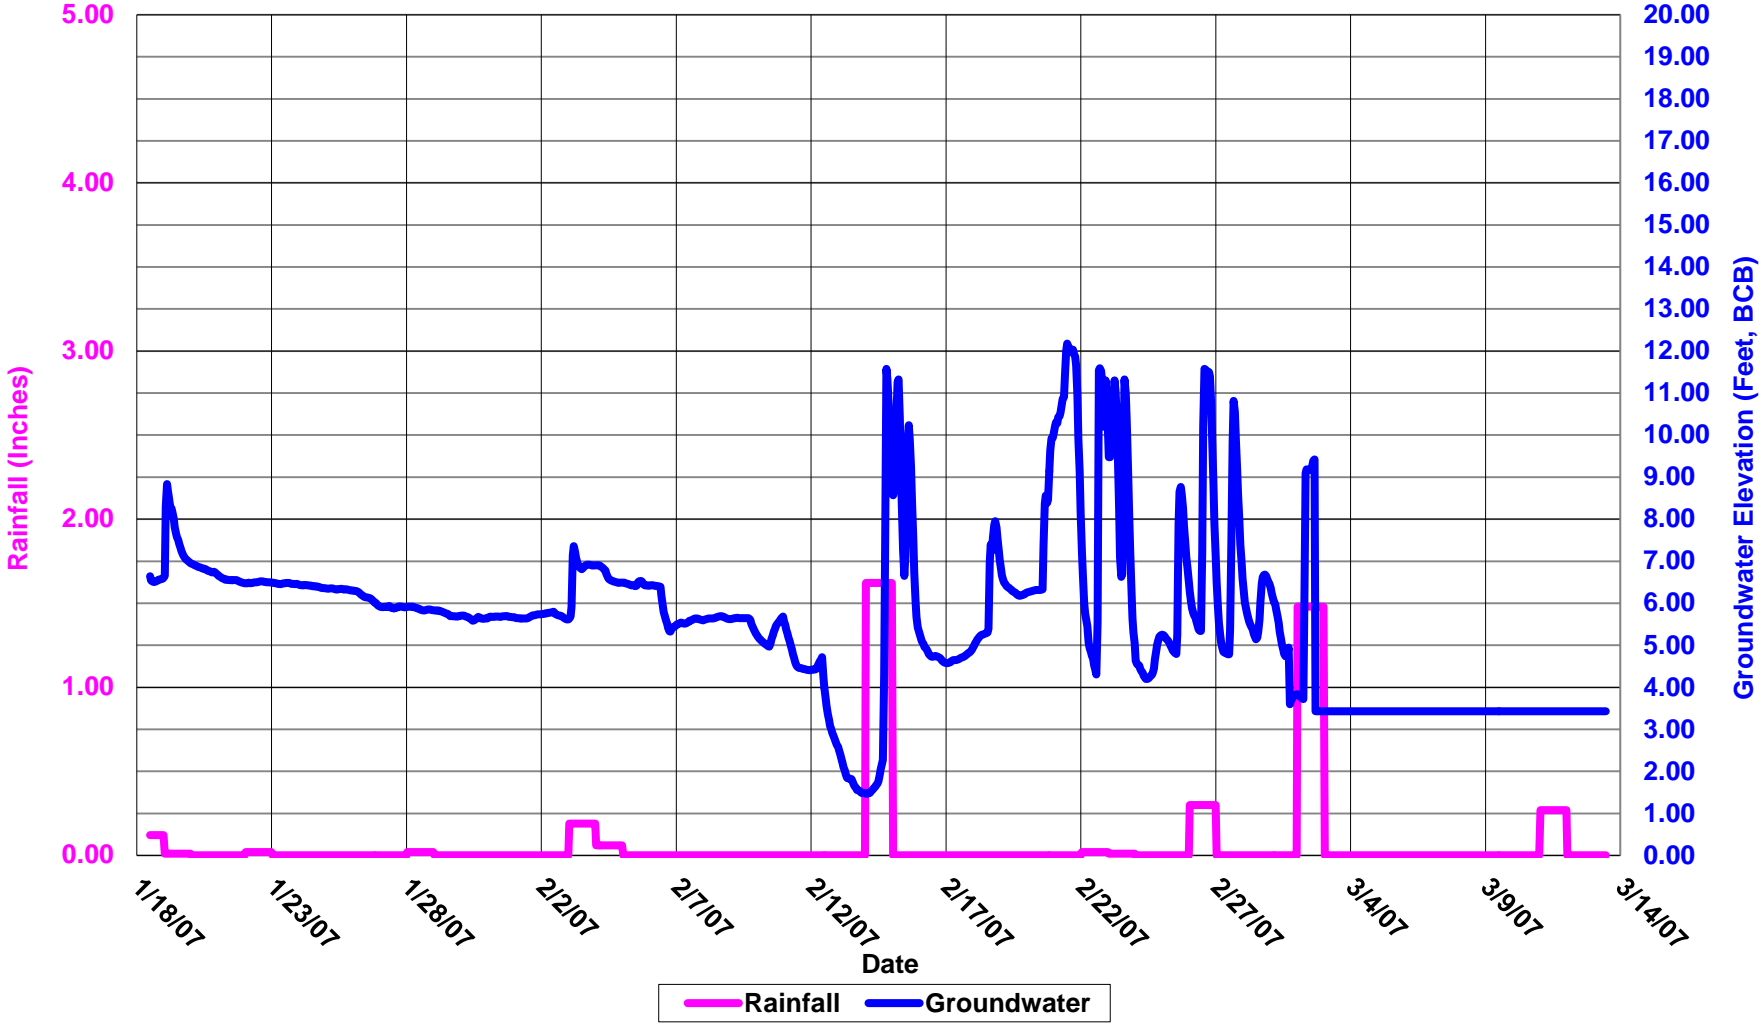

Boston Groundwater Trust (BGwT)

27M-2488: On Breman St., in front of 120 Breman St.

Boston Groundwater Trust (BGwT)

27M-2454: On Chelsea St., in front of 87 Chelsea St.

Boston Groundwater Trust (BGwT)

27M-1884: Corner of Breman and Porter St., adjacent to 184 Breman St.

Boston Groundwater Trust (BGwT)

27M-0999: Corner of Harve St. and George R Visconti Rd., adjacent to 186 Harve St.

Boston Groundwater Trust (BGwT)

27M-0983: Corner of London St. and George R Visconti Rd.

Boston Groundwater Trust (BGwT)

27M-0881: Corner of Central Sq. and Border St., adjacent to 62 Central Sq.

Boston Groundwater Trust (BGwT)

27M-0677: On Breman St., adjacent to 282 Breman St.

Boston Groundwater Trust (BGwT)