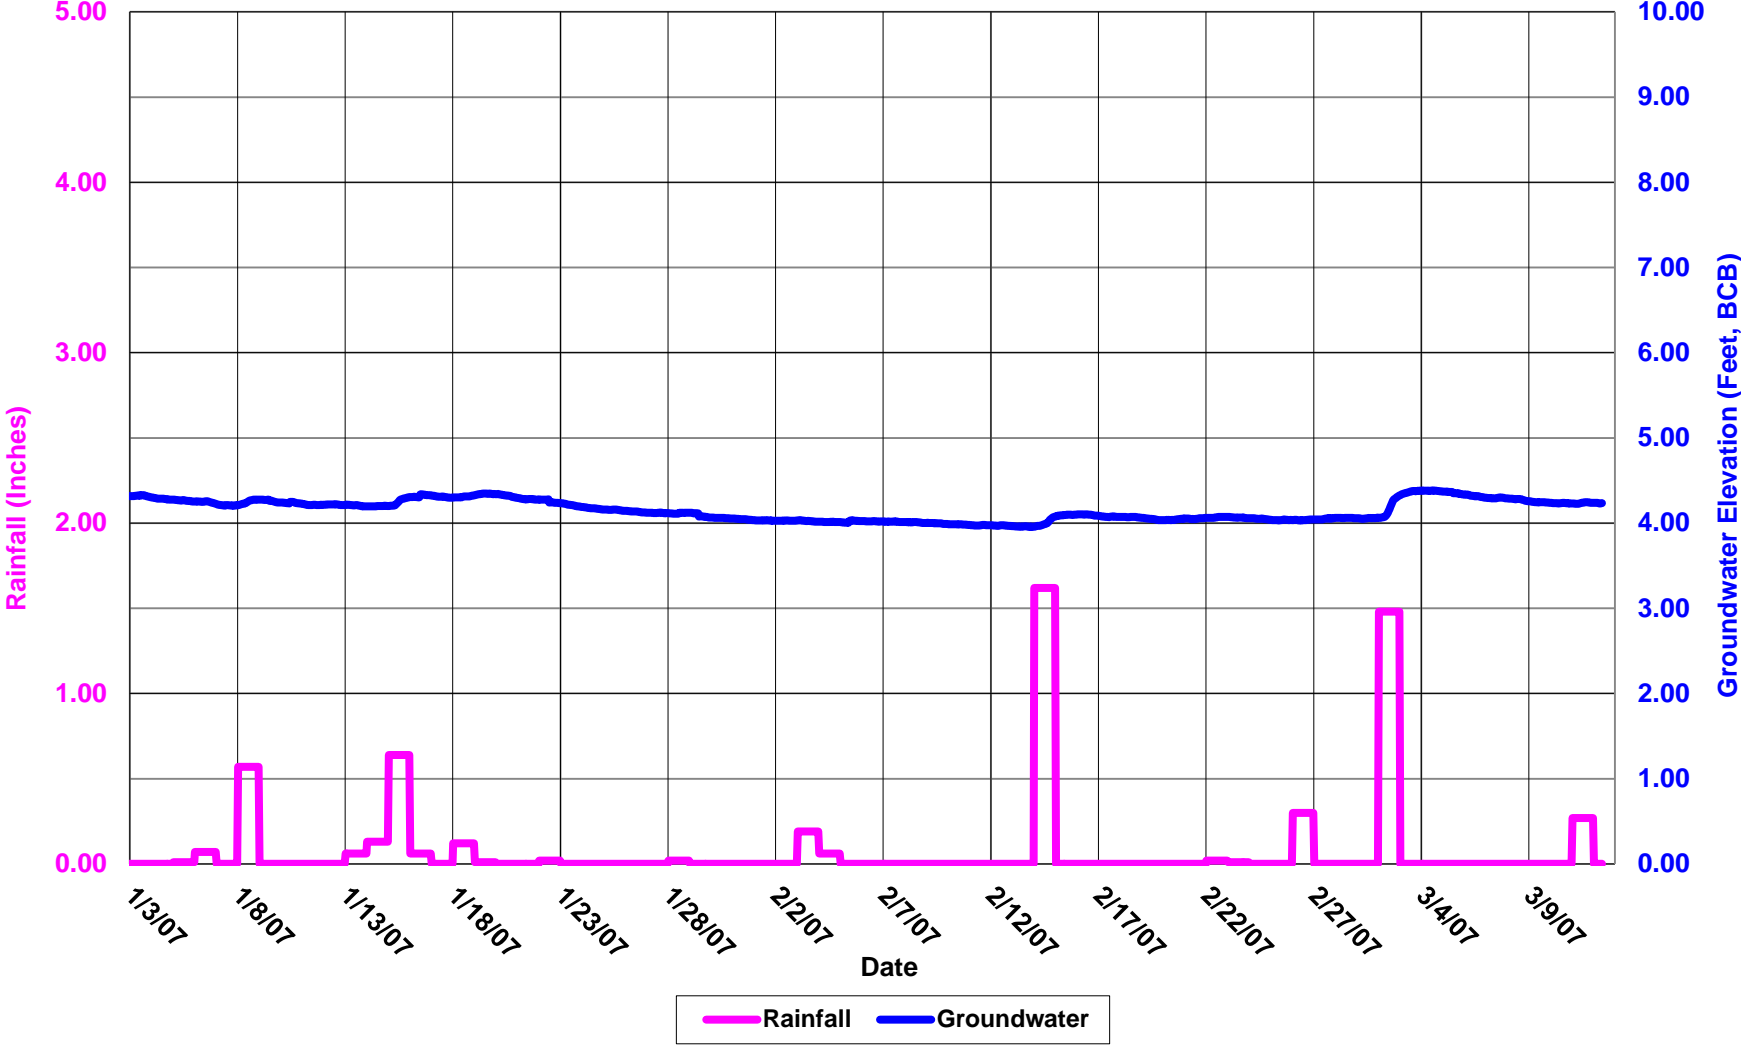

Boston Groundwater Trust (BGwT)

22J-1286: Corner of Berkeley and Chandler St.

Boston Groundwater Trust (BGwT)

22J-1249: Off of St. Charles St., behind #11 Residence

Boston Groundwater Trust (BGwT)

22J-1184: On Clarendon St., in front of 75 Clarendon St.

Boston Groundwater Trust (BGwT)

22J-1167: On Cazenove St., in front of 17 Cazenove St.

Boston Groundwater Trust (BGwT)

22K-1578: On Shawmut Ave., in front of 170 Shawmut Ave.