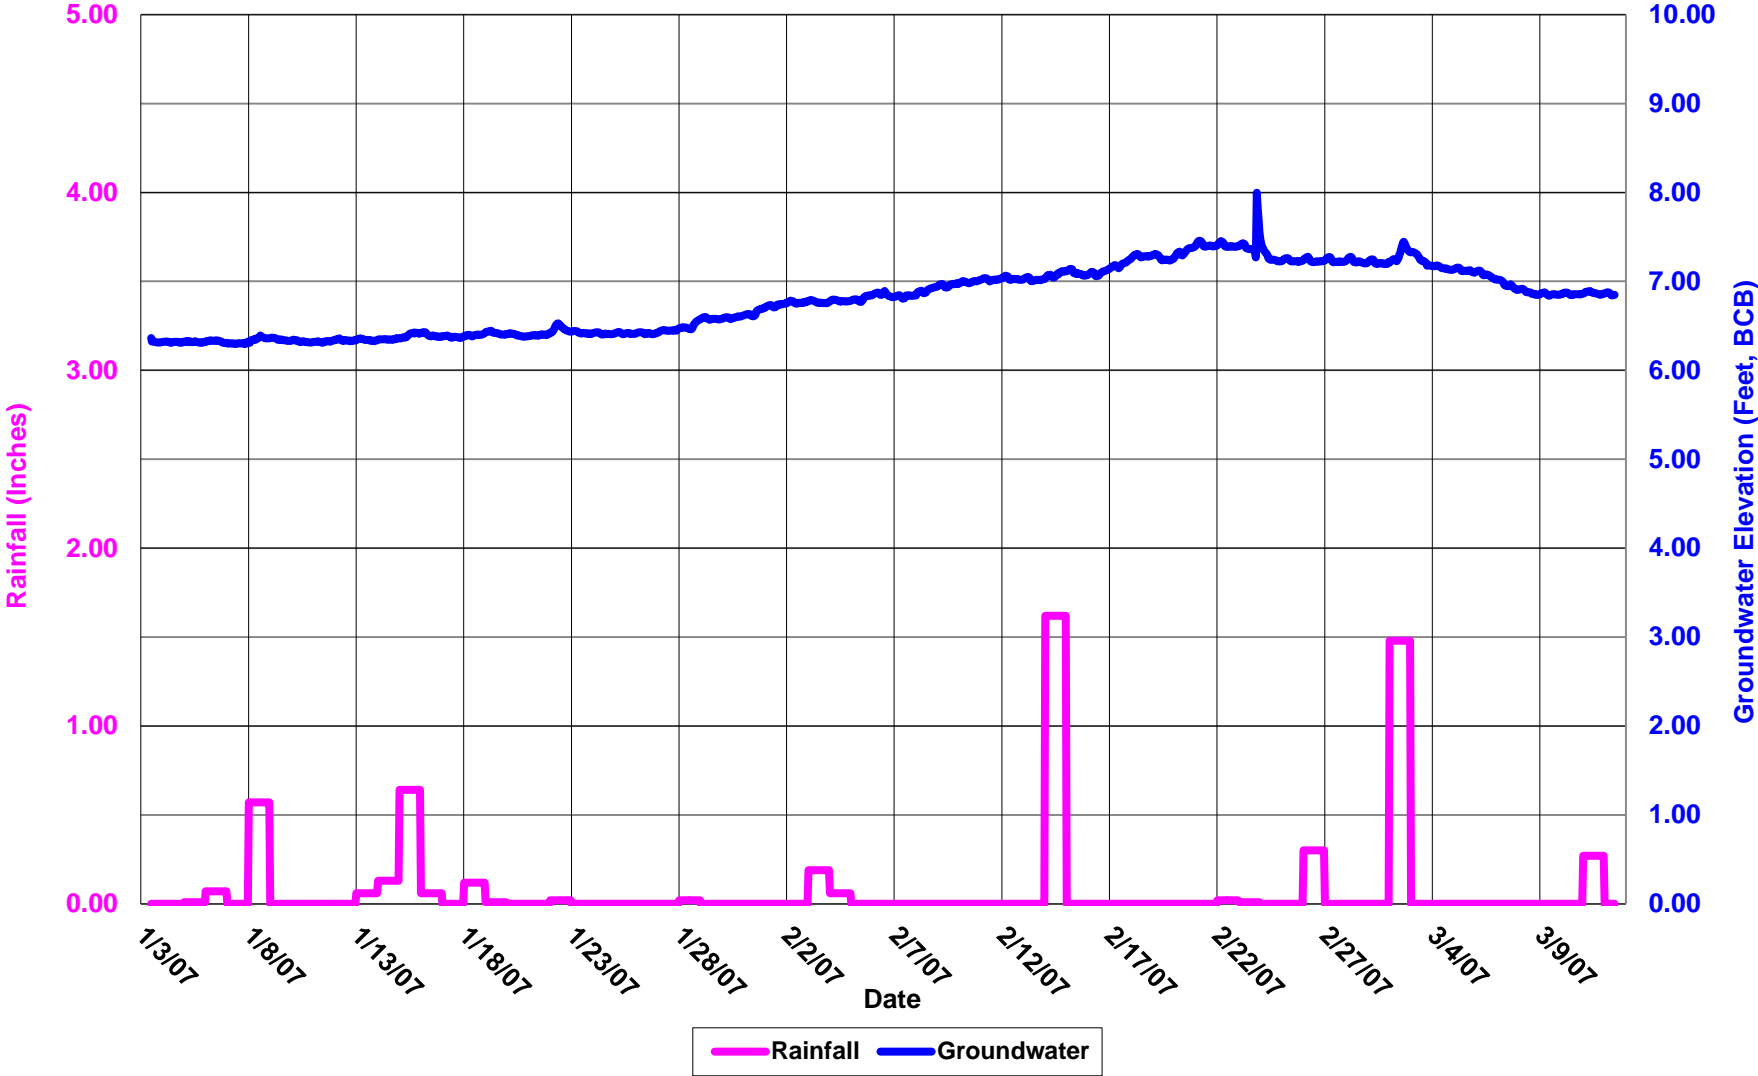

Boston Groundwater Trust (BGwT)

22J-1931: Corner of Berkeley and Lawrence St., adjacent to 66 Berkeley St.