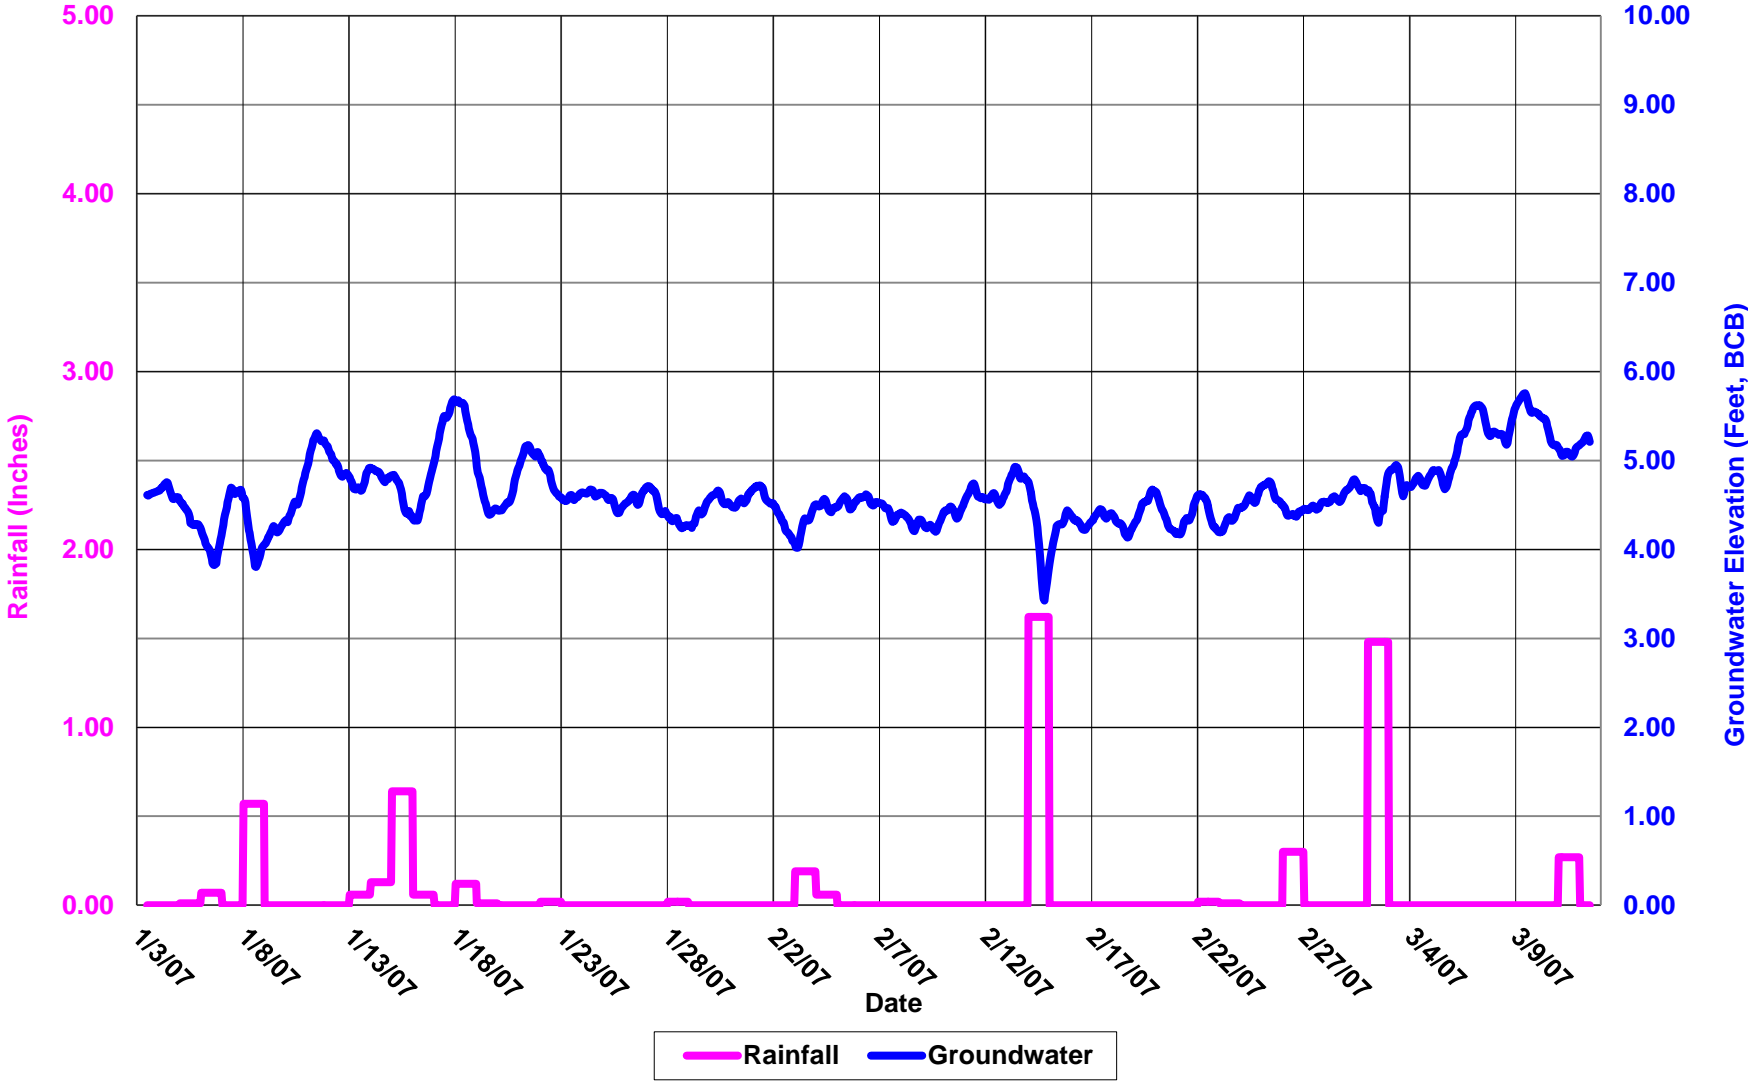

Boston Groundwater Trust (BGwT)

22J-2716: Corner of Tremont and East Berkeley St.