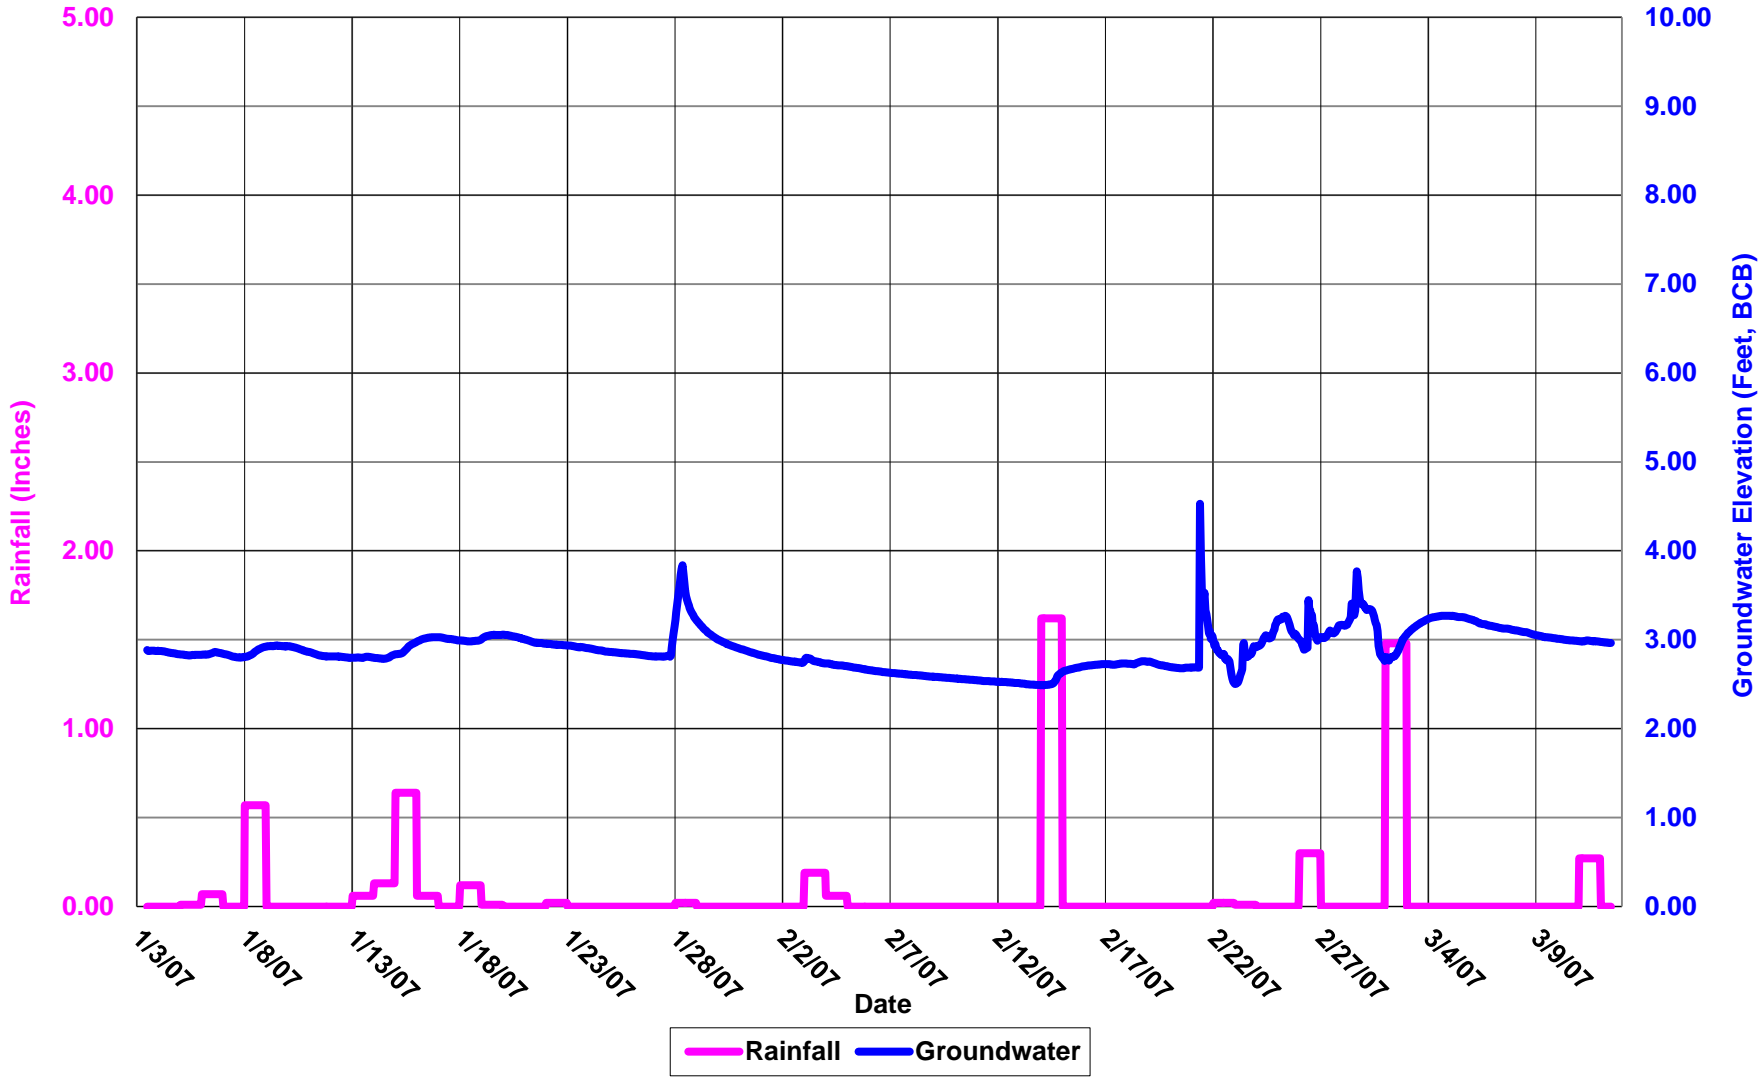

Boston Groundwater Trust (BGwT)

22J-2016B: On Appleton St., in front of 5 Appleton St.