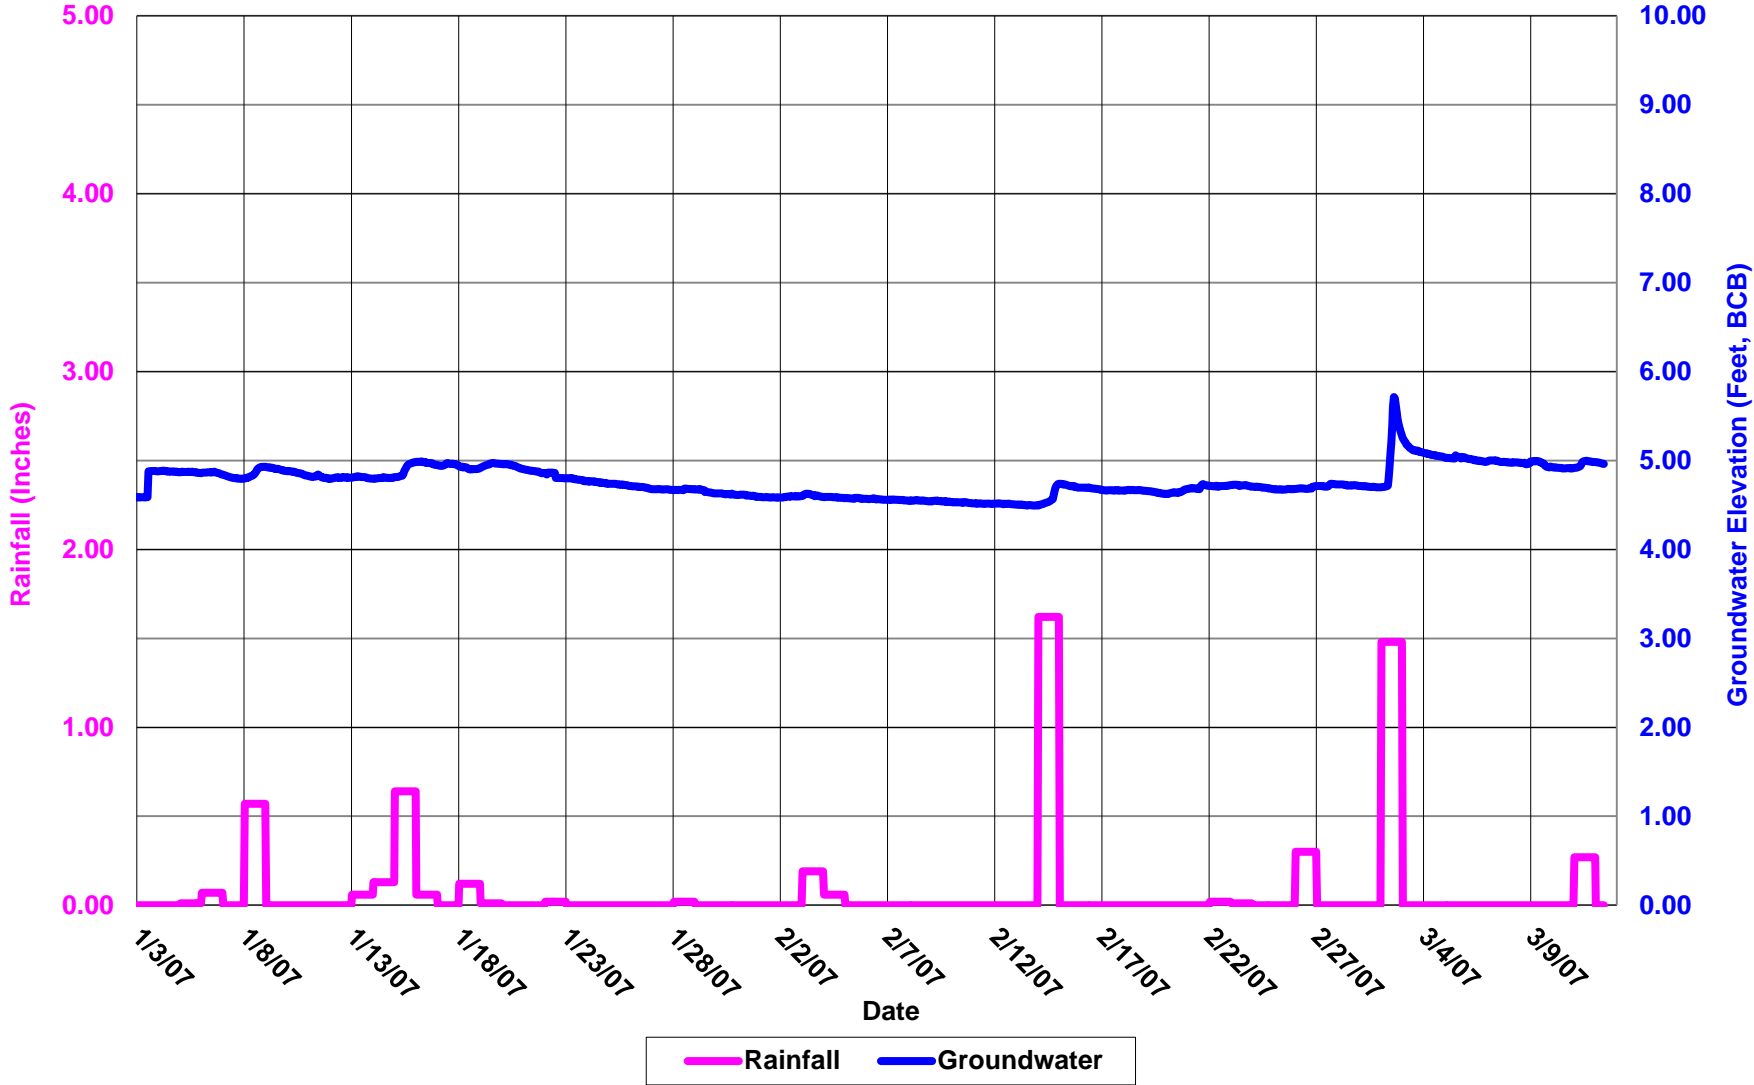

Boston Groundwater Trust (BGwT)

22J-1286: Corner of Berkeley and Chandler St.

Boston Groundwater Trust (BGwT)

22J-1249: Off of St. Charles St., behind #11 Residence

Boston Groundwater Trust (BGwT)

22J-1184: On Clarendon St., in front of 75 Clarendon St.