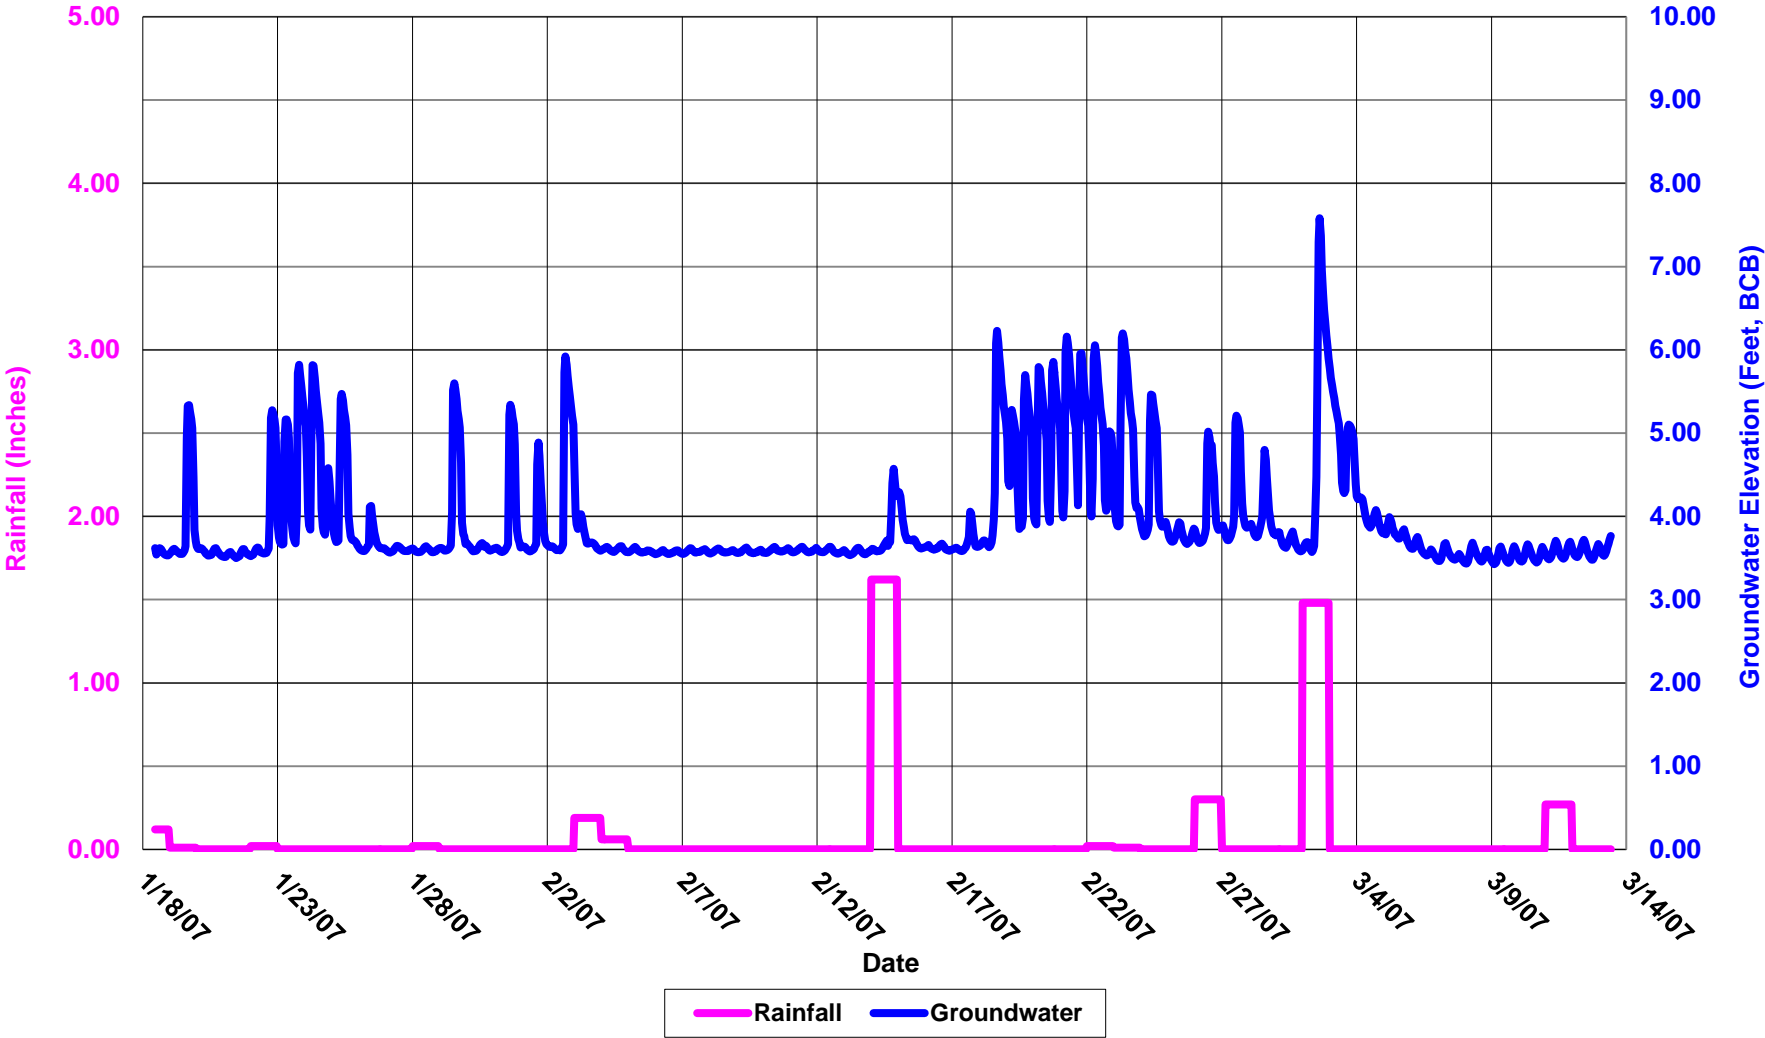

Boston Groundwater Trust (BGwT)

25L-0975: On Commercial St. adjacent to 227 Commercial St.