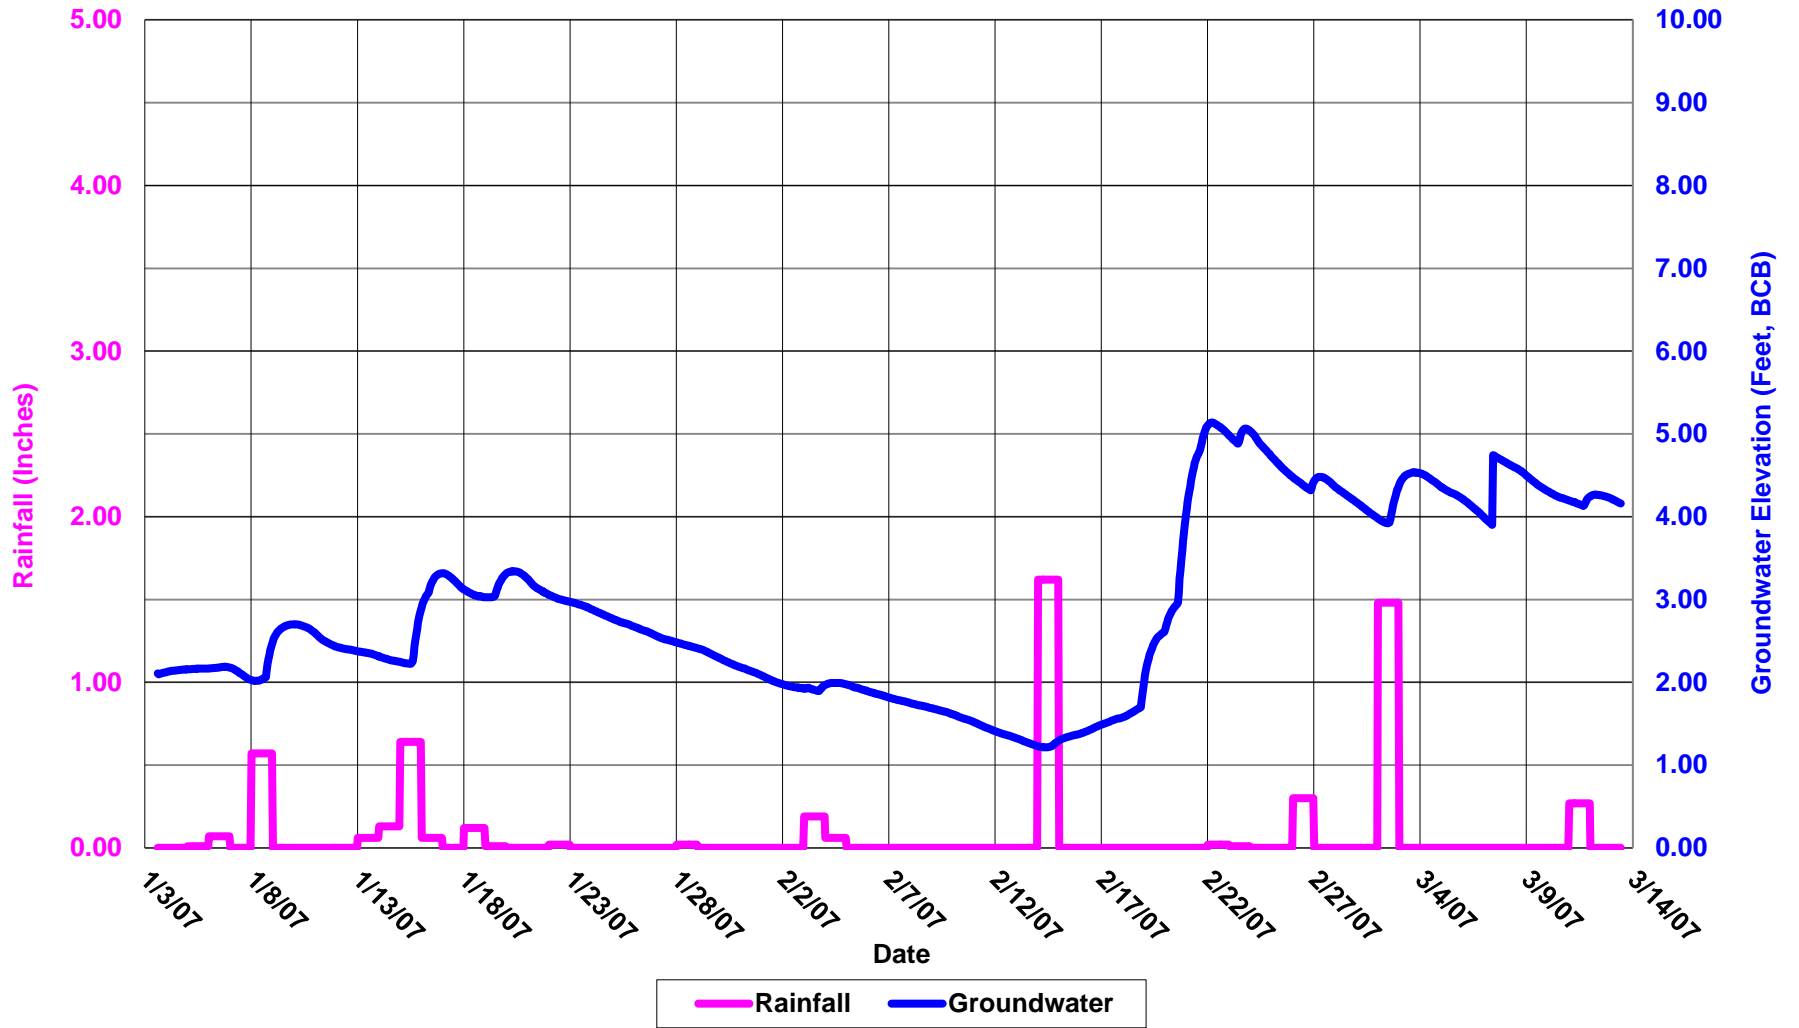

Boston Groundwater Trust (BGwT)

27M-2488: On Breman St., in front of 120 Breman St.

Boston Groundwater Trust (BGwT)

27M-2454: On Chelsea St., in front of 87 Chelsea St.

Boston Groundwater Trust (BGwT)

27M-1884: Corner of Breman and Porter St., adjacent to 184 Breman St.

Boston Groundwater Trust (BGwT)

27M-0999: Corner of Harve St. and George R Visconti Rd., adjacent to 186 Harve St.

Boston Groundwater Trust (BGwT)

27M-0983: Corner of London St. and George R Visconti Rd.