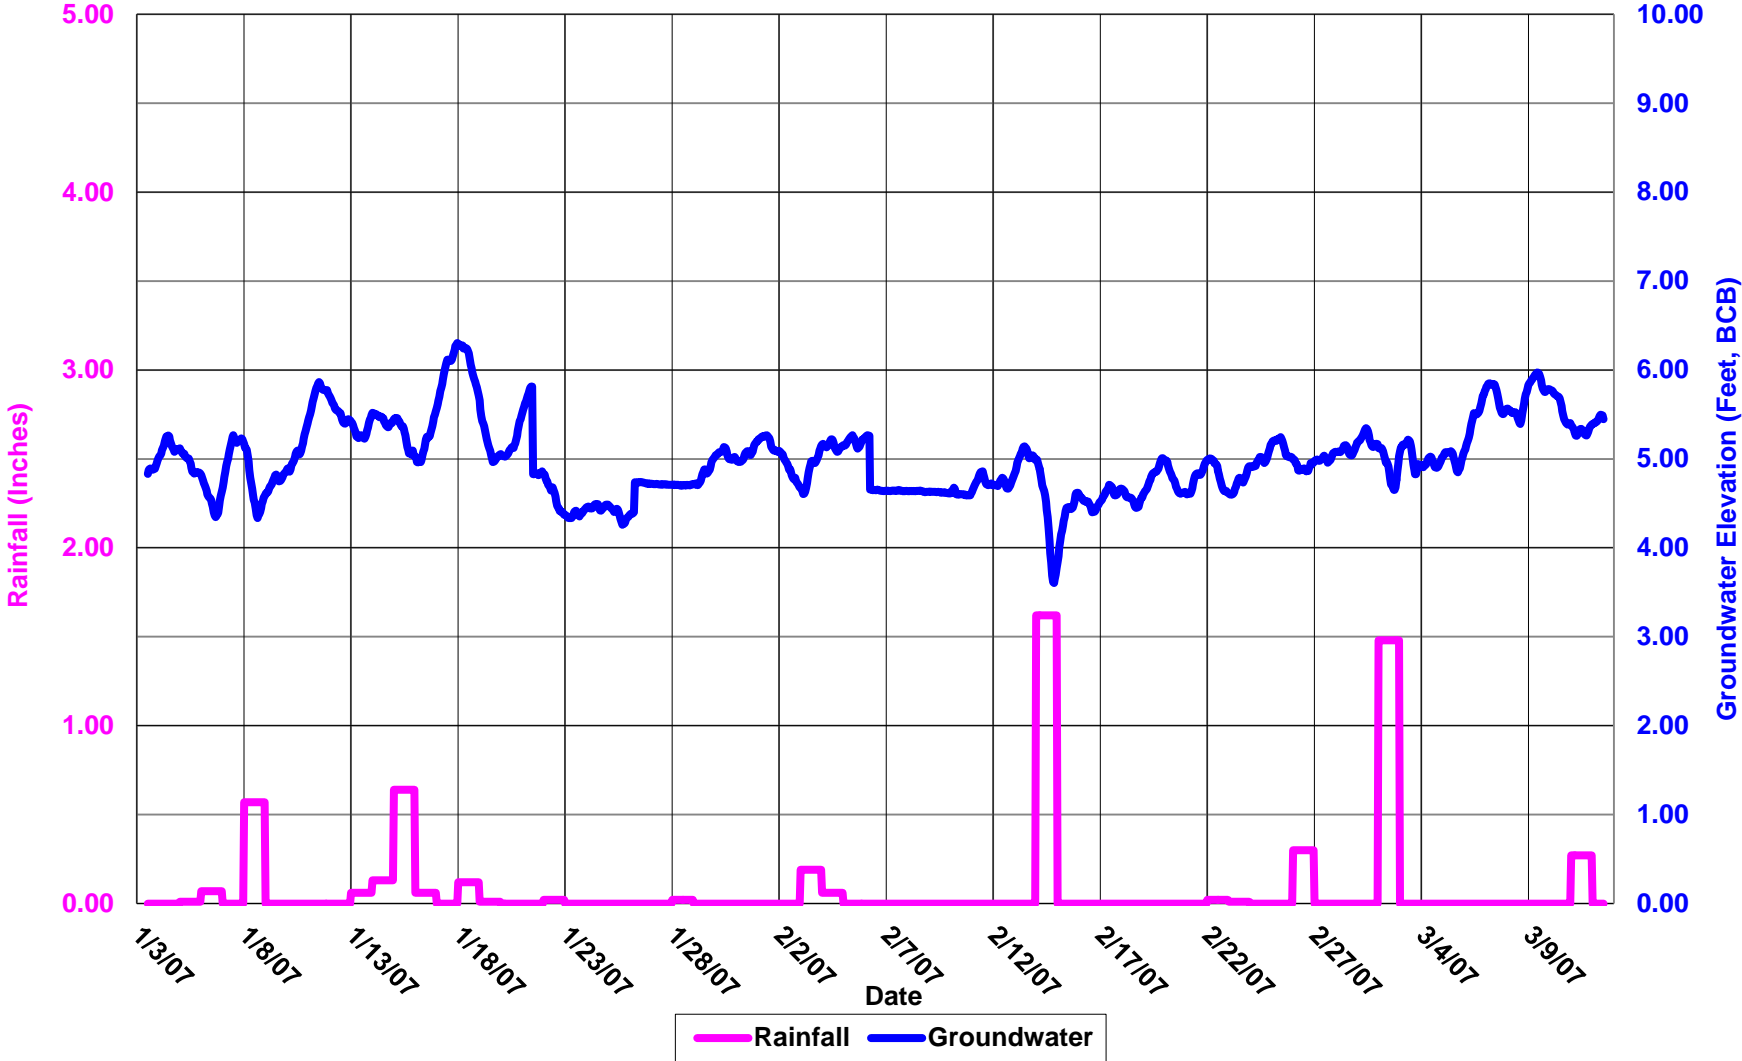

Boston Groundwater Trust (BGwT)

22J-1864: Corner of Lawrence and Clarendon St.