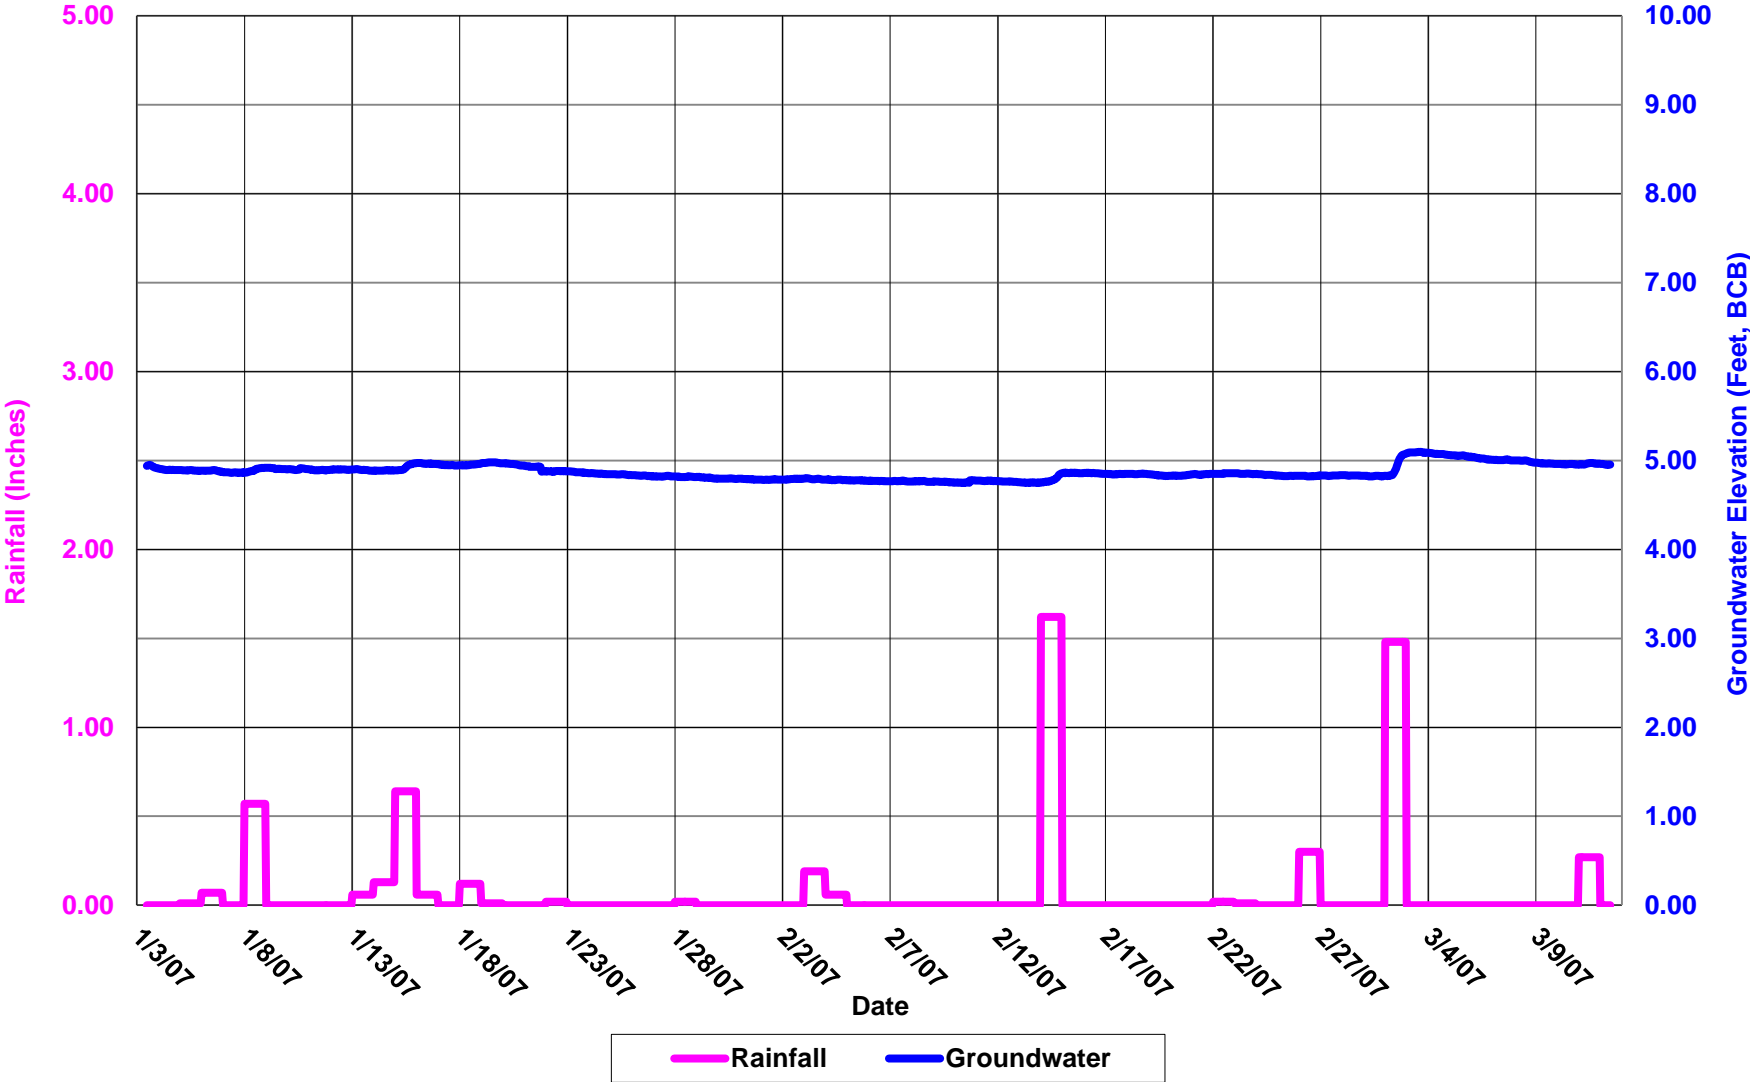

Boston Groundwater Trust (BGwT)

22J-1819: On Chandler St., in front of 107 Chandler St.