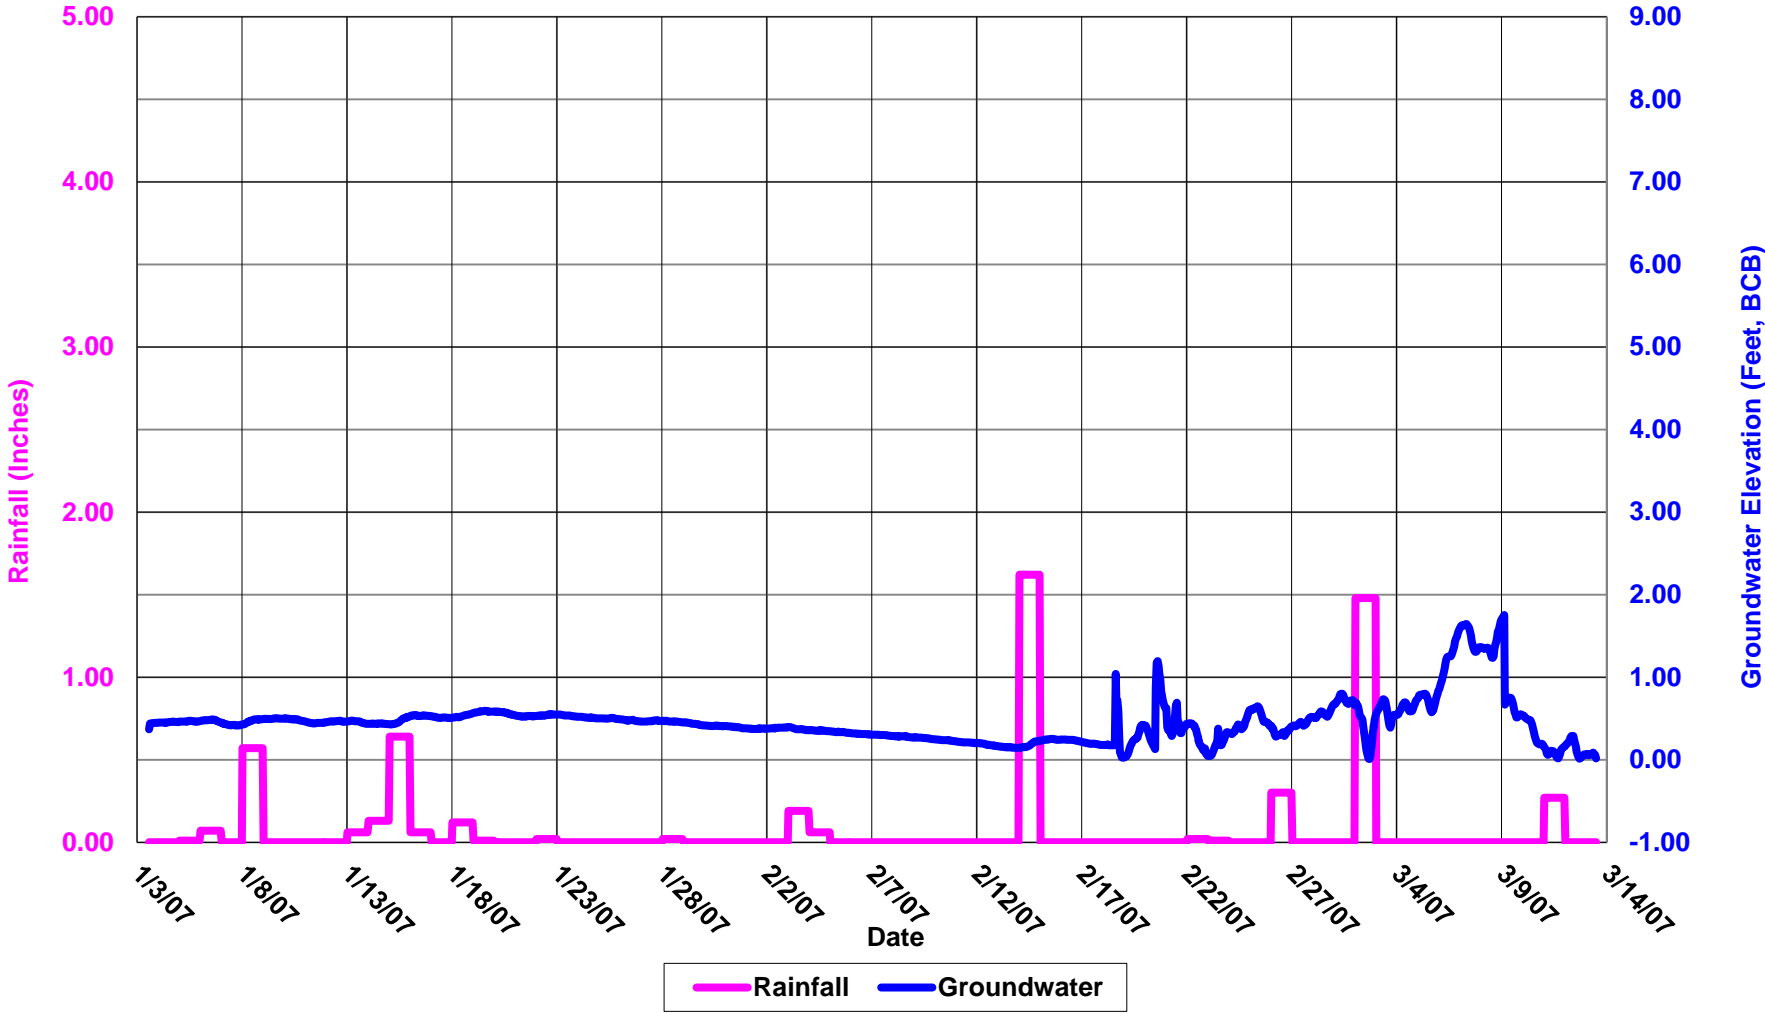

Boston Groundwater Trust (BGwT)

27M-2488: On Breman St., in front of 120 Breman St.

Boston Groundwater Trust (BGwT)

27M-2454: On Chelsea St., in front of 87 Chelsea St.

Boston Groundwater Trust (BGwT)

27M-1884: Corner of Breman and Porter St., adjacent to 184 Breman St.

Boston Groundwater Trust (BGwT)

27M-0999: Corner of Harve St. and George R Visconti Rd., adjacent to 186 Harve St.

Boston Groundwater Trust (BGwT)

27M-0983: Corner of London St. and George R Visconti Rd.