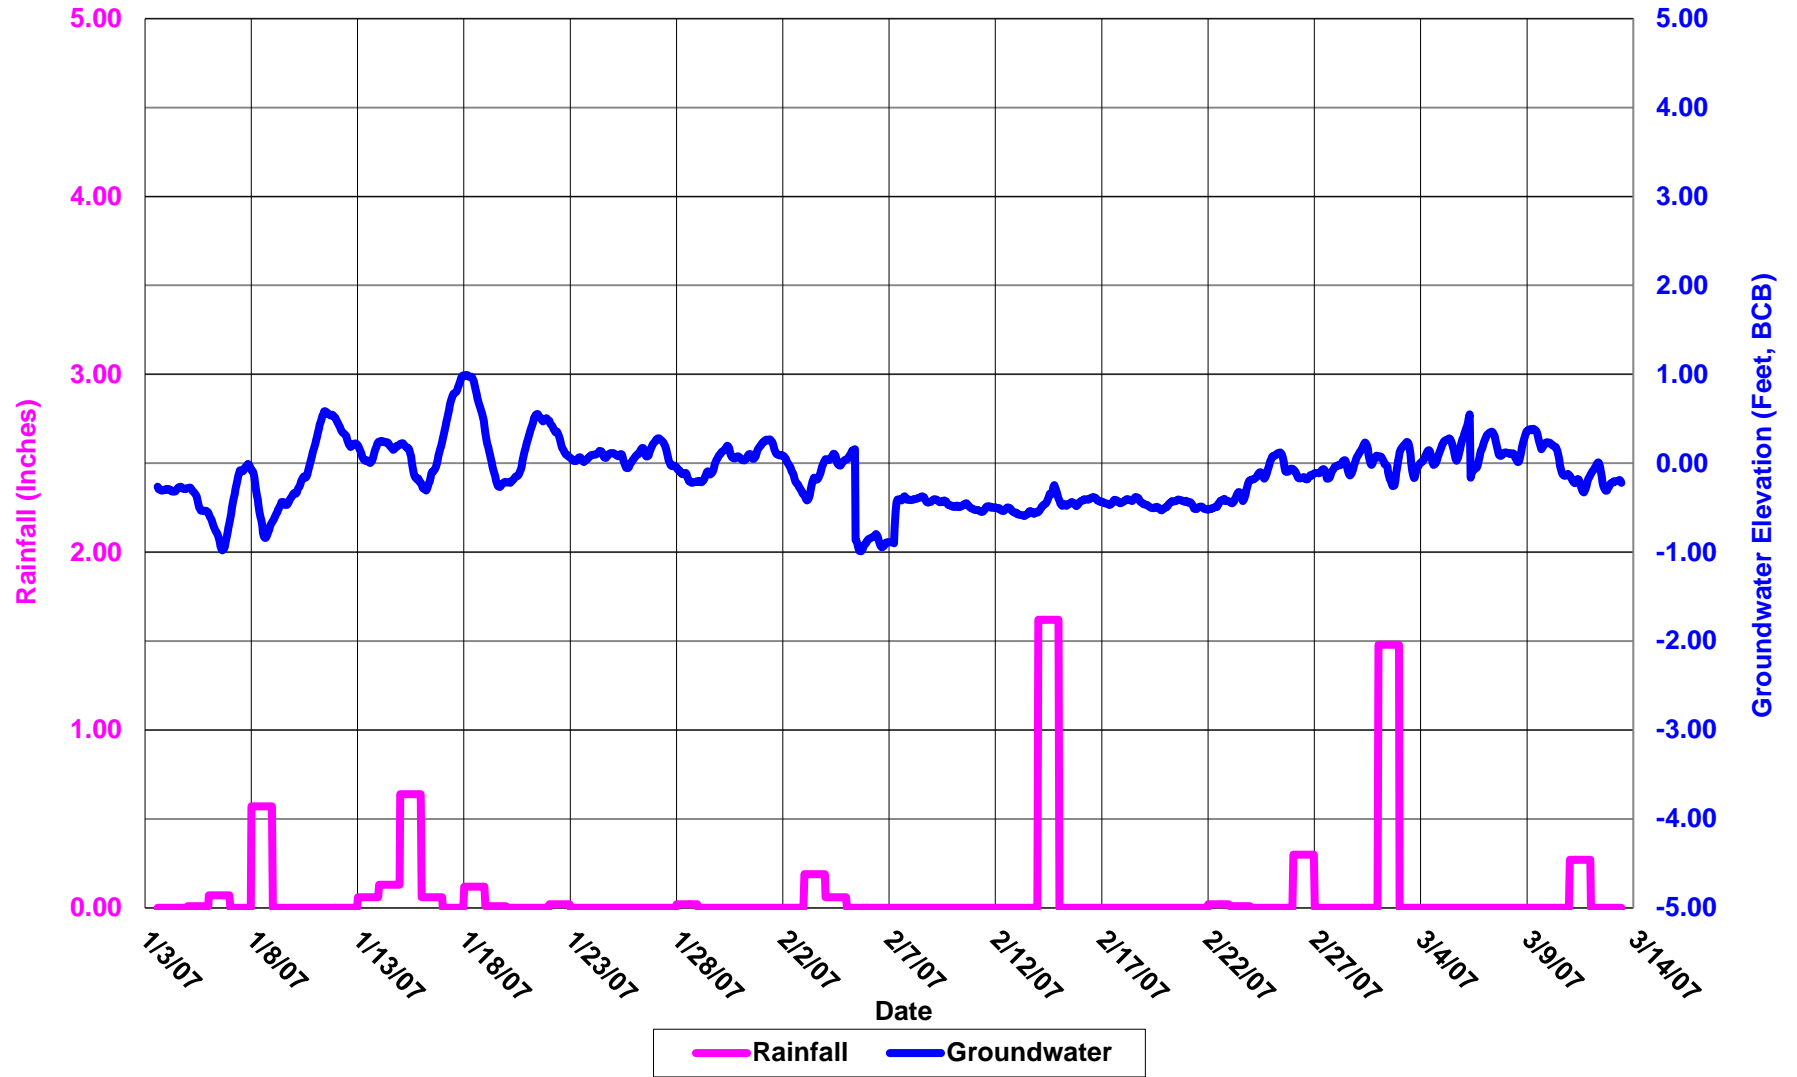

Boston Groundwater Trust (BGwT)

27M-2488: On Breman St., in front of 120 Breman St.

Boston Groundwater Trust (BGwT)

27M-2454: On Chelsea St., in front of 87 Chelsea St.

Boston Groundwater Trust (BGwT)

27M-1884: Corner of Breman and Porter St., adjacent to 184 Breman St.

Boston Groundwater Trust (BGwT)

27M-0999: Corner of Harve St. and George R Visconti Rd., adjacent to 186 Harve St.

Boston Groundwater Trust (BGwT)

27M-0983: Corner of London St. and George R Visconti Rd.