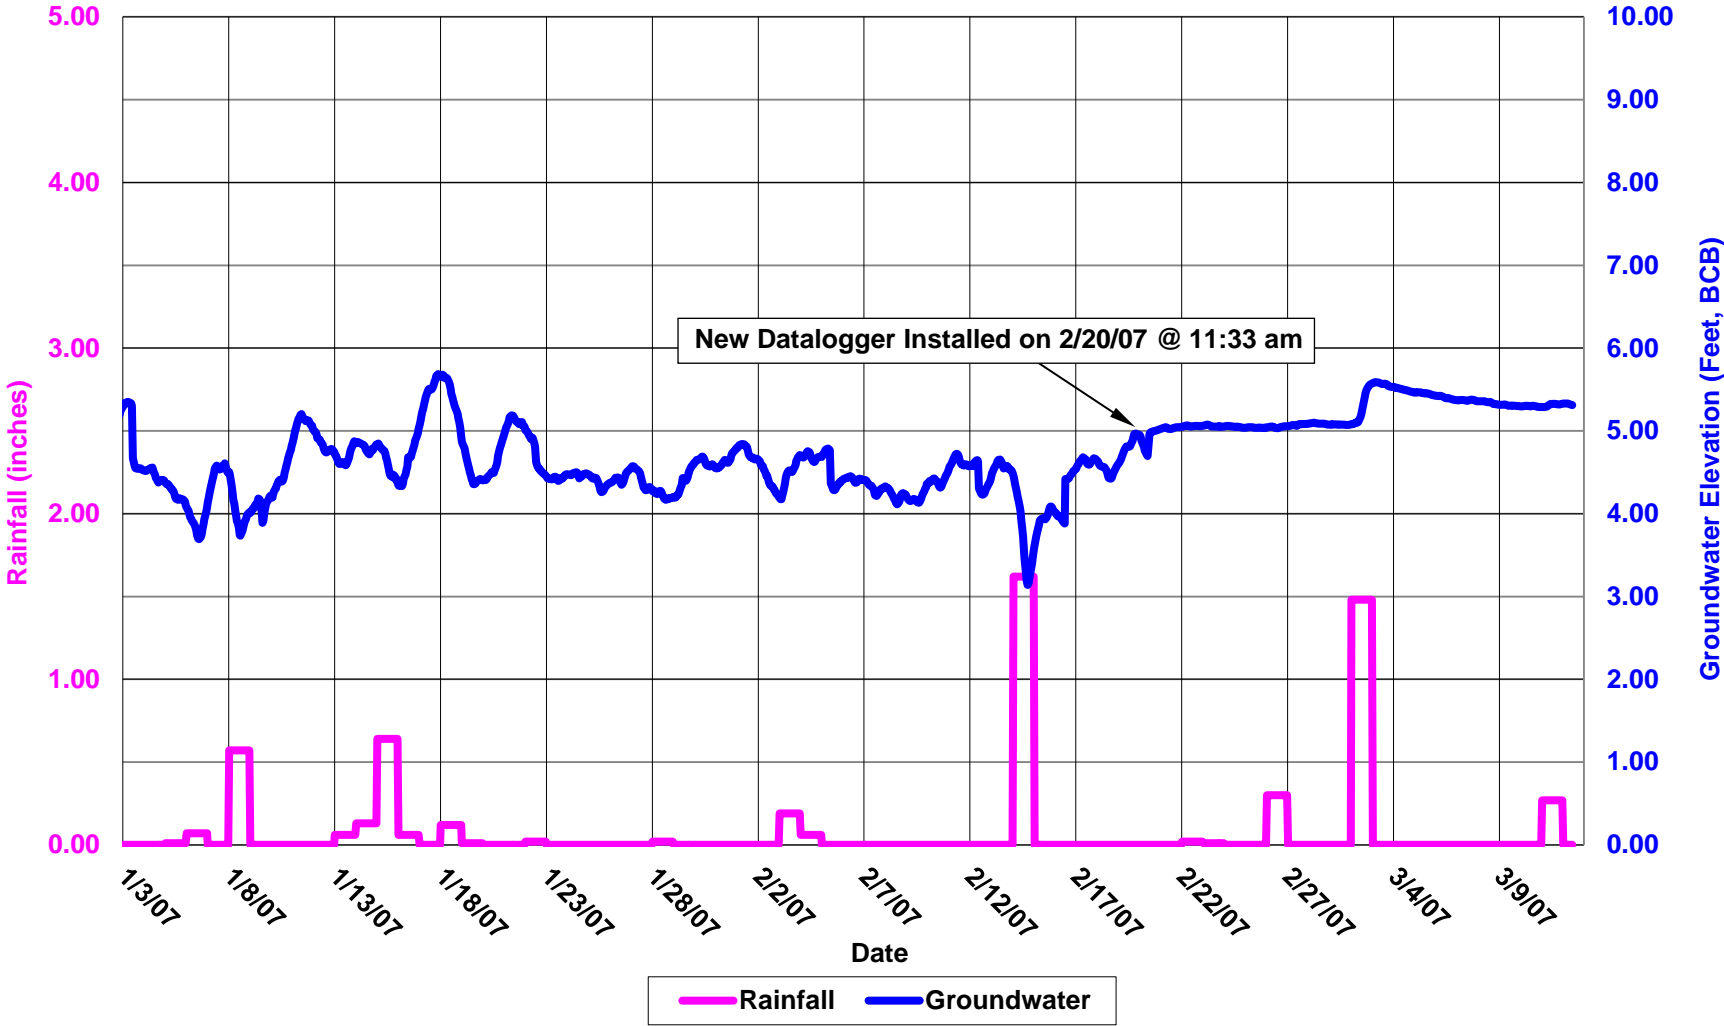

Boston Groundwater Trust (BGwT)

22J-1167: On Cazenove St., in front of 17 Cazenove St.