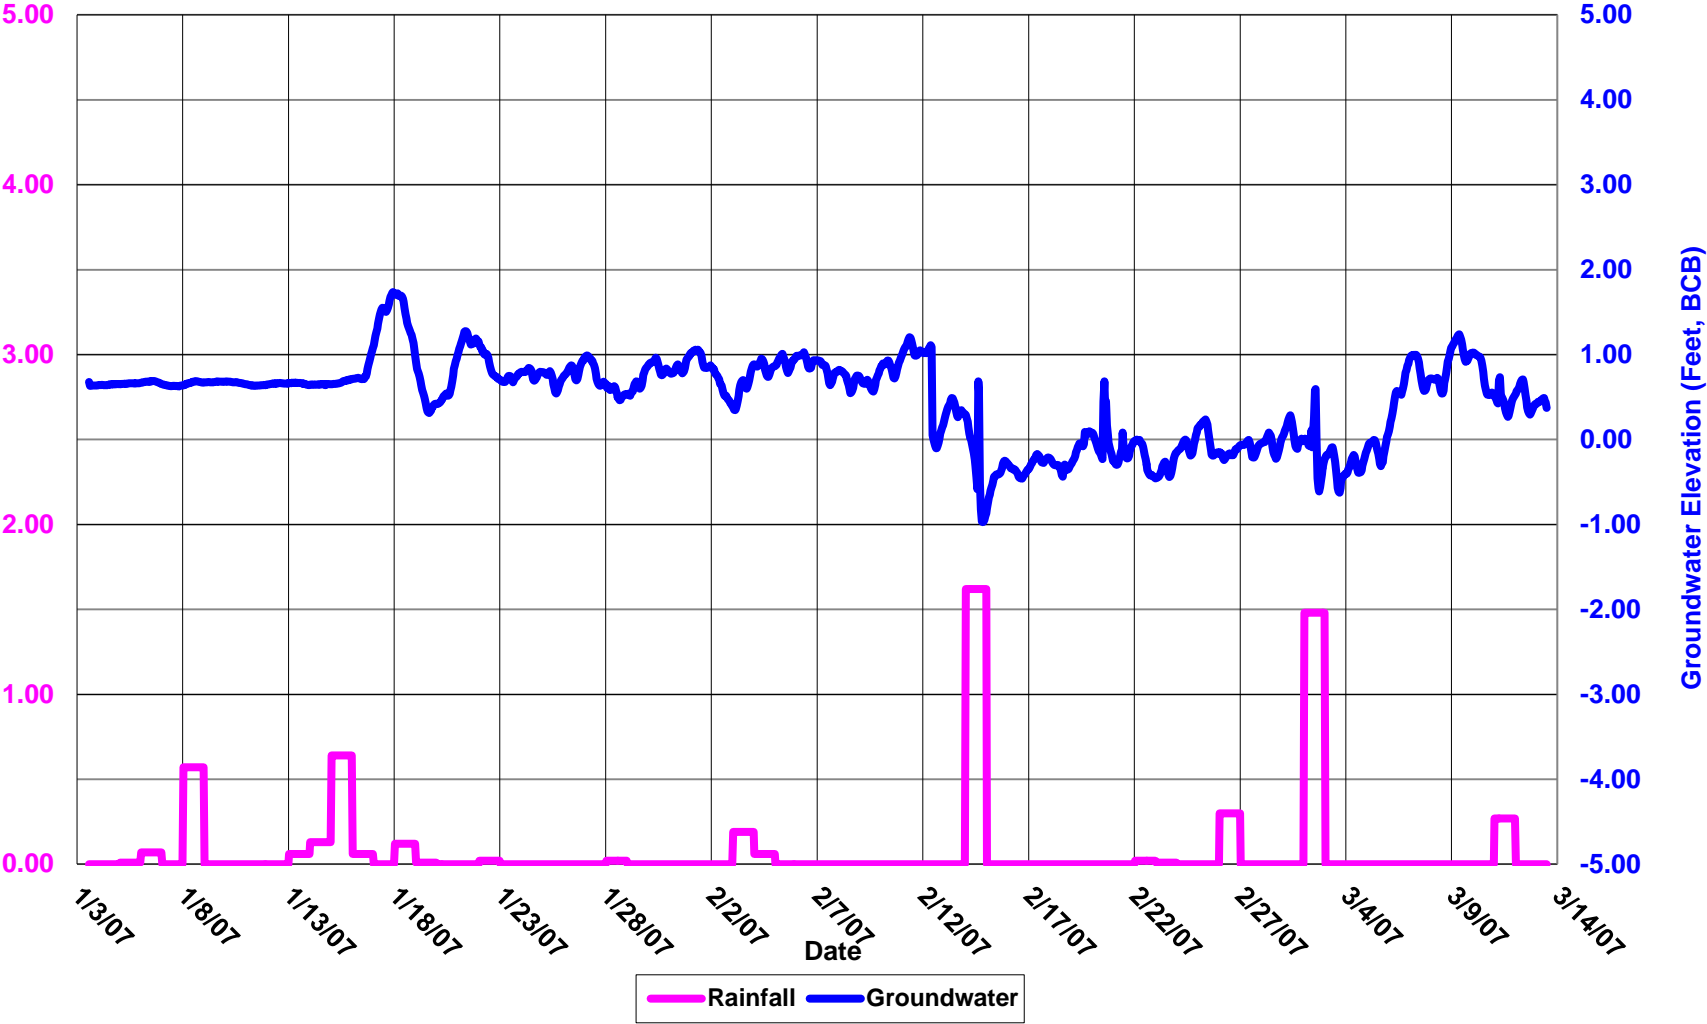

Boston Groundwater Trust (BGwT)

27M-2488: On Breman St., in front of 120 Breman St.

Boston Groundwater Trust (BGwT)

27M-2454: On Chelsea St., in front of 87 Chelsea St.

Boston Groundwater Trust (BGwT)

27M-1884: Corner of Breman and Porter St., adjacent to 184 Breman St.

Boston Groundwater Trust (BGwT)

27M-0999: Corner of Harve St. and George R Visconti Rd., adjacent to 186 Harve St.

Boston Groundwater Trust (BGwT)

27M-0983: Corner of London St. and George R Visconti Rd.

Boston Groundwater Trust (BGwT)

27M-0881: Corner of Central Sq. and Border St., adjacent to 62 Central Sq.

Boston Groundwater Trust (BGwT)

27M-0677: On Breman St., adjacent to 282 Breman St.

Boston Groundwater Trust (BGwT)