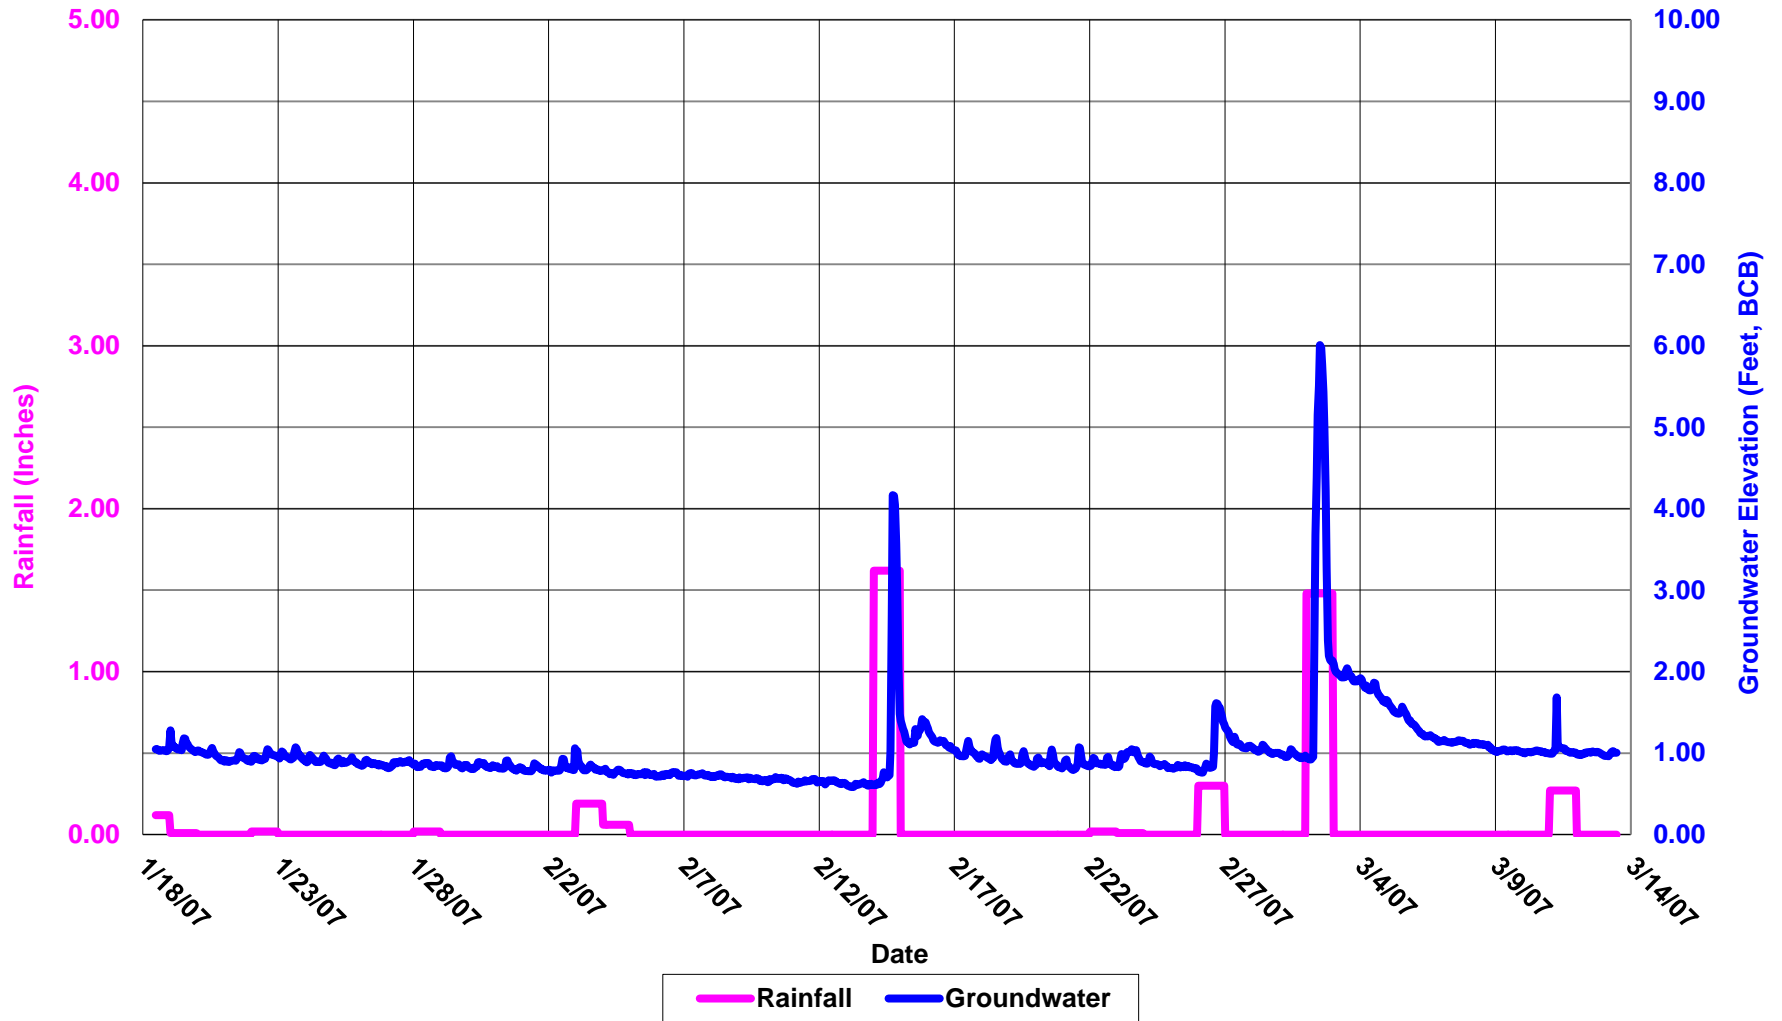

Boston Groundwater Trust (BGwT)

27M-2488: On Breman St., in front of 120 Breman St.

Boston Groundwater Trust (BGwT)

27M-2454: On Chelsea St., in front of 87 Chelsea St.

Boston Groundwater Trust (BGwT)

27M-1884: Corner of Breman and Porter St., adjacent to 184 Breman St.

Boston Groundwater Trust (BGwT)

27M-0999: Corner of Harve St. and George R Visconti Rd., adjacent to 186 Harve St.

Boston Groundwater Trust (BGwT)

27M-0983: Corner of London St. and George R Visconti Rd.

Boston Groundwater Trust (BGwT)

27M-0881: Corner of Central Sq. and Border St., adjacent to 62 Central Sq.

Boston Groundwater Trust (BGwT)

27M-0677: On Breman St., adjacent to 282 Breman St.

Boston Groundwater Trust (BGwT)