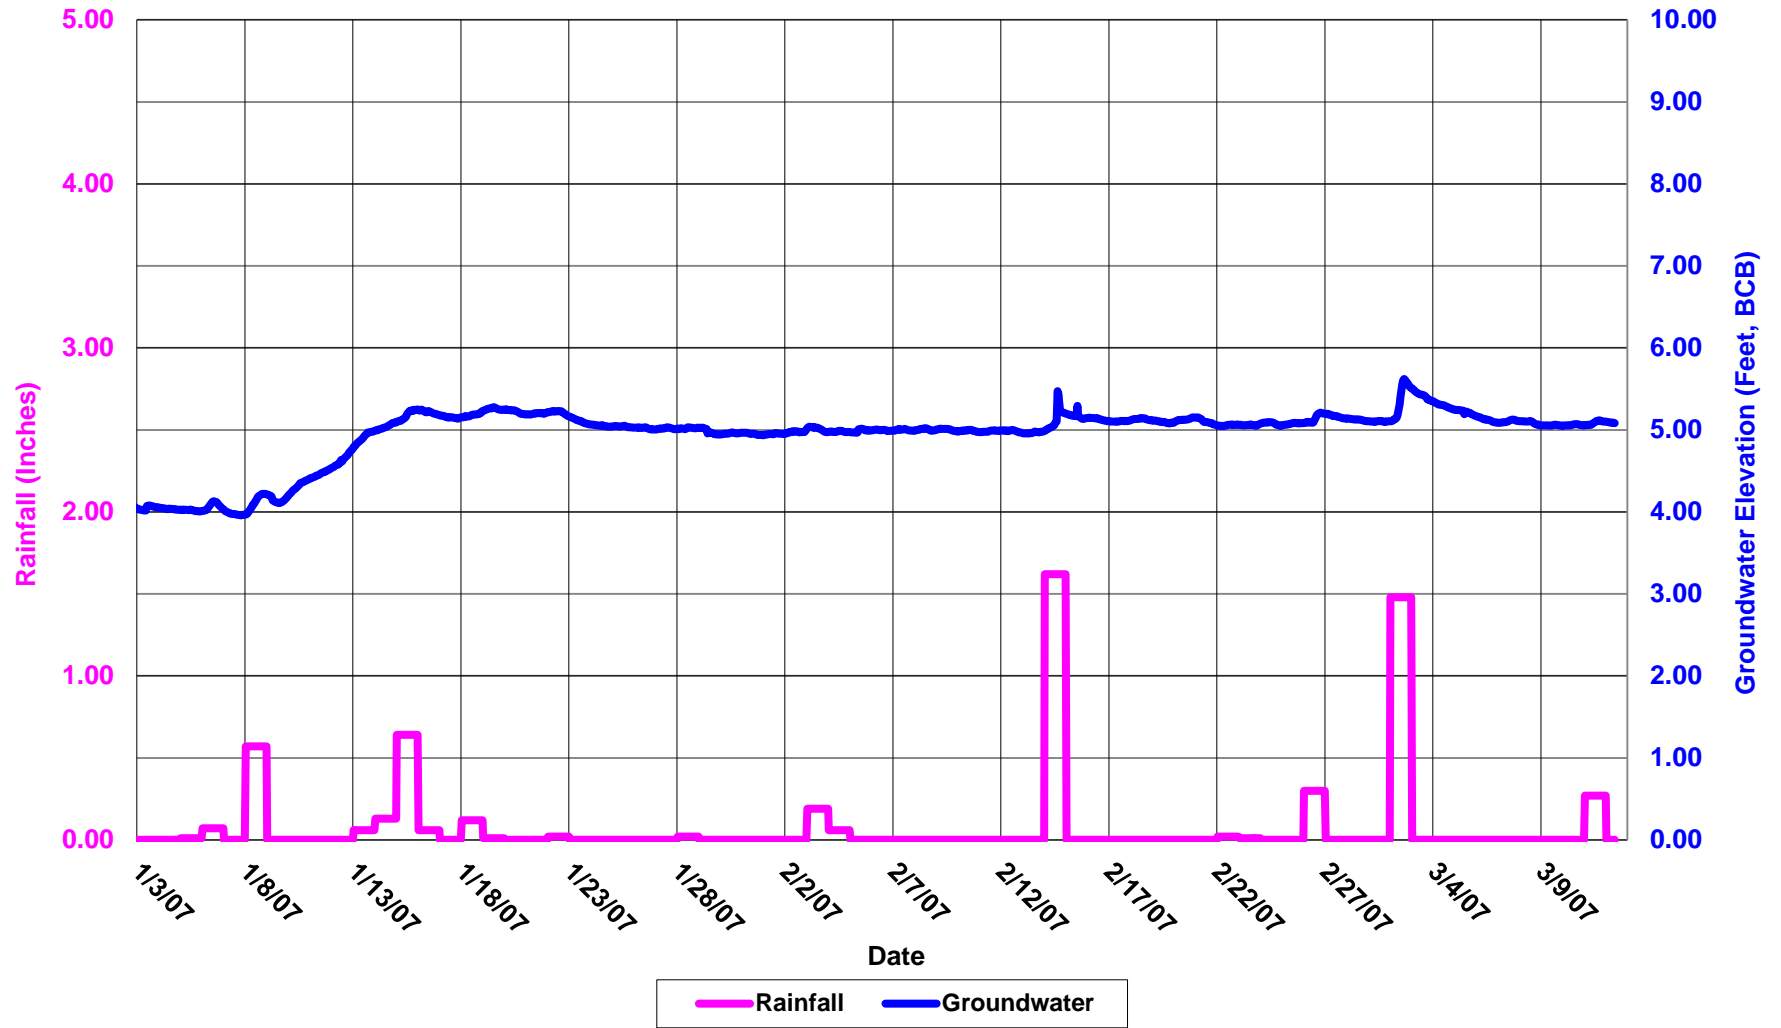

Boston Groundwater Trust (BGwT)

22J-1286: Corner of Berkeley and Chandler St.