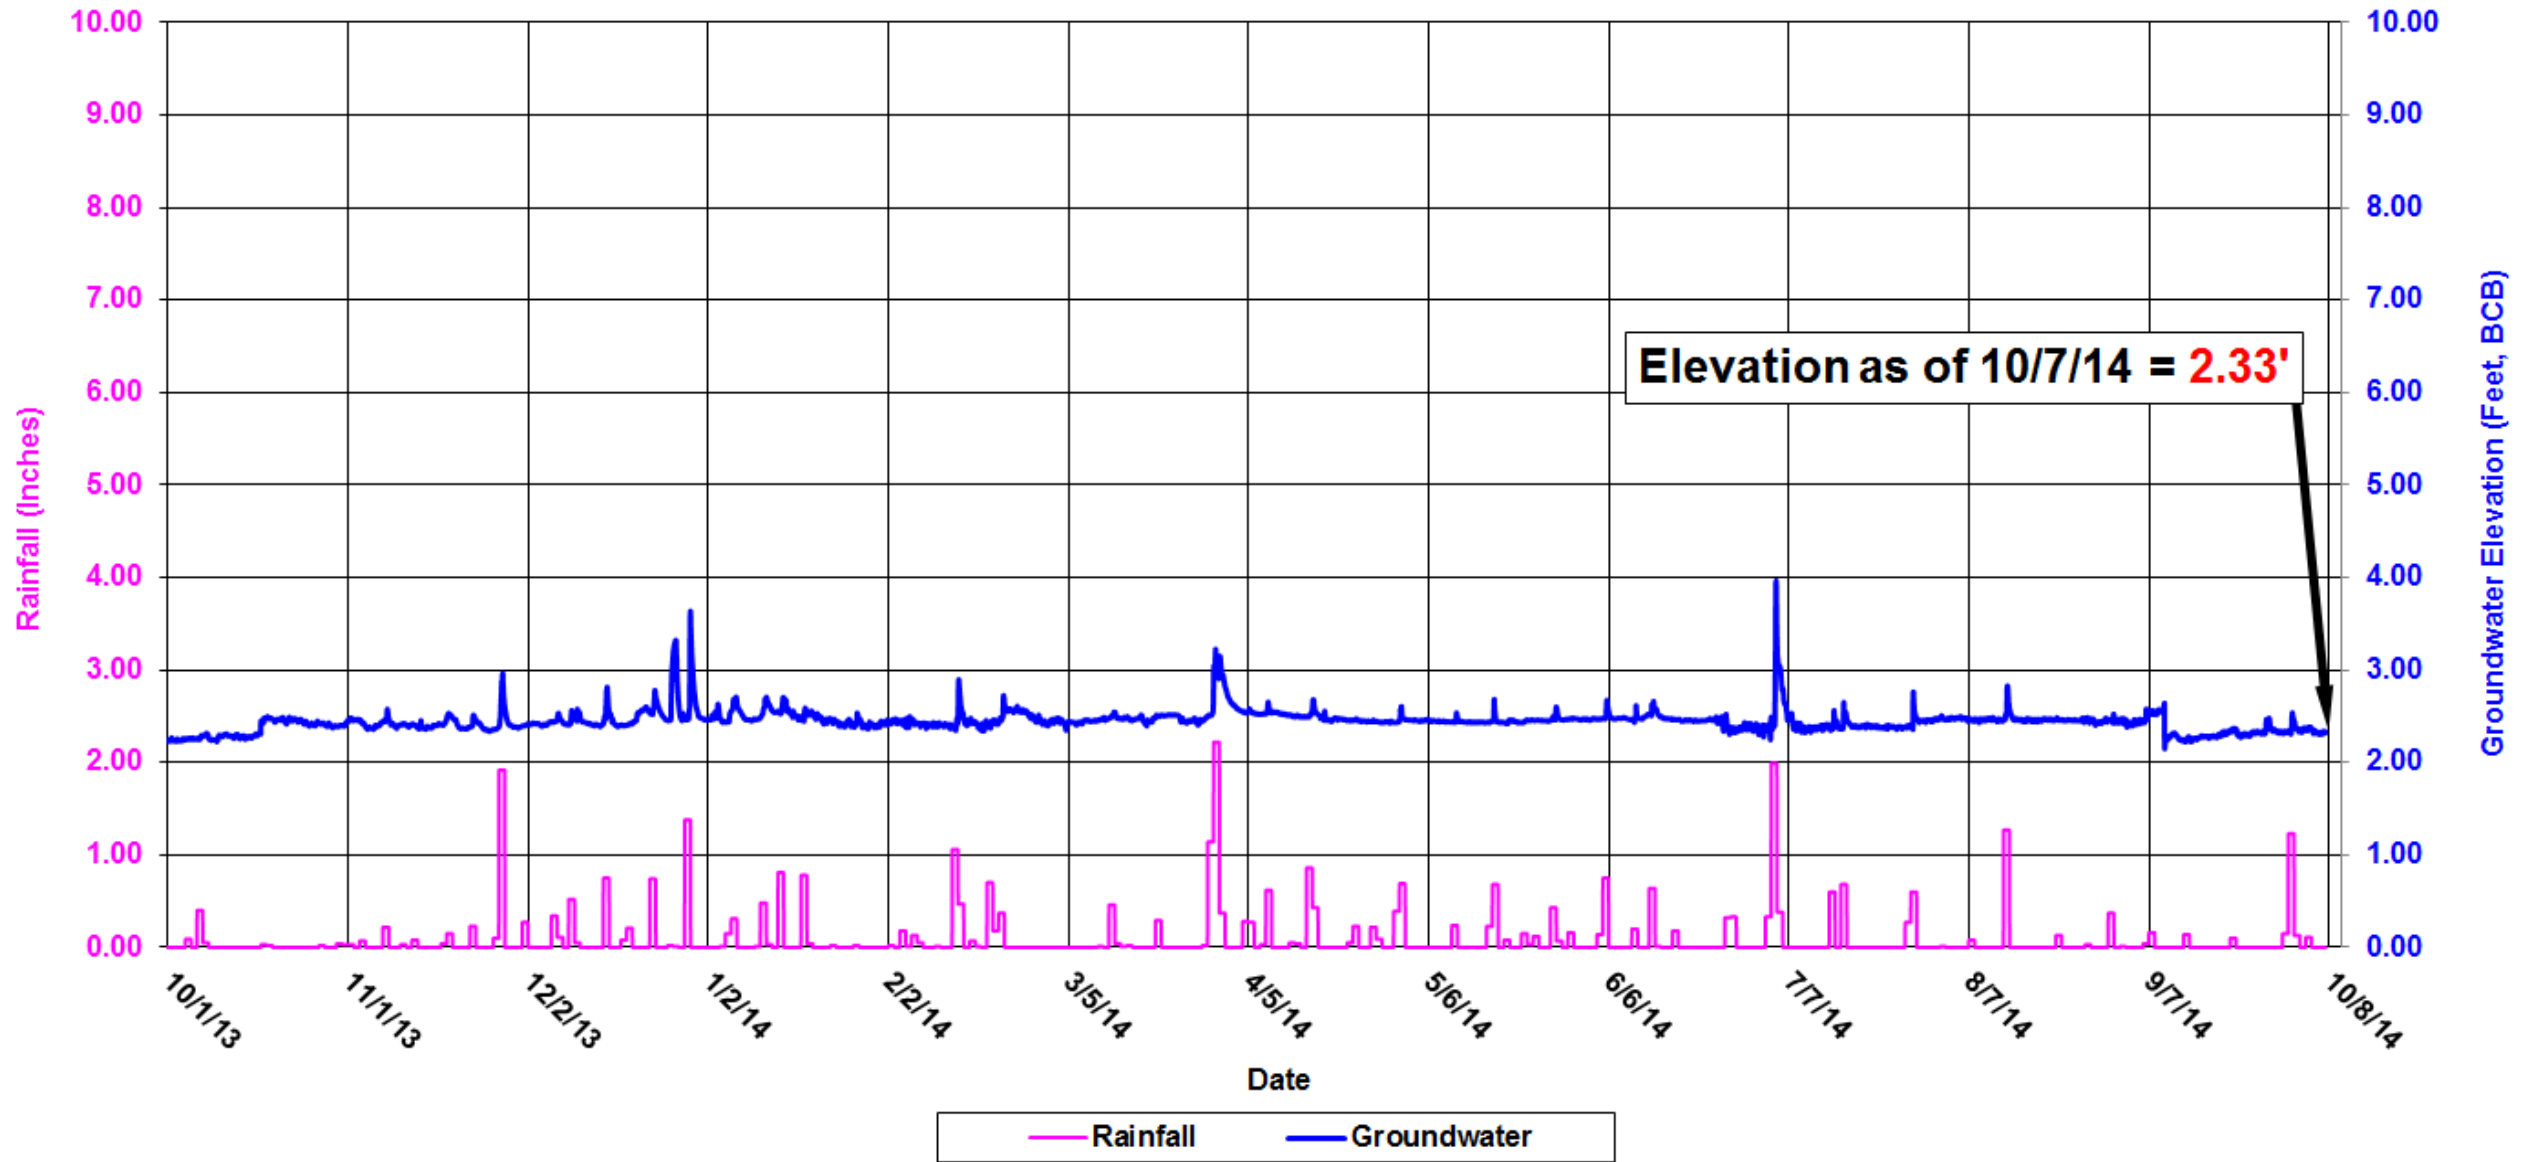

North End Logger Locations

25L-1565:
On Commercial St., in front of 145 Commercial St.

25L-1586:
Corner of Commercial and Richmond St.

25L-2226:
On Atlantic Ave., in front of 103 Atlantic Ave.