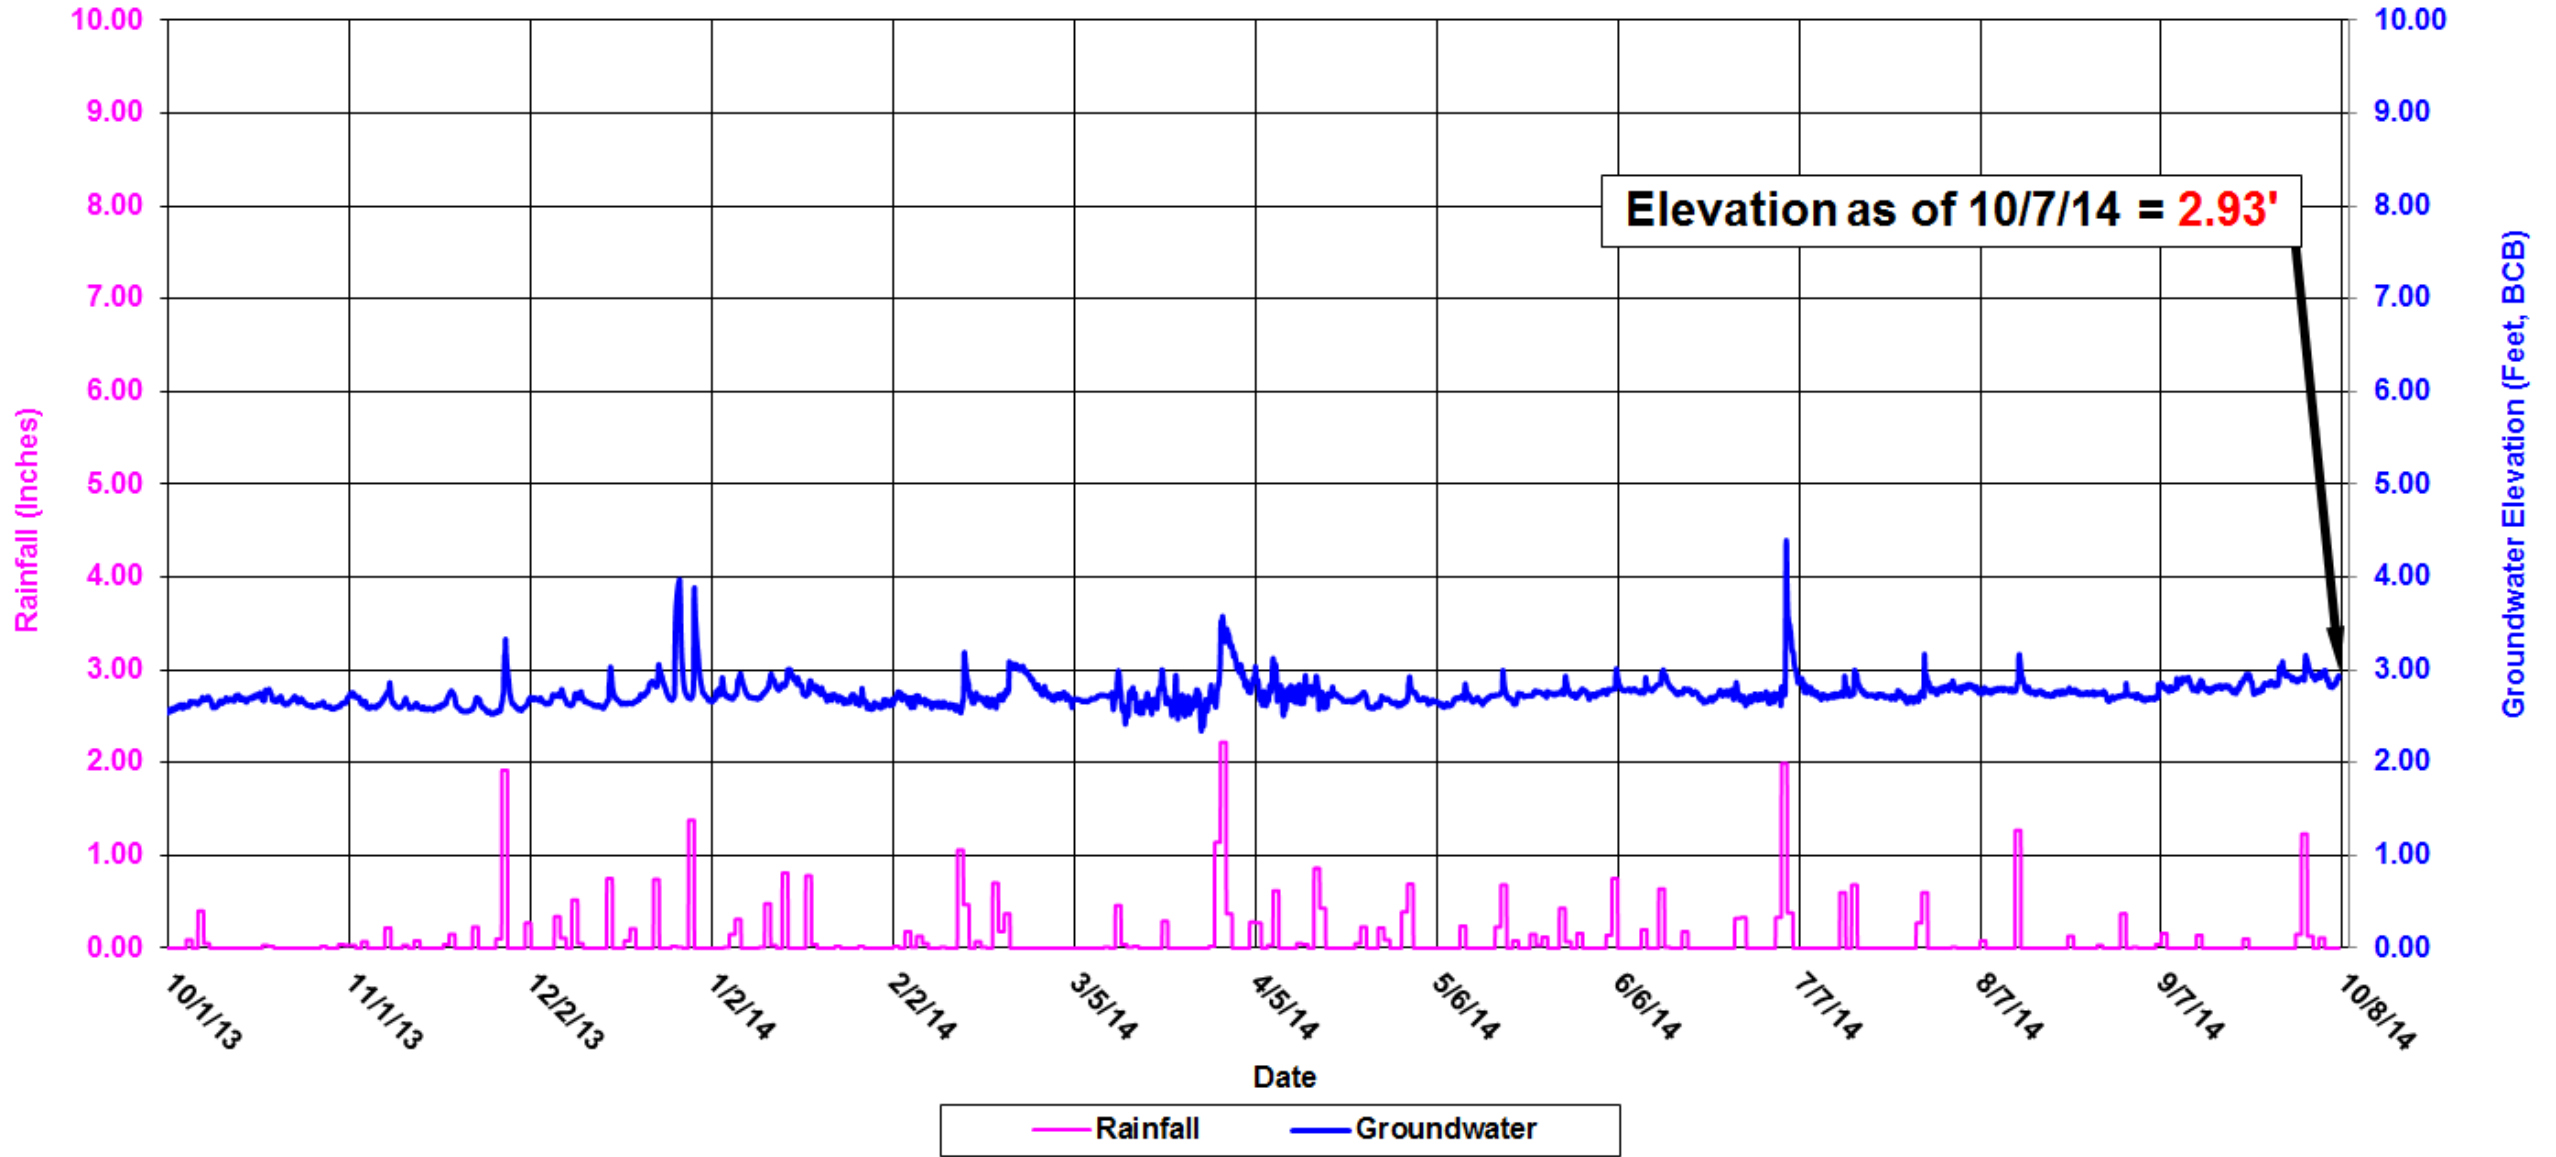

North End Logger Locations

25L-1565:
On Commercial St., in front of 145 Commercial St.

25L-1586:
Corner of Commercial and Richmond St.

25L-2226:
On Atlantic Ave., in front of 103 Atlantic Ave.