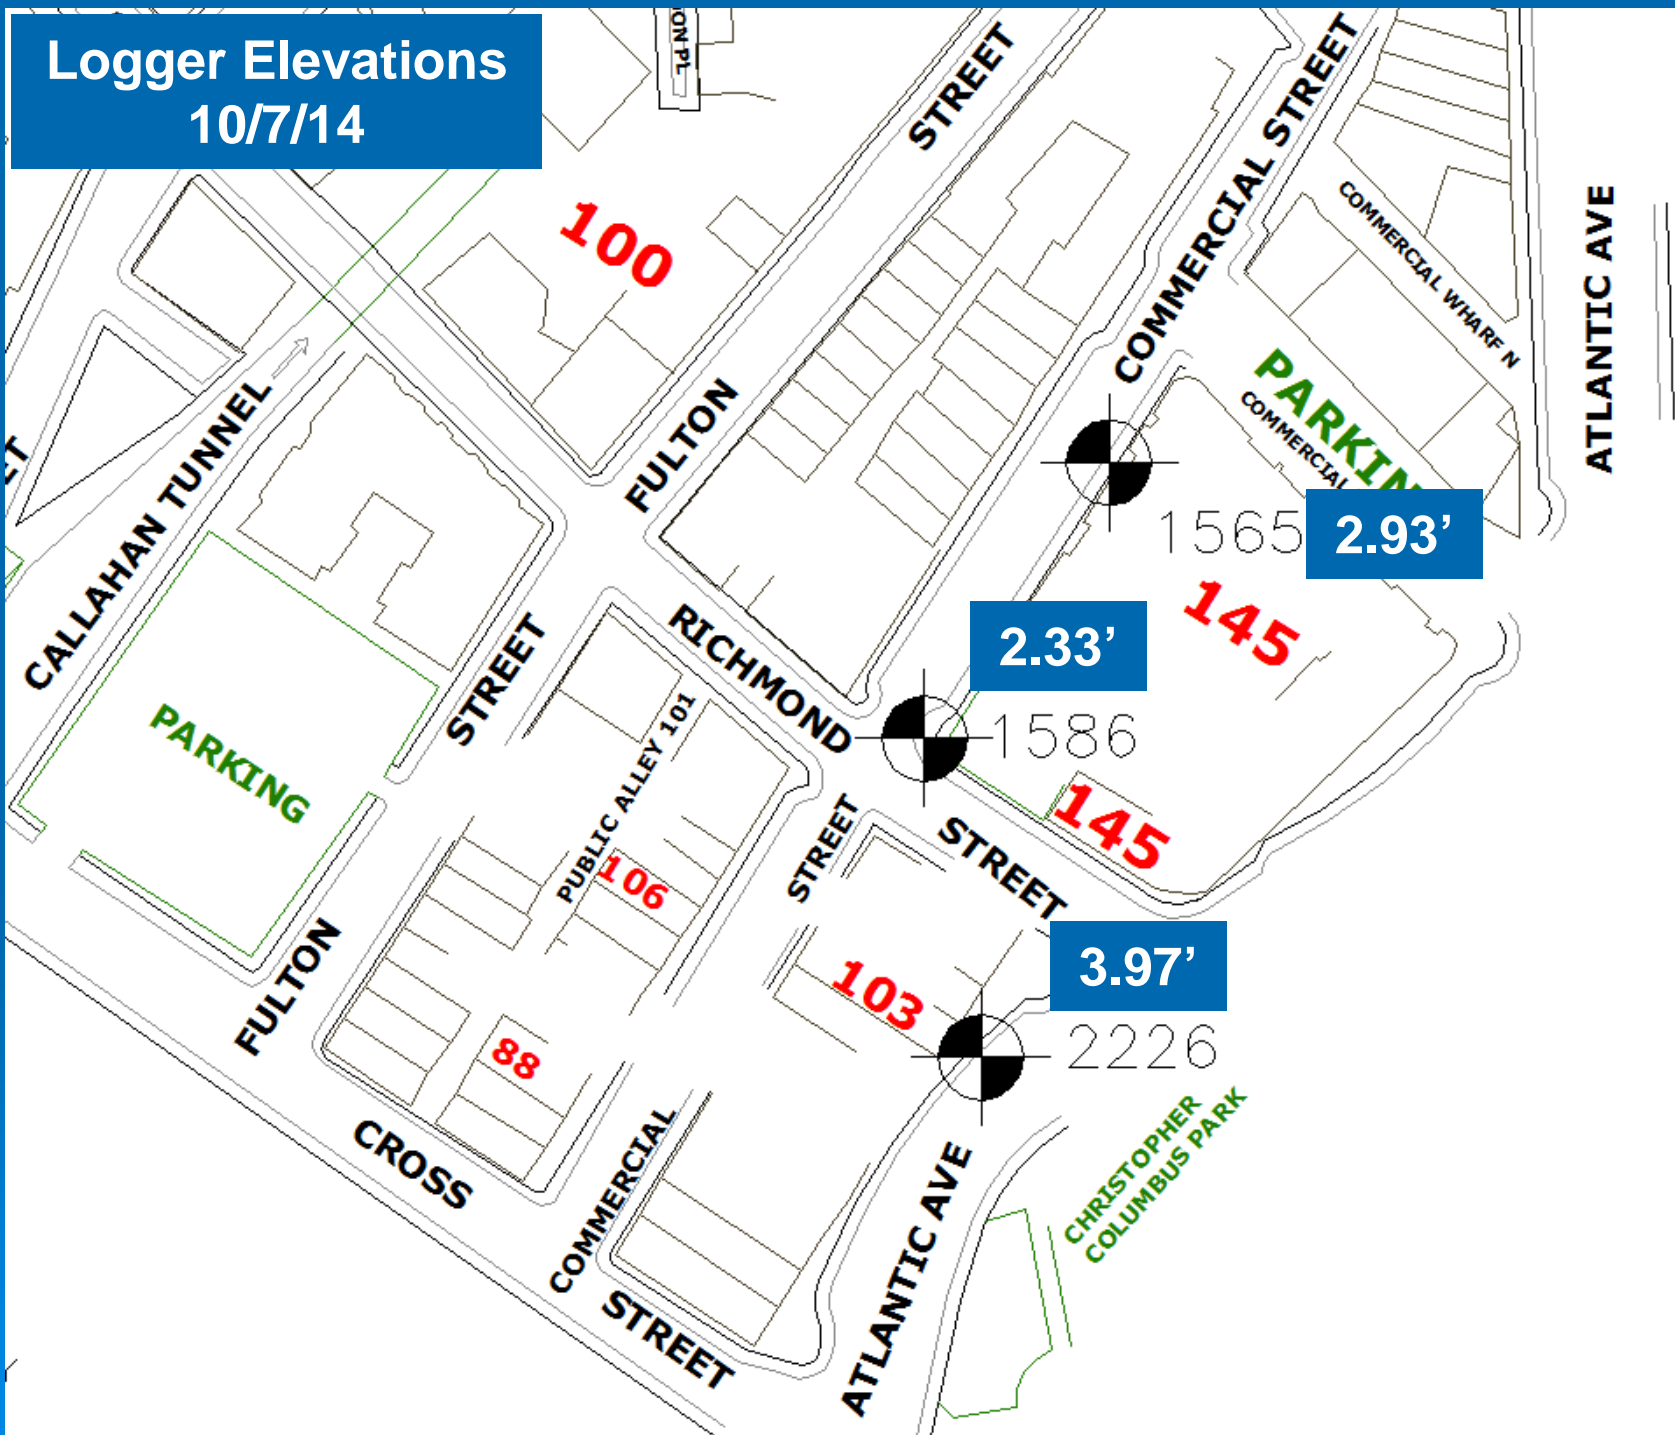

North End Logger Locations

25L-1565:
On Commercial St., in front of 145 Commercial St.

25L-1586:
Corner of Commercial and Richmond St.

25L-2226:
On Atlantic Ave., in front of 103 Atlantic Ave.