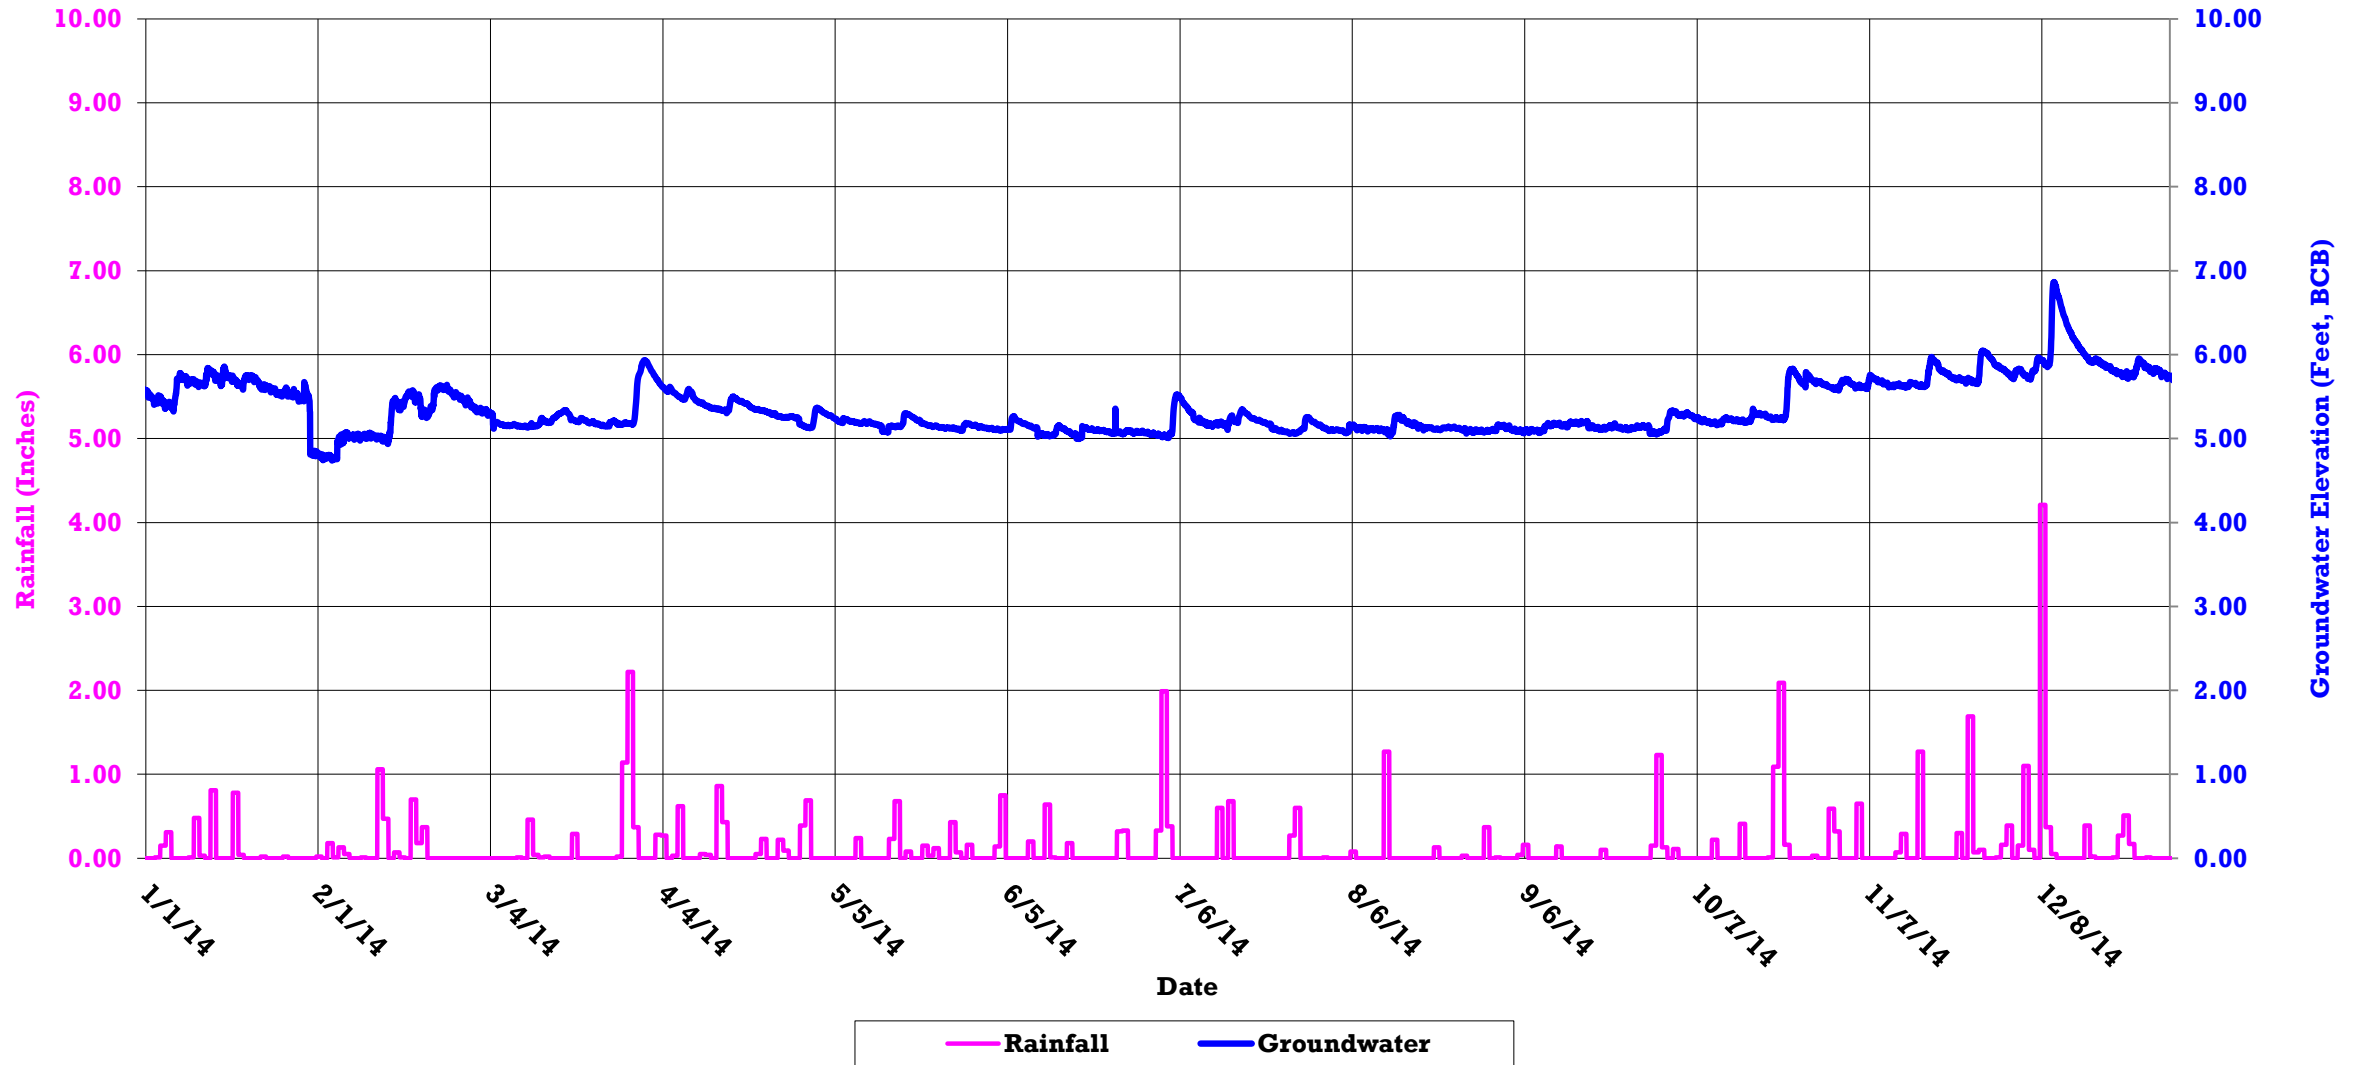

Boston Groundwater Trust (BGwT)

**22J-1167: On Cazenove St., in front of 17 Cazenove St.**

Boston Groundwater Trust (BGwT)

**22J-1245: At the End of St. Charles St., in the street, adjacent to Back Bay Station Wall**

Boston Groundwater Trust (BGwT)

**22J-2023: On Tremont St., adjacent to 1 Appleton St.**

Boston Groundwater Trust (BGwT)

**22J-2047B: On Berkeley St., in front of 41 Berkeley St.**