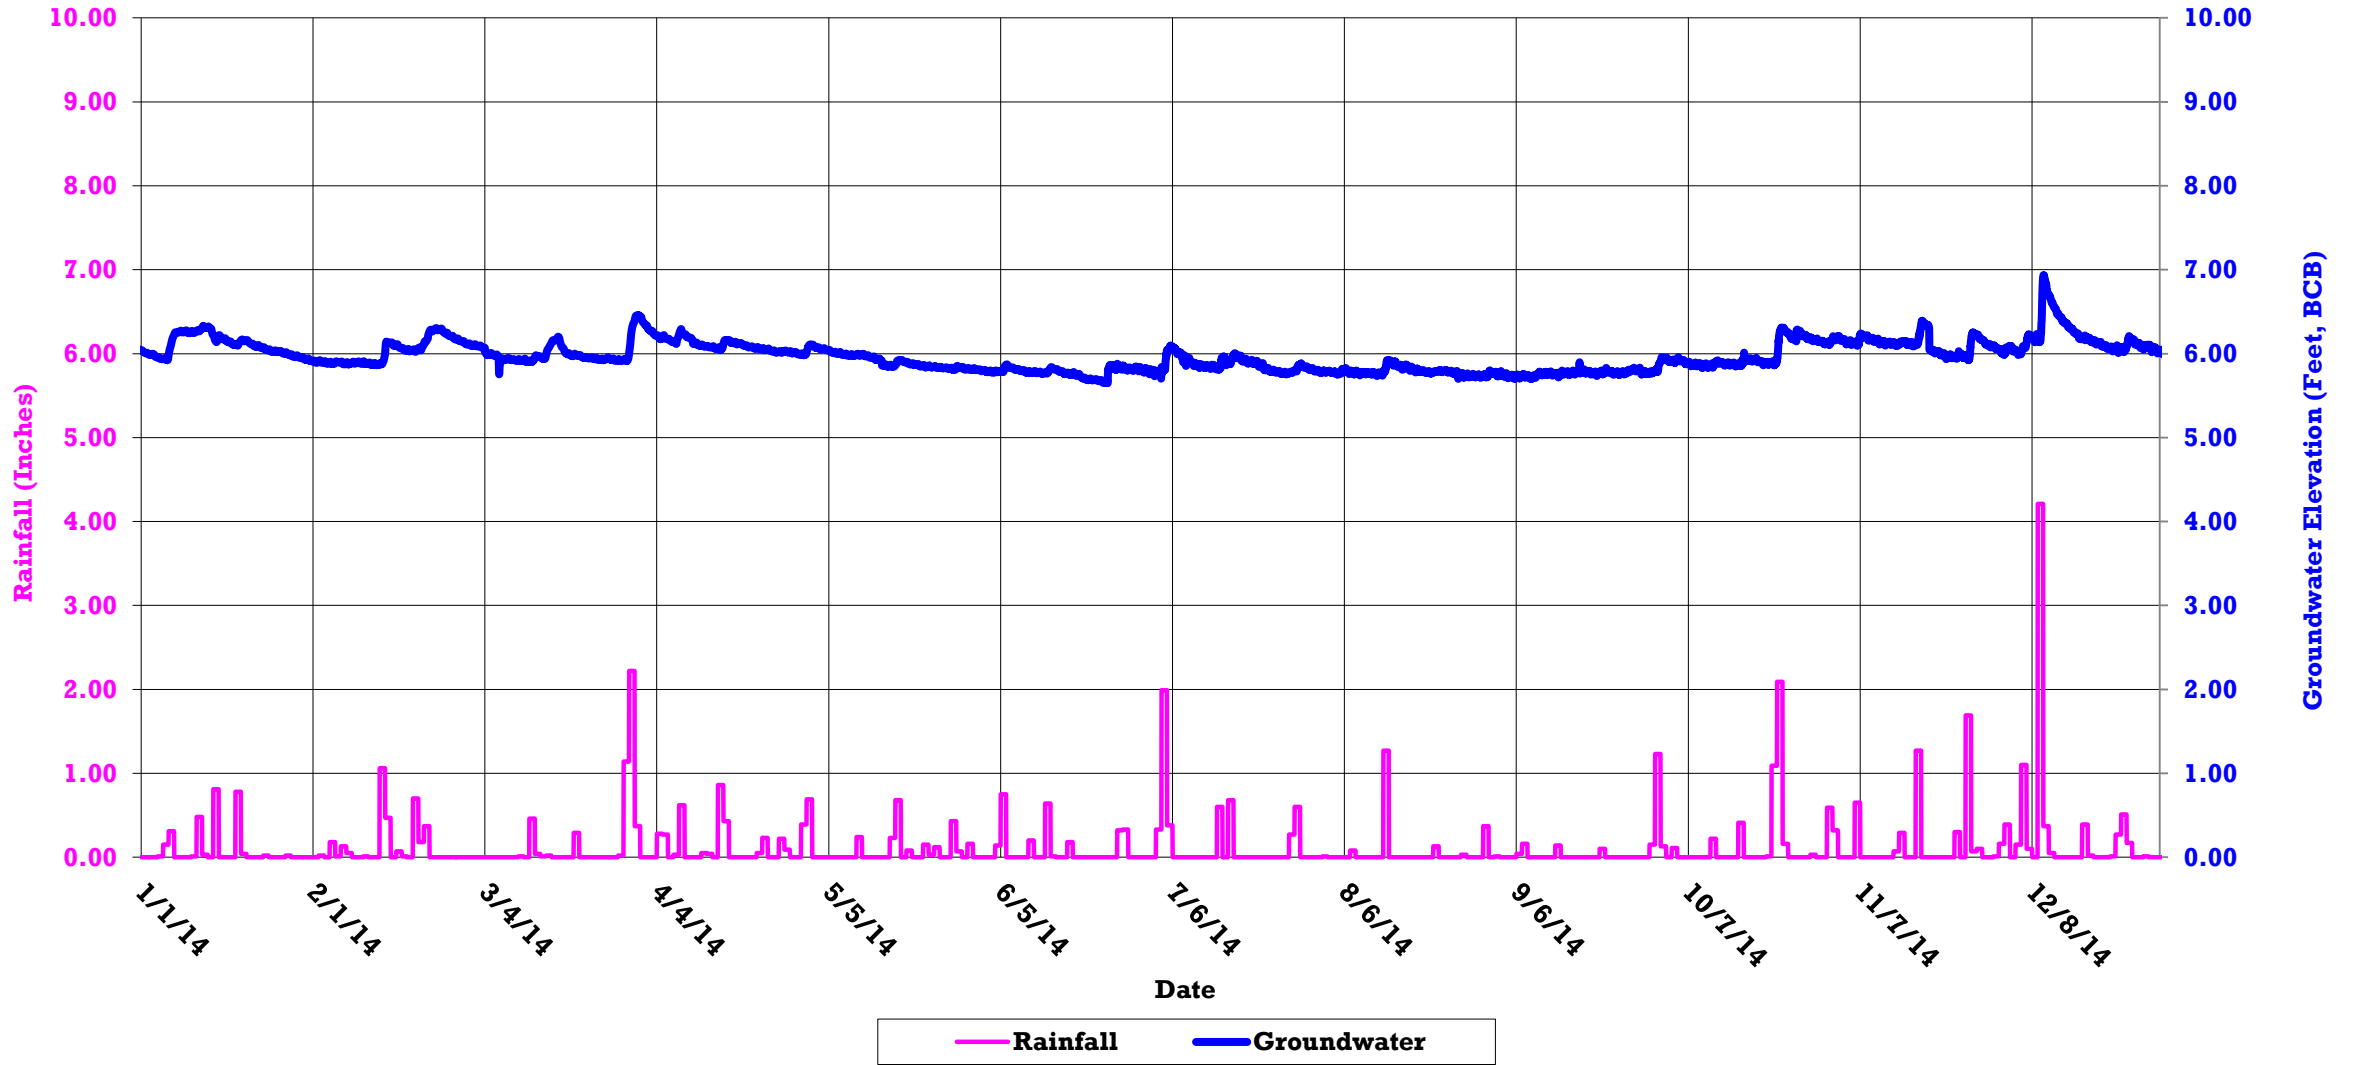

Boston Groundwater Trust (BGwT)

**22J-1167: On Cazenove St., in front of 17 Cazenove St.**

Boston Groundwater Trust (BGwT)

**22J-1245: At the End of St. Charles St., in the street, adjacent to Back Bay Station Wall**

Boston Groundwater Trust (BGwT)

**22J-2023: On Tremont St., adjacent to 1 Appleton St.**

Boston Groundwater Trust (BGwT)

**22J-2047B: On Berkeley St., in front of 41 Berkeley St.**