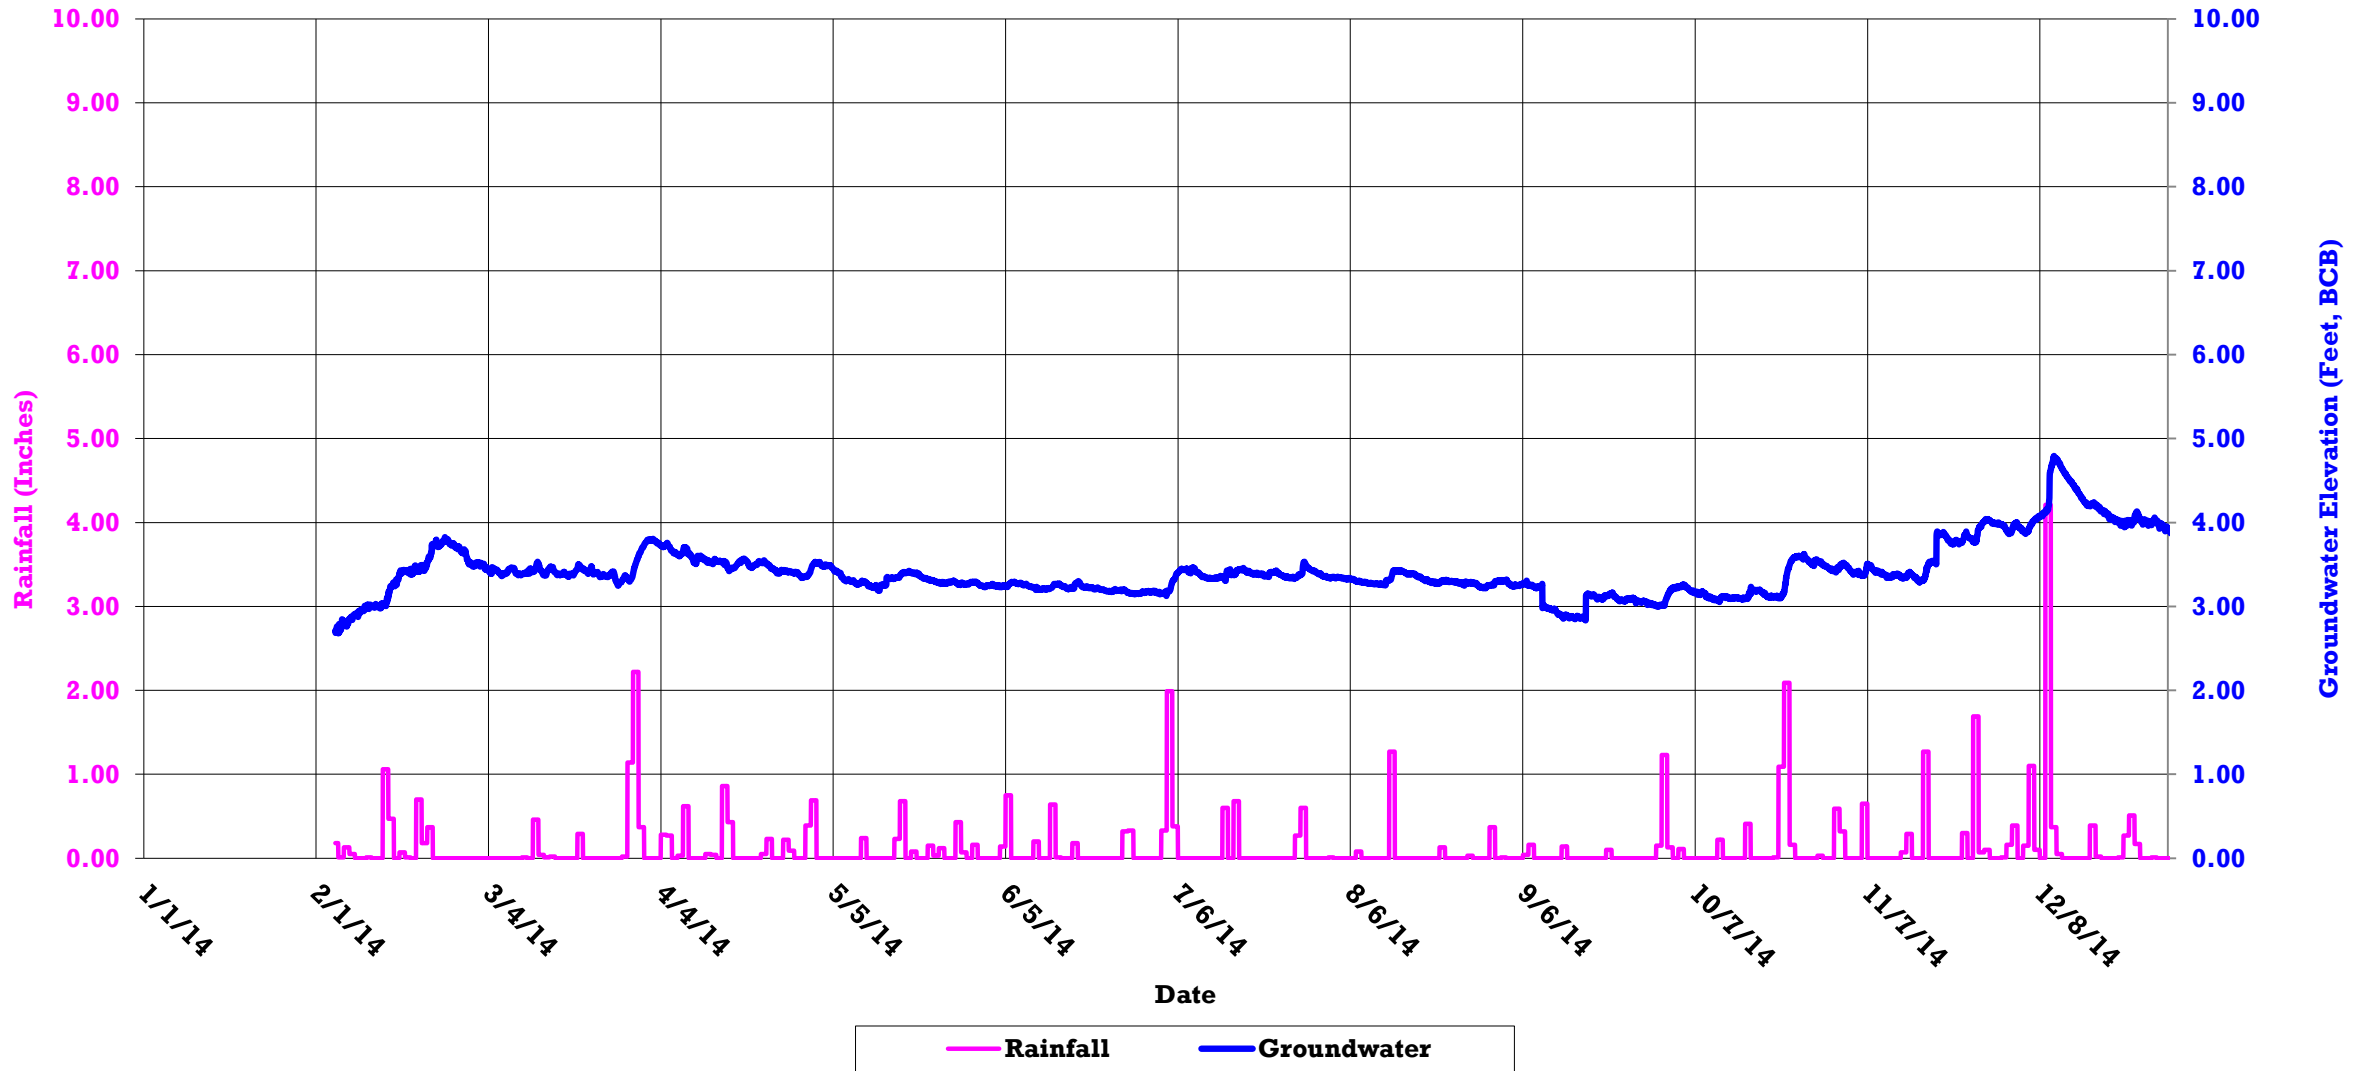

Boston Groundwater Trust (BGwT)

**22J-1167: On Cazenove St., in front of 17 Cazenove St.**

Boston Groundwater Trust (BGwT)

**22J-1245: At the End of St. Charles St., in the street, adjacent to Back Bay Station Wall**

Boston Groundwater Trust (BGwT)

**22J-2023: On Tremont St., adjacent to 1 Appleton St.**

Boston Groundwater Trust (BGwT)

**22J-2047B: On Berkeley St., in front of 41 Berkeley St.**