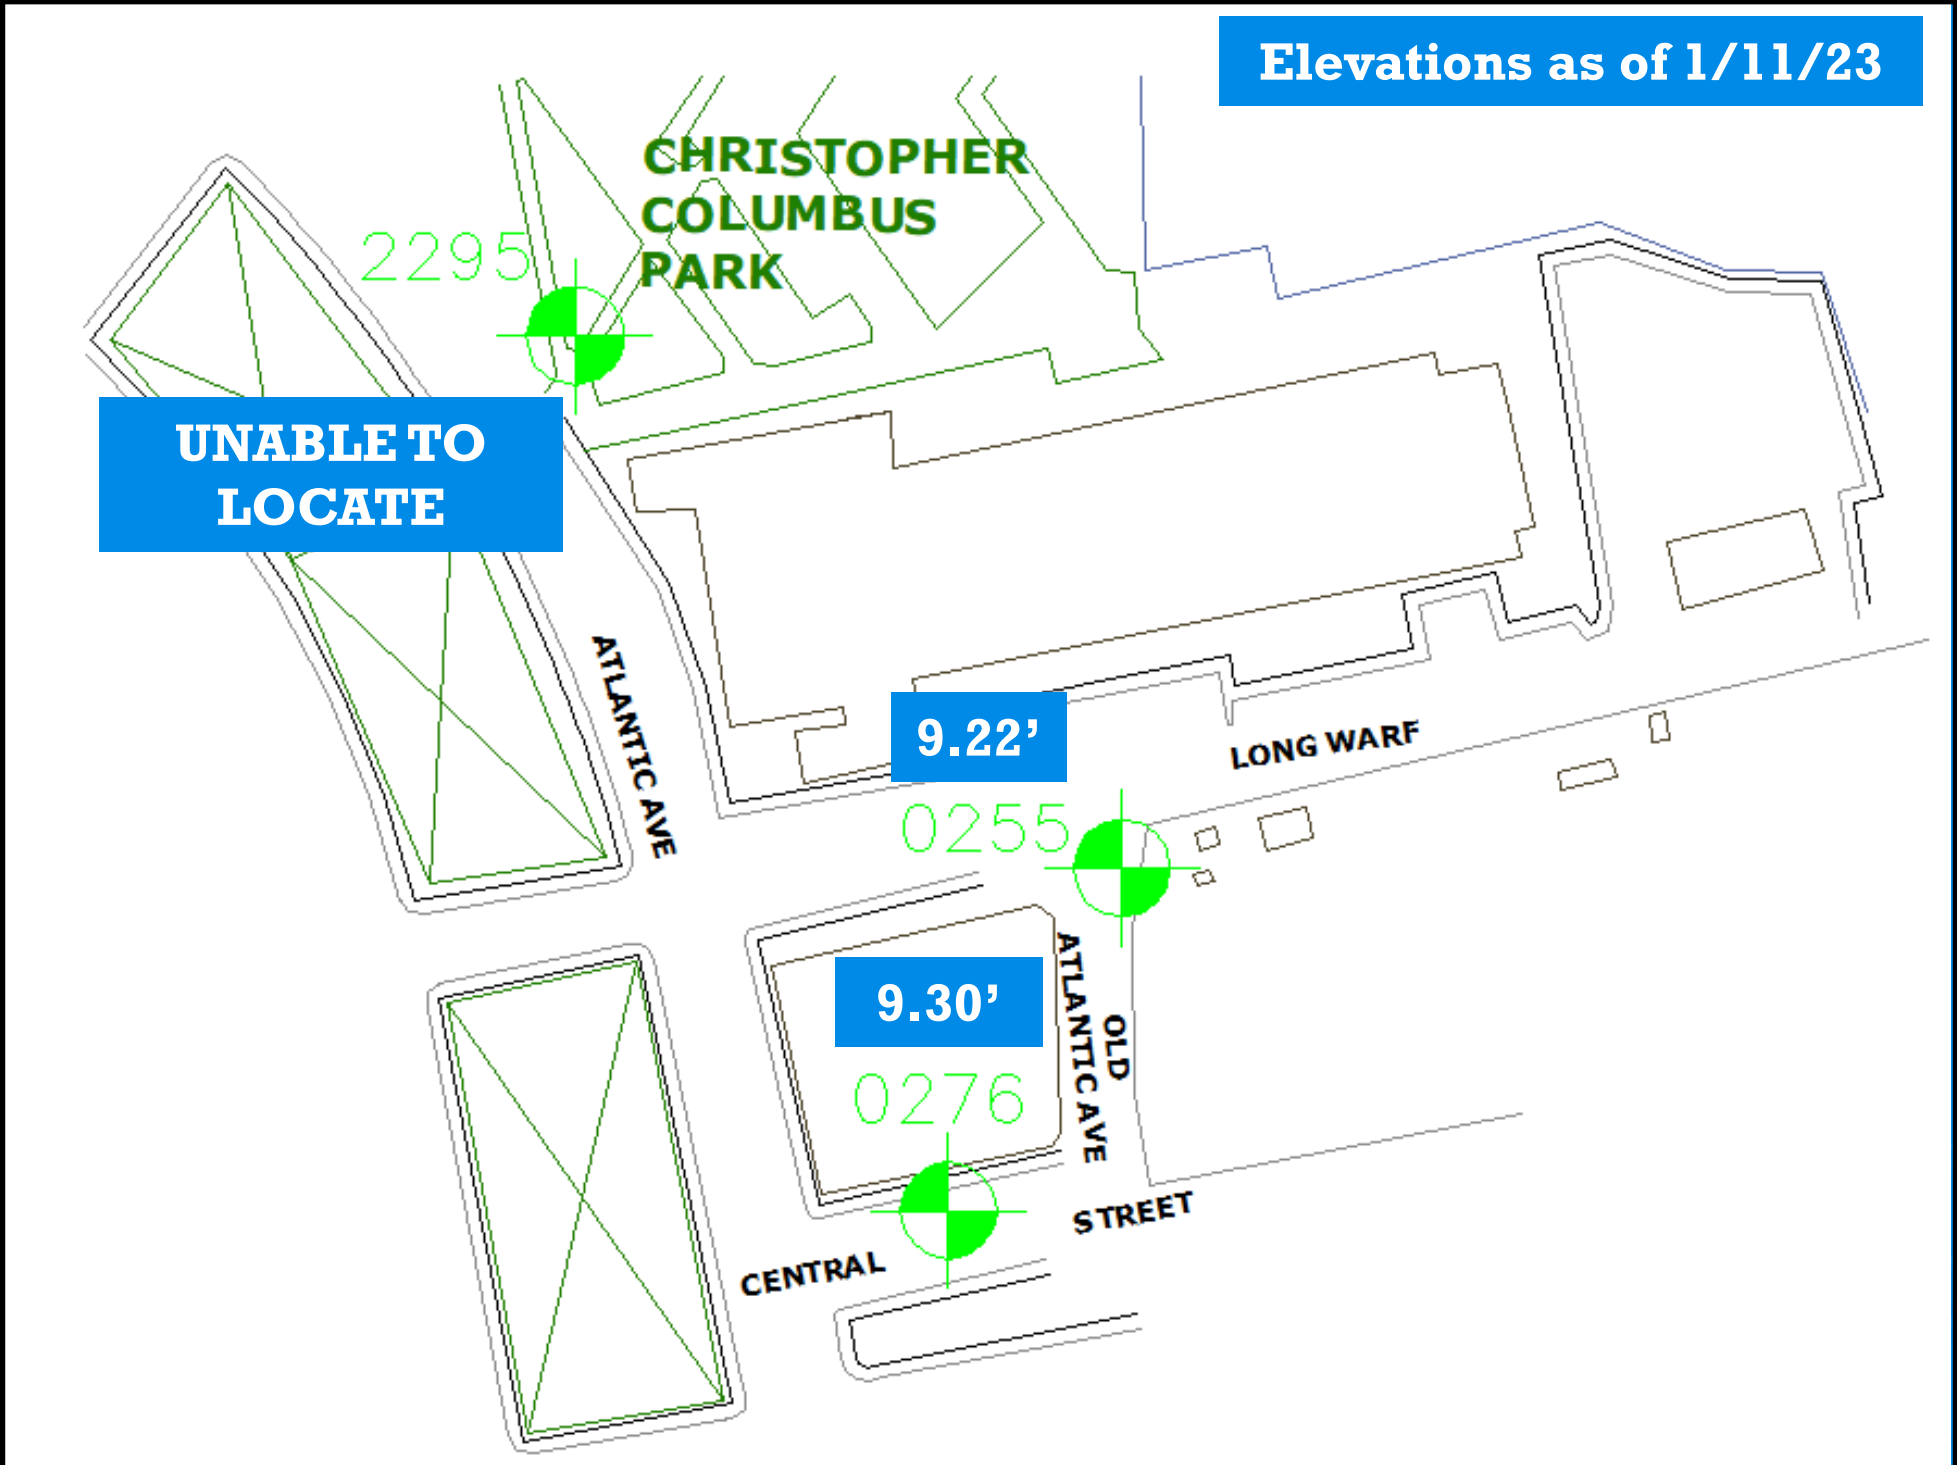

# CENTRAL WATERFRONT/AQUARIUM LOGGER LOCATIONS

**24L-0276: On Central St., in the street, adjacent to 255 State St.**

### 24L-0255: On Old Atlantic Ave., in the street, just in from Long Wharf