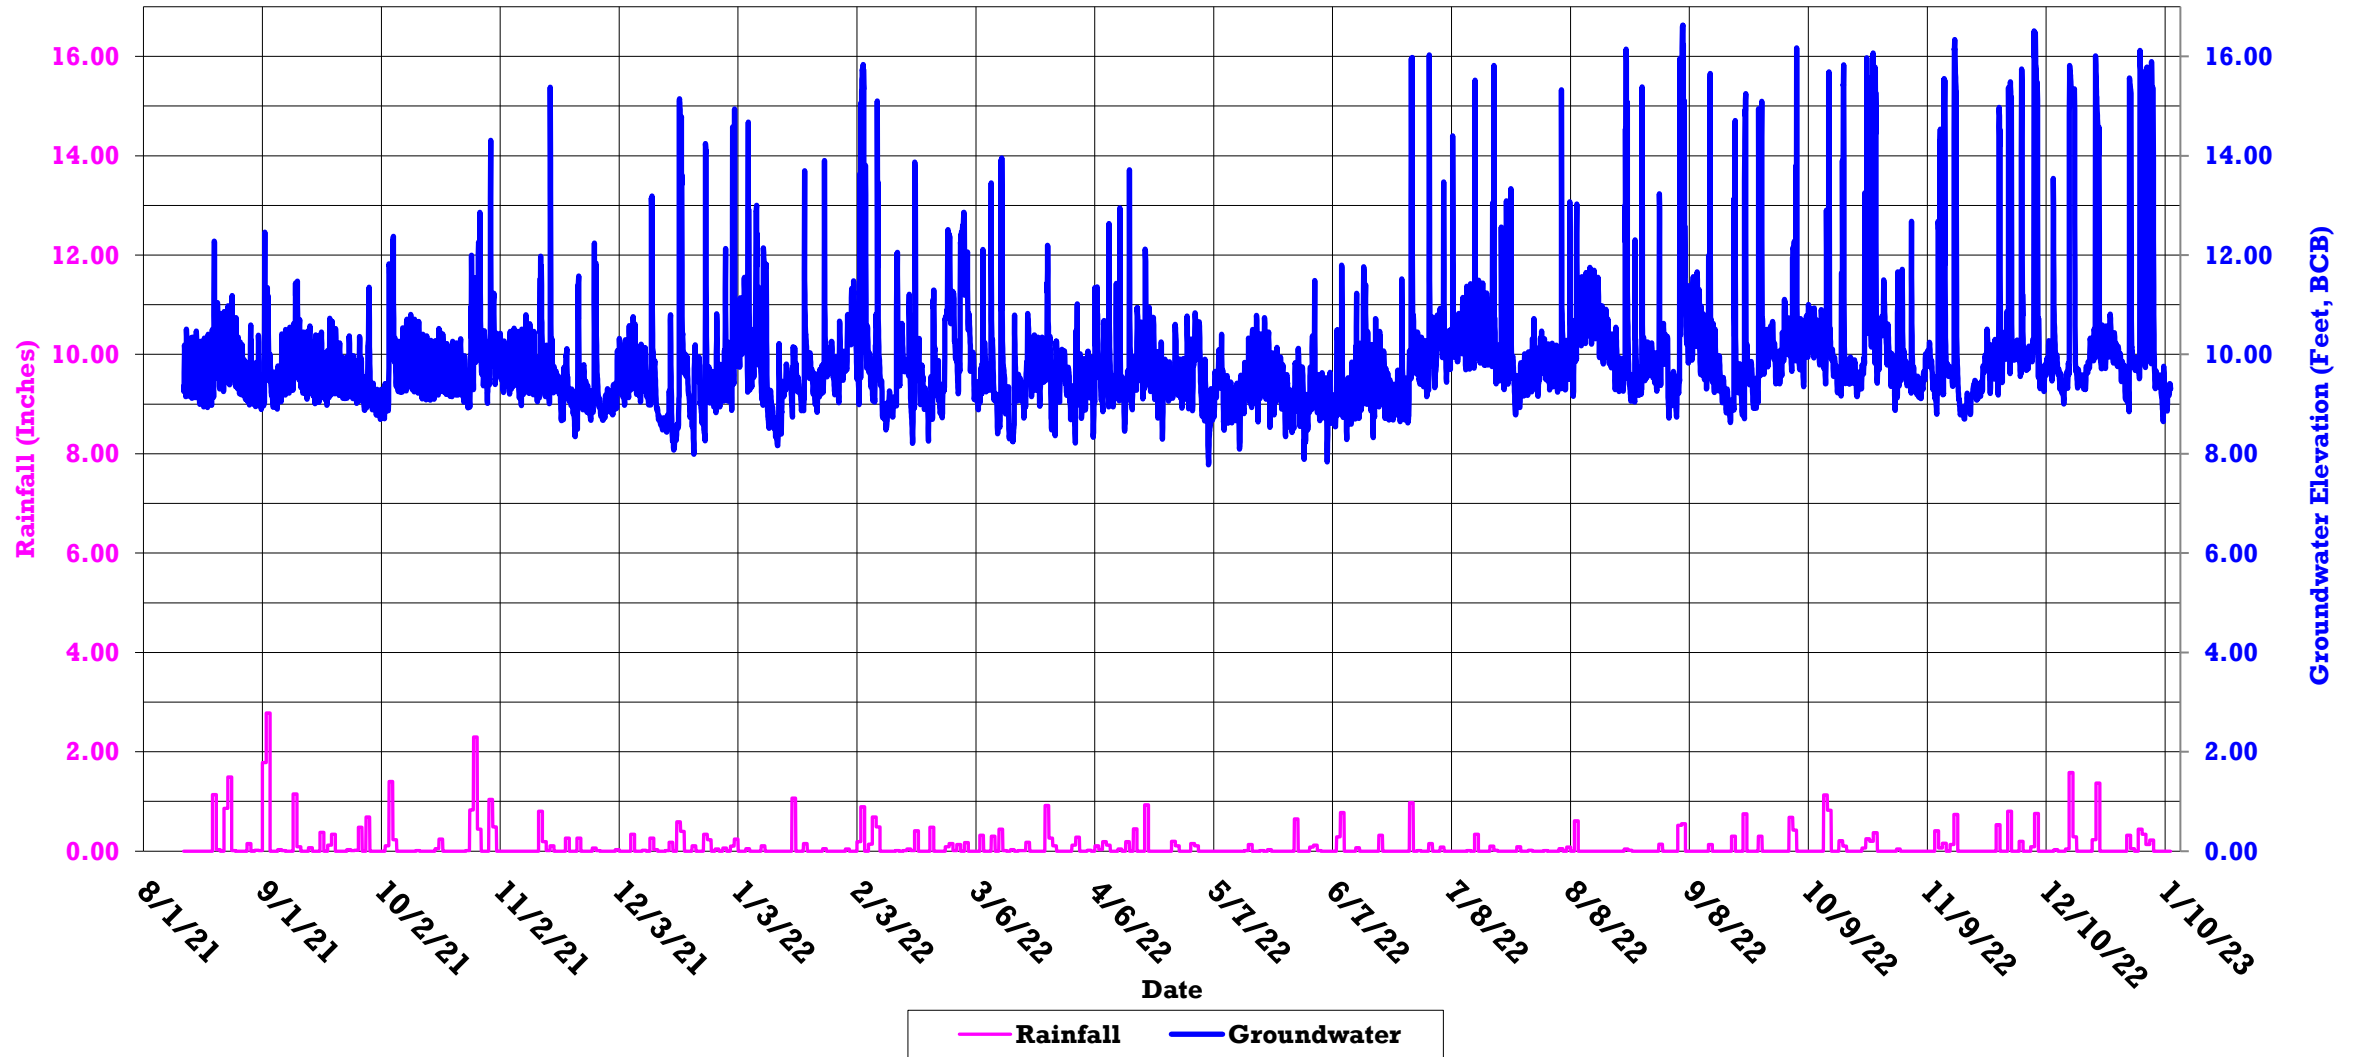

# CENTRAL WATERFRONT/AQUARIUM LOGGER LOCATIONS

**24L-0276: On Central St., in the street, adjacent to 255 State St.**

### 24L-0255: On Old Atlantic Ave., in the street, just in from Long Wharf