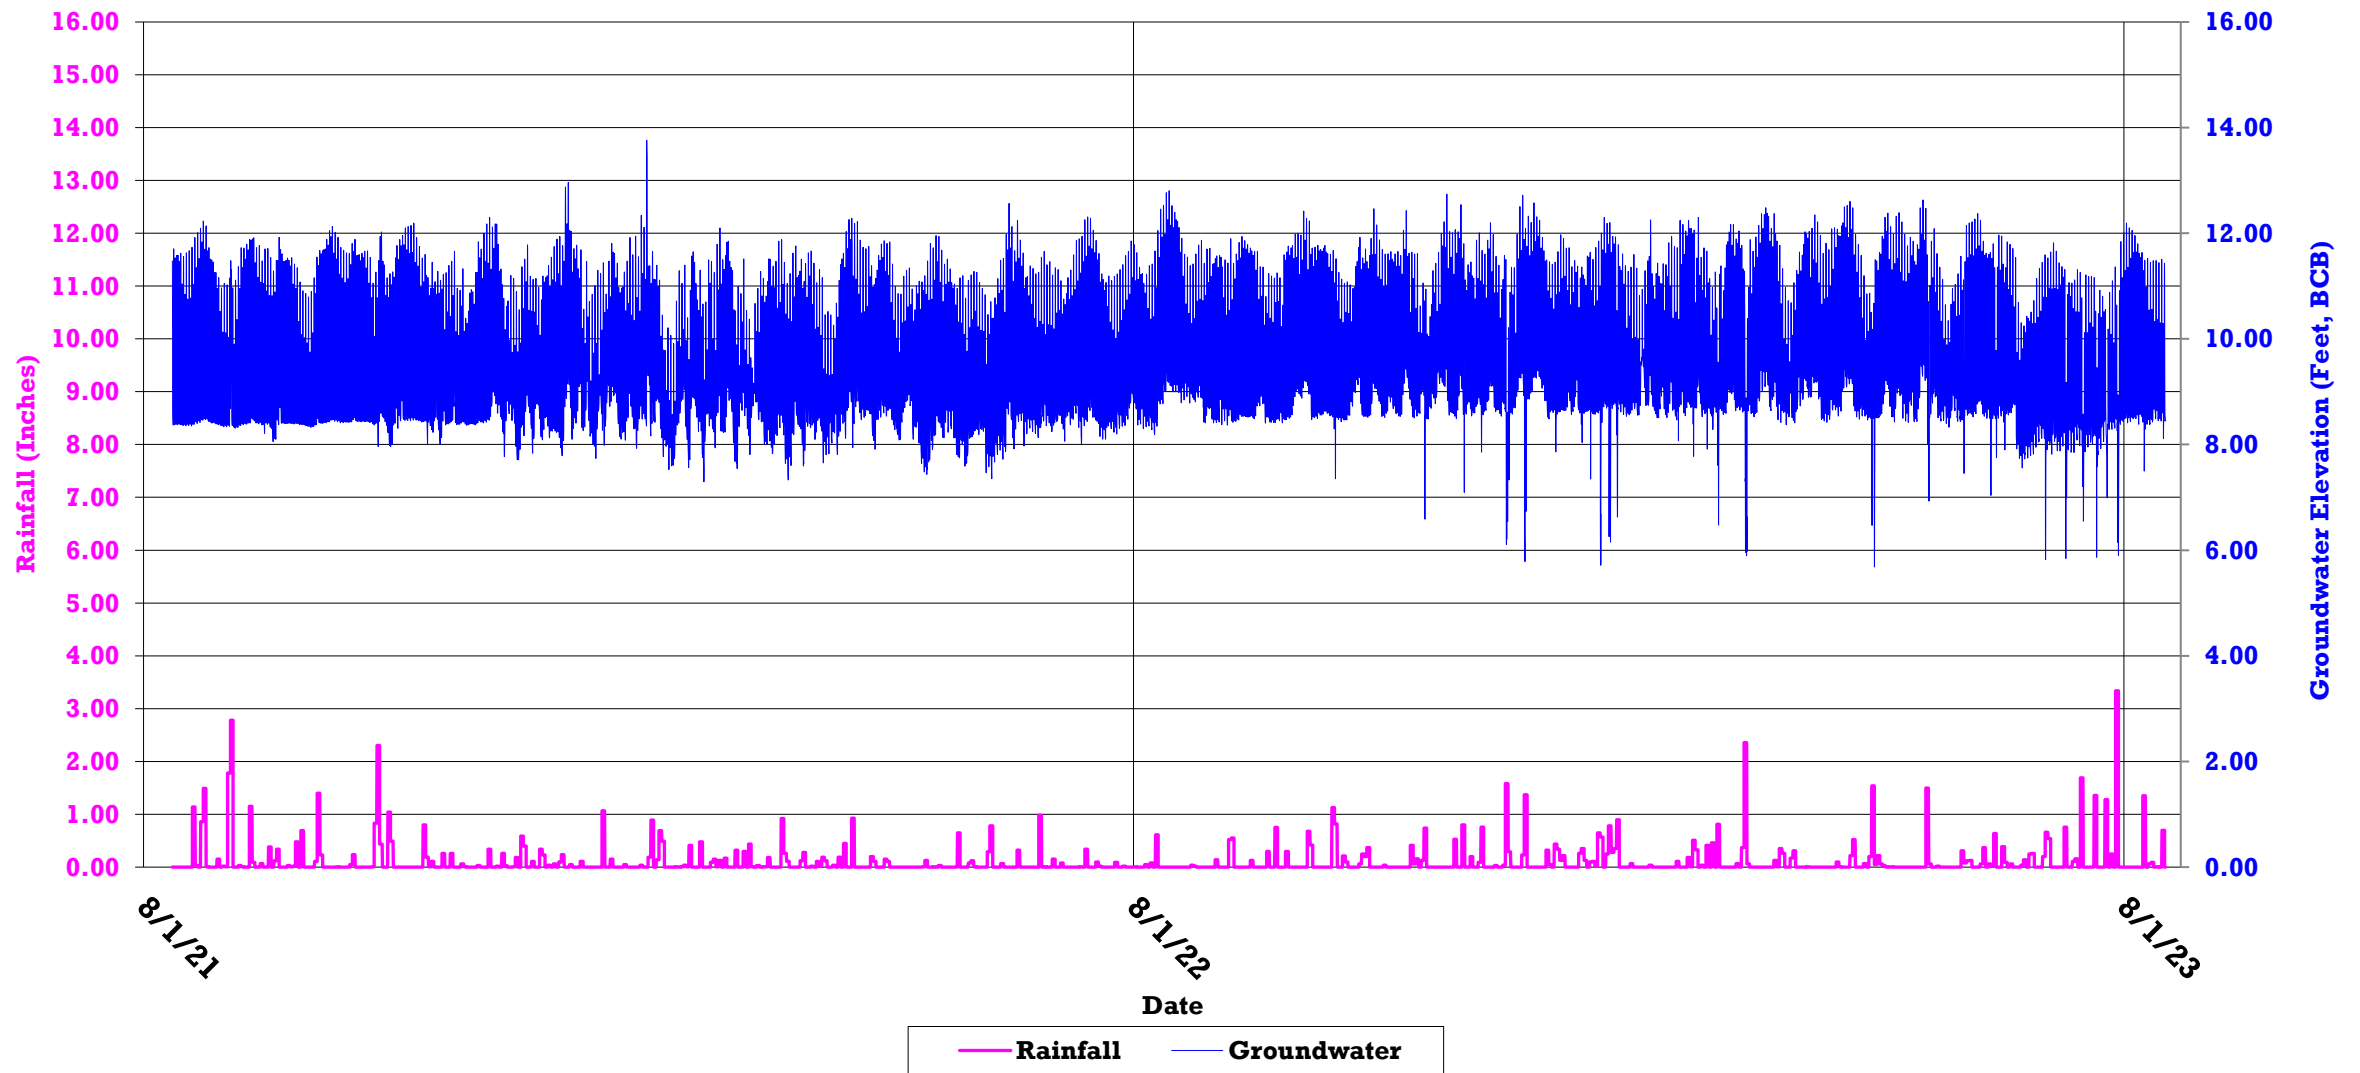

CENTRAL WATERFRONT/AQUARIUM LOGGER LOCATIONS

24L-0255: On Old Atlantic Ave., in the street, just in from Long Wharf

24L-0276: On Central St., in the street, adjacent to 255 State St.