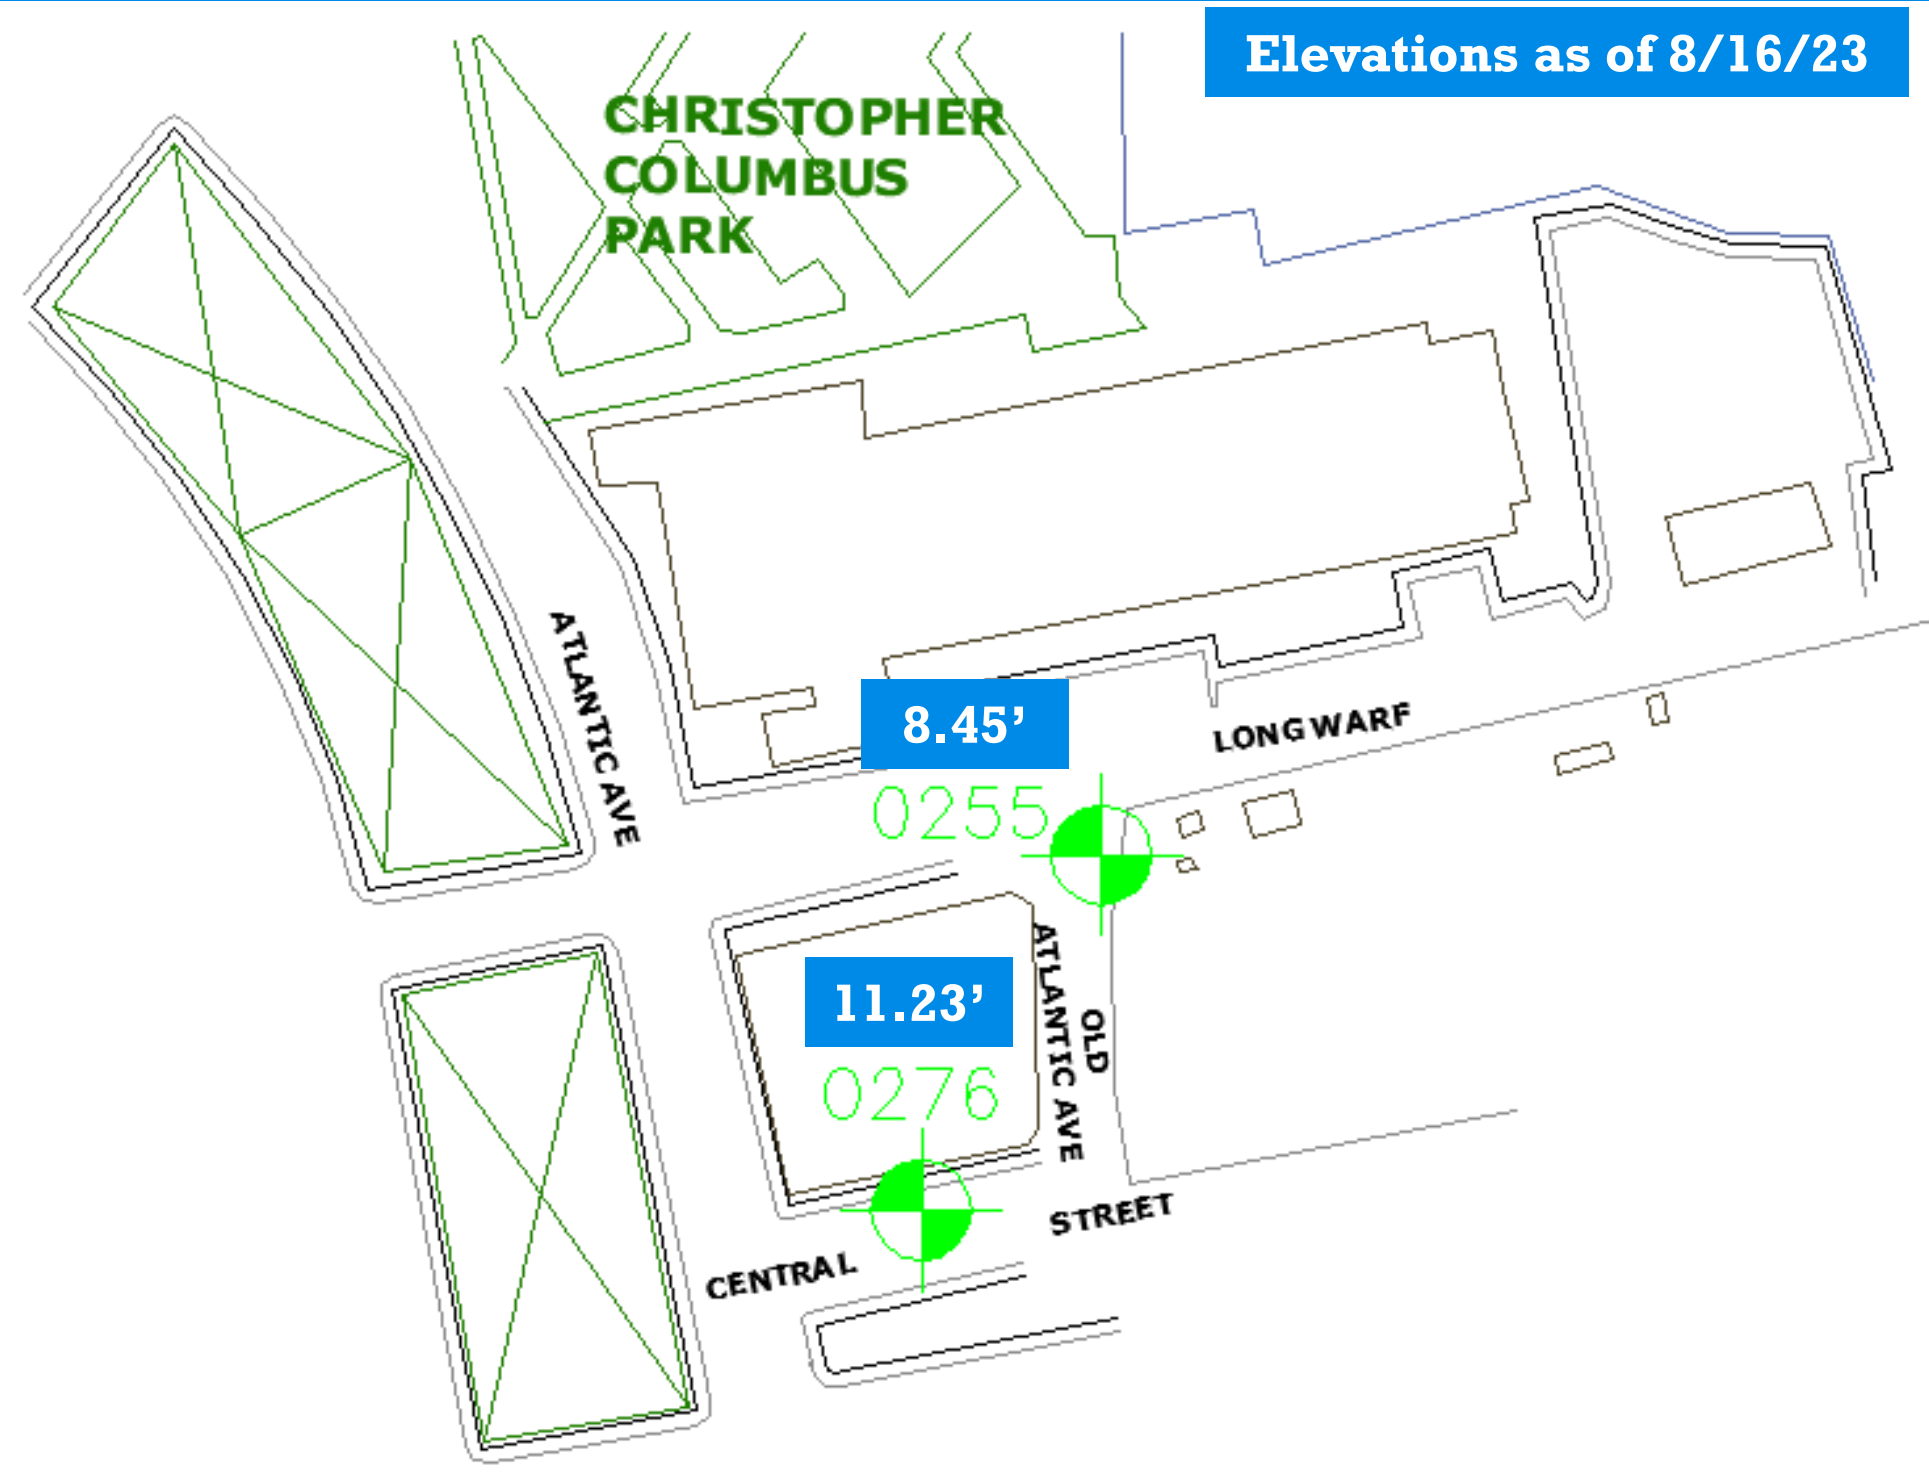

CENTRAL WATERFRONT/AQUARIUM LOGGER LOCATIONS

24L-0255: On Old Atlantic Ave., in the street, just in from Long Wharf

24L-0276: On Central St., in the street, adjacent to 255 State St.