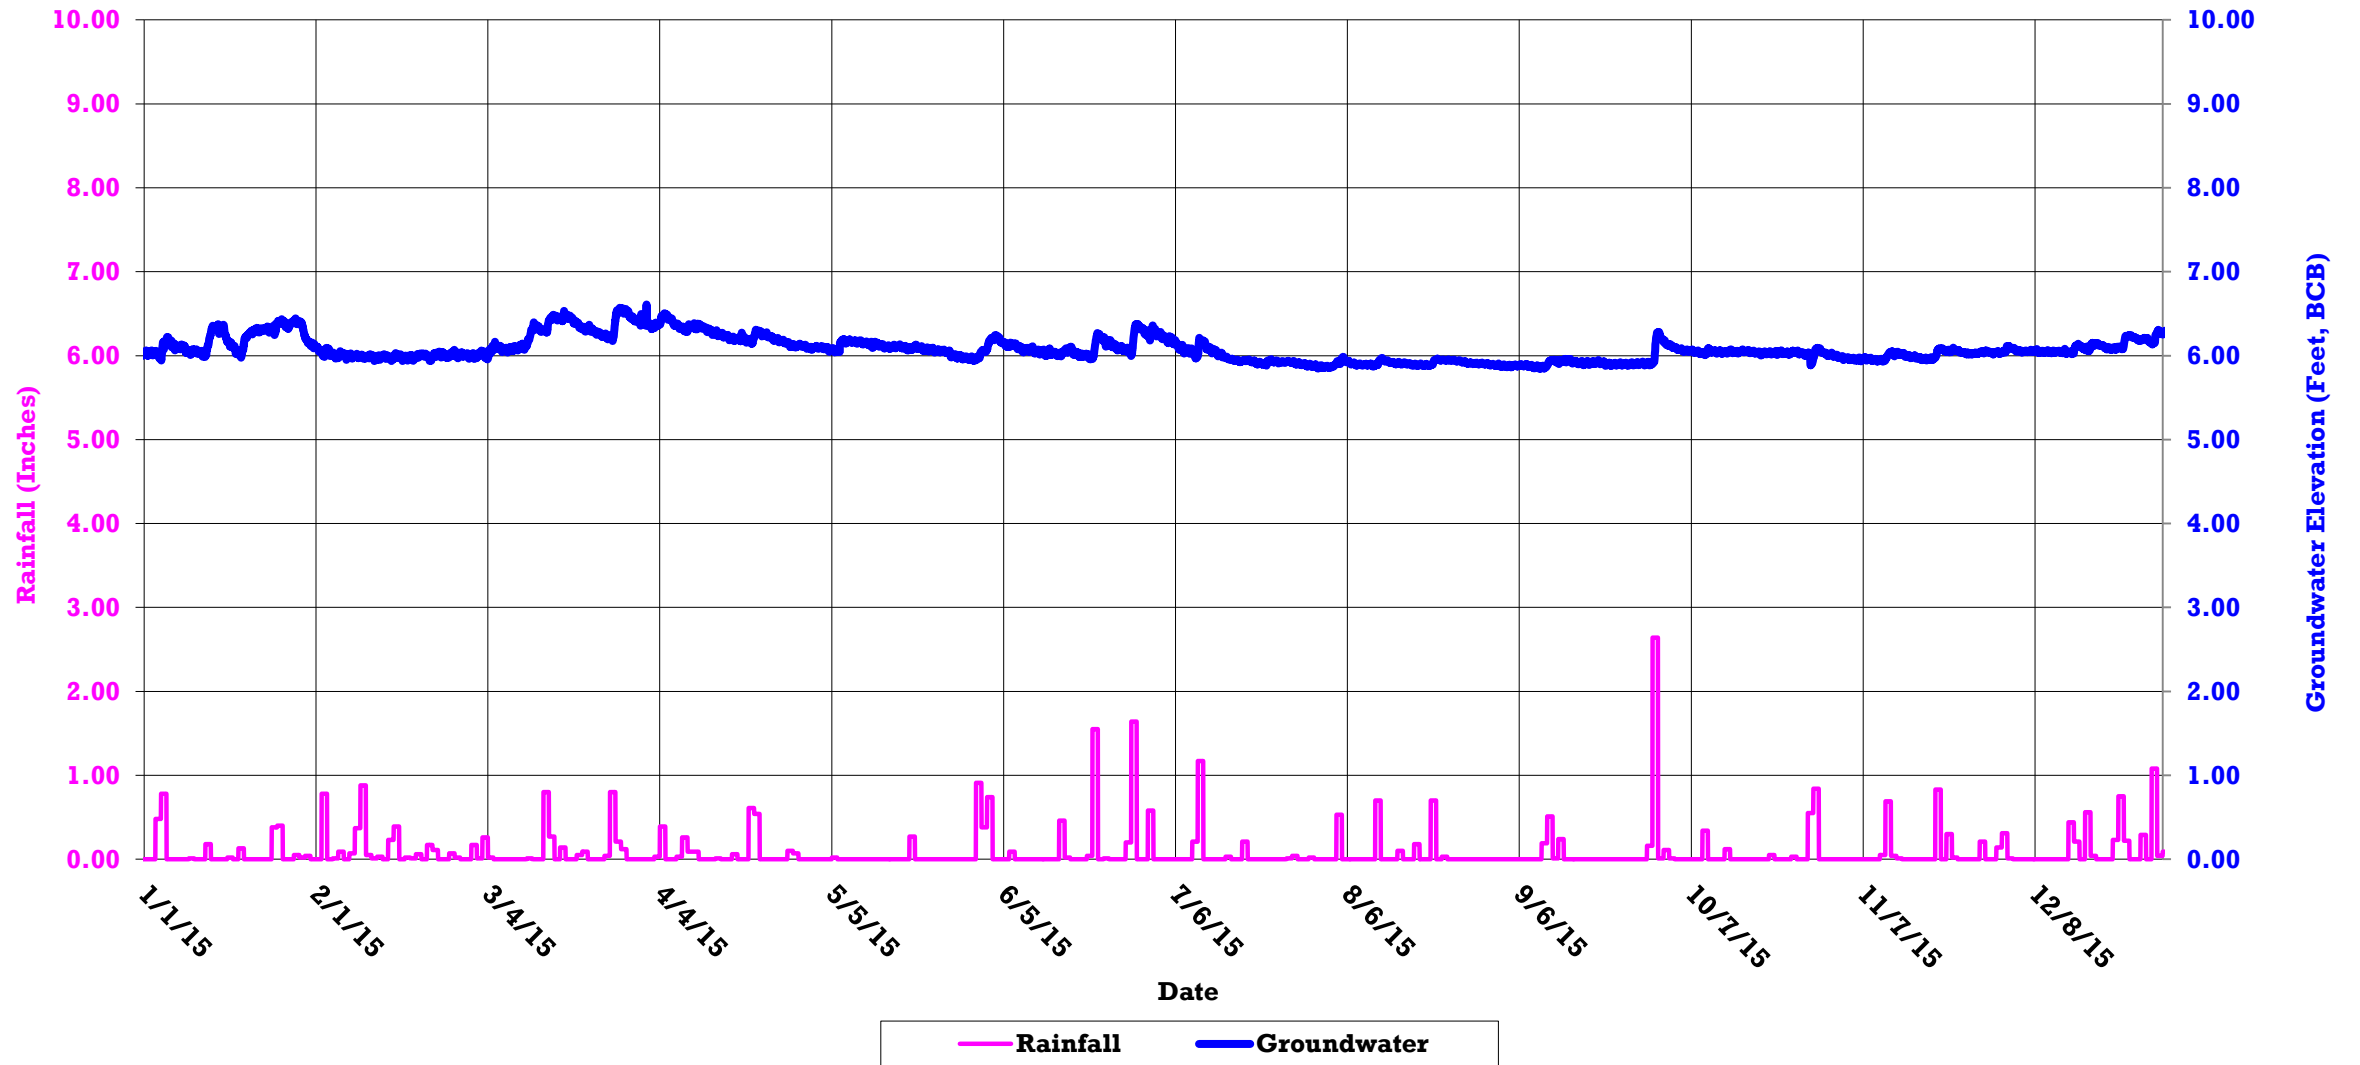

Boston Groundwater Trust (BGwT)

**22J-1167: On Cazenove St., in front of 17 Cazenove St.**

Boston Groundwater Trust (BGwT)

**22J-1245: At the End of St. Charles St., in the street, adjacent to Back Bay Station Wall**

Boston Groundwater Trust (BGwT)

**22J-2023: On Tremont St., adjacent to 1 Appleton St.**

NOTE: Gap in Logger Data indicates replacement of unit.

Boston Groundwater Trust (BGwT)

**22J-2047B: On Berkeley St., in front of 41 Berkeley St.**