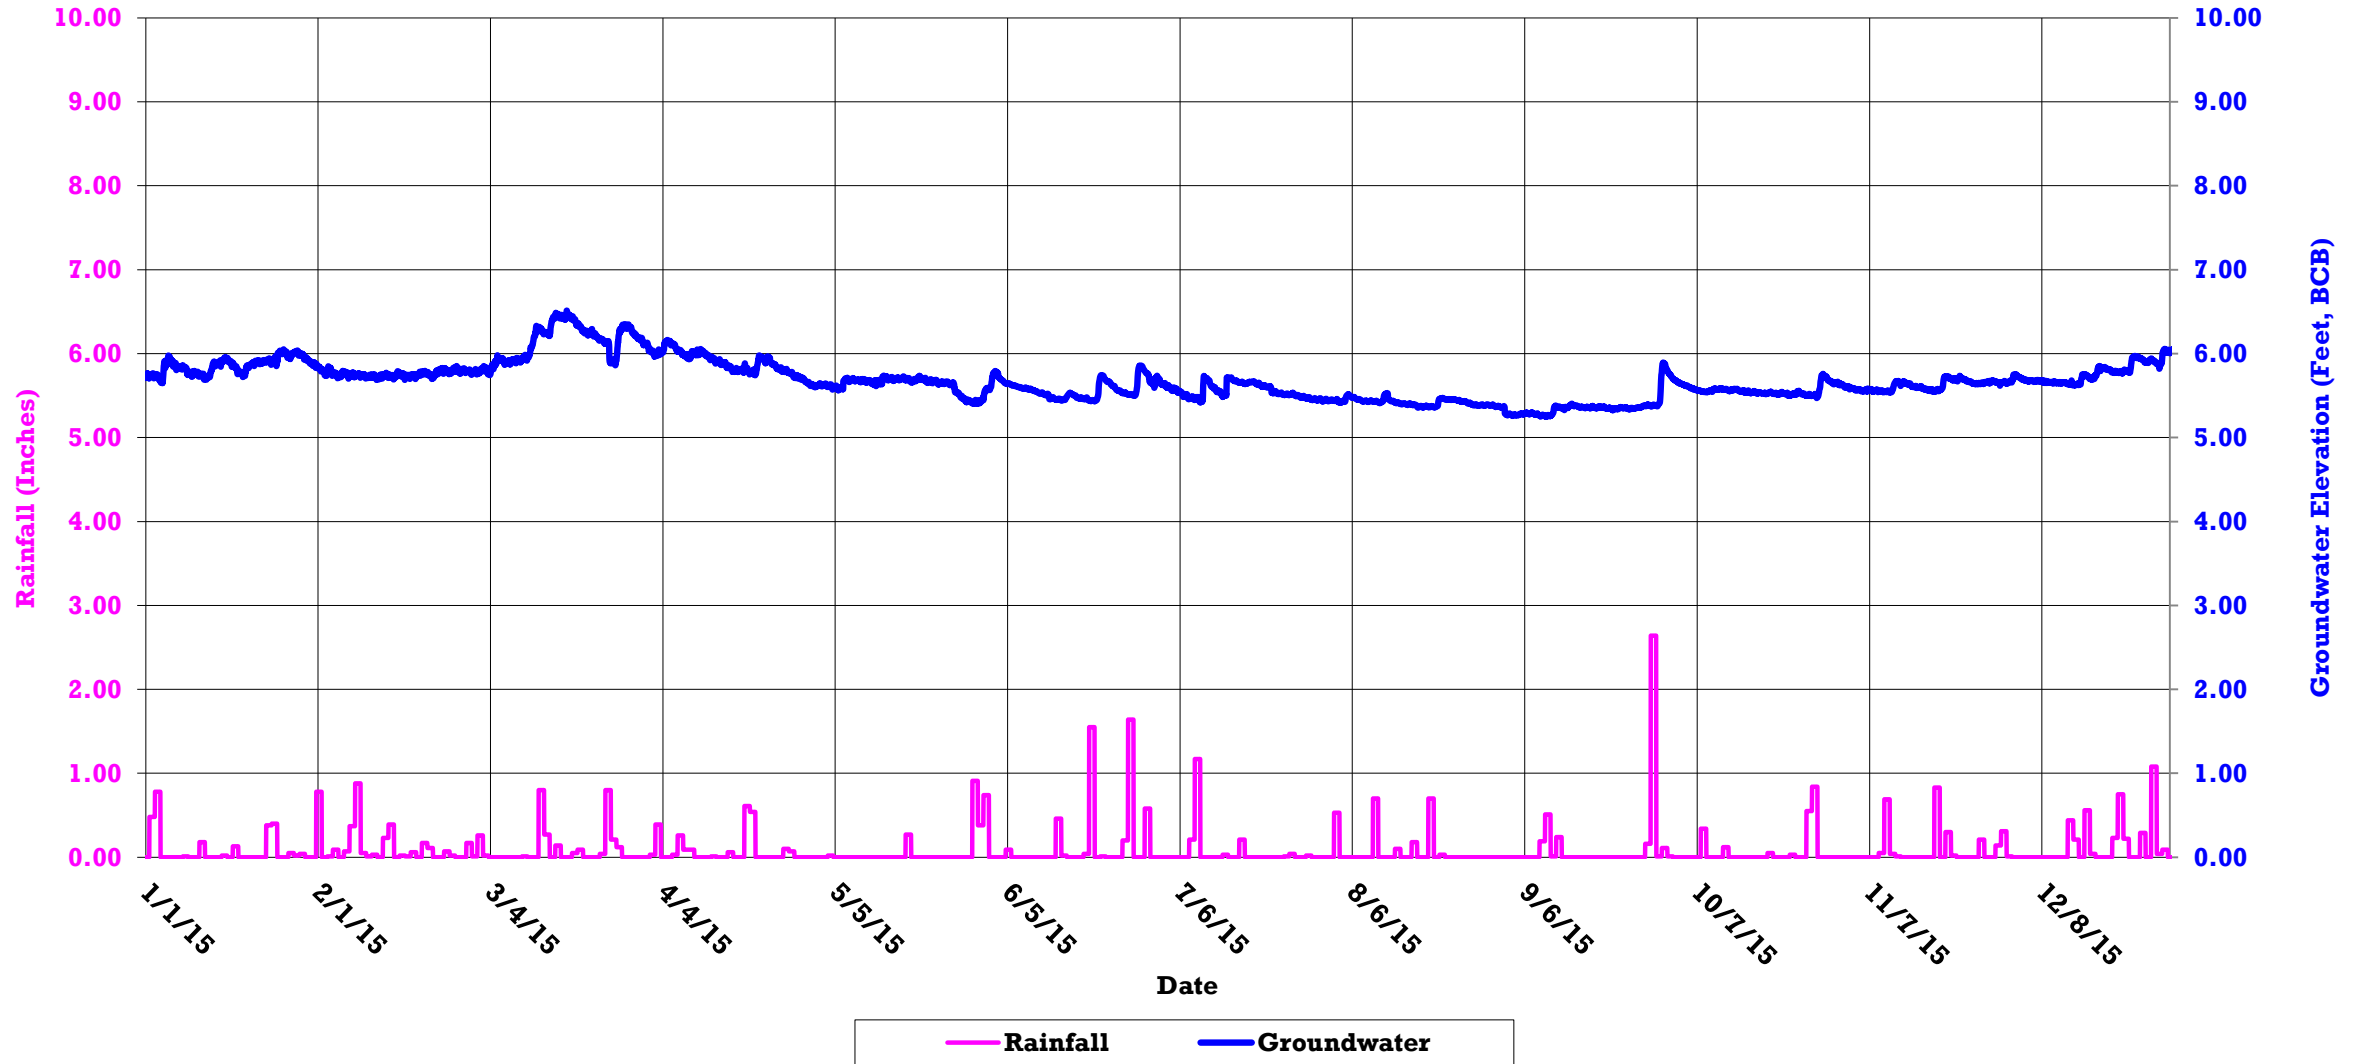

Boston Groundwater Trust (BGwT)

**22J-1167: On Cazenove St., in front of 17 Cazenove St.**

Boston Groundwater Trust (BGwT)

**22J-1245: At the End of St. Charles St., in the street, adjacent to Back Bay Station Wall**

Boston Groundwater Trust (BGwT)

**22J-2023: On Tremont St., adjacent to 1 Appleton St.**

NOTE: Gap in Logger Data indicates replacement of unit.

Boston Groundwater Trust (BGwT)

**22J-2047B: On Berkeley St., in front of 41 Berkeley St.**