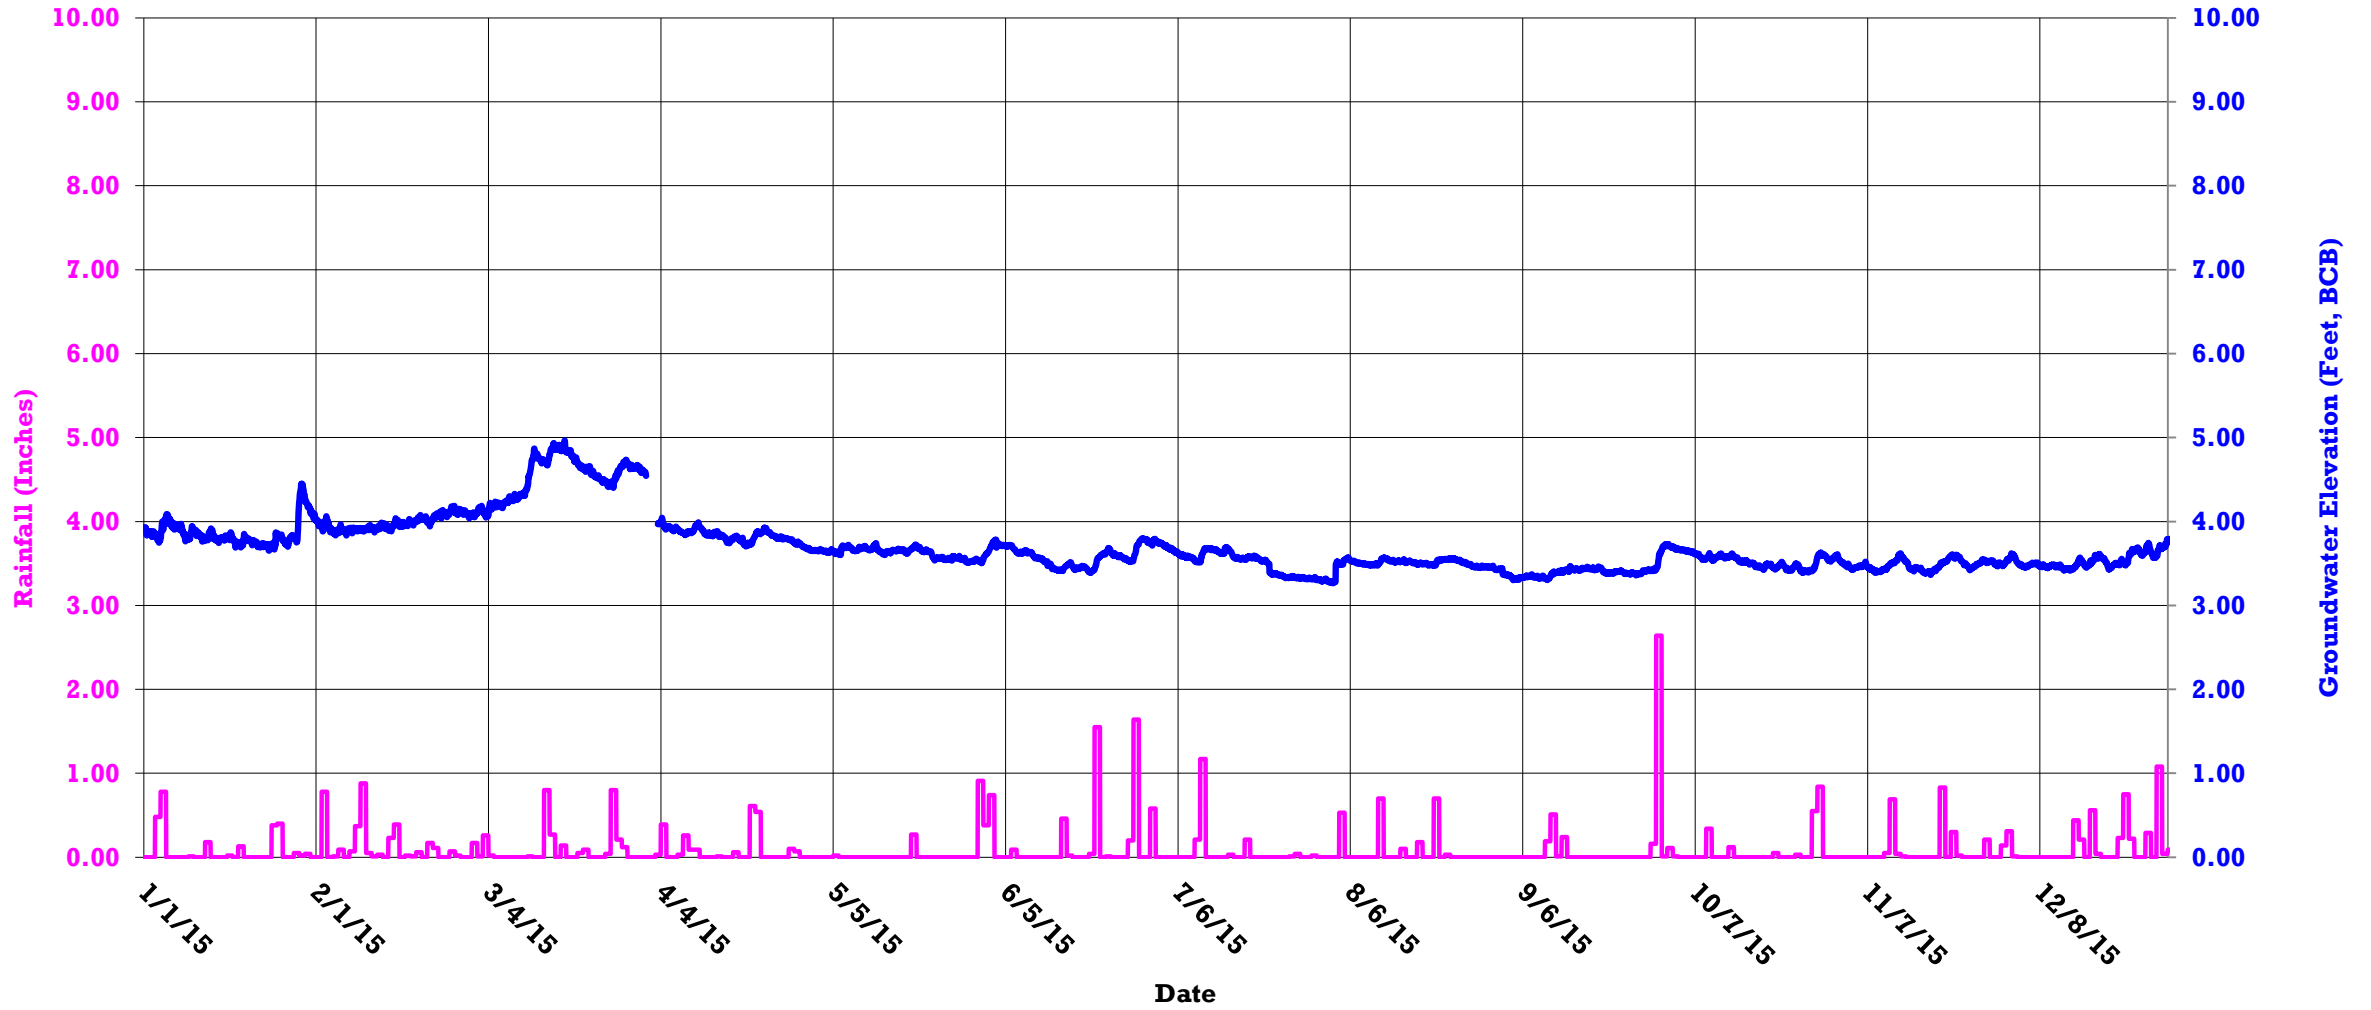

Boston Groundwater Trust (BGwT)

**22J-1167: On Cazenove St., in front of 17 Cazenove St.**

Boston Groundwater Trust (BGwT)

**22J-1245: At the End of St. Charles St., in the street, adjacent to Back Bay Station Wall**

Boston Groundwater Trust (BGwT)

**22J-2023: On Tremont St., adjacent to 1 Appleton St.**

NOTE: Gap in Logger Data indicates replacement of unit.

Boston Groundwater Trust (BGwT)

**22J-2047B: On Berkeley St., in front of 41 Berkeley St.**