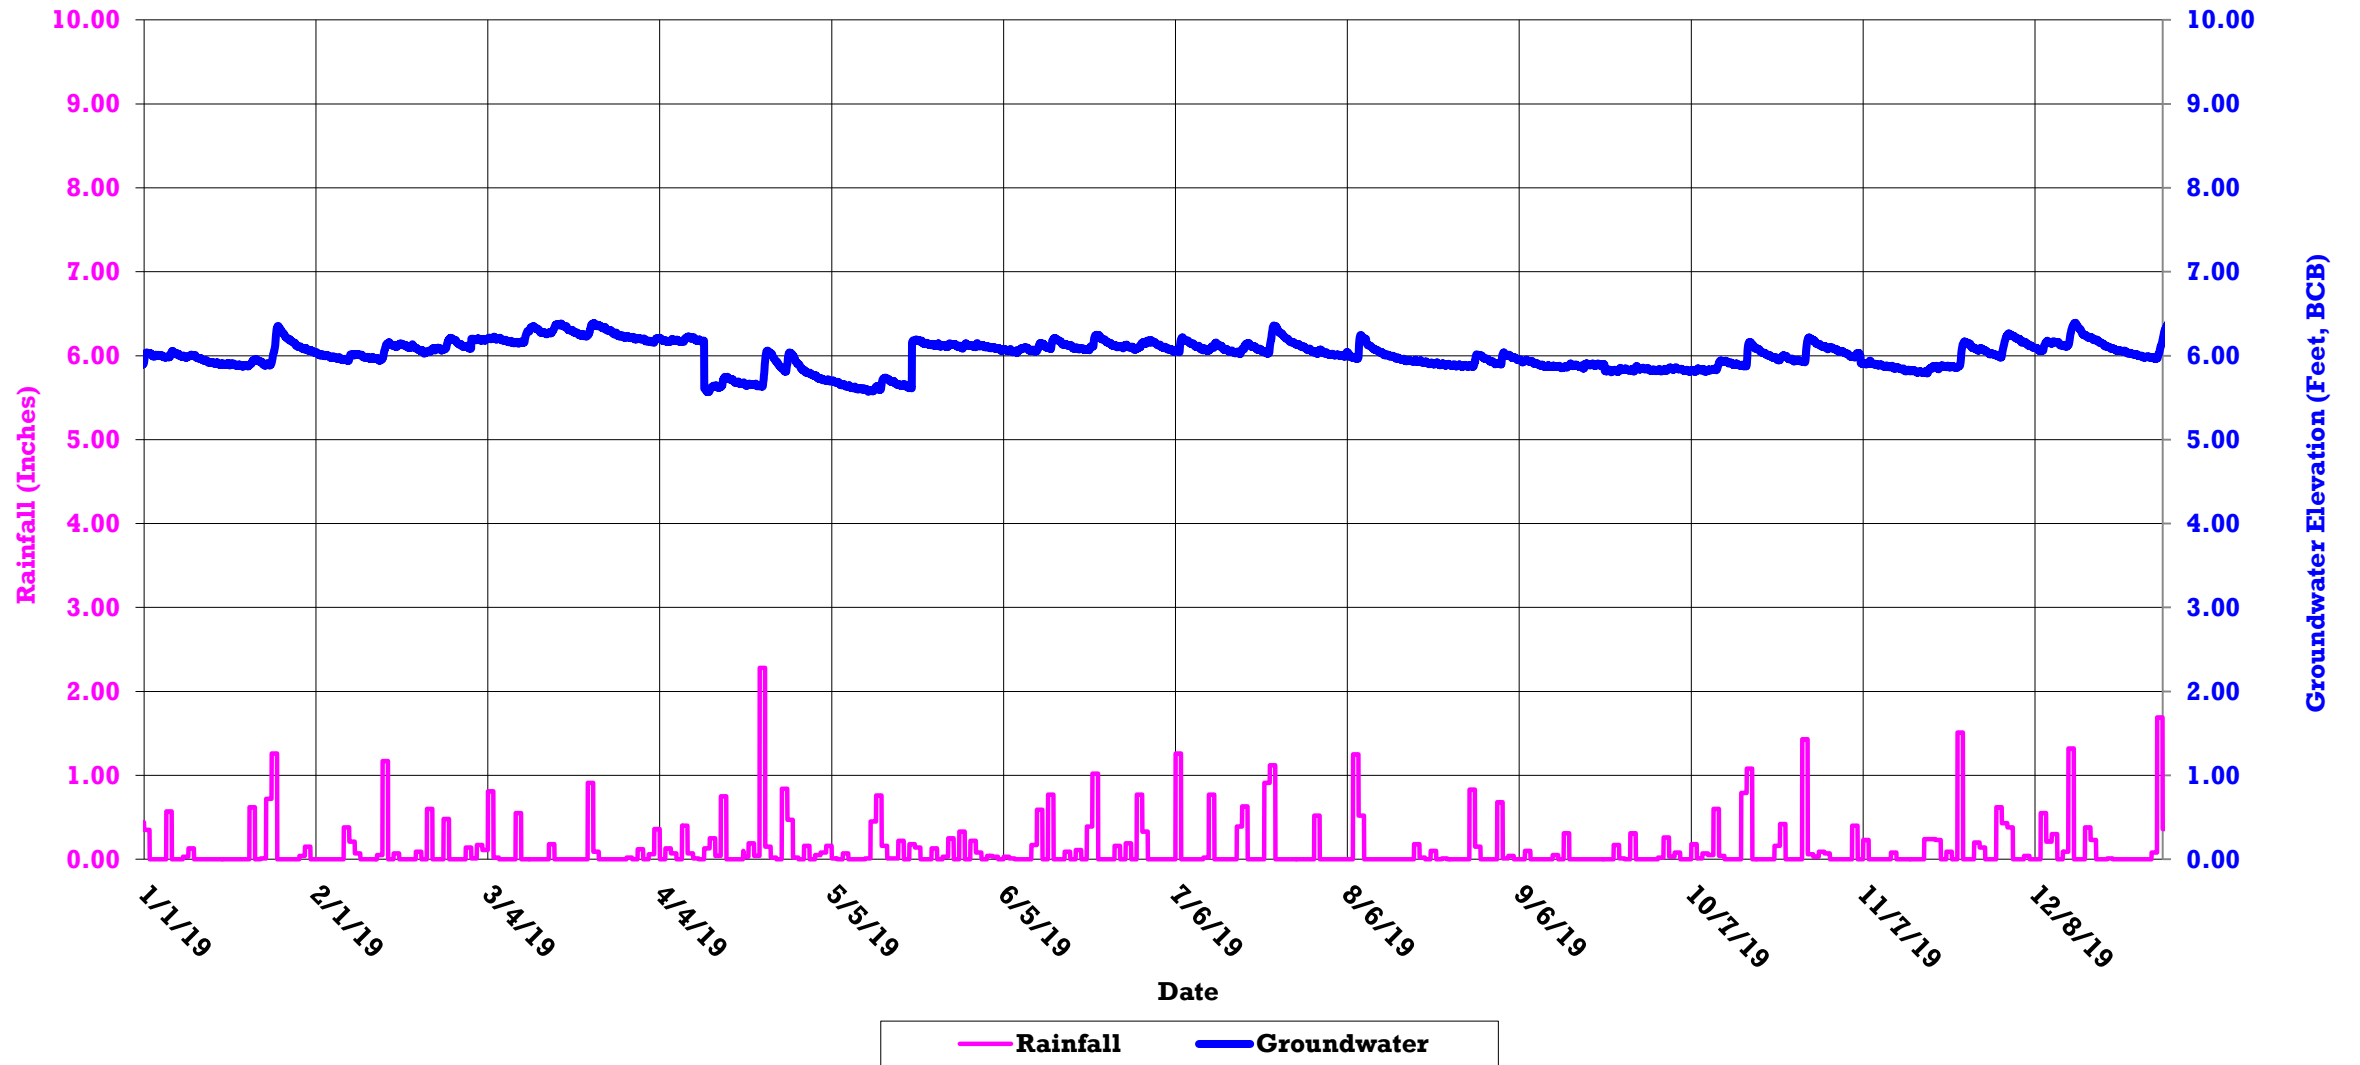

Boston Groundwater Trust (BGwT)

22J-1167: On Cazenove St., in front of 17 Cazenove St.

Boston Groundwater Trust (BGwT)

22J-1245: At the End of St. Charles St., in the street, adjacent to Back Bay Station Wall

Boston Groundwater Trust (BGwT)

22J-2023: On Tremont St., adjacent to 1 Appleton St.

Boston Groundwater Trust (BGwT)

22J-2047B: On Berkeley St., in front of 41 Berkeley St.