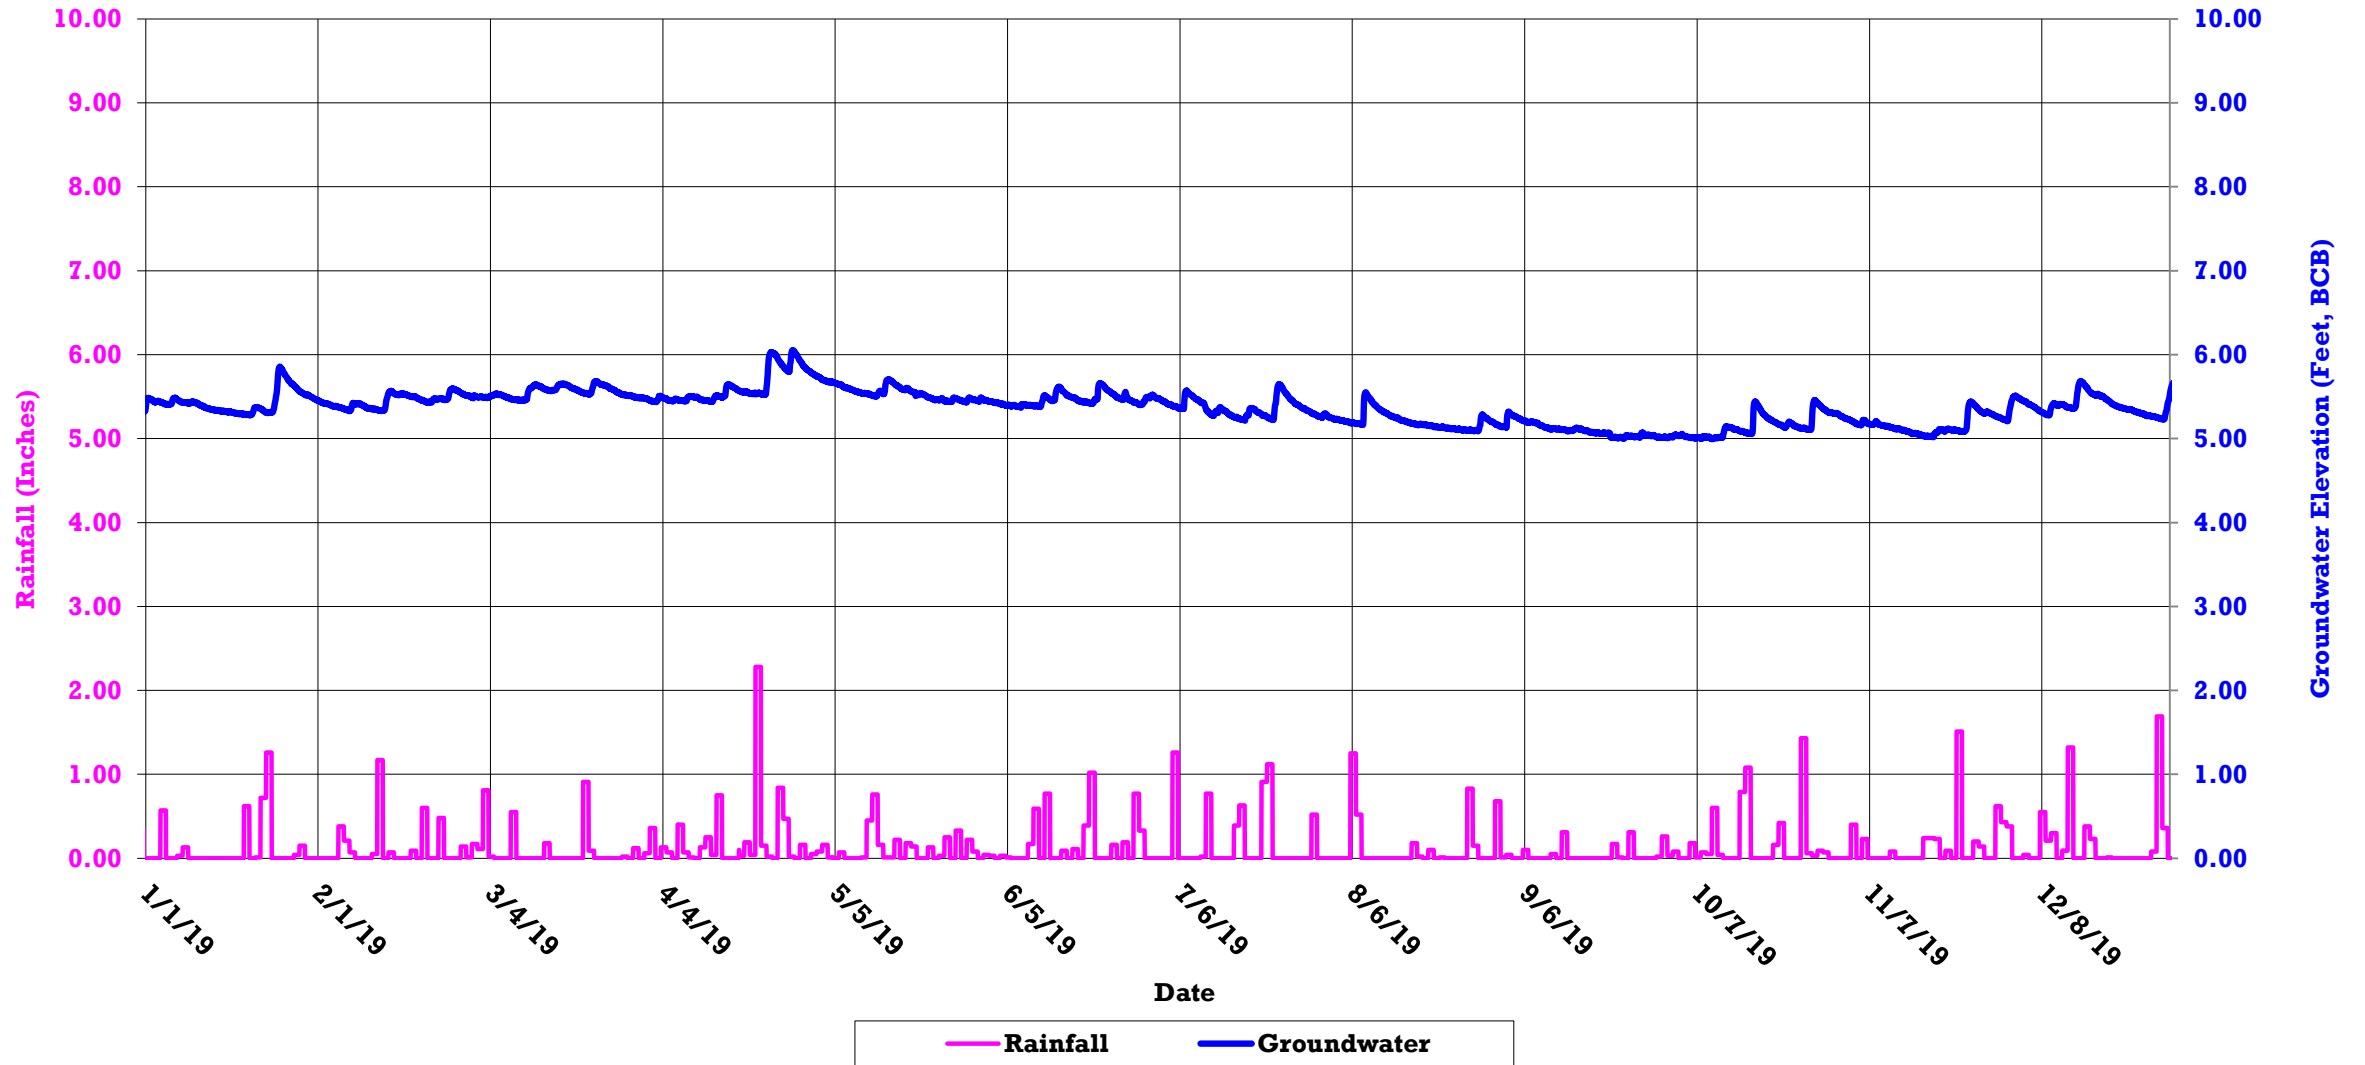

Boston Groundwater Trust (BGwT)

22J-1167: On Cazenove St., in front of 17 Cazenove St.

Boston Groundwater Trust (BGwT)

22J-1245: At the End of St. Charles St., in the street, adjacent to Back Bay Station Wall

Boston Groundwater Trust (BGwT)

22J-2023: On Tremont St., adjacent to 1 Appleton St.

Boston Groundwater Trust (BGwT)

22J-2047B: On Berkeley St., in front of 41 Berkeley St.