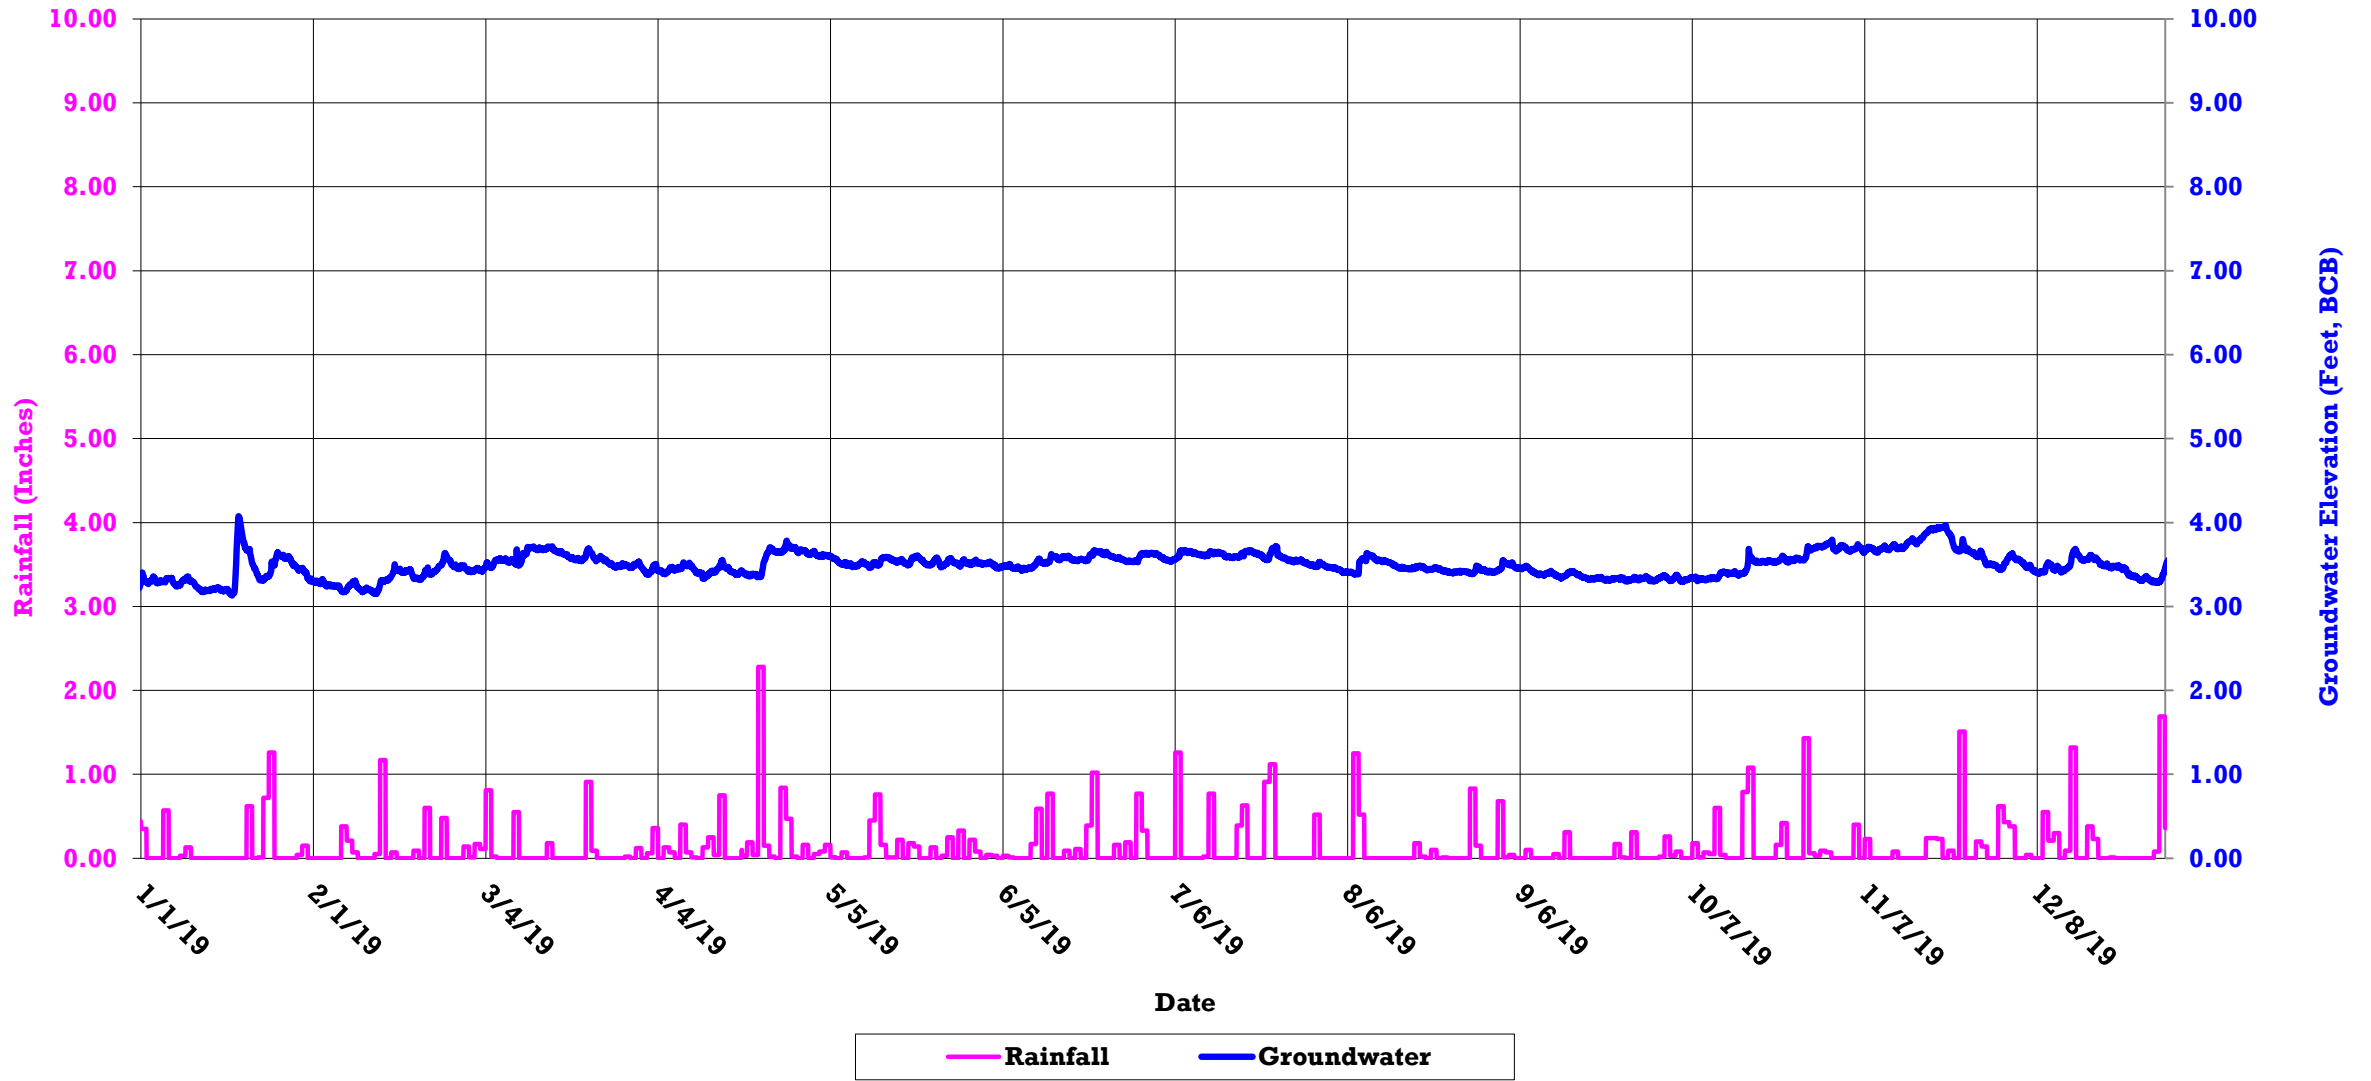

Boston Groundwater Trust (BGwT)

22J-1167: On Cazenove St., in front of 17 Cazenove St.

Boston Groundwater Trust (BGwT)

22J-1245: At the End of St. Charles St., in the street, adjacent to Back Bay Station Wall

Boston Groundwater Trust (BGwT)

22J-2023: On Tremont St., adjacent to 1 Appleton St.

Boston Groundwater Trust (BGwT)

22J-2047B: On Berkeley St., in front of 41 Berkeley St.