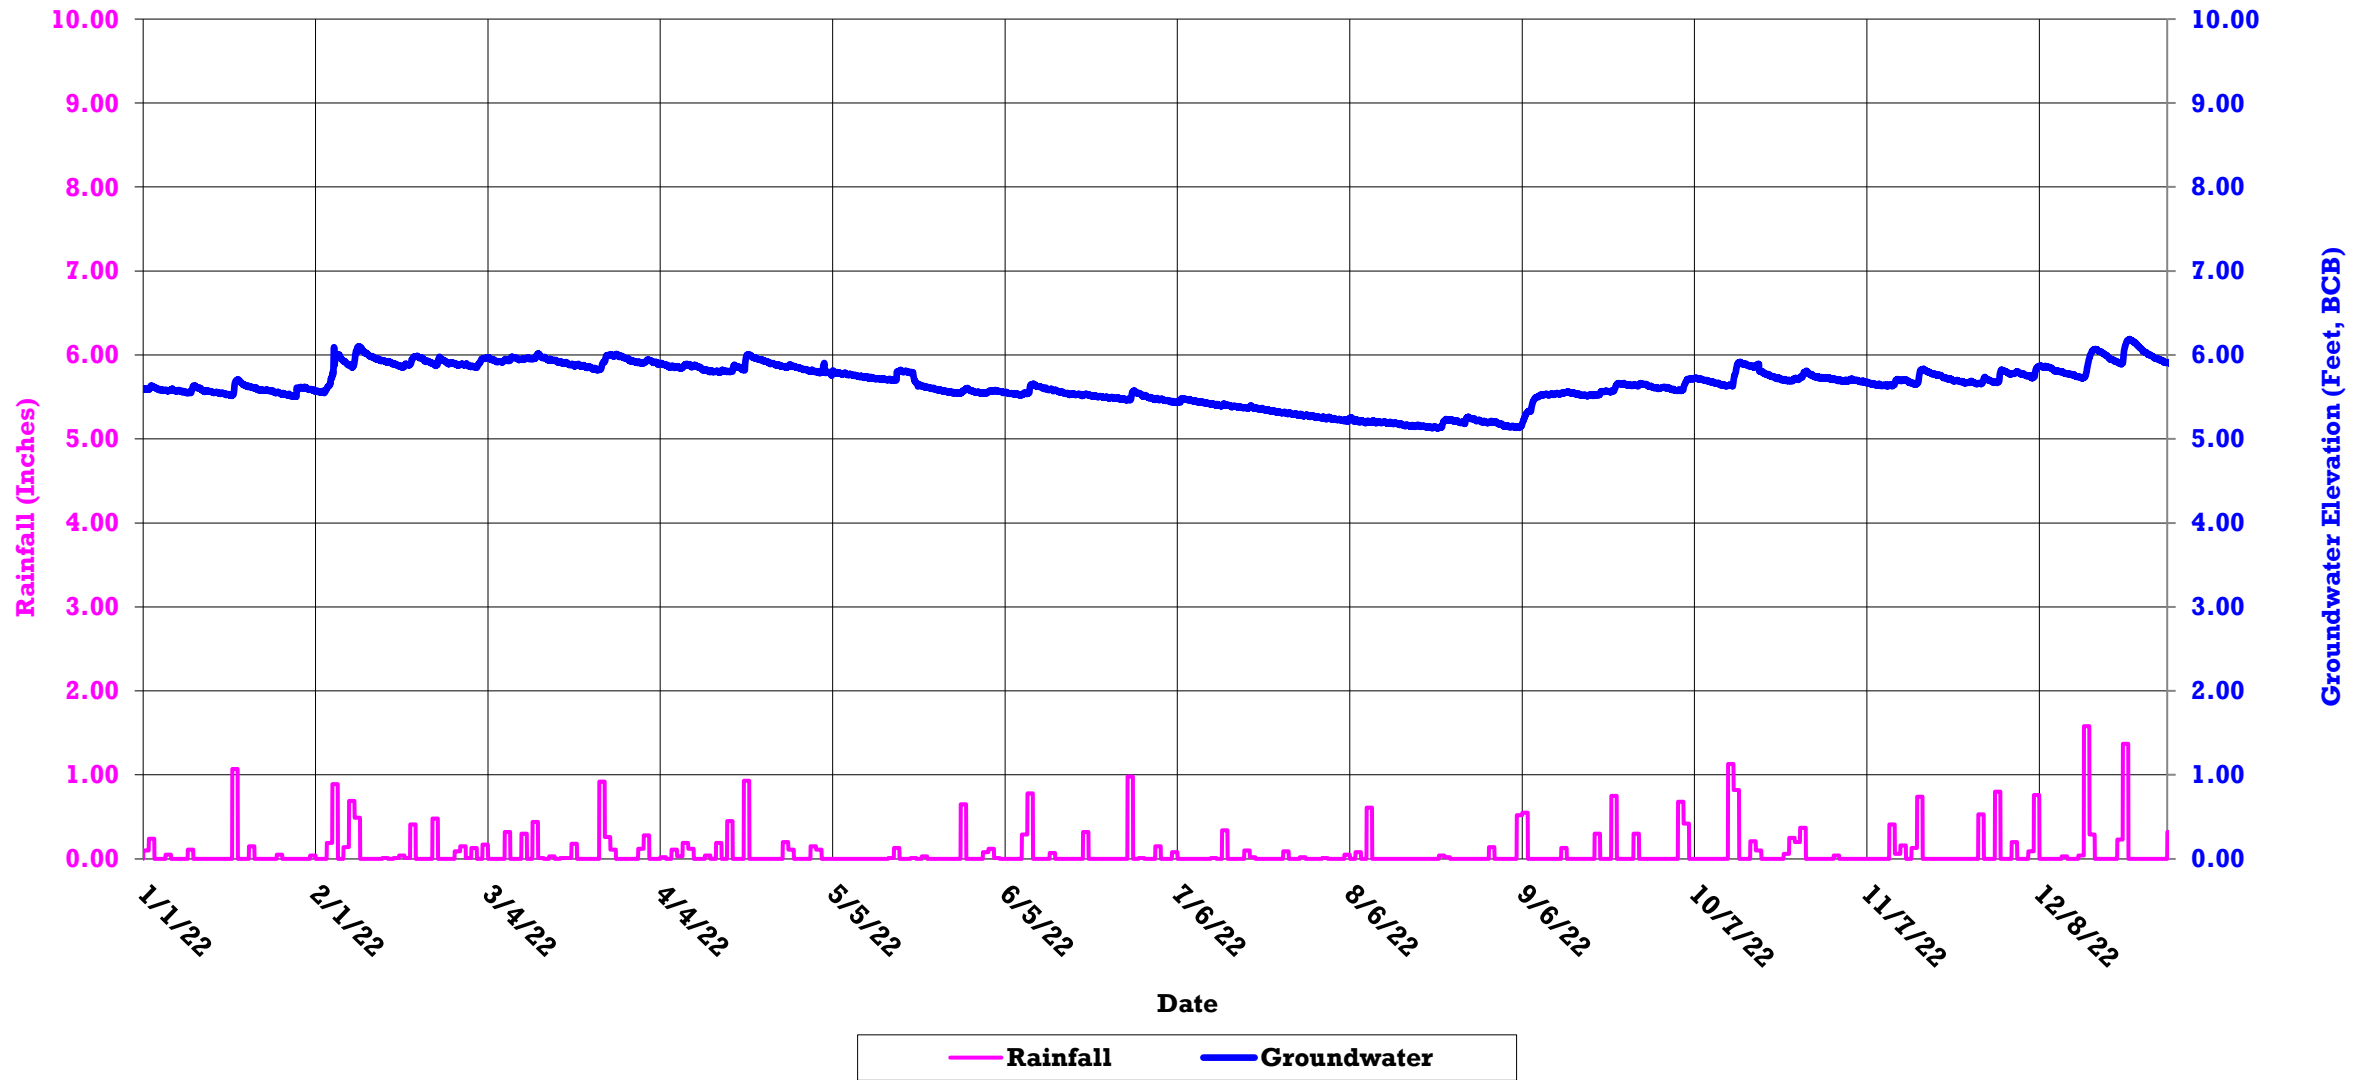

Boston Groundwater Trust (BGwT)

22J-1167: On Cazenove St., in front of 17 Cazenove St.

Boston Groundwater Trust (BGwT)

22J-1245: At the End of St. Charles St., in the street, adjacent to Back Bay Station Wall

Boston Groundwater Trust (BGwT)

22J-2023: On Tremont St., adjacent to 1 Appleton St.

Boston Groundwater Trust (BGwT)

22J-2016B: On Appleton St., in front of 5 Appleton St.

Boston Groundwater Trust (BGwT)

22J-2047B: On Berkeley St., in front of 41 Berkeley St.