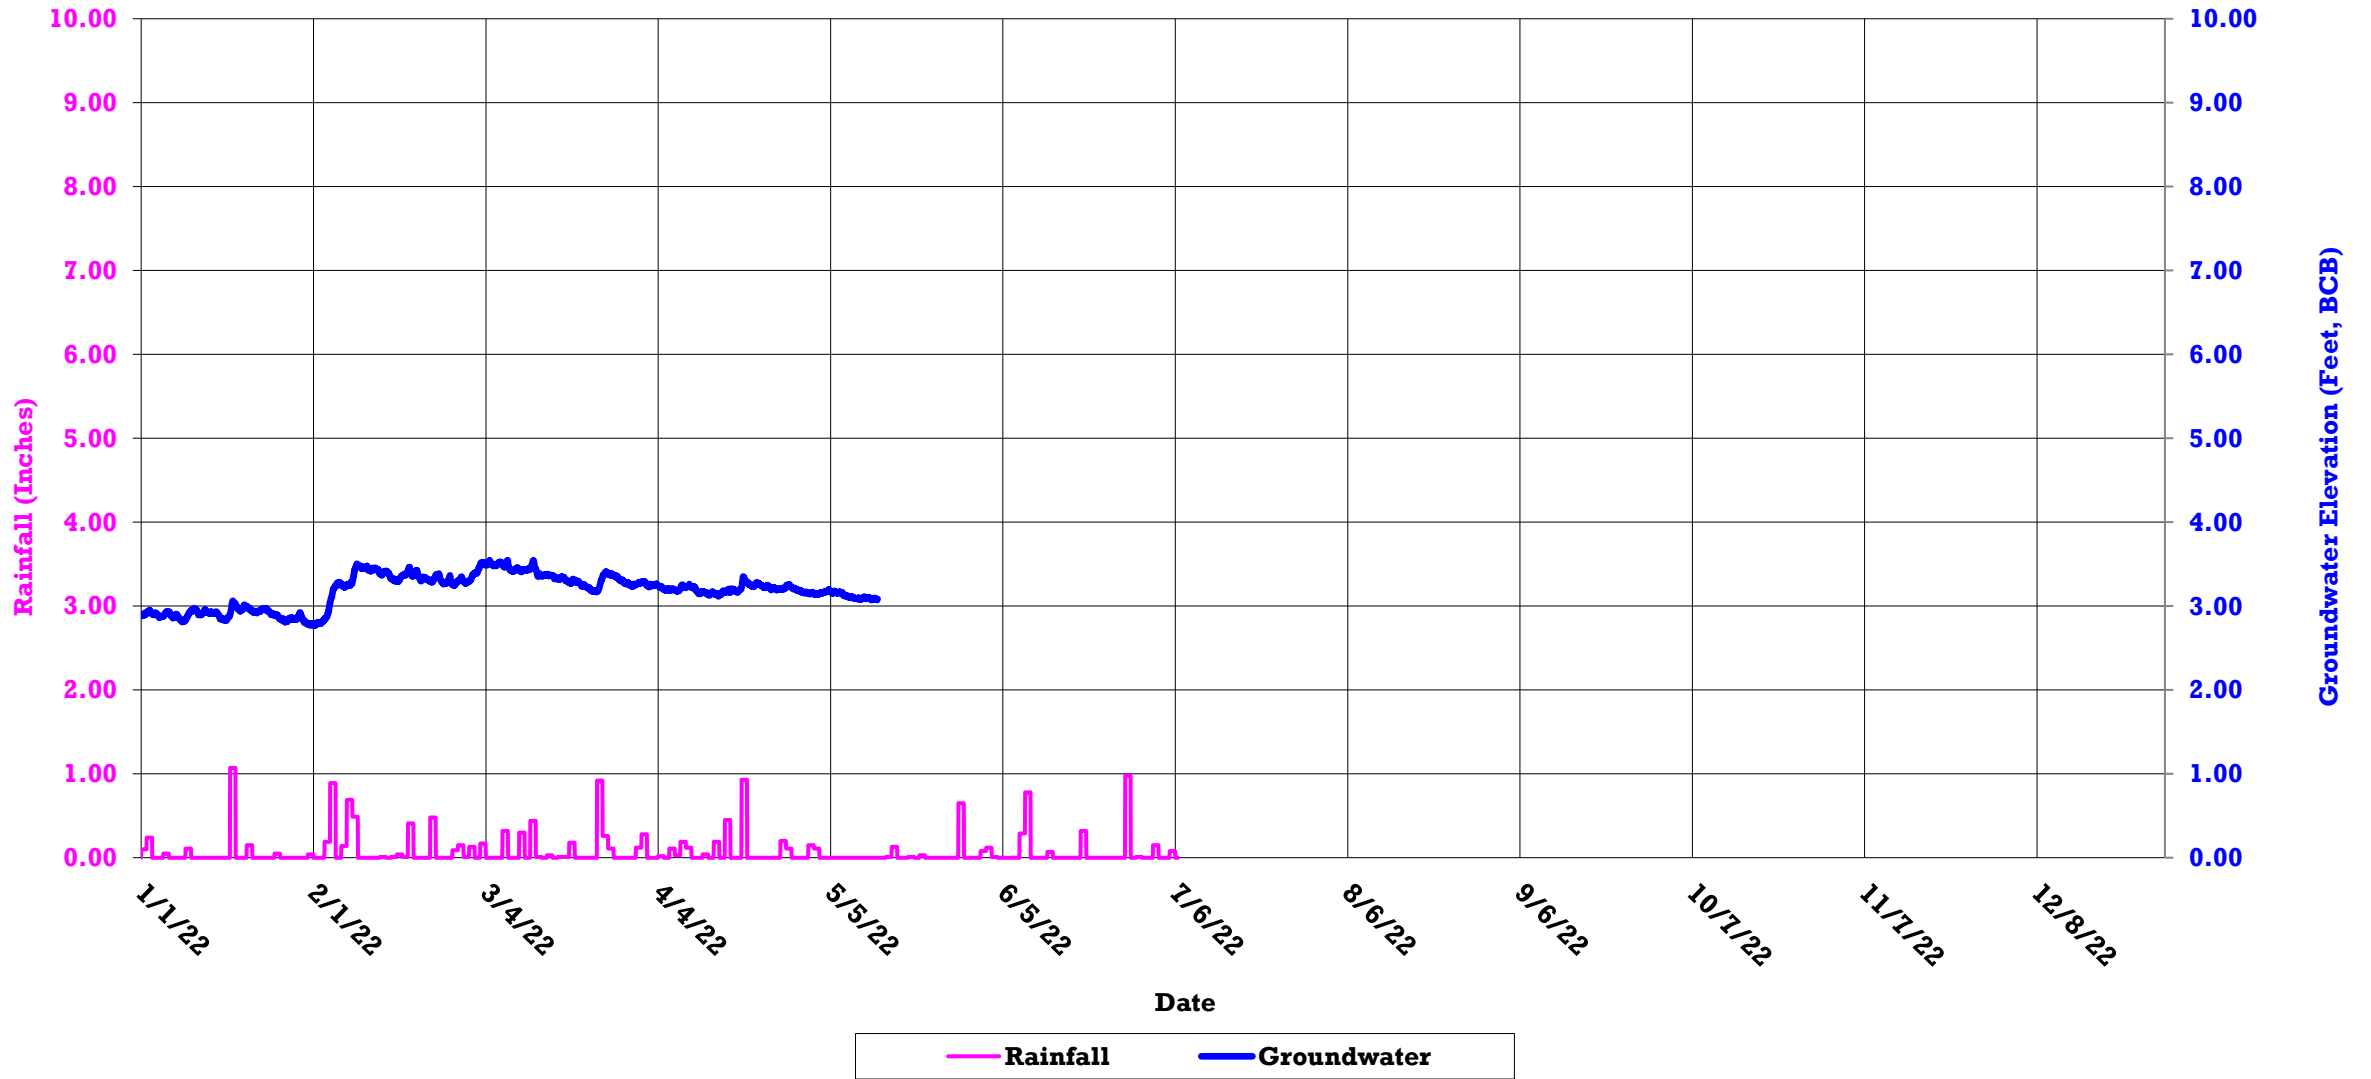

Boston Groundwater Trust (BGwT)

22J-2023: On Tremont St., adjacent to 1 Appleton St.