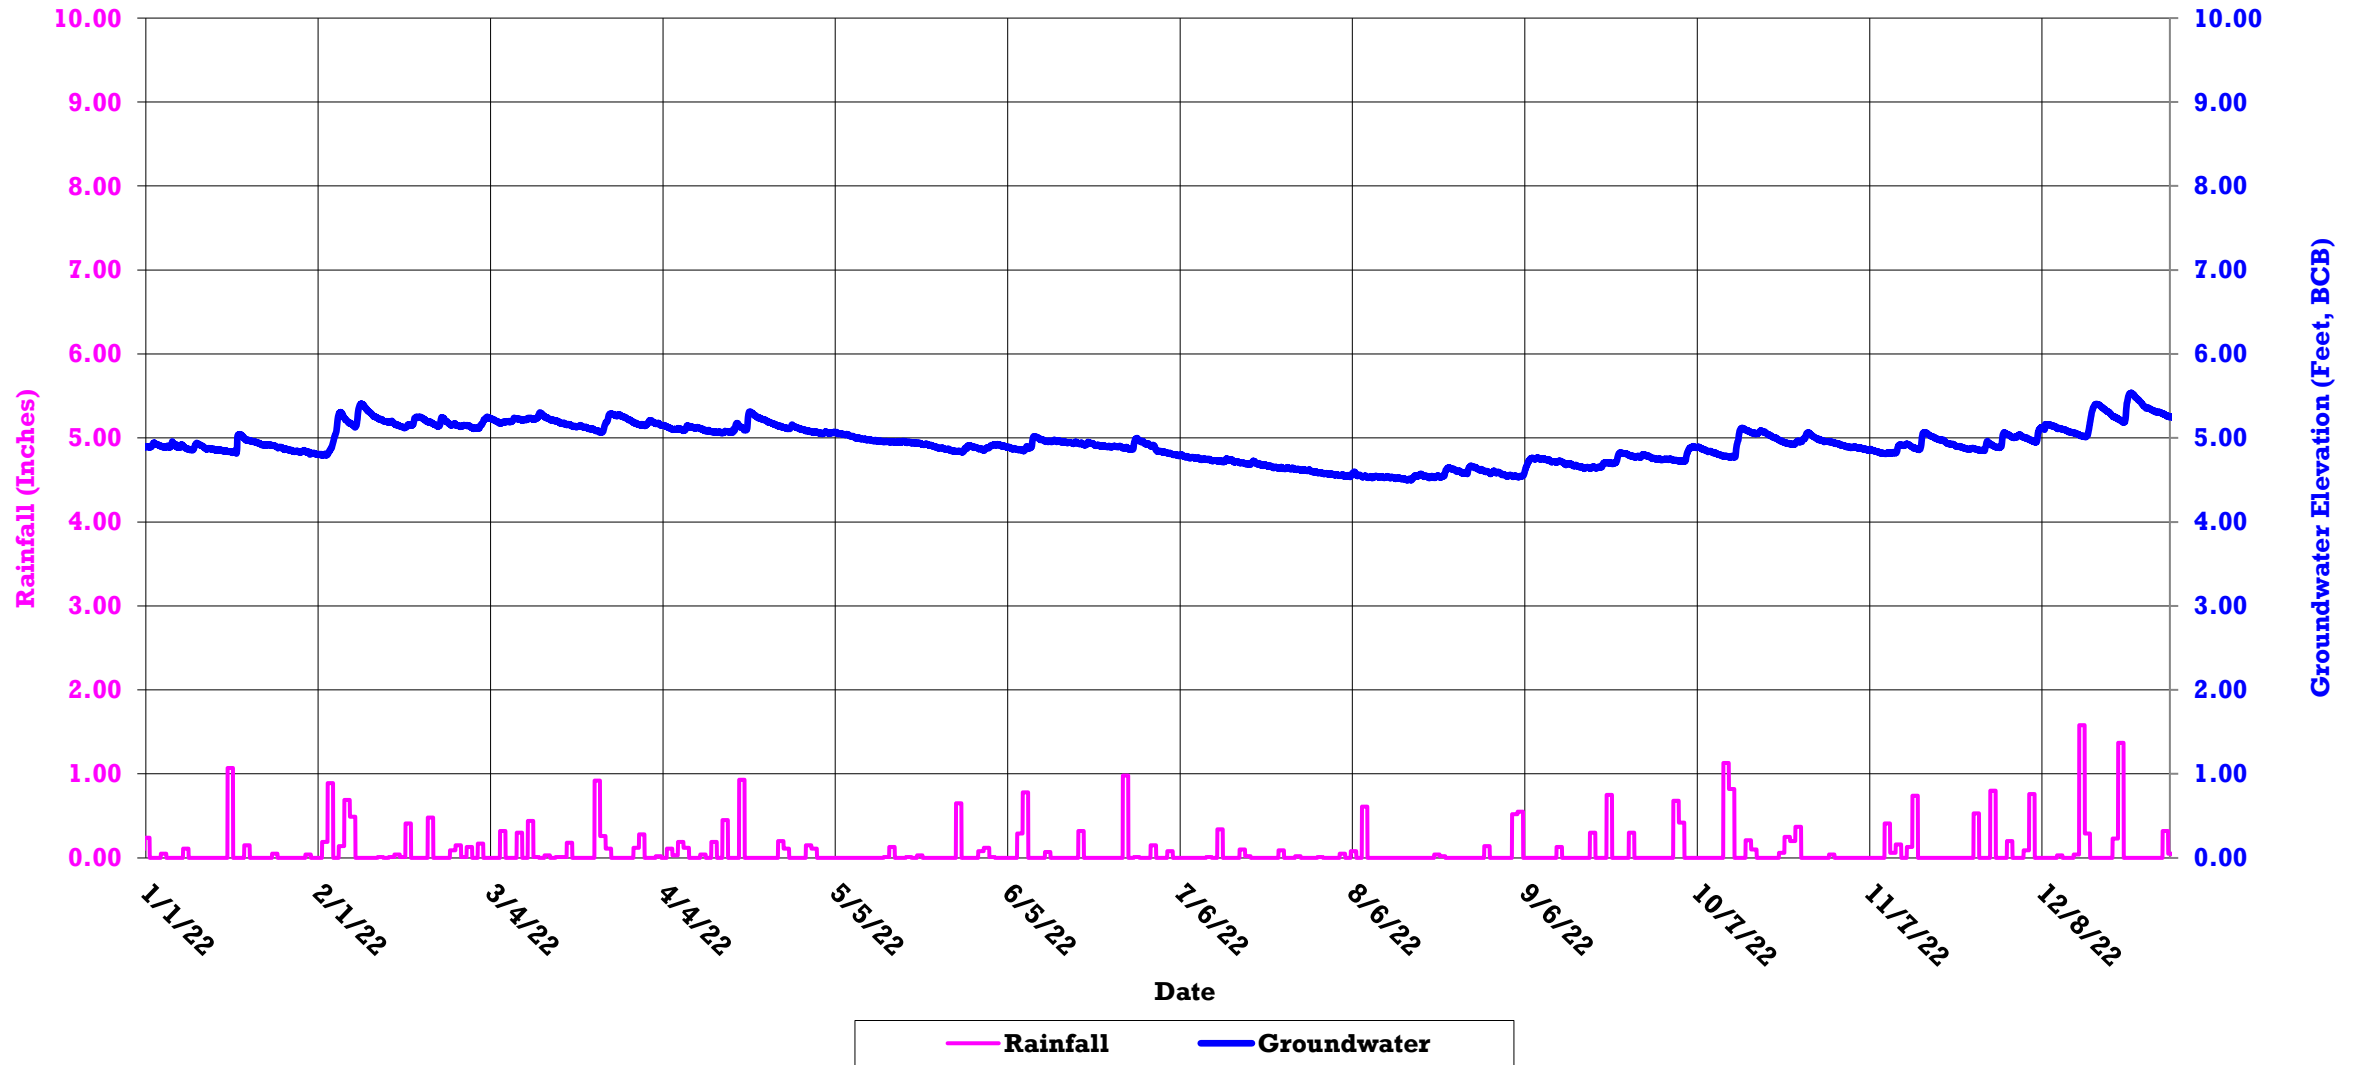

Boston Groundwater Trust (BGwT)

22J-1167: On Cazenove St., in front of 17 Cazenove St.

Boston Groundwater Trust (BGwT)

22J-1245: At the End of St. Charles St., in the street, adjacent to Back Bay Station Wall

Boston Groundwater Trust (BGwT)

22J-2023: On Tremont St., adjacent to 1 Appleton St.

Boston Groundwater Trust (BGwT)

22J-2016B: On Appleton St., in front of 5 Appleton St.

Boston Groundwater Trust (BGwT)

22J-2047B: On Berkeley St., in front of 41 Berkeley St.