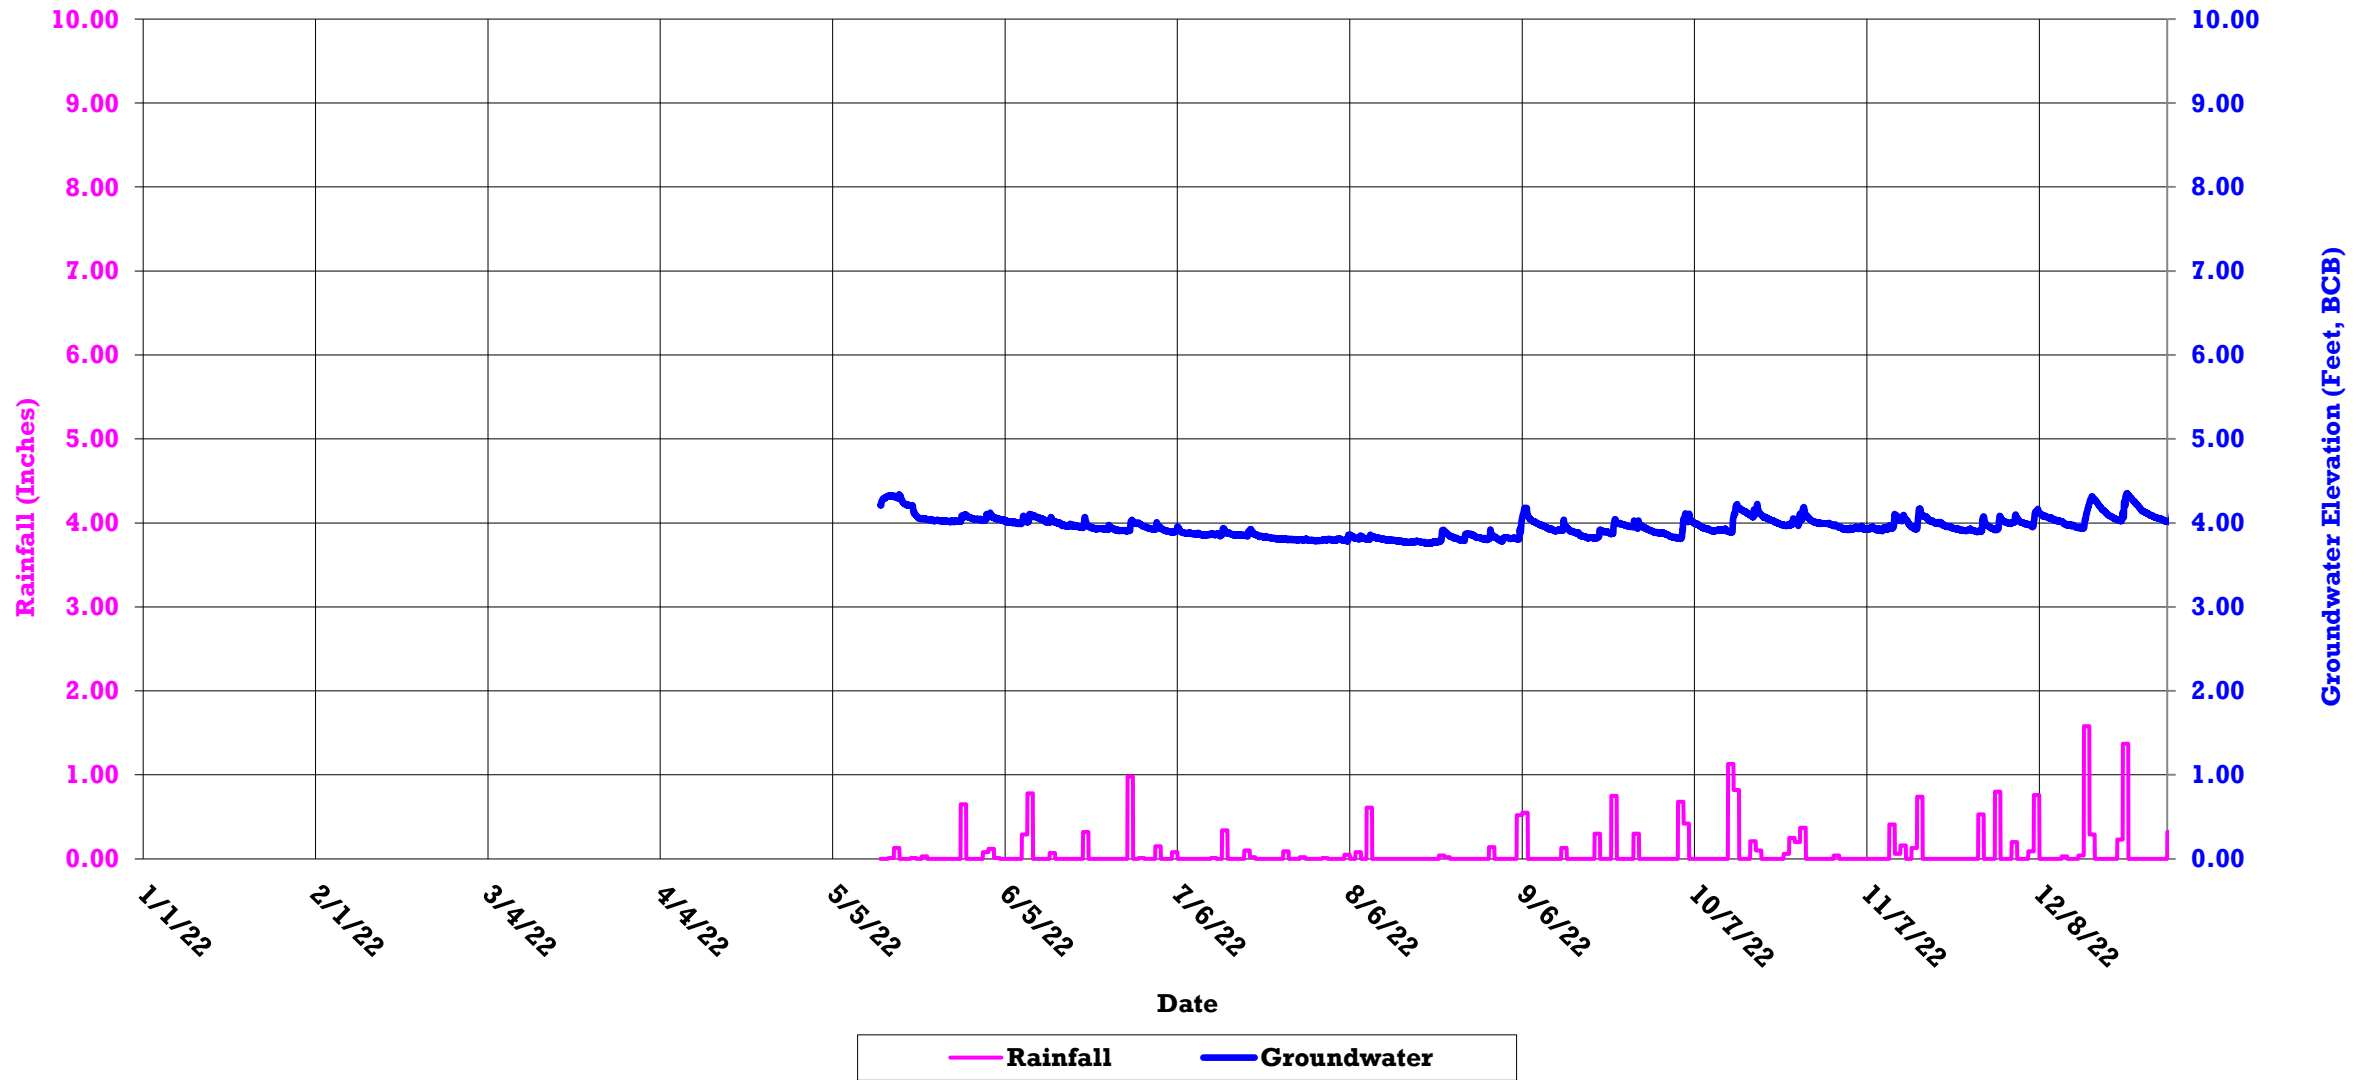

Boston Groundwater Trust (BGwT)

22J-1167: On Cazenove St., in front of 17 Cazenove St.

Boston Groundwater Trust (BGwT)

22J-1245: At the End of St. Charles St., in the street, adjacent to Back Bay Station Wall

Boston Groundwater Trust (BGwT)

22J-2023: On Tremont St., adjacent to 1 Appleton St.

Boston Groundwater Trust (BGwT)

22J-2016B: On Appleton St., in front of 5 Appleton St.

Boston Groundwater Trust (BGwT)

22J-2047B: On Berkeley St., in front of 41 Berkeley St.