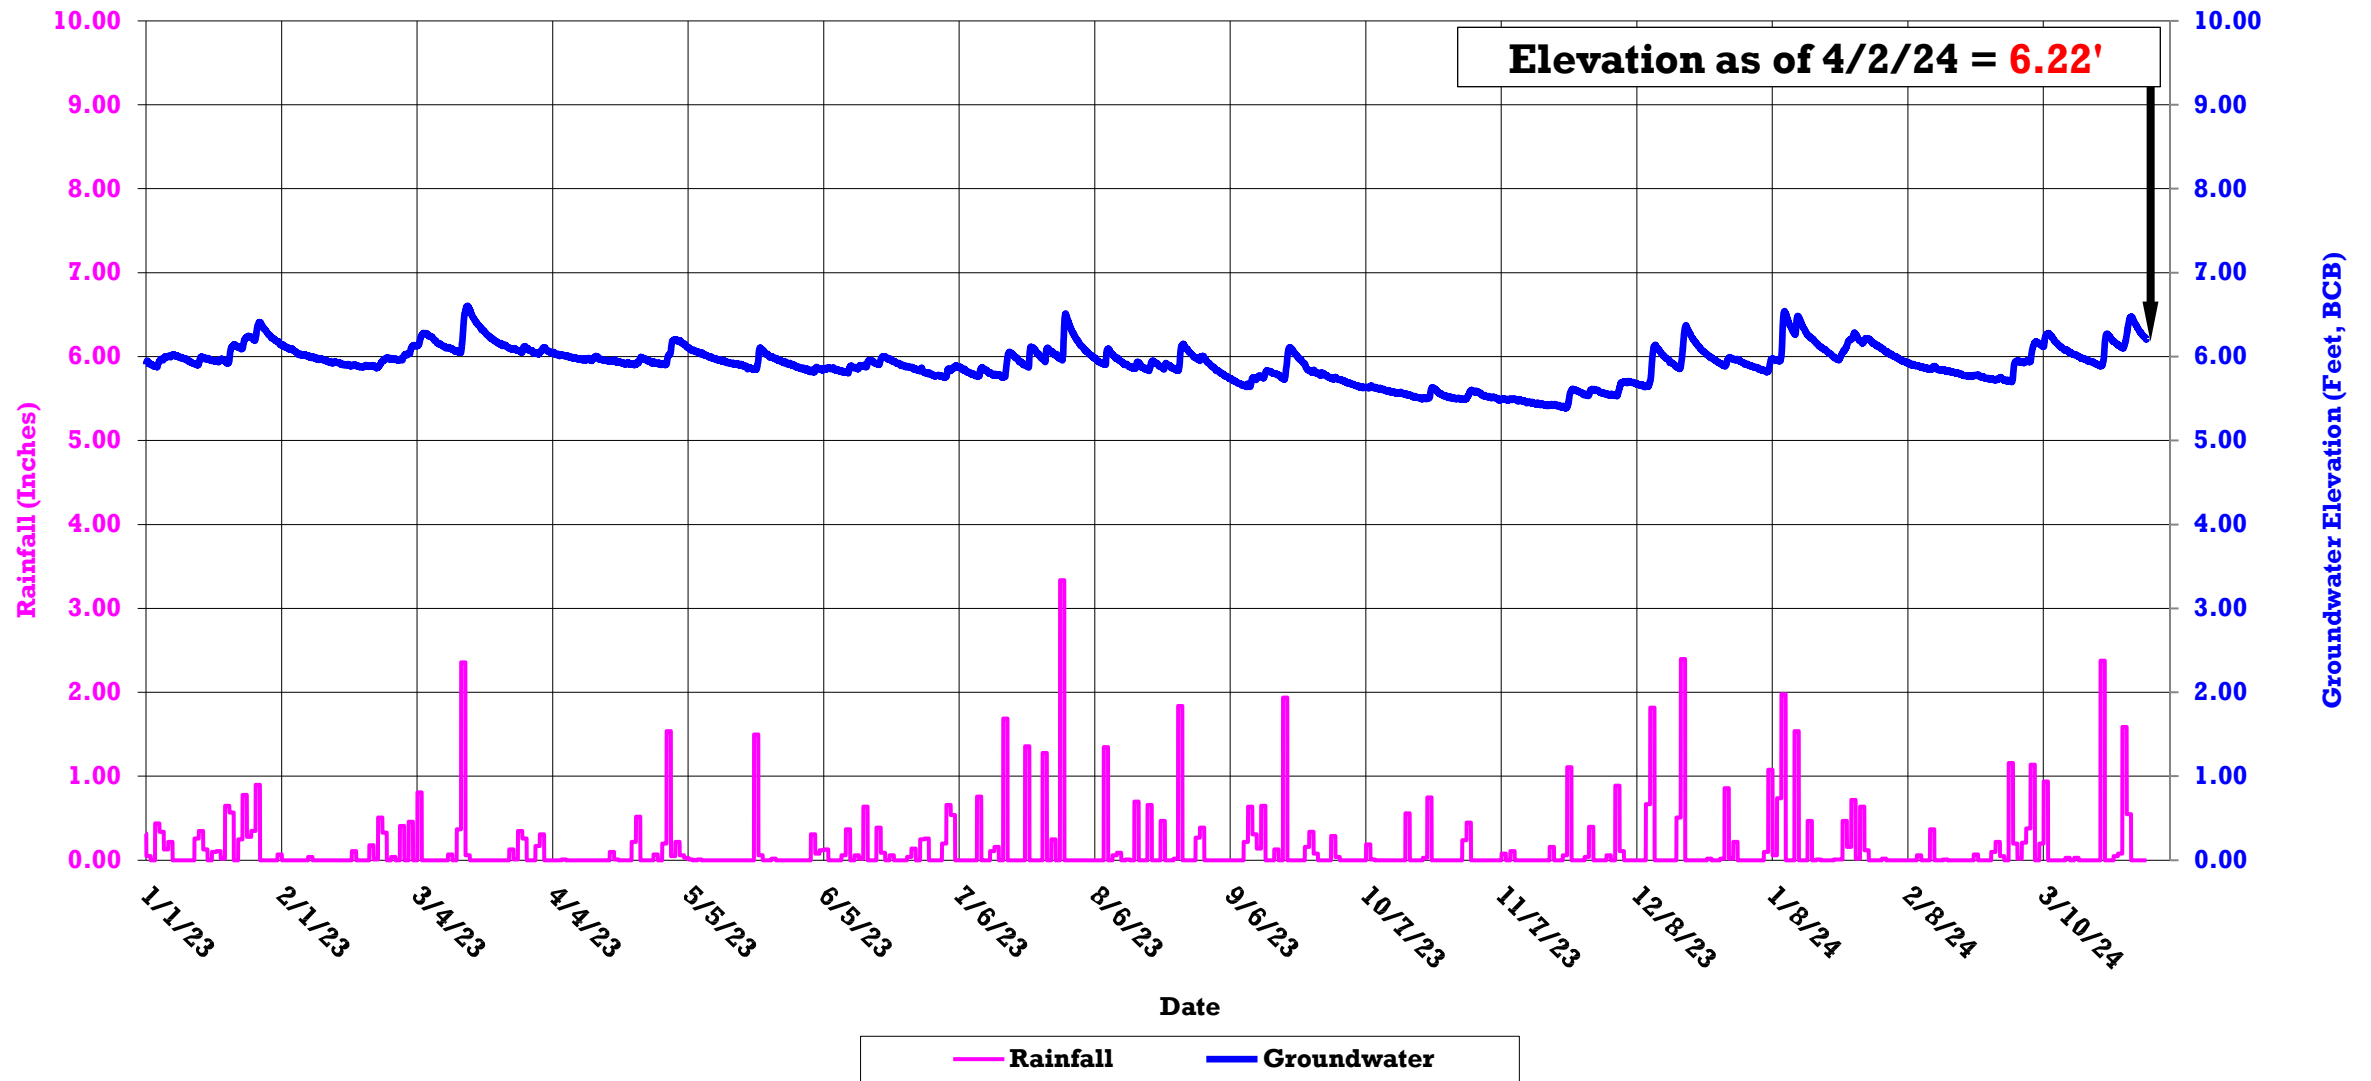

Ellis Neighborhood Logger Locations

Boston Groundwater Trust (BGwT)

22J-1167: On Cazenove St., in front of 17 Cazenove St.

Boston Groundwater Trust (BGwT)

22J-1245: At the End of St. Charles St., in the street, adjacent to Back Bay Station Wall

Boston Groundwater Trust (BGwT)

22J-2016B: On Appleton St., in front of 5 Appleton St.

Boston Groundwater Trust (BGwT)

22J-2047B: On Berkeley St., in front of 41 Berkeley St.

BGwT: Ellis Logger Data 2020-2024