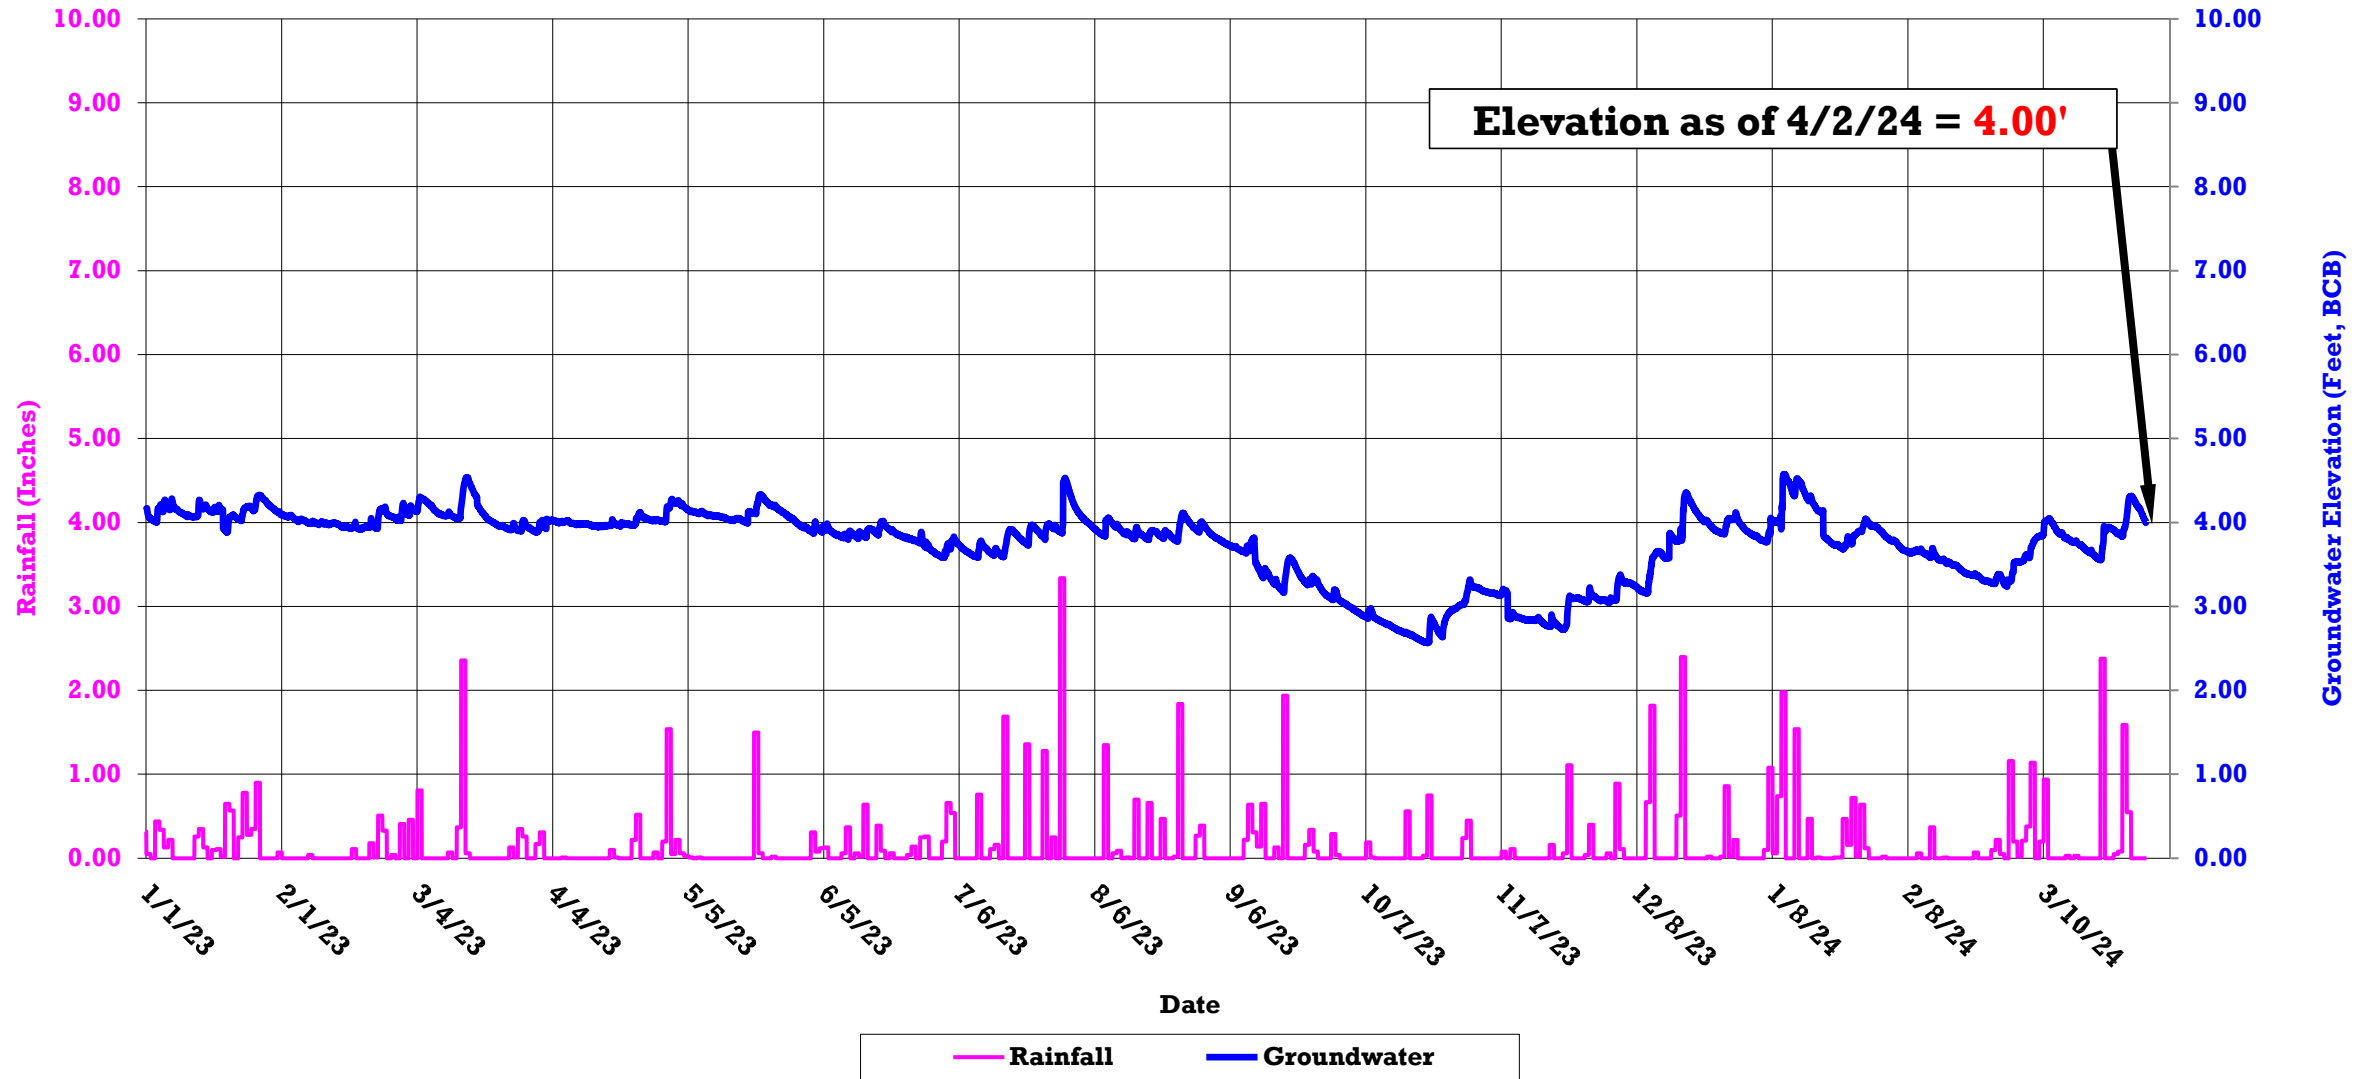

Ellis Neighborhood Logger Locations

Boston Groundwater Trust (BGwT)

22J-1167: On Cazenove St., in front of 17 Cazenove St.

Boston Groundwater Trust (BGwT)

22J-1245: At the End of St. Charles St., in the street, adjacent to Back Bay Station Wall

Boston Groundwater Trust (BGwT)

22J-2016B: On Appleton St., in front of 5 Appleton St.

Boston Groundwater Trust (BGwT)

22J-2047B: On Berkeley St., in front of 41 Berkeley St.

BGwT: Ellis Logger Data 2020-2024