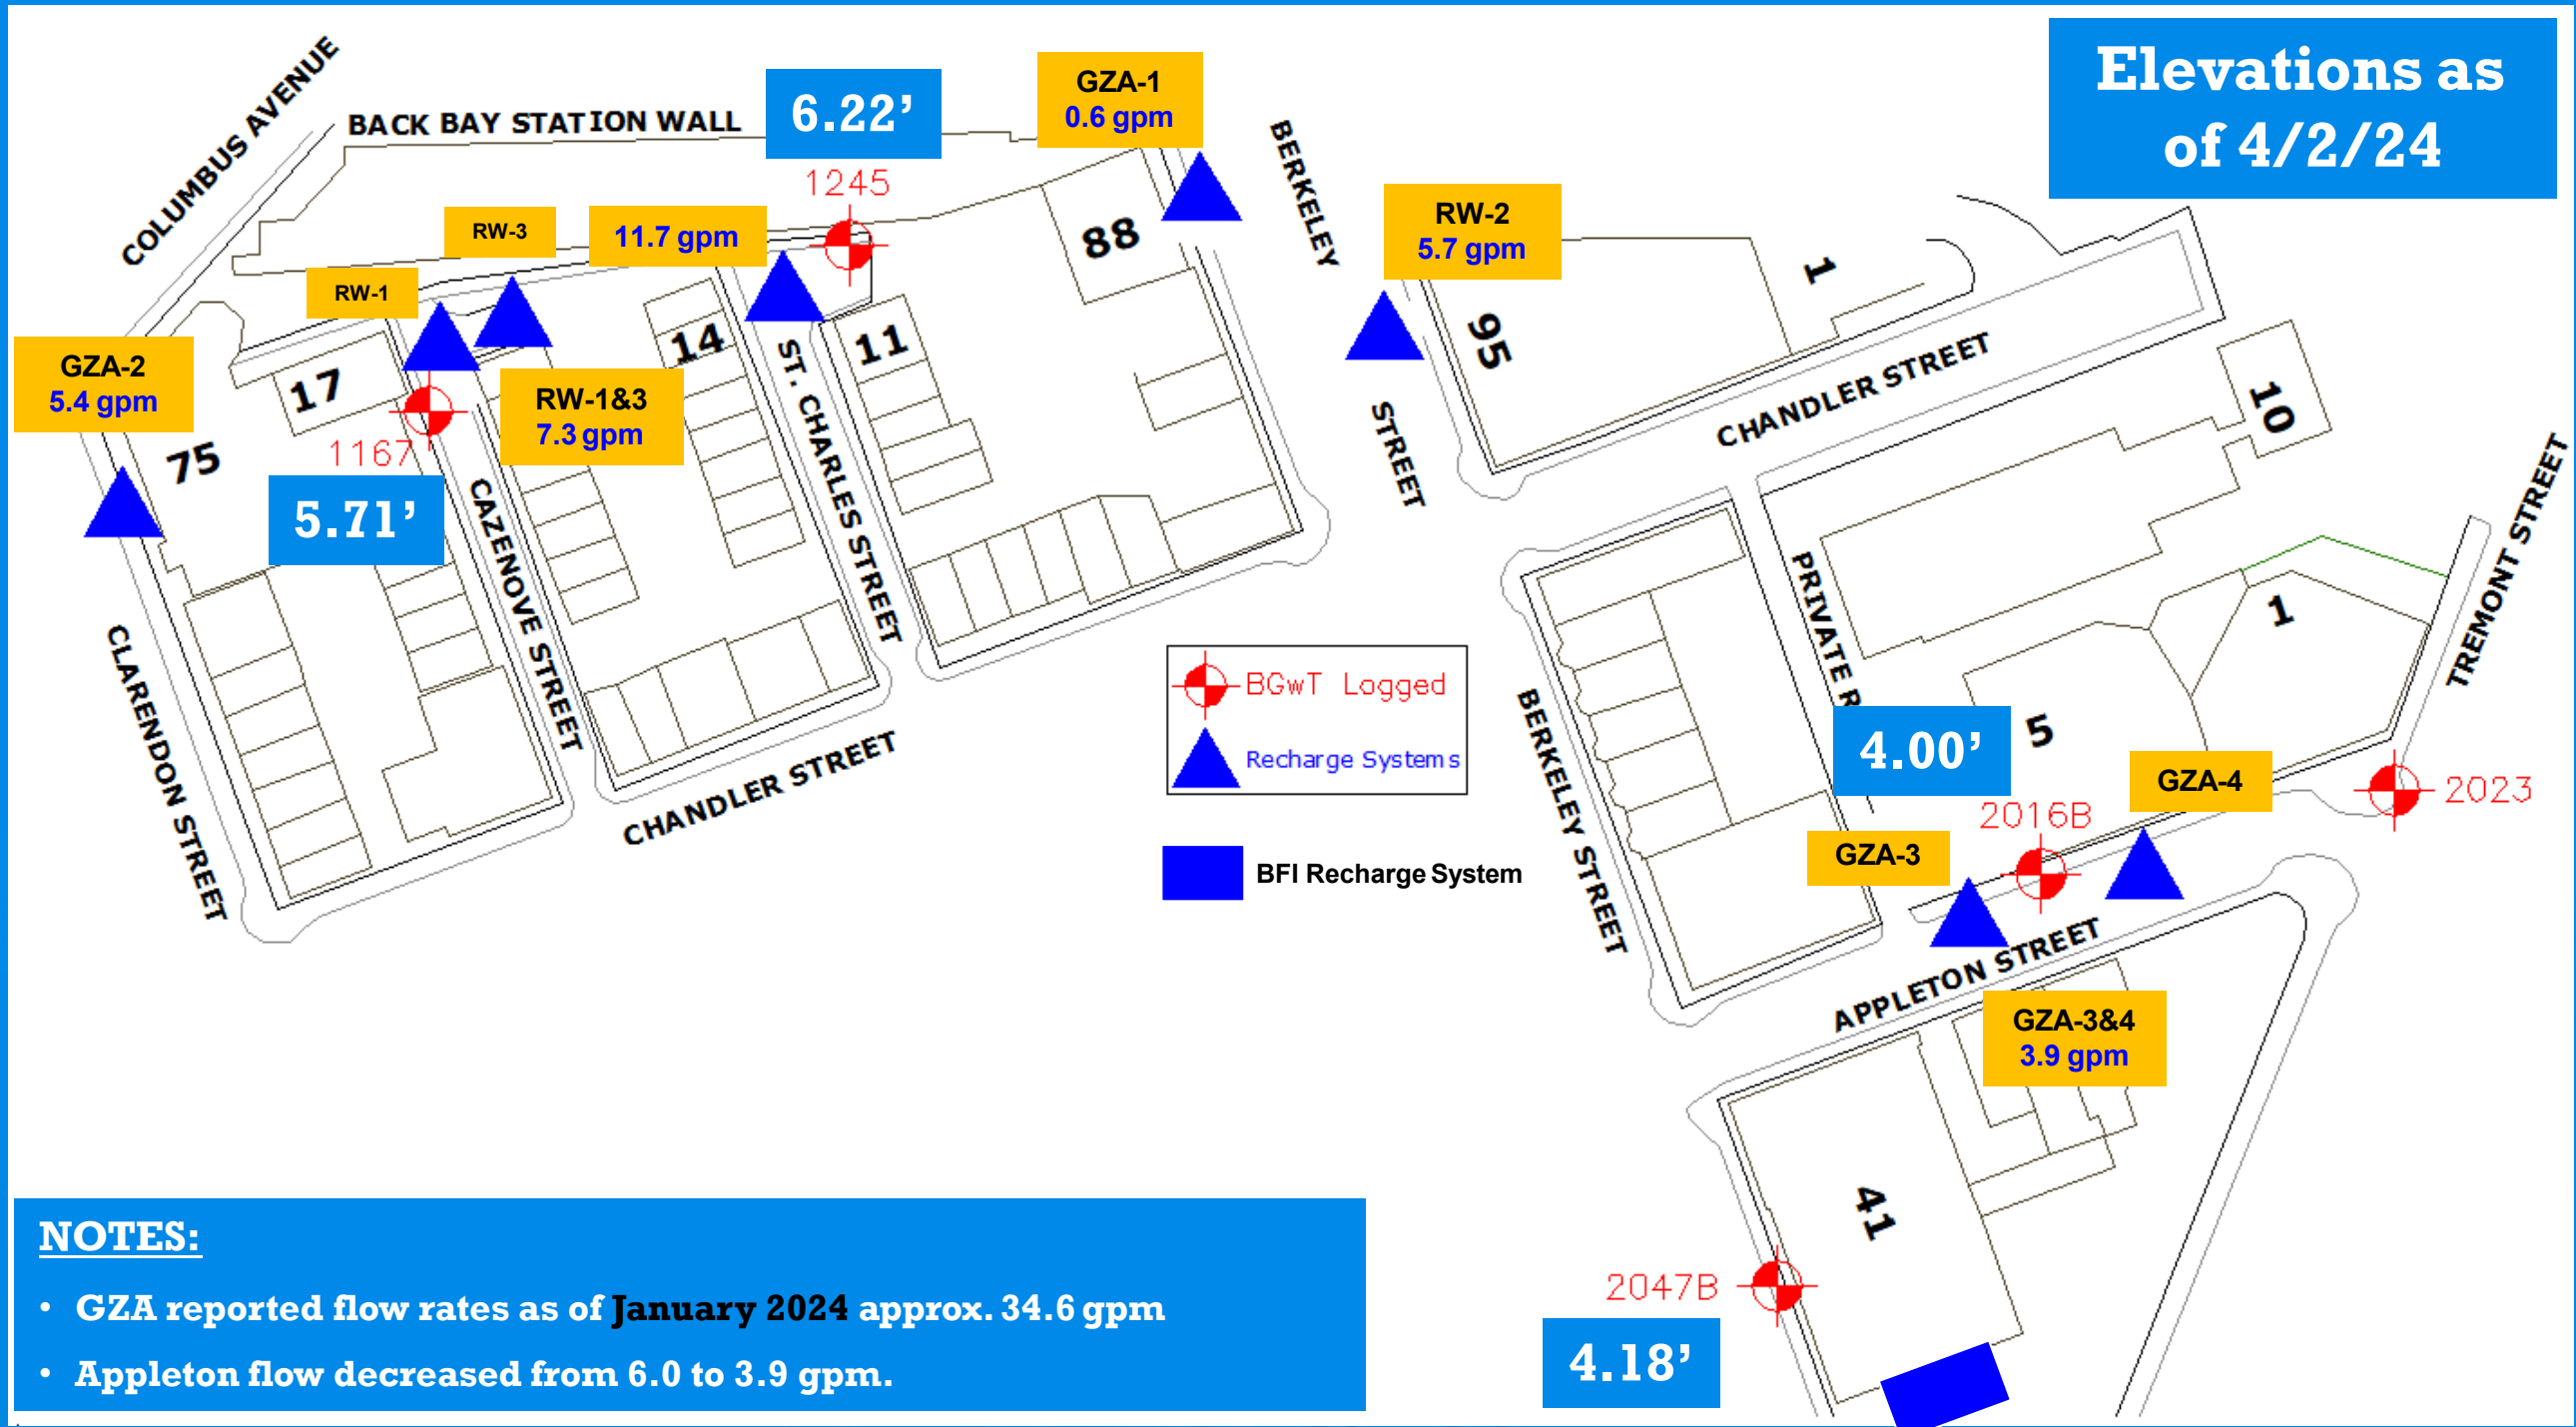

Ellis Neighborhood Logger Locations

Boston Groundwater Trust (BGwT)

22J-1167: On Cazenove St., in front of 17 Cazenove St.

Boston Groundwater Trust (BGwT)

22J-1245: At the End of St. Charles St., in the street, adjacent to Back Bay Station Wall

Boston Groundwater Trust (BGwT)

22J-2016B: On Appleton St., in front of 5 Appleton St.

Boston Groundwater Trust (BGwT)

22J-2047B: On Berkeley St., in front of 41 Berkeley St.

BGwT: Ellis Logger Data 2020-2024