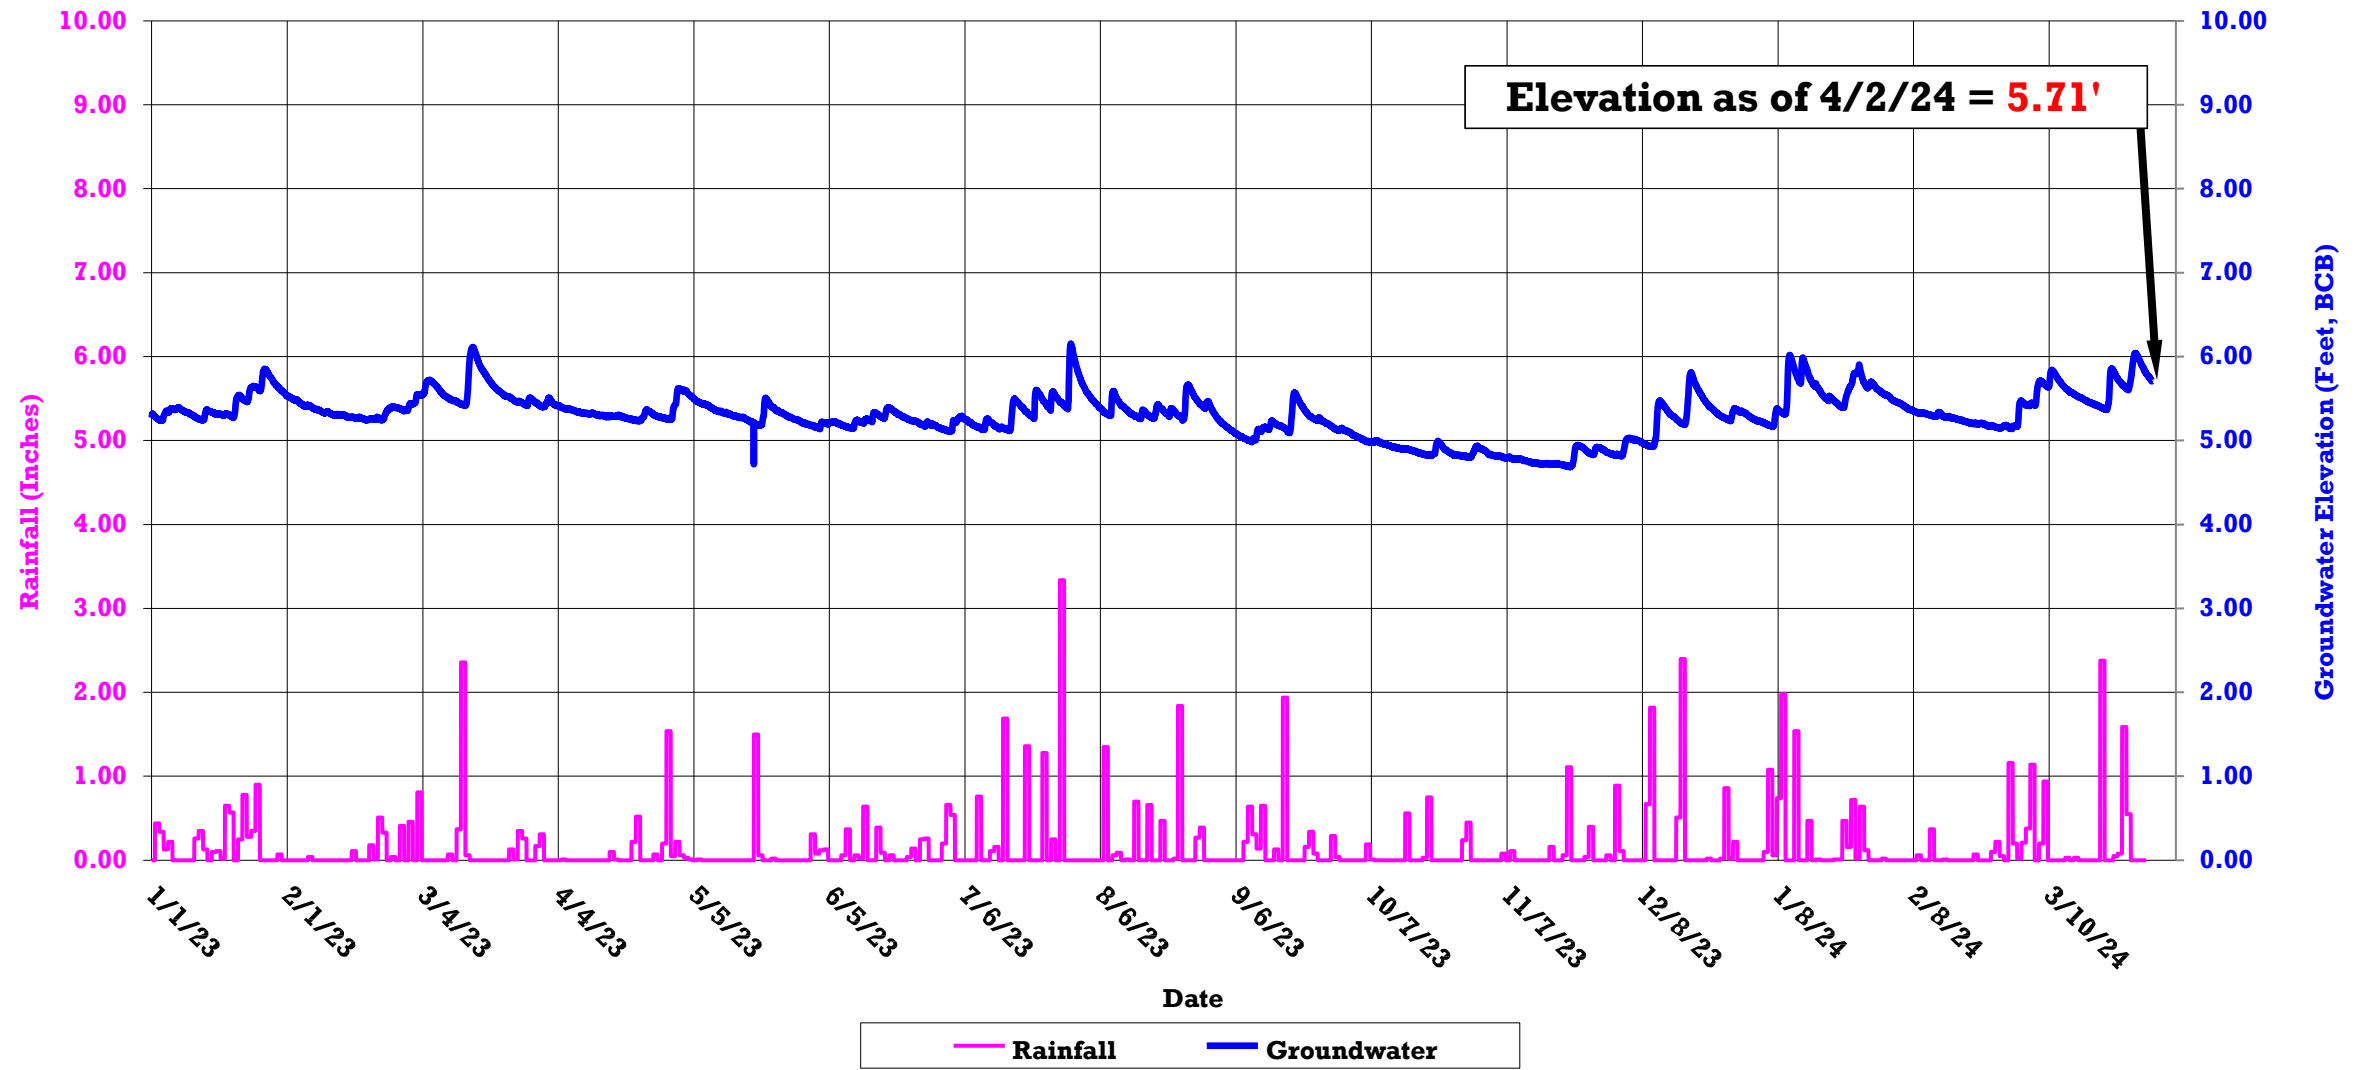

Ellis Neighborhood Logger Locations

Boston Groundwater Trust (BGwT)

22J-1167: On Cazenove St., in front of 17 Cazenove St.

Boston Groundwater Trust (BGwT)

22J-1245: At the End of St. Charles St., in the street, adjacent to Back Bay Station Wall

Boston Groundwater Trust (BGwT)

22J-2016B: On Appleton St., in front of 5 Appleton St.

Boston Groundwater Trust (BGwT)

22J-2047B: On Berkeley St., in front of 41 Berkeley St.

BGwT: Ellis Logger Data 2020-2024