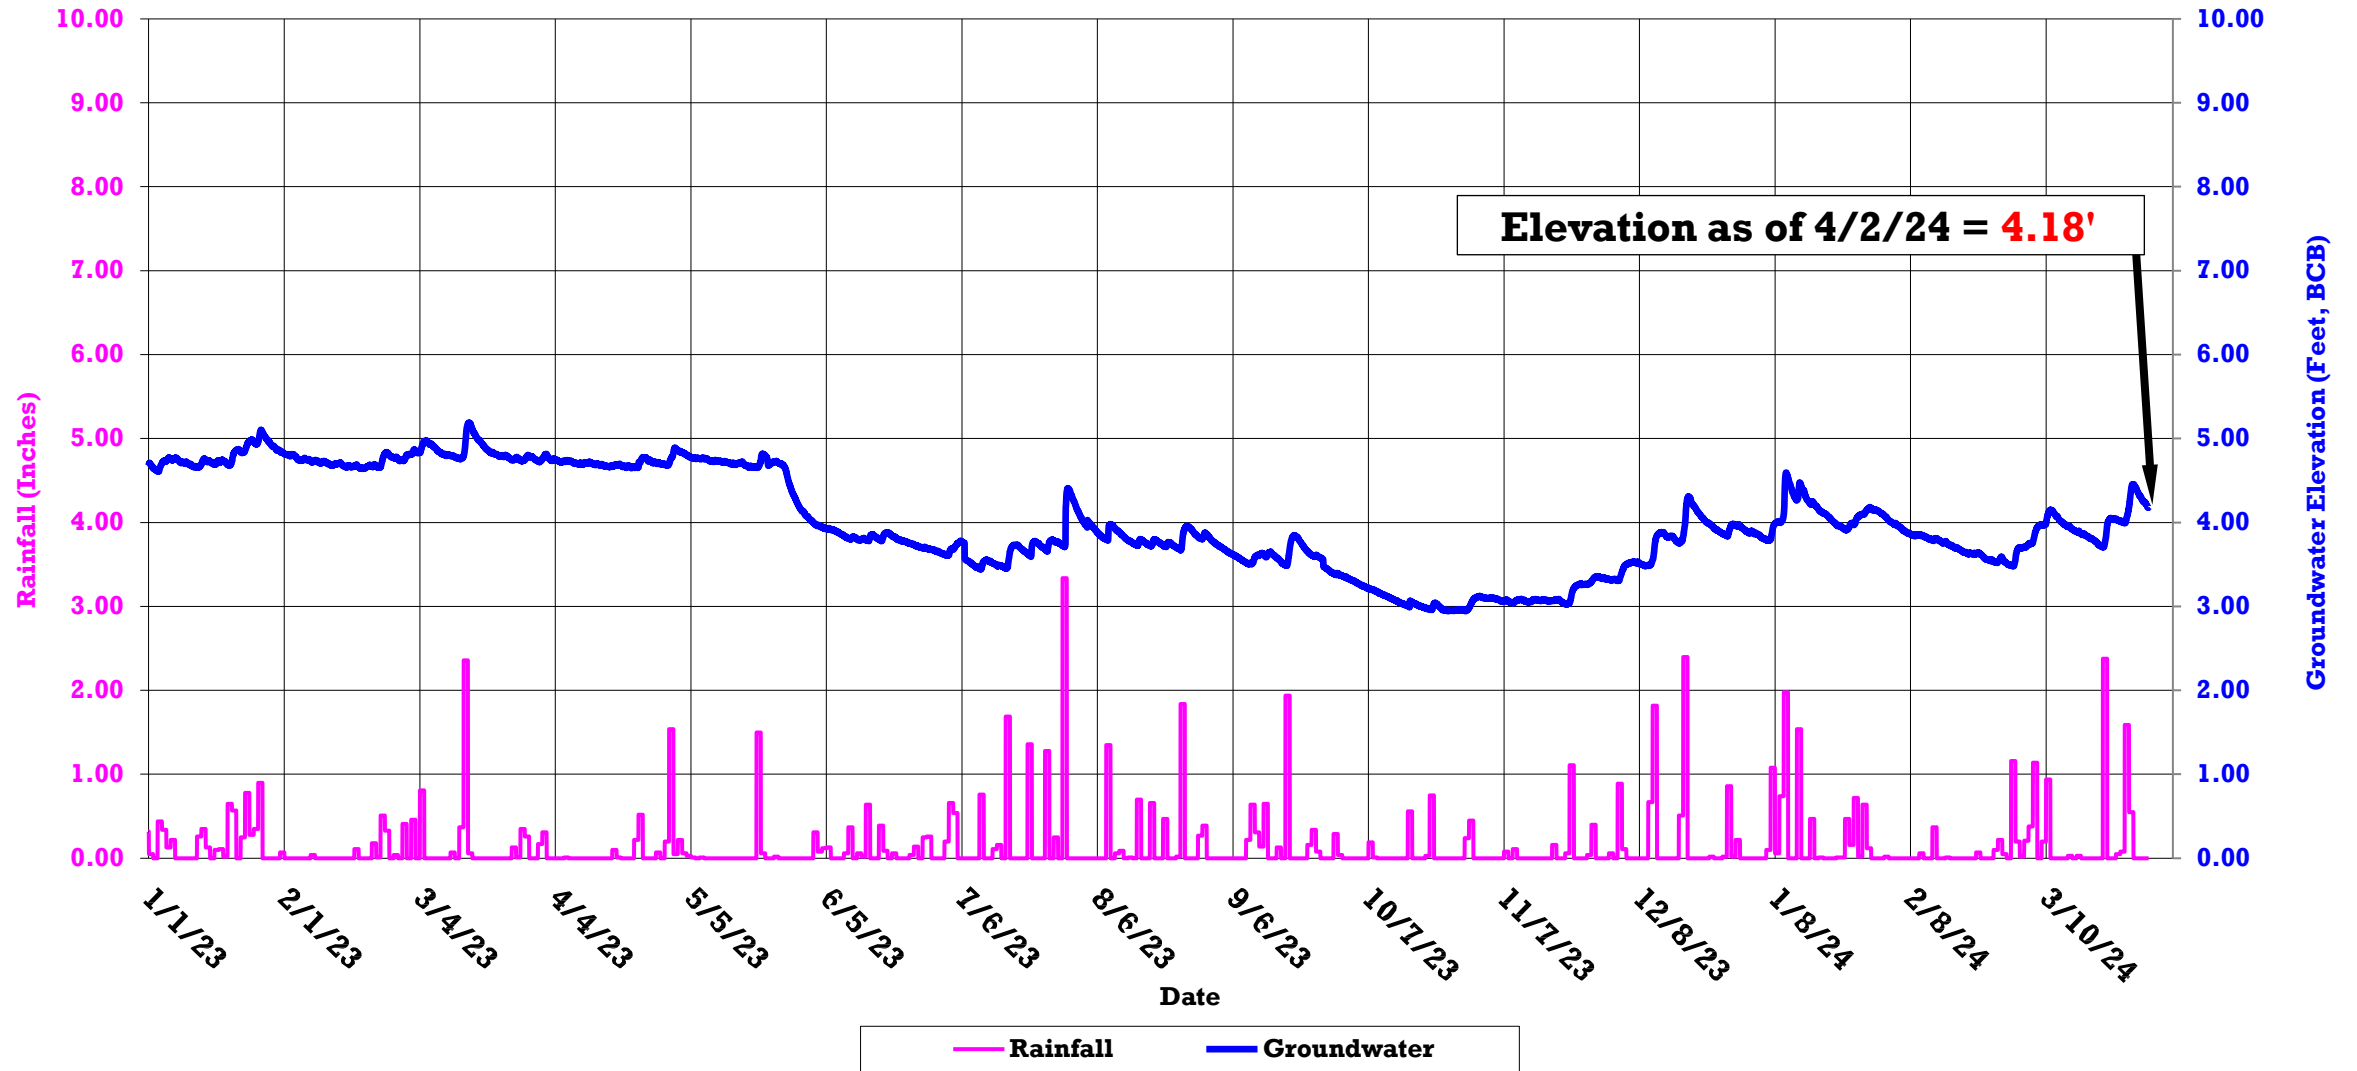

Ellis Neighborhood Logger Locations

Boston Groundwater Trust (BGwT)

22J-1167: On Cazenove St., in front of 17 Cazenove St.

Boston Groundwater Trust (BGwT)

22J-1245: At the End of St. Charles St., in the street, adjacent to Back Bay Station Wall

Boston Groundwater Trust (BGwT)

22J-2016B: On Appleton St., in front of 5 Appleton St.

Boston Groundwater Trust (BGwT)

22J-2047B: On Berkeley St., in front of 41 Berkeley St.

BGwT: Ellis Logger Data 2020-2024