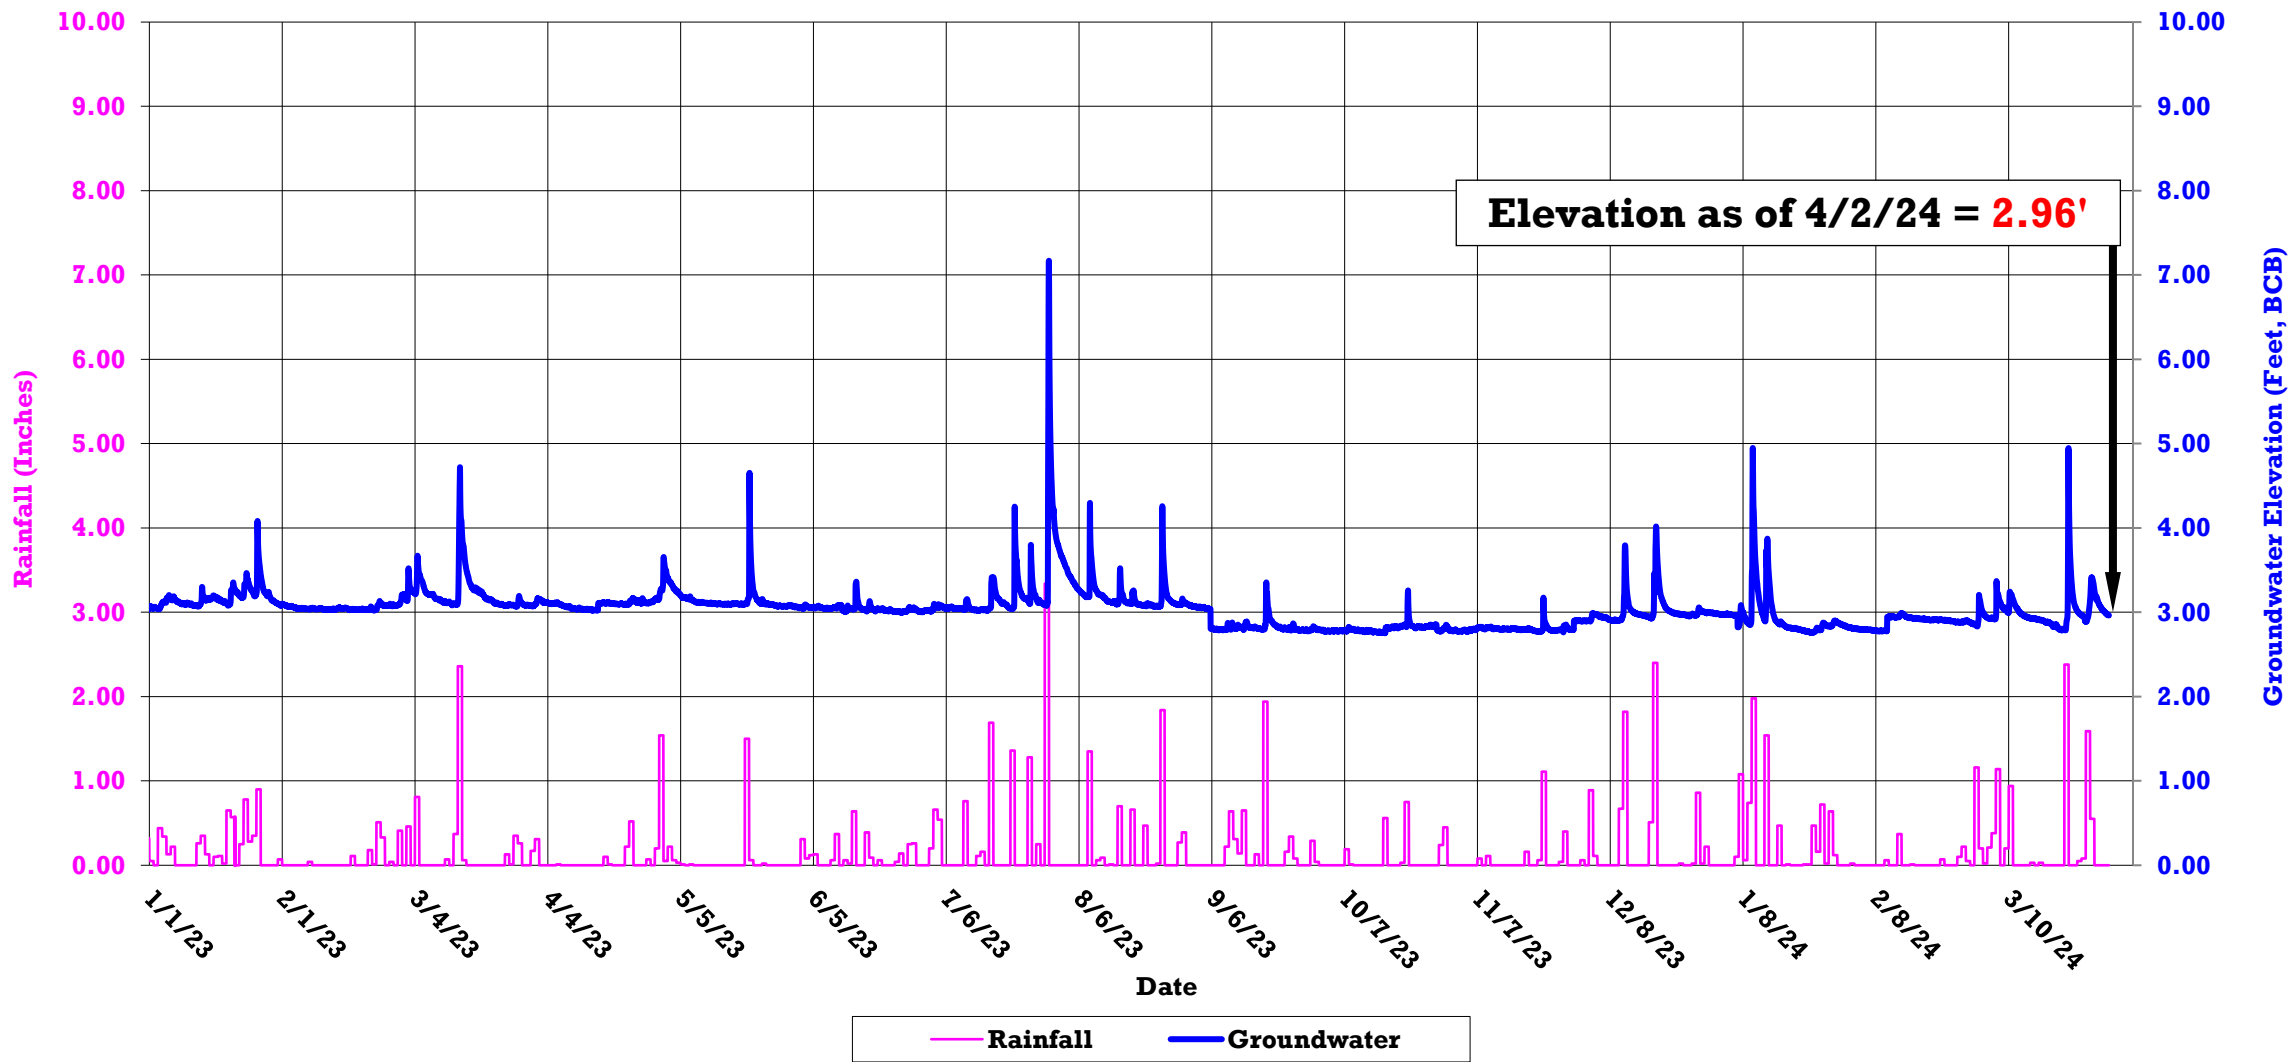

North End Logger Locations

Logger Elevations 4/2/24

Boston Groundwater Trust (BGwT)

25L-1565: On Commercial St., in front of 145 Commercial St.

25L-1586: Corner of Commercial and Richmond St.

Boston Groundwater Trust (BGwT)

25L-2226: On Atlantic Ave., in front of 103 Atlantic Ave.

BGwT: North End Logger Data