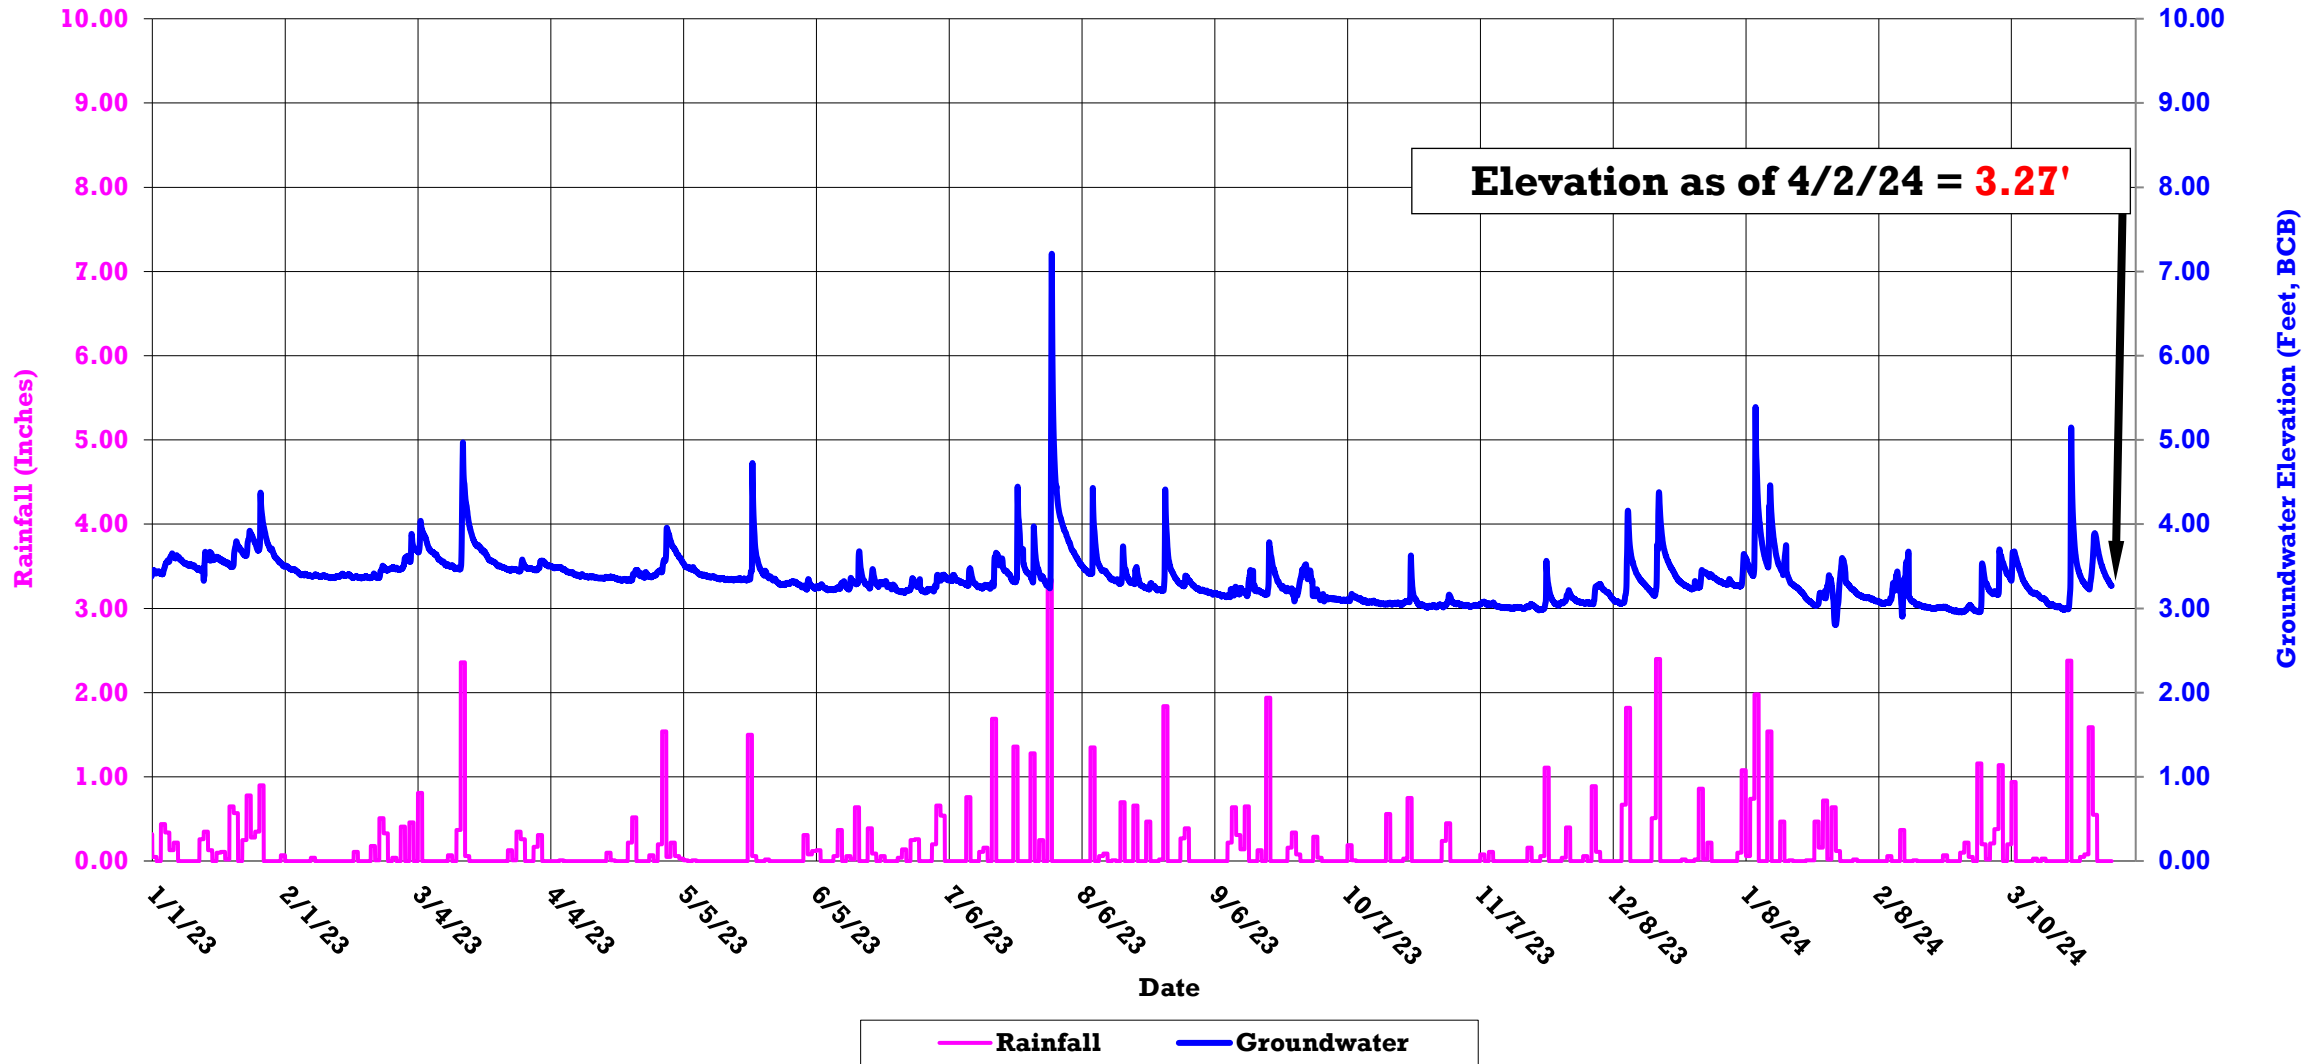

North End Logger Locations

Logger Elevations 4/2/24

Boston Groundwater Trust (BGwT)

25L-1565: On Commercial St., in front of 145 Commercial St.

25L-1586: Corner of Commercial and Richmond St.

Boston Groundwater Trust (BGwT)

25L-2226: On Atlantic Ave., in front of 103 Atlantic Ave.

BGwT: North End Logger Data