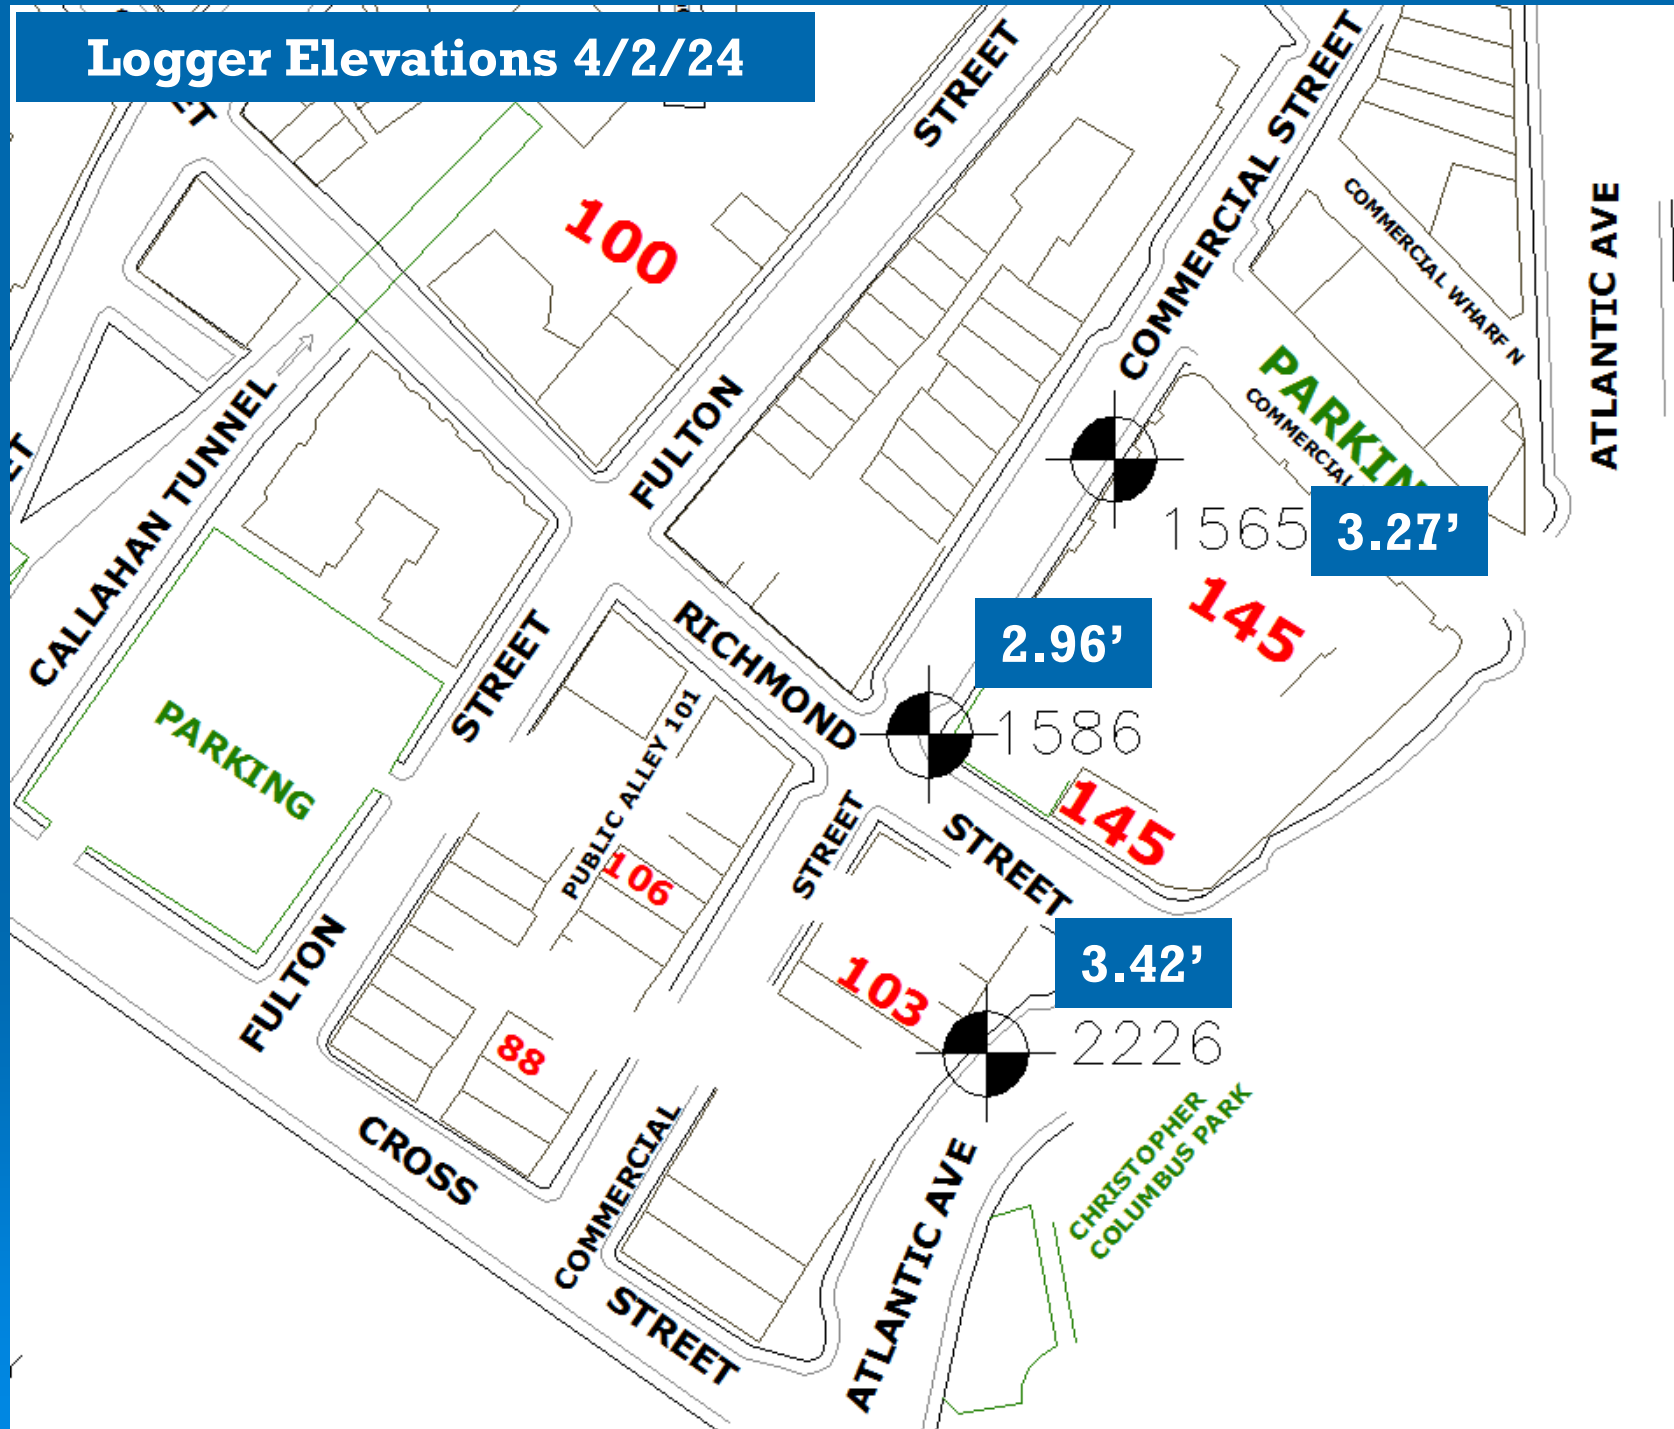

North End Logger Locations

Logger Elevations 4/2/24

Boston Groundwater Trust (BGwT)

25L-1565: On Commercial St., in front of 145 Commercial St.

25L-1586: Corner of Commercial and Richmond St.

Boston Groundwater Trust (BGwT)

25L-2226: On Atlantic Ave., in front of 103 Atlantic Ave.

BGwT: North End Logger Data