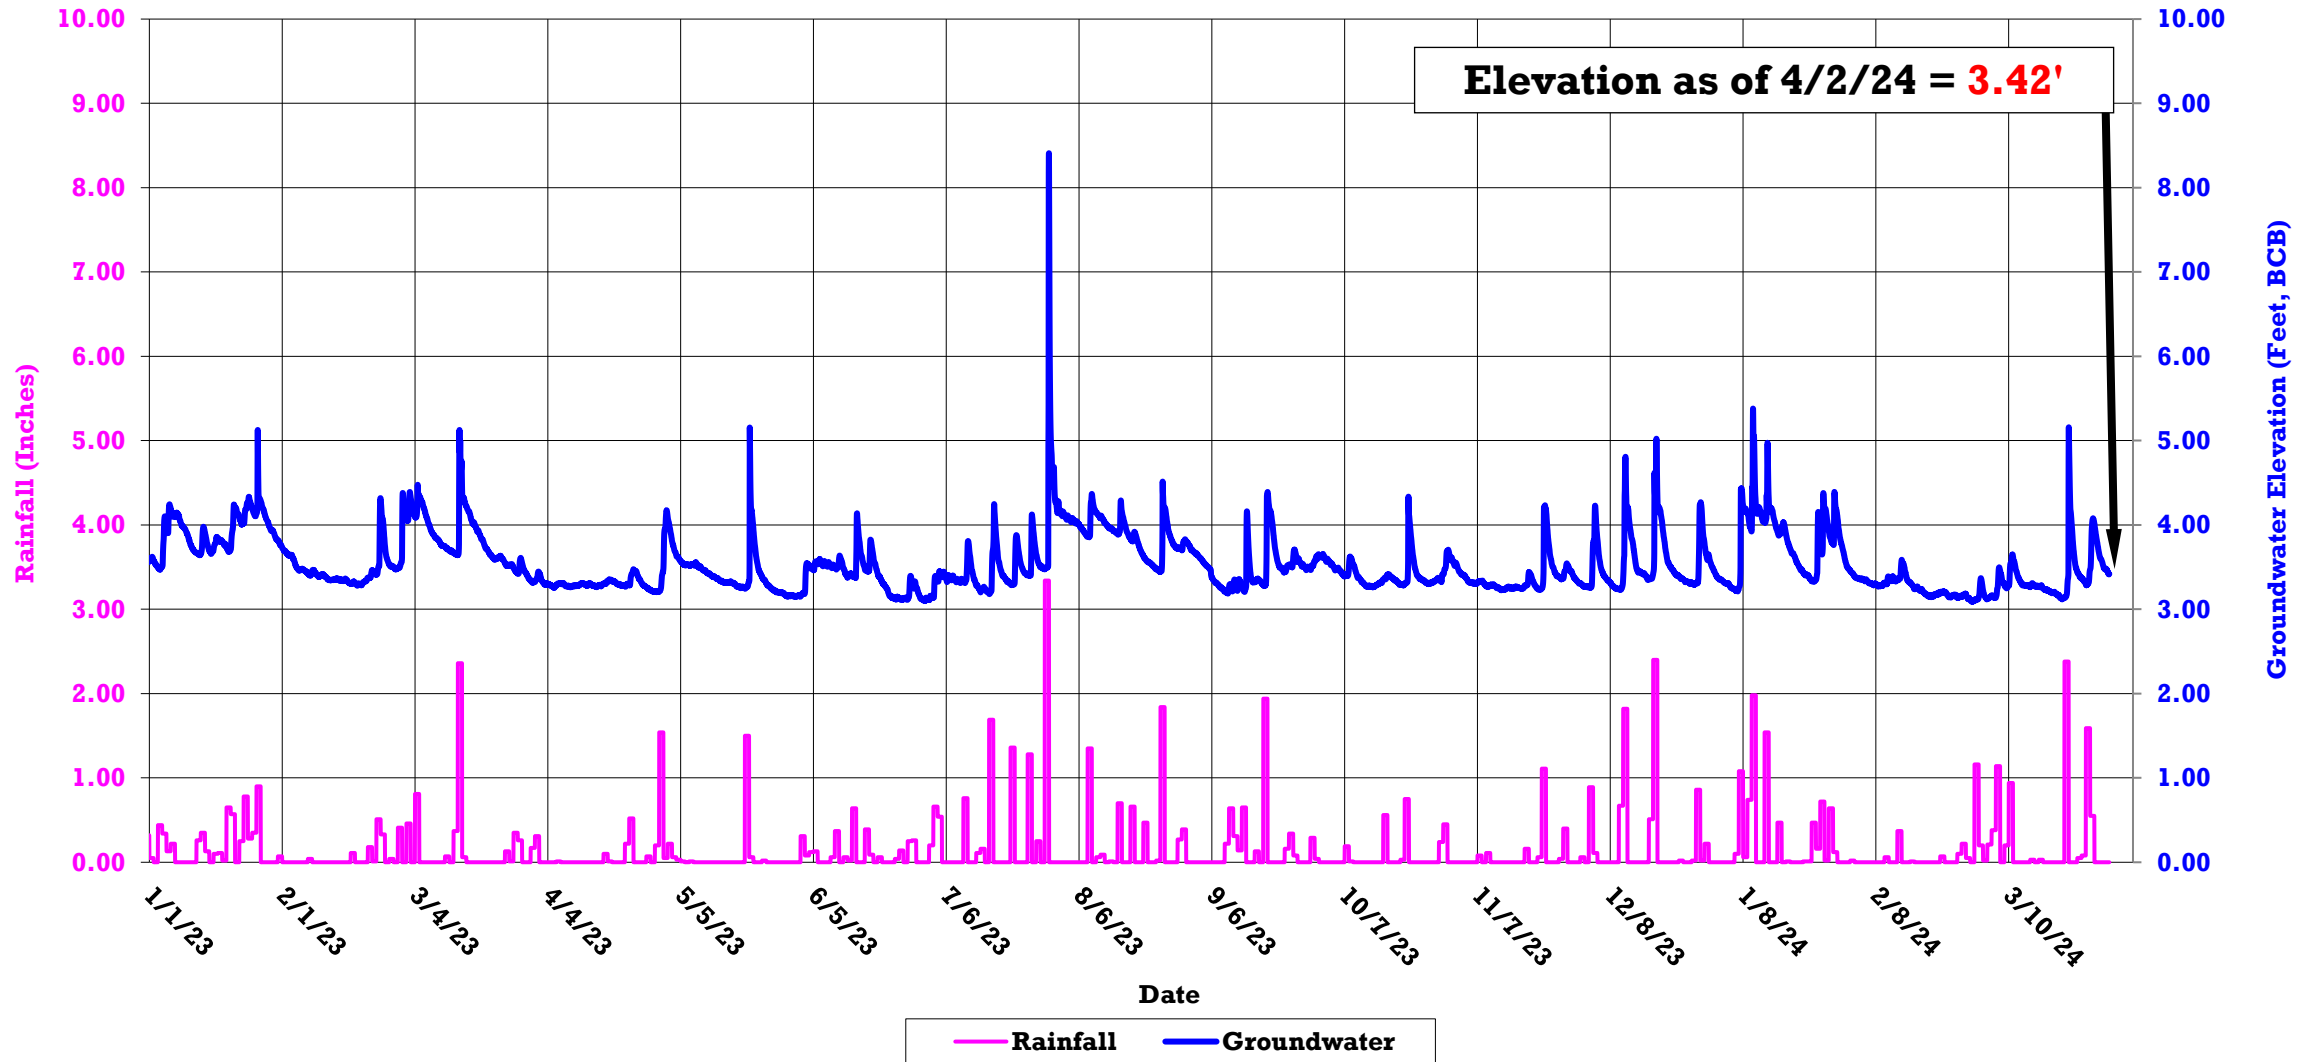

North End Logger Locations

Logger Elevations 4/2/24

Boston Groundwater Trust (BGwT)

25L-1565: On Commercial St., in front of 145 Commercial St.

25L-1586: Corner of Commercial and Richmond St.

Boston Groundwater Trust (BGwT)

25L-2226: On Atlantic Ave., in front of 103 Atlantic Ave.

BGwT: North End Logger Data