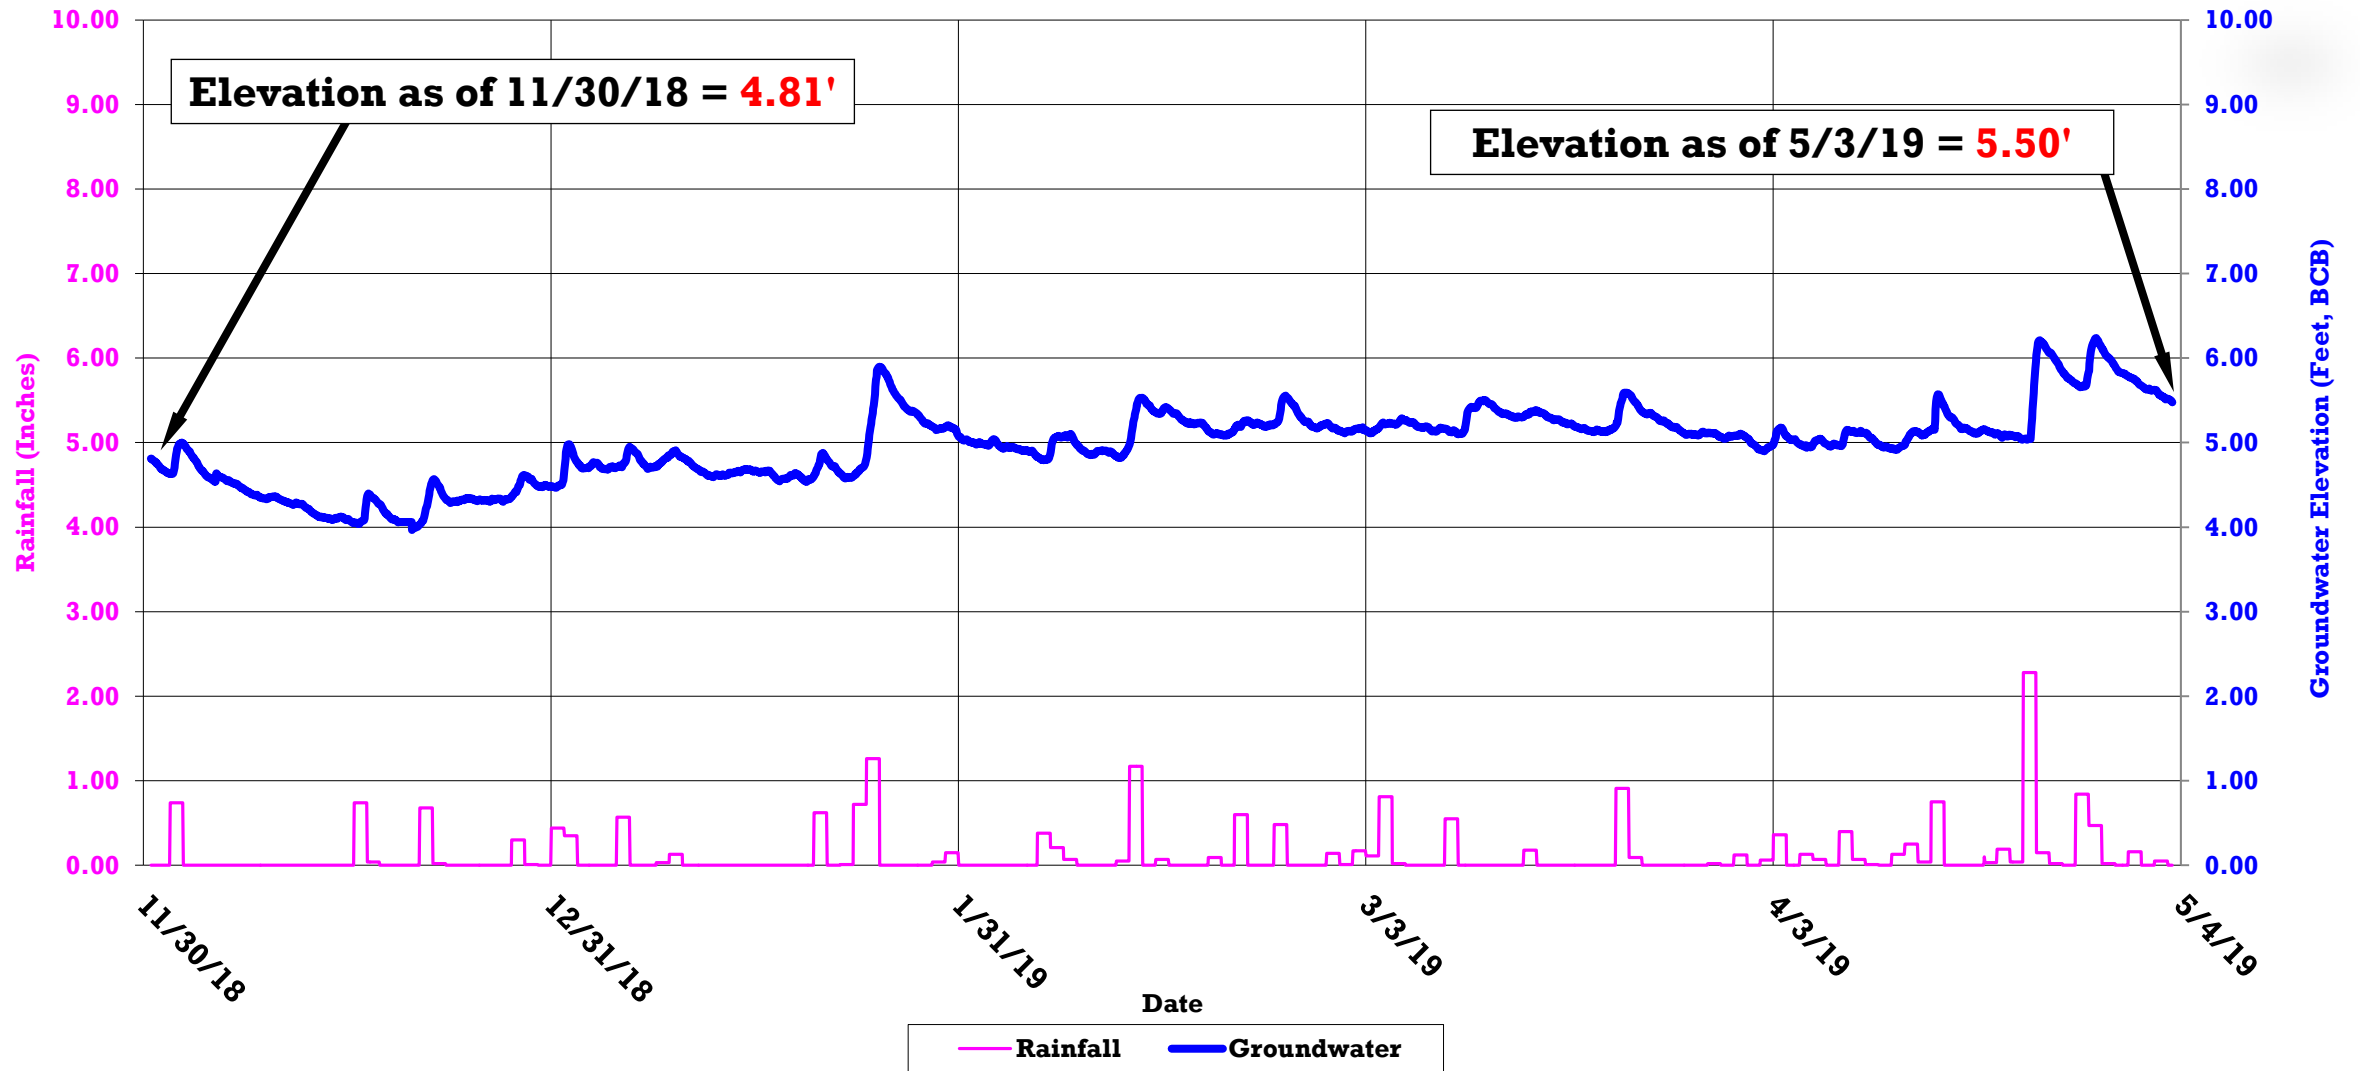

Boston Groundwater Trust Well Locations Map

Contact Information: Christian Simonelli, csimonelli@bgwt.org, 617.859.8439

Click a well on the map below to view more information.

Search for an Address: 229 BERKELEY ST., 02116

GO

22H-0978: On Beacon St., in front of 845 Beacon St.

22H-0894: On Beacon St., in front of 862 Beacon St.

Boston Groundwater Trust (BGwT): Logger Data 11/30/18-4/5/19

22H-0894: On Beacon St., in front of 862 Beacon St.