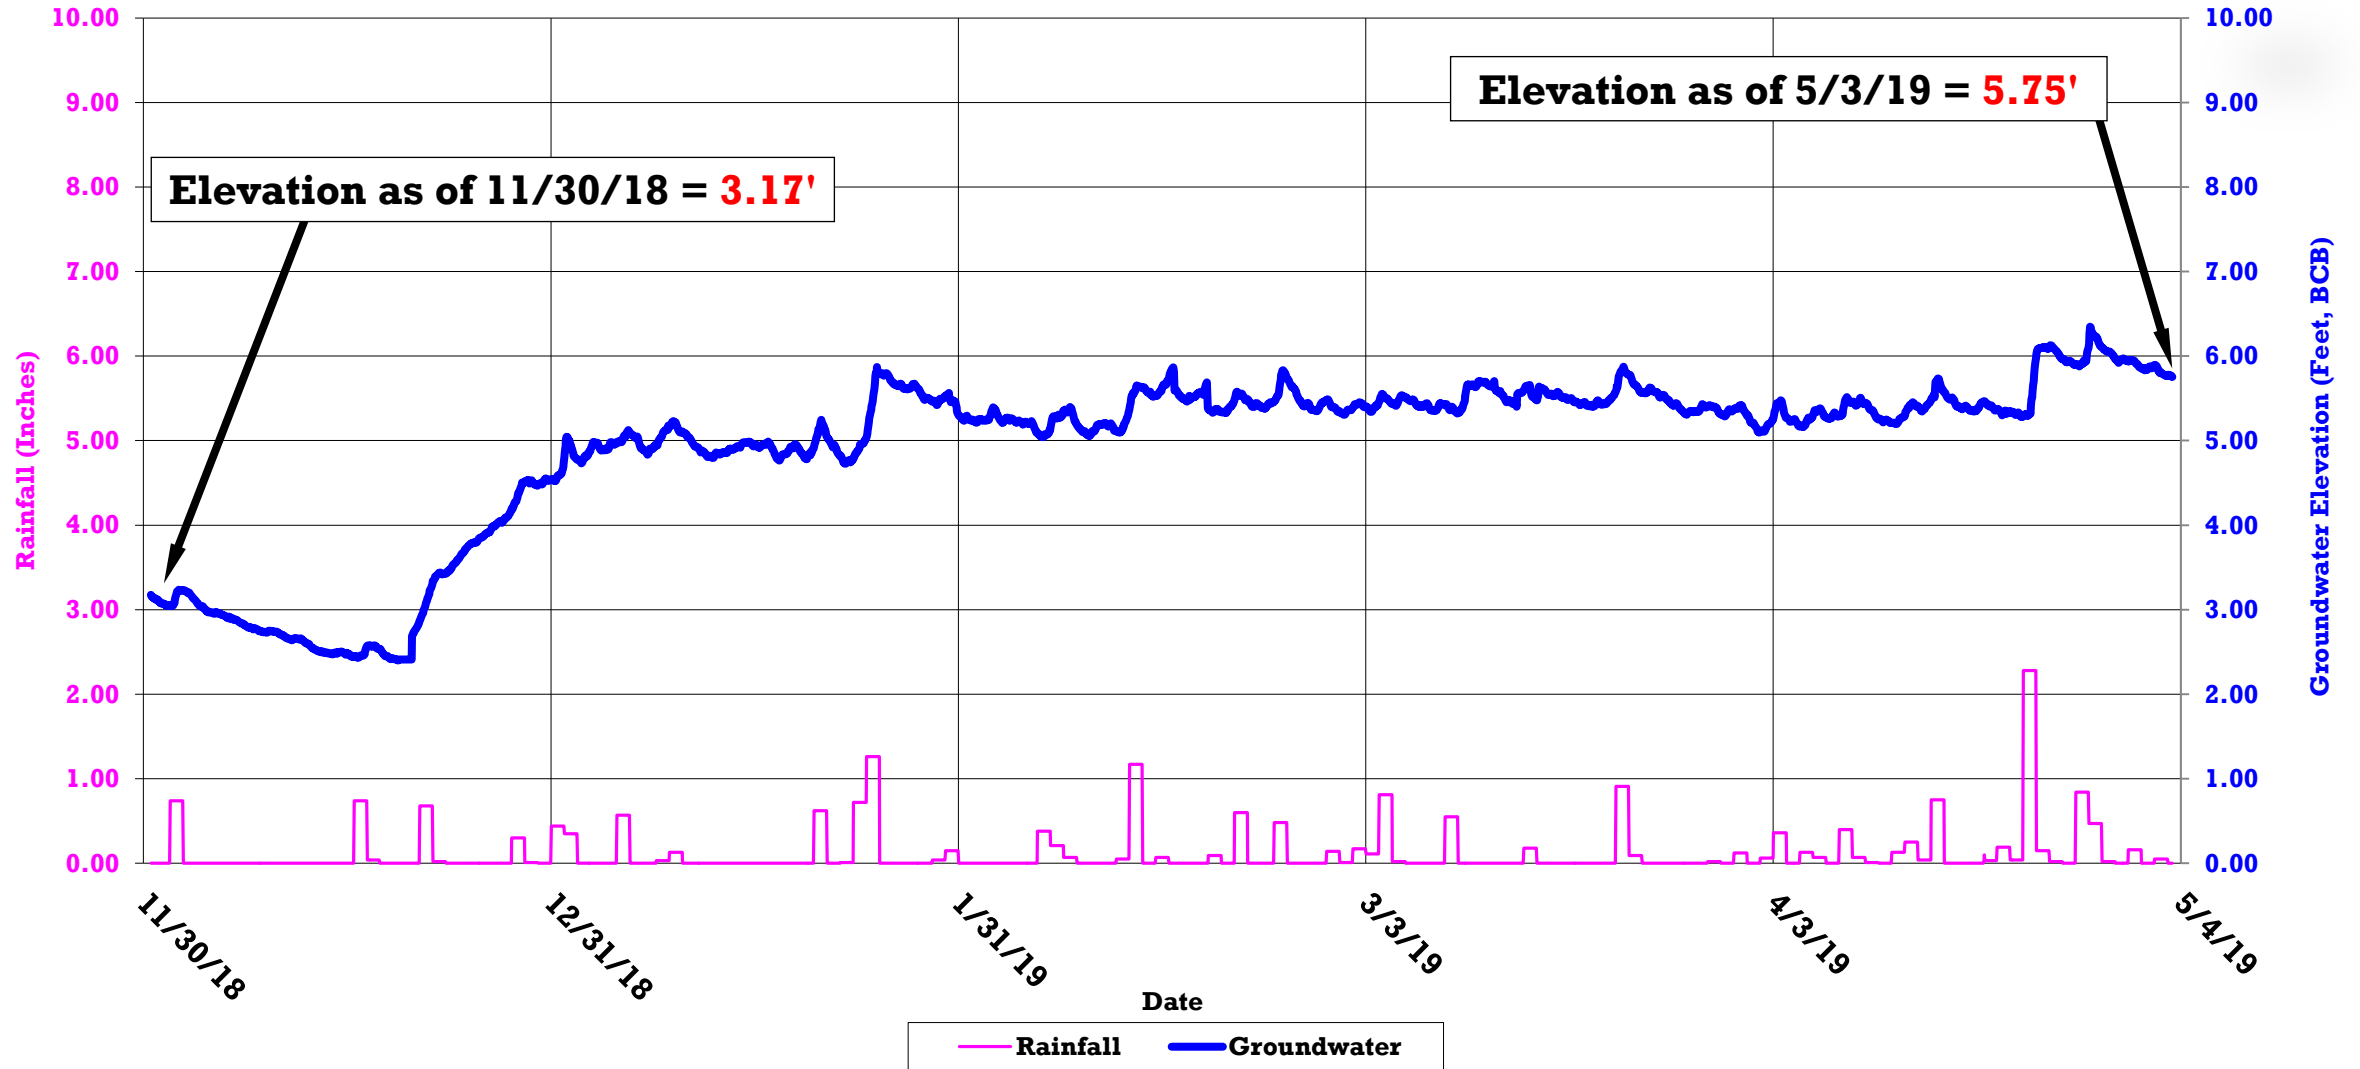

Boston Groundwater Trust Well Locations Map

Contact Information: Christian Simonelli, csimonelli@bgwt.org, 617.859.8439

Click a well on the map below to view more information.

Search for an Address: 229 BERKELEY ST., 02116

GO

22H-0978: On Beacon St., in front of 845 Beacon St.

22H-0894: On Beacon St., in front of 862 Beacon St.

Boston Groundwater Trust (BGwT): Logger Data 11/30/18-4/5/19

22H-0894: On Beacon St., in front of 862 Beacon St.